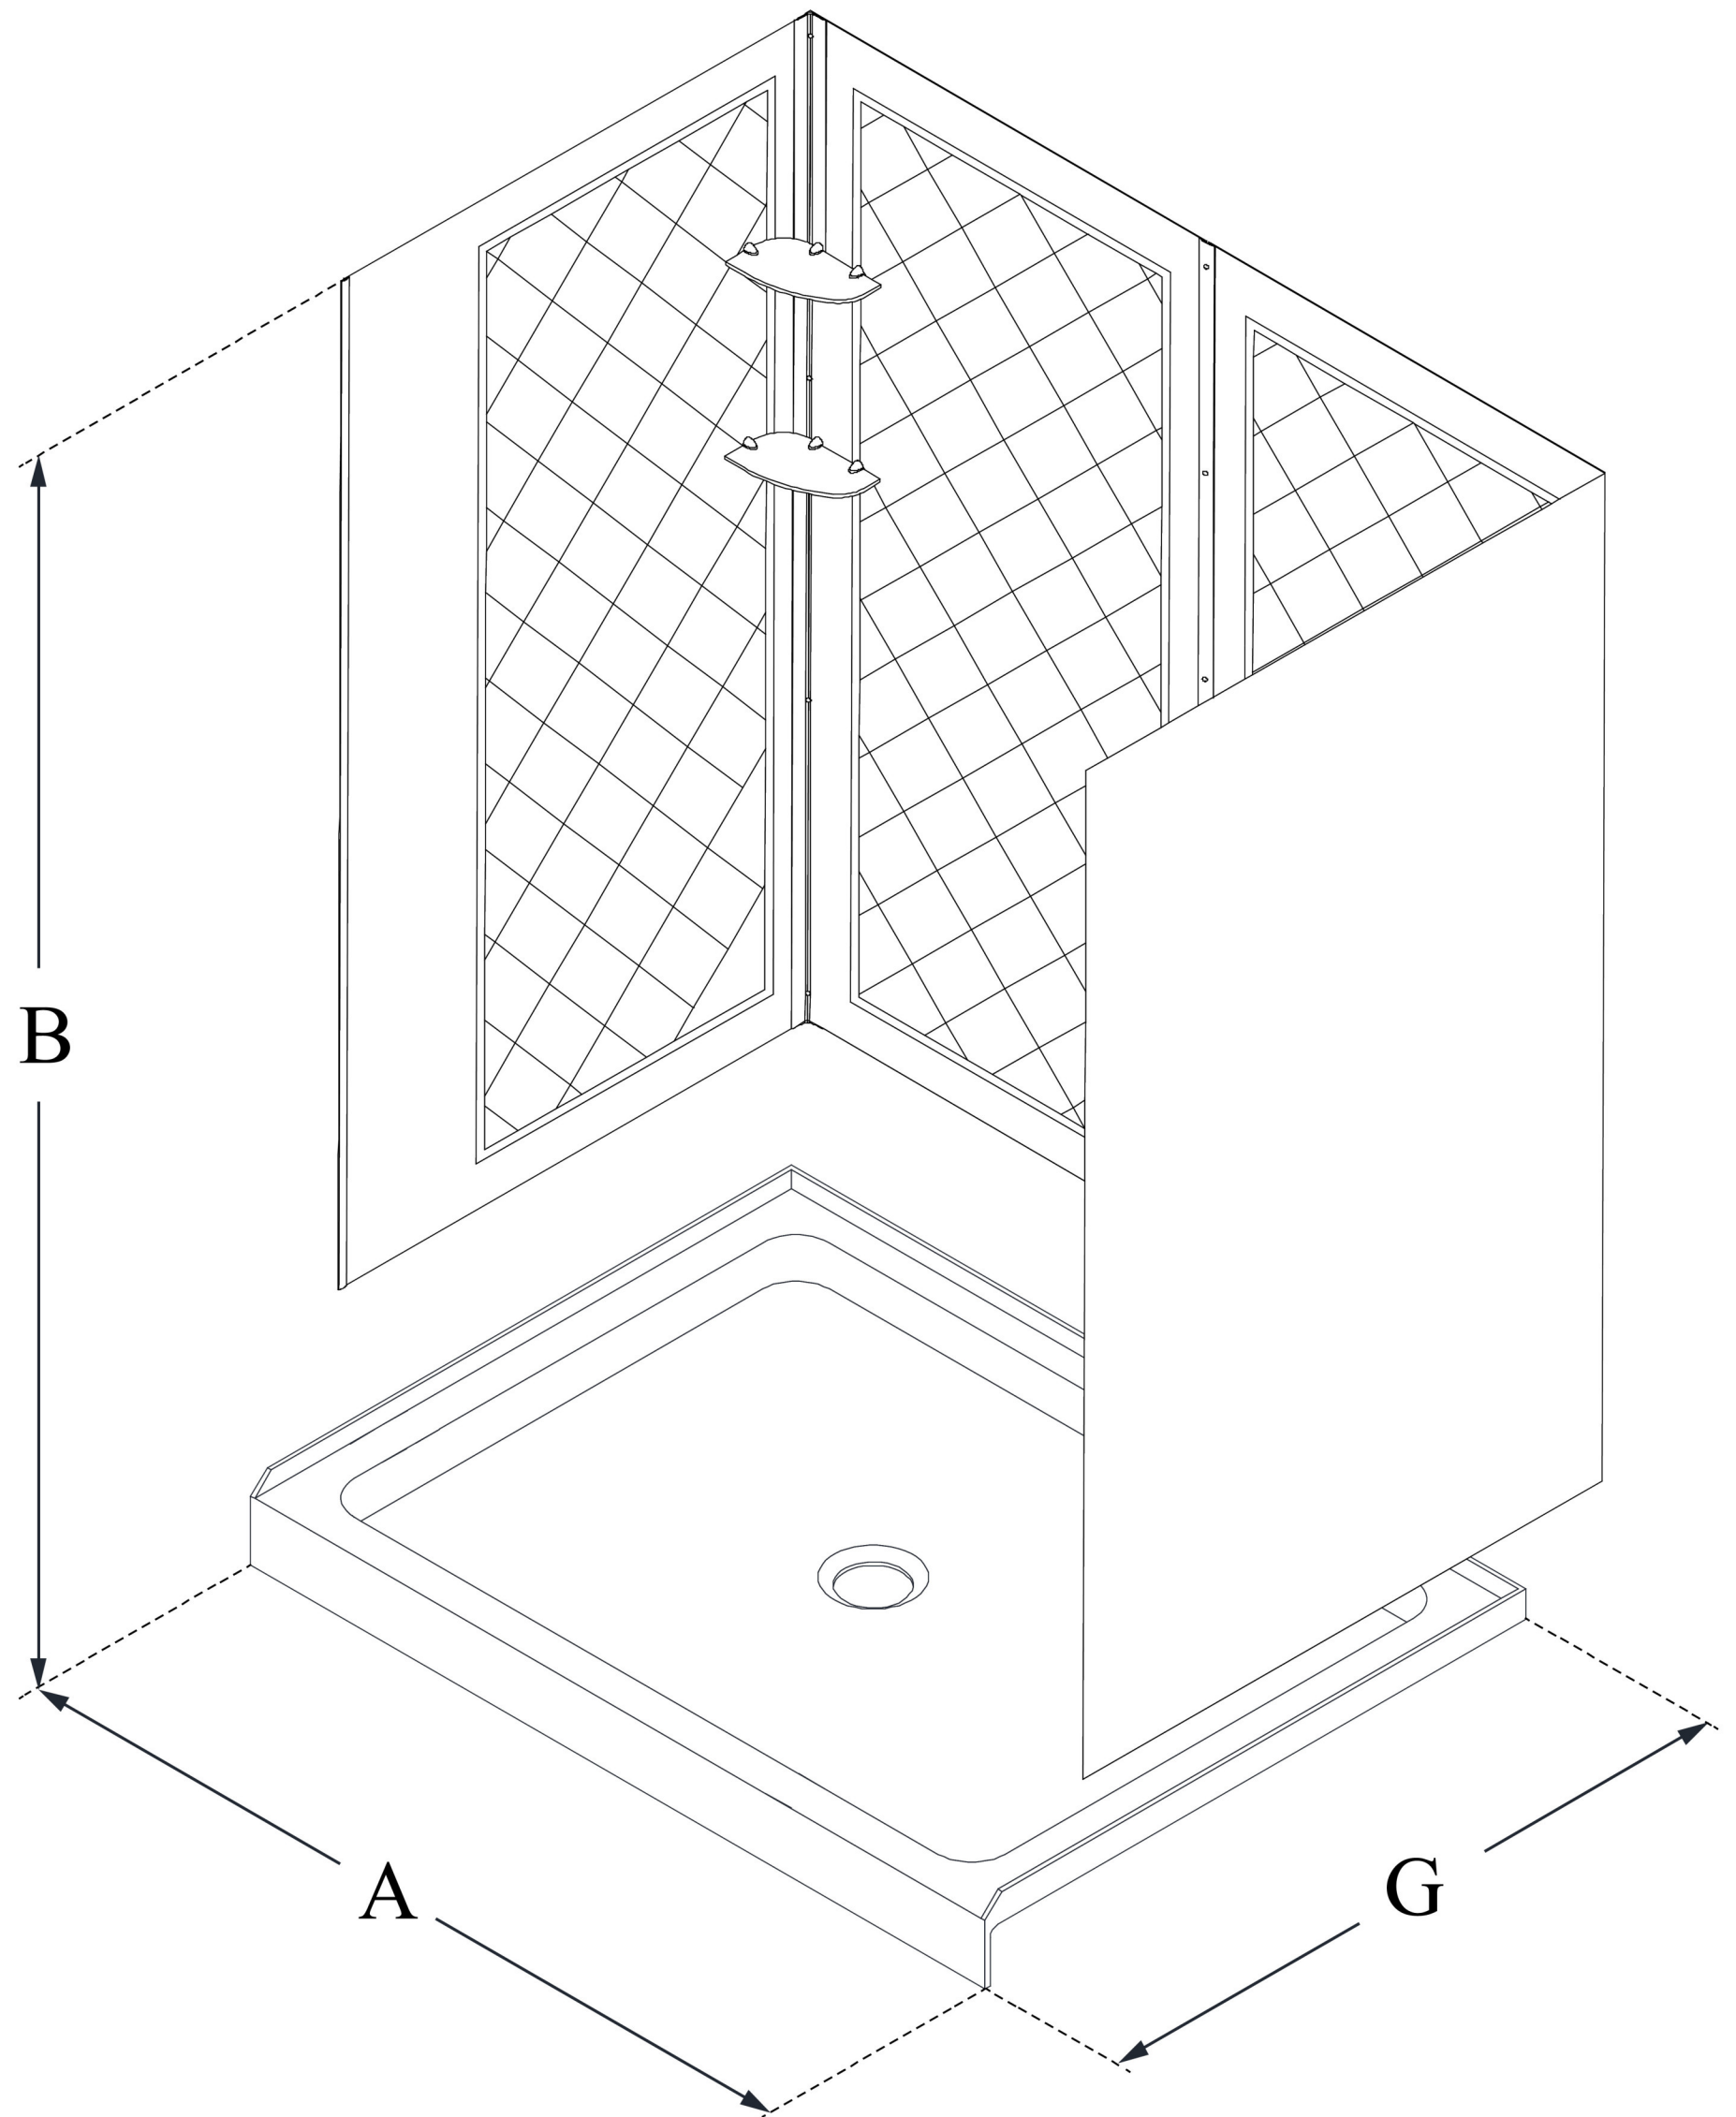

DL-6190

QWALL-5

DreamLine 32 in. D x 60 in. W x 76 3/4 in. H SlimLine Single Threshold Shower Base and QWALL-5 Acrylic Backwall Kit

KIT CONTENTS:

- SHOWER BASE
- QWALL BACKWALLS

CONFIGURATION DIMENSIONS:

A: 60 in.

KIT WIDTH

B: 76 3/4 in.

KIT HEIGHT

G: 32 in.

KIT DEPTH

AVAILABLE DRAIN LOCATIONS:

- CENTER
- LEFT
- RIGHT

For precise drain location, please refer to the included base technical drawing