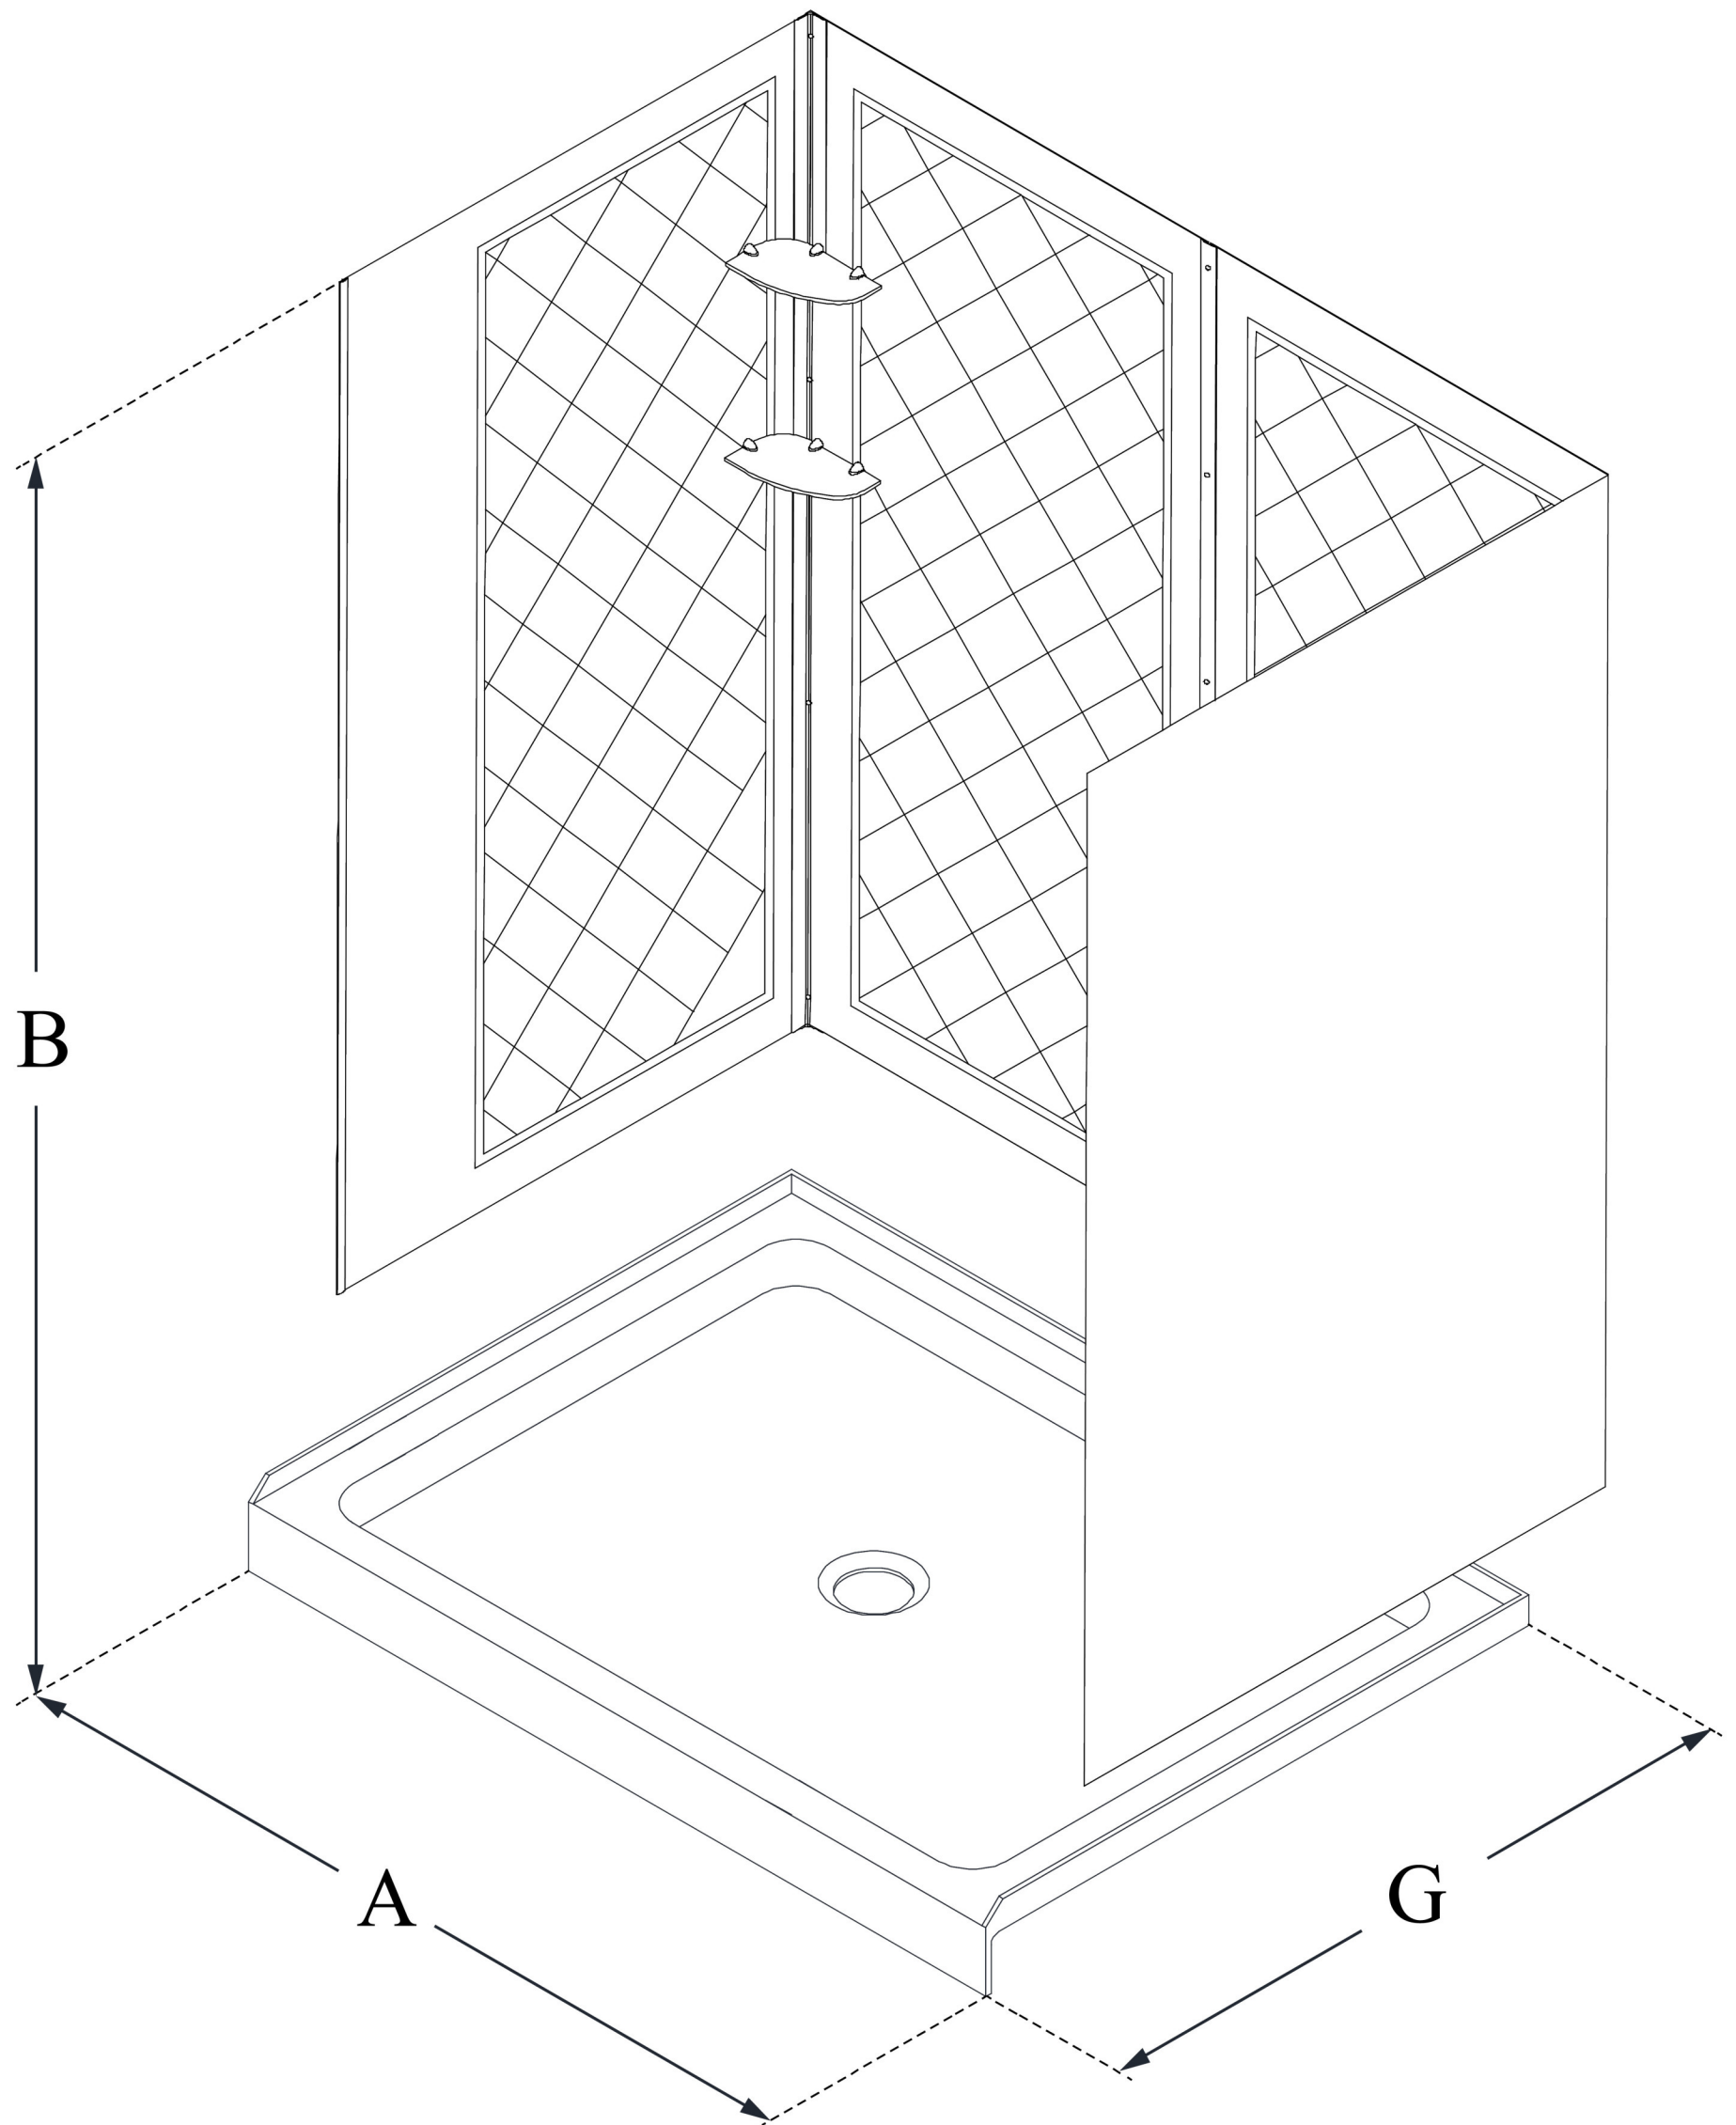

## **QWALL-5**

DreamLine 30 in. D x 60 in. W x 76 3/4 in. H SlimLine Single Threshold Shower Base and QWALL-5 Acrylic Backwall Kit

### **KIT CONTENTS:**

- SHOWER BASE
- QWALL BACKWALLS

### **CONFIGURATION DIMENSIONS:**

**A: 60 in.**

KIT WIDTH

**B: 76 3/4 in.**

KIT HEIGHT

**G: 30 in.**

KIT DEPTH

### **AVAILABLE DRAIN LOCATIONS:**

- CENTER
- LEFT
- RIGHT

For precise drain location, please refer to the included base technical drawing

DreamLine reserves the right to update or modify the hardware or materials pictured without prior notice for the purpose of product improvement and customer satisfaction.