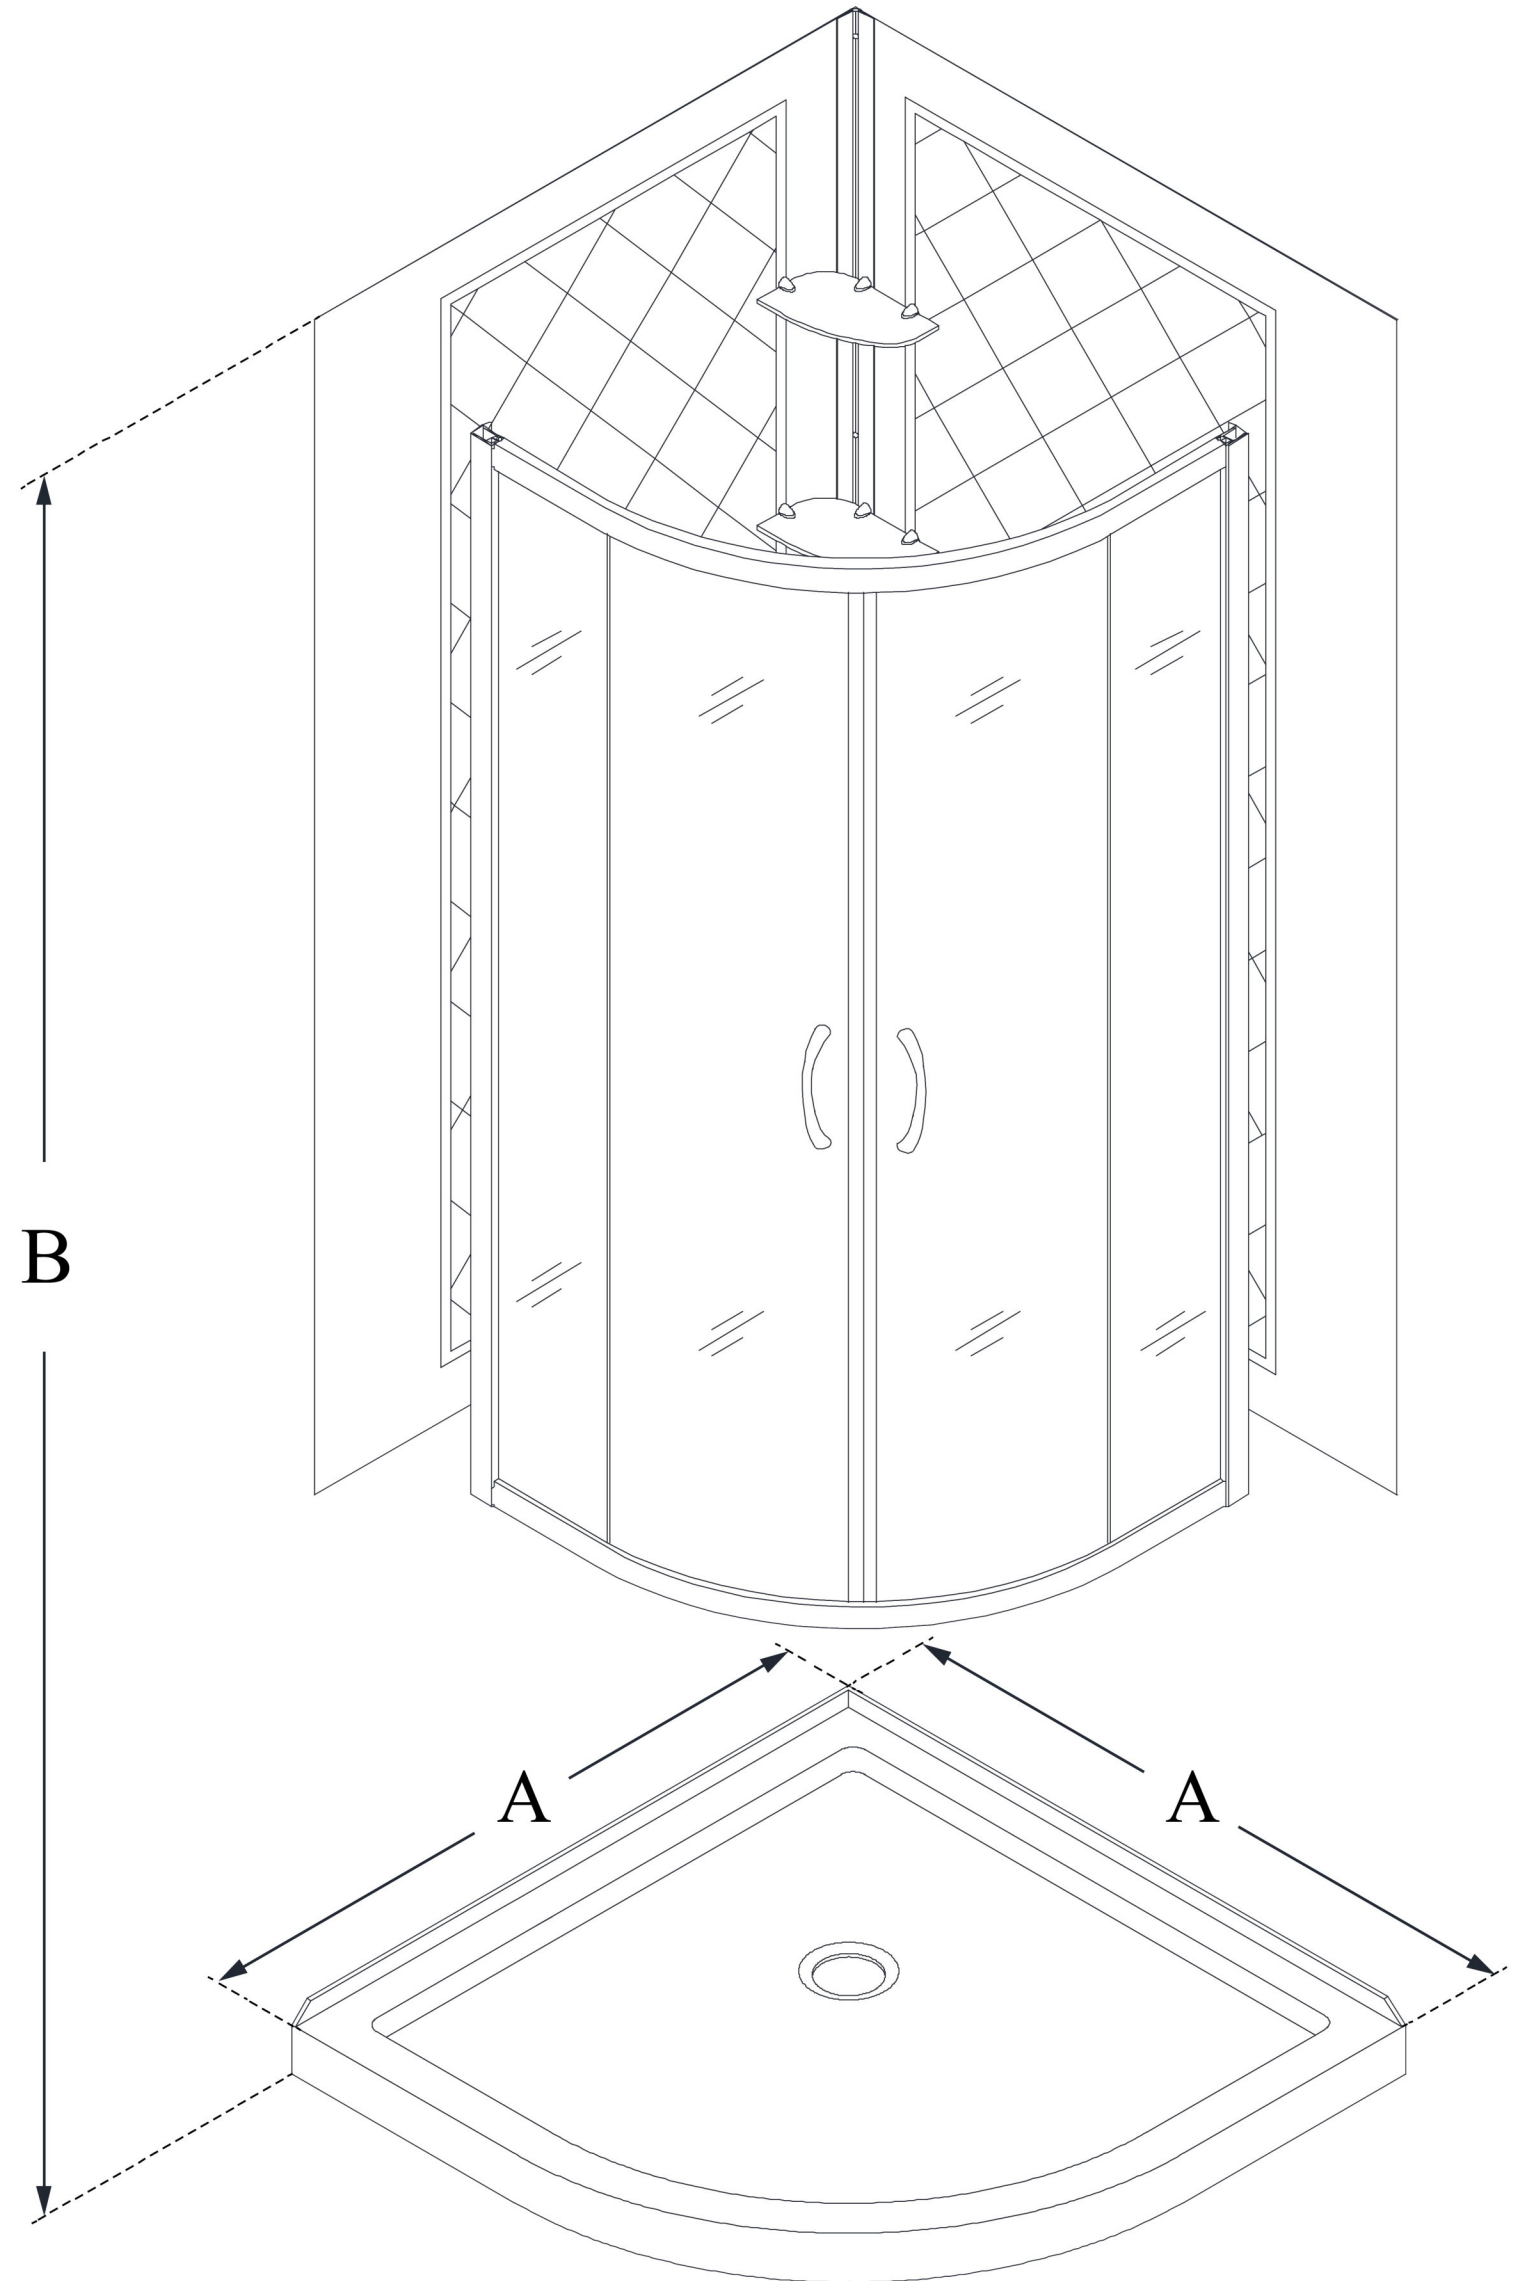

DL-6154

PRIME

DreamLine Prime 38 in. D x 38 in. W x 76 3/4 in. H Clear Sliding Shower Enclosure with White Acrylic Base and Backwall

KIT CONTENTS:

- SHOWER ENCLOSURE
- SHOWER BASE
- QWALL BACKWALLS

CONFIGURATION DIMENSIONS:

A: 38 in.

KIT WIDTH

B: 76 3/4 in.

KIT HEIGHT

G: 38 in.

KIT DEPTH

AVAILABLE DRAIN LOCATIONS:

- CORNER

For precise drain location, please refer to the included base technical drawing

DreamLine reserves the right to update or modify the hardware or materials pictured without prior notice for the purpose of product improvement and customer satisfaction.