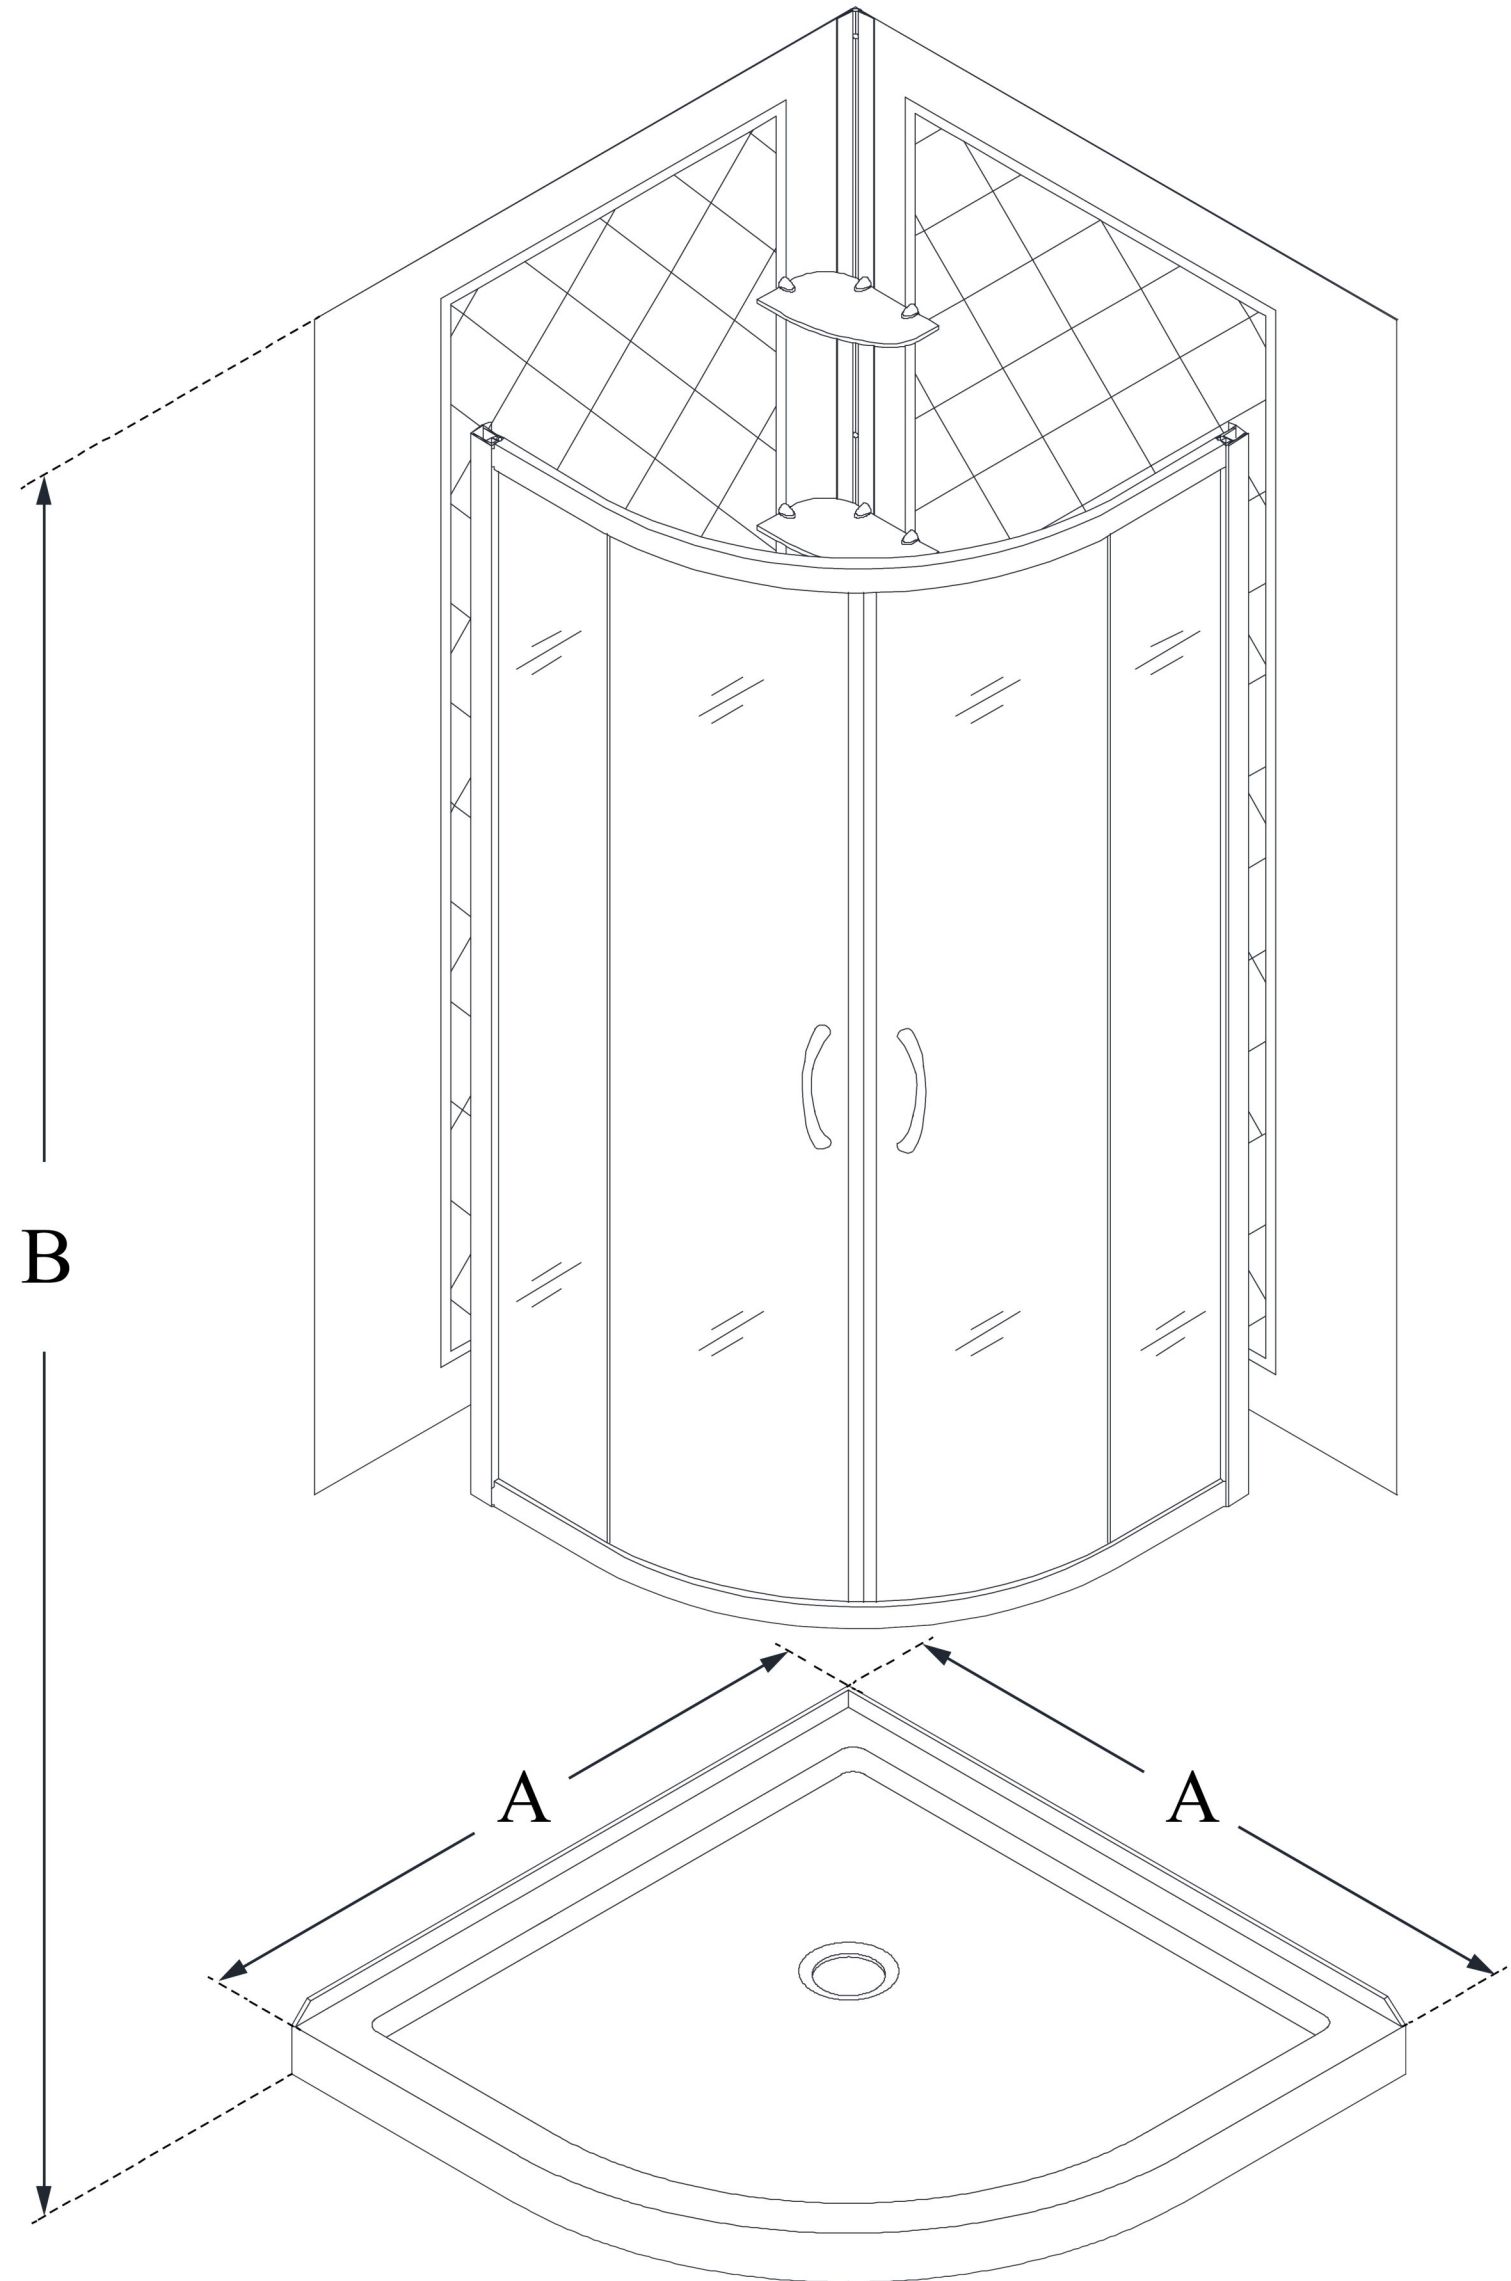

DL-6153

PRIME

DreamLine Prime 36 in. D x 36 in. W x 76 3/4 in. H Clear Sliding Shower Enclosure with White Acrylic Base and Backwall

KIT CONTENTS:

- SHOWER ENCLOSURE
- SHOWER BASE
- QWALL BACKWALLS

CONFIGURATION DIMENSIONS:

A: 36 in.

KIT WIDTH

B: 76 3/4 in.

KIT HEIGHT

G: 36 in.

KIT DEPTH

AVAILABLE DRAIN LOCATIONS:

- CORNER

For precise drain location, please refer to the included base technical drawing

DreamLine reserves the right to update or modify the hardware or materials pictured without prior notice for the purpose of product improvement and customer satisfaction.