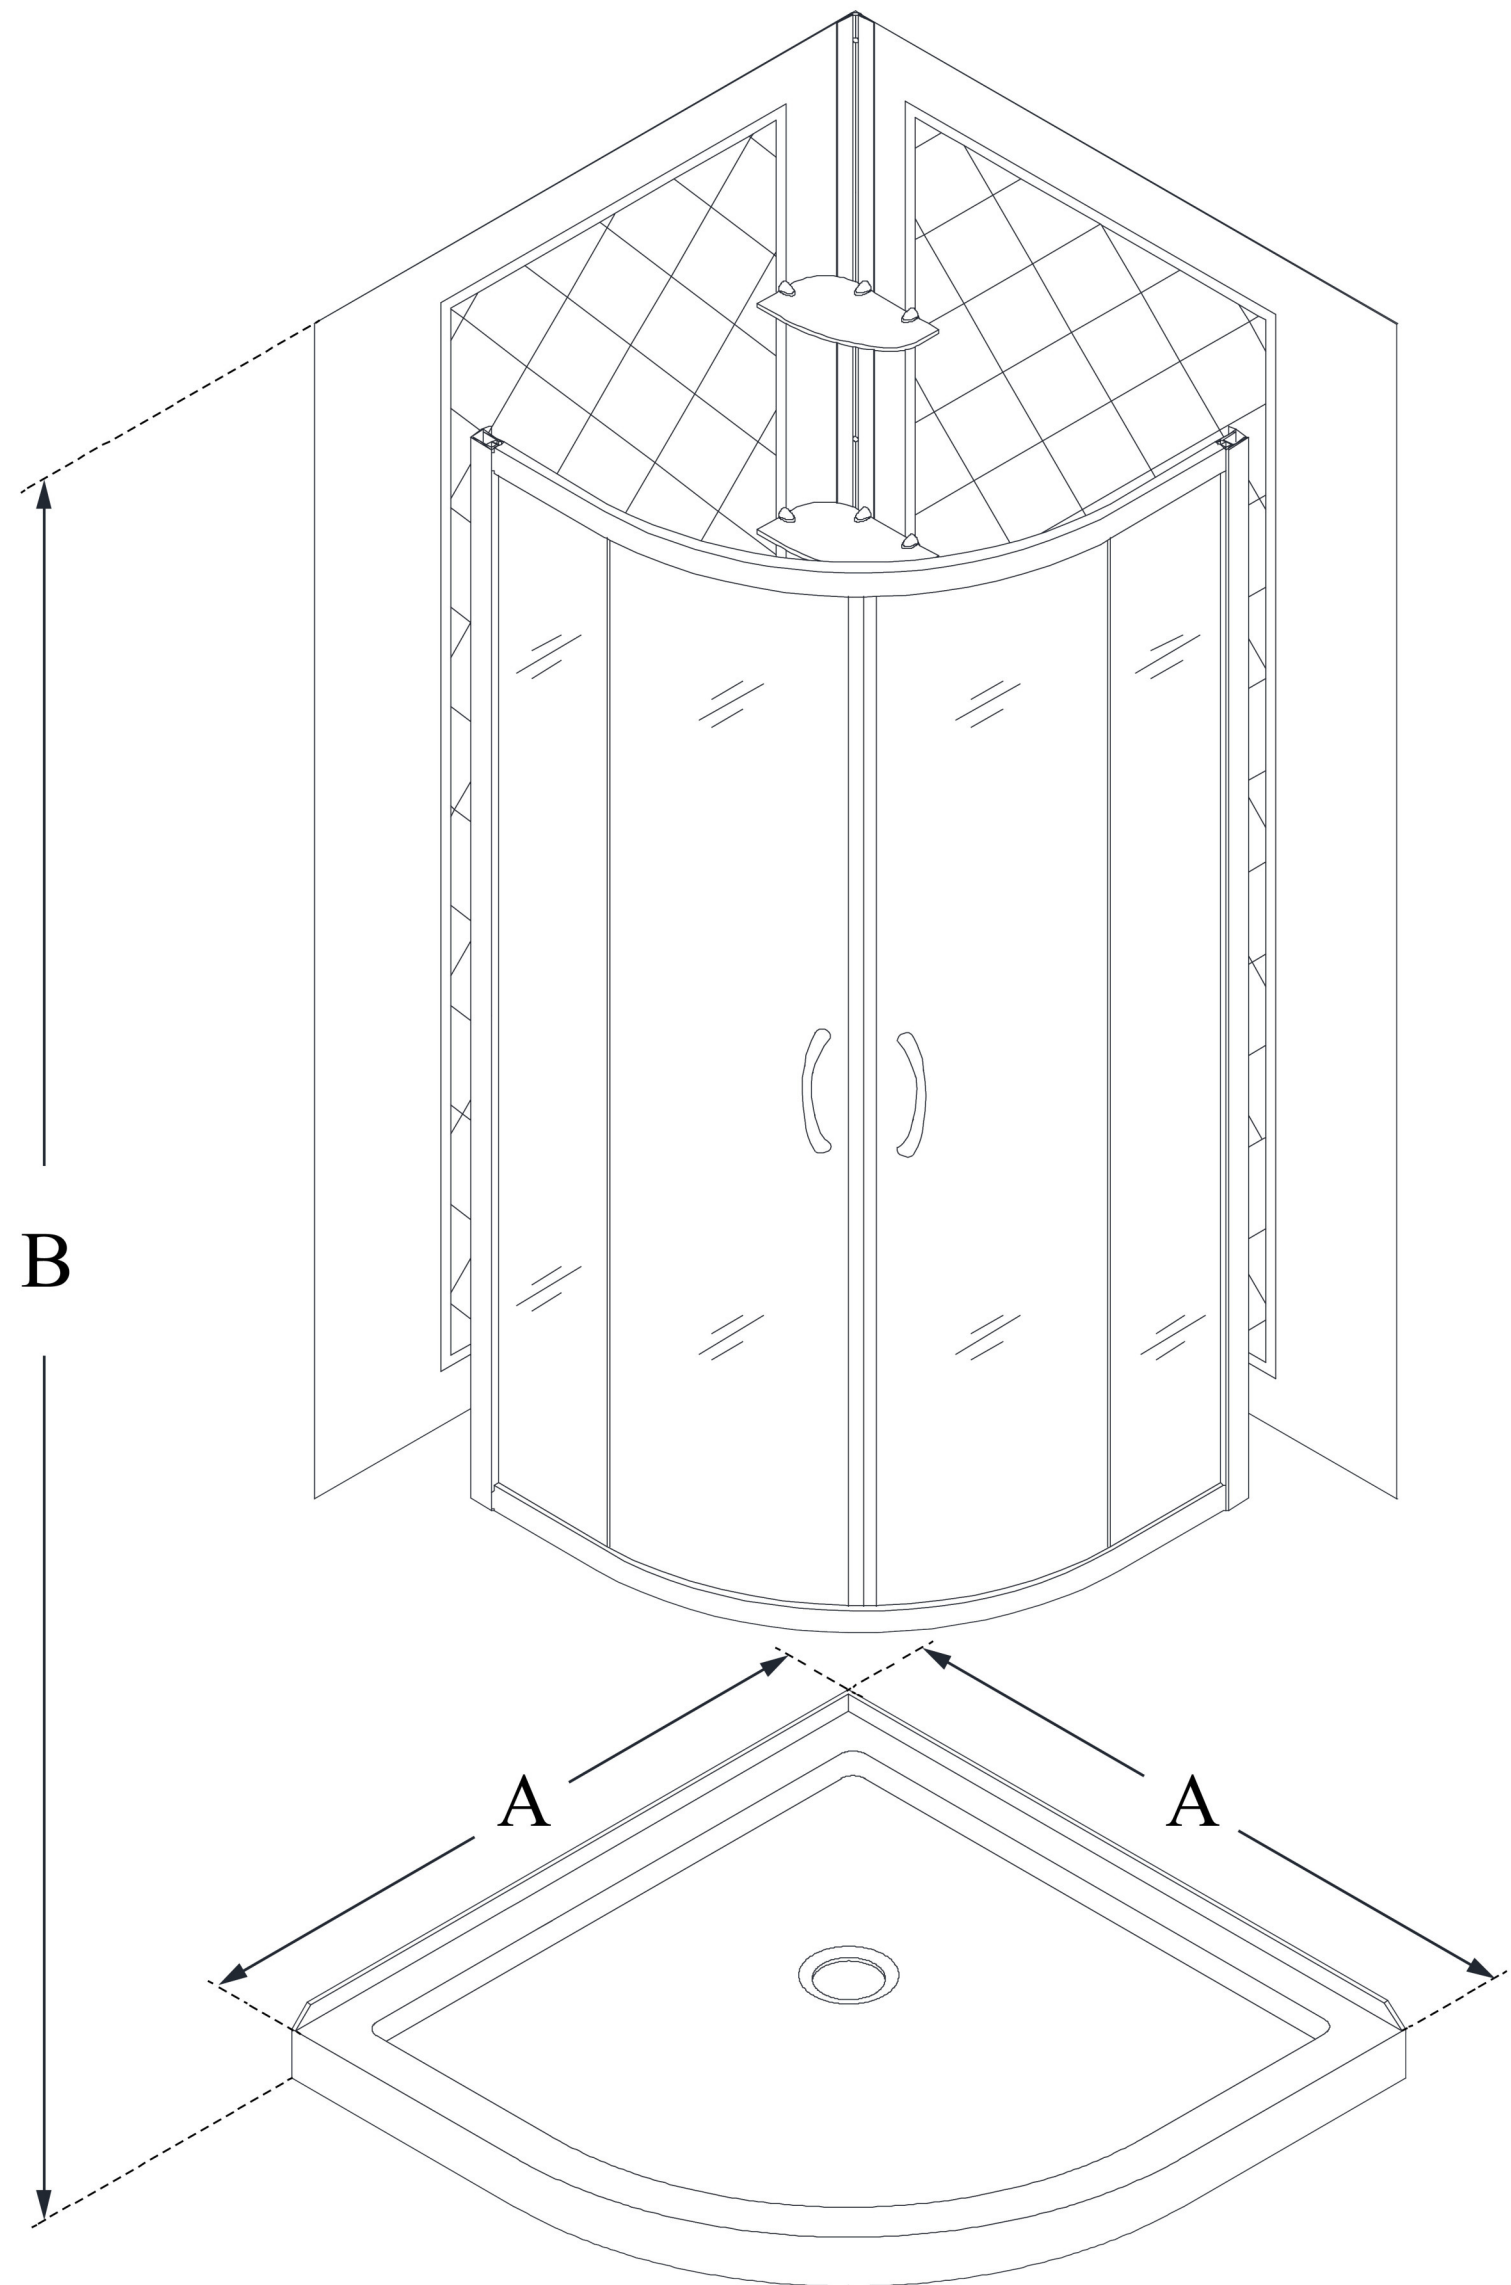

# PRIME

DreamLine Prime 33 in. D x 33 in. W x 76 3/4 in. H Clear Sliding Shower Enclosure with White Acrylic Base and Backwall

## KIT CONTENTS:

- SHOWER ENCLOSURE
- SHOWER BASE
- QWALL BACKWALLS

## CONFIGURATION DIMENSIONS:

**A: 33 in.**

KIT WIDTH

**B: 76 3/4 in.**

KIT HEIGHT

**G: 33 in.**

KIT DEPTH

## AVAILABLE DRAIN LOCATIONS:

- CORNER

For precise drain location, please refer to the included base technical drawing

DreamLine reserves the right to update or modify the hardware or materials pictured without prior notice for the purpose of product improvement and customer satisfaction.