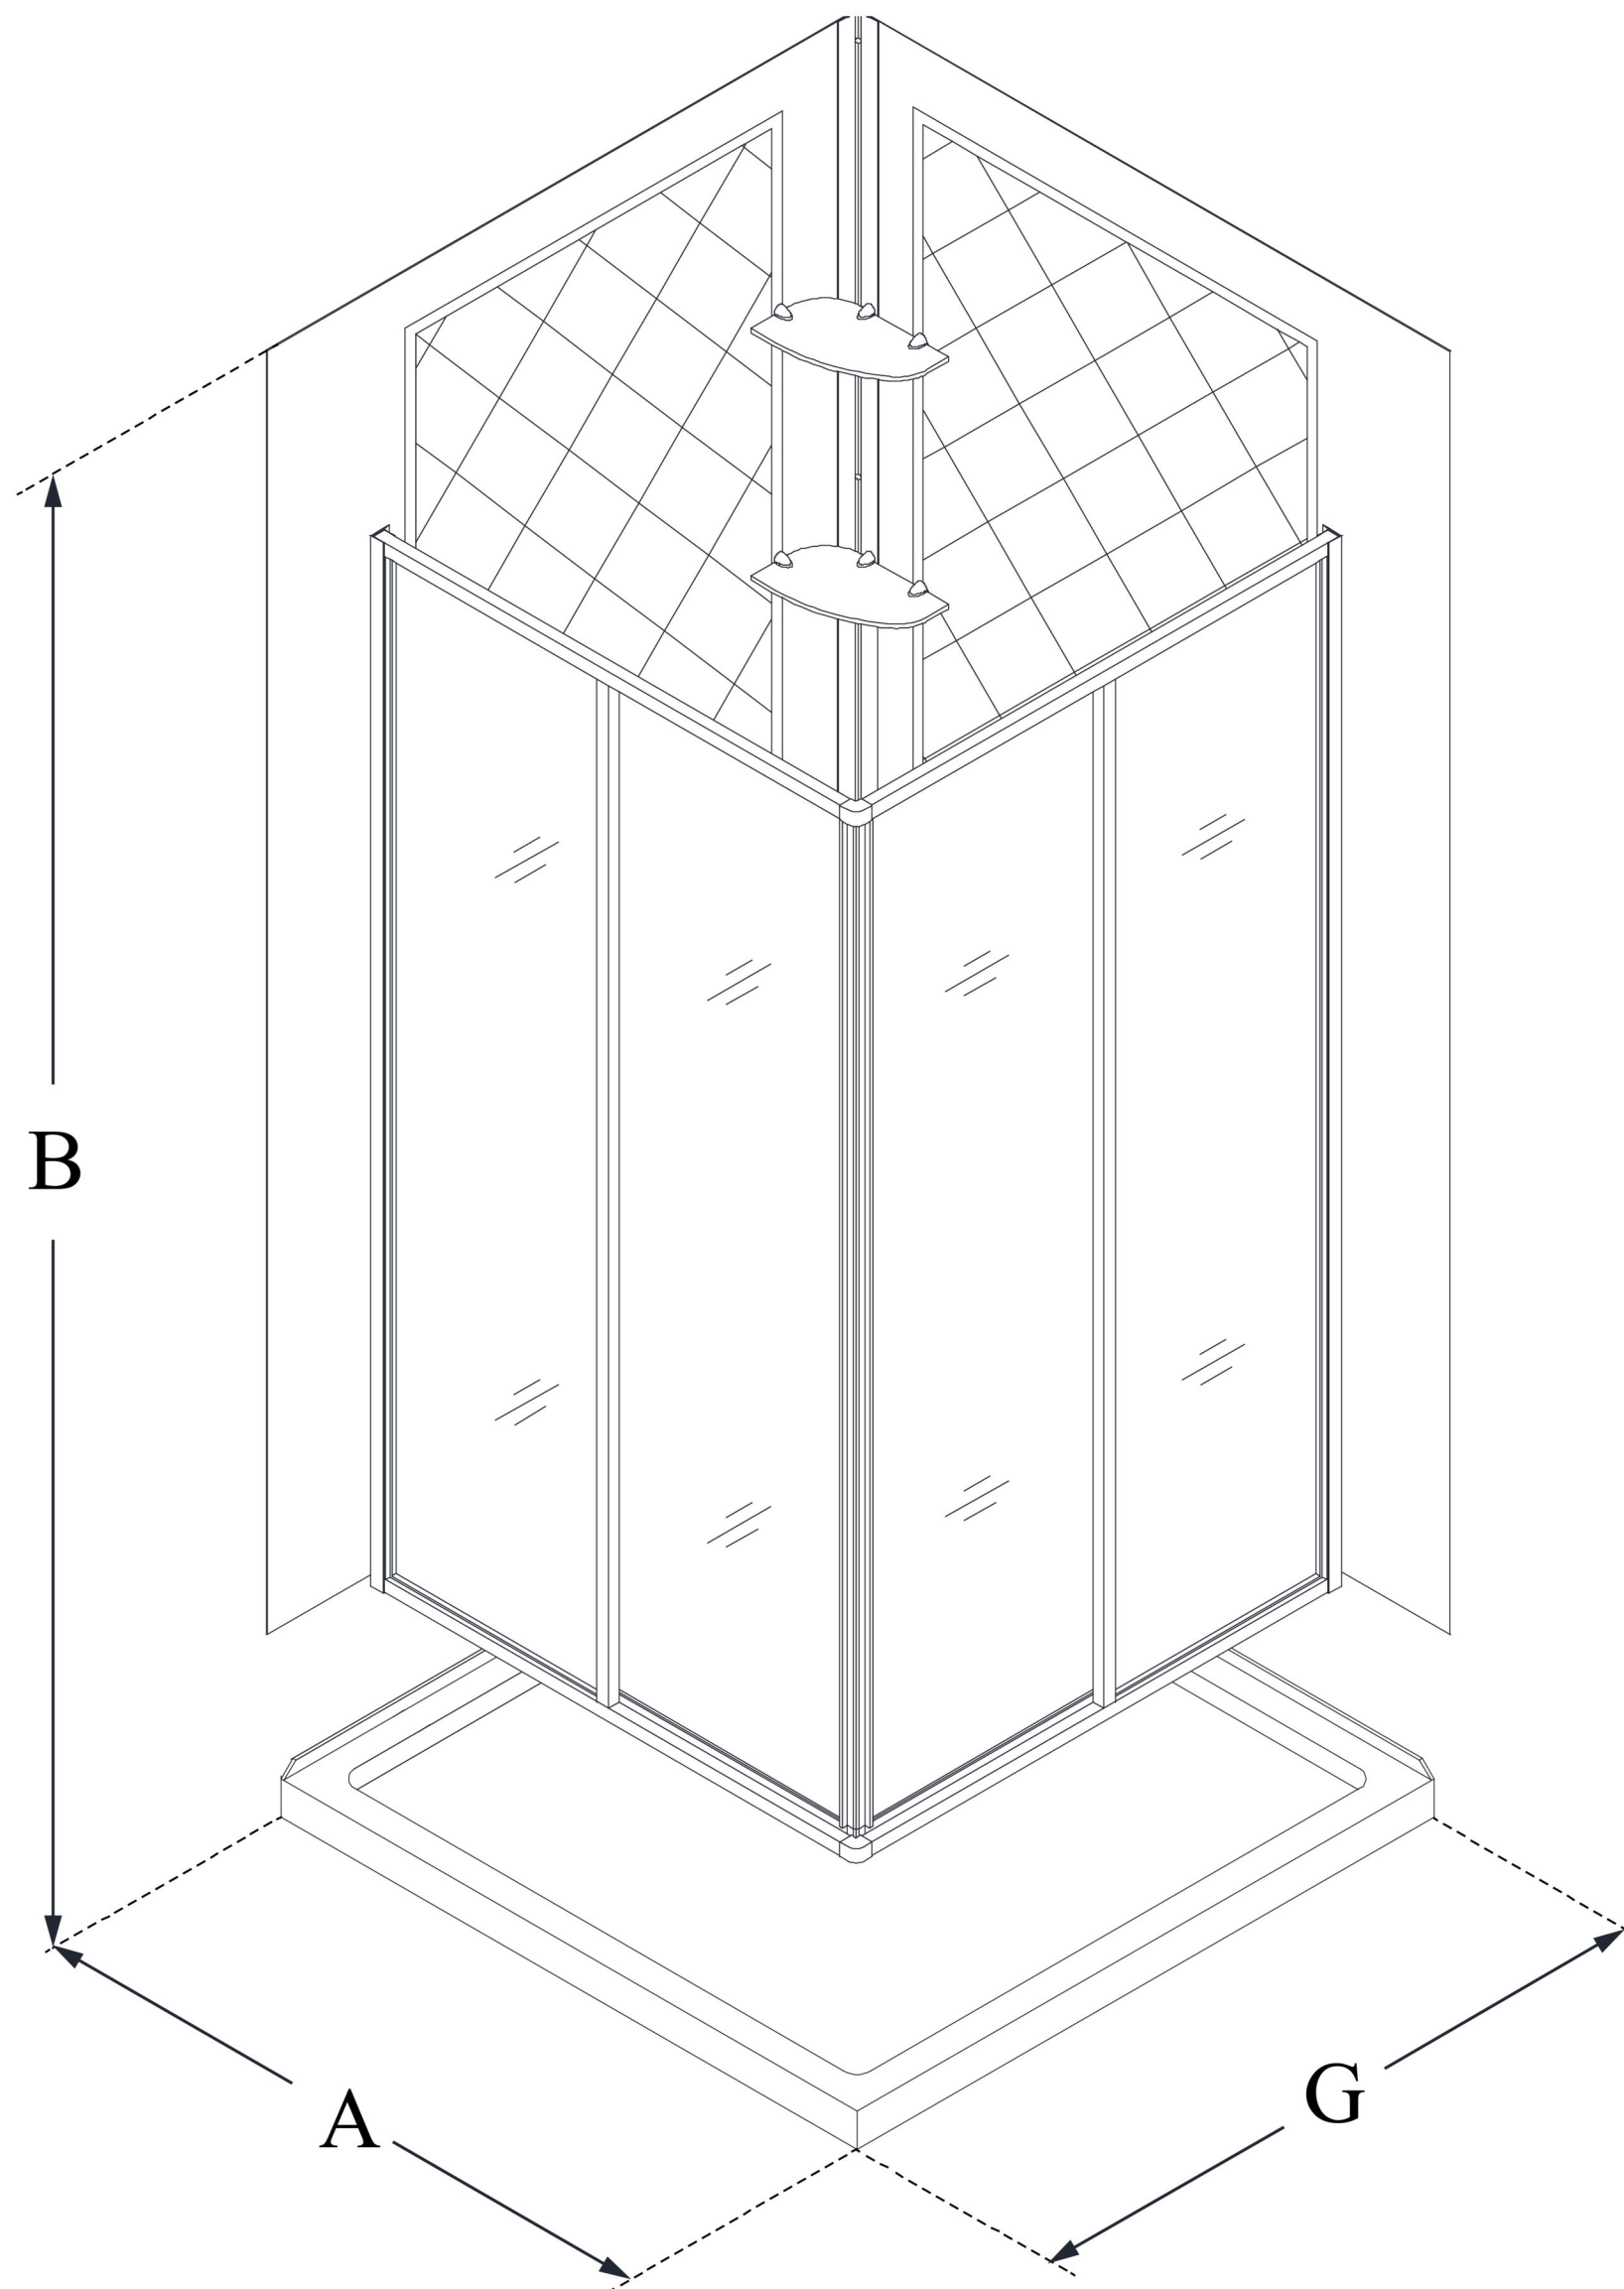

DL-6150

CORNERVIEW

DreamLine Cornerview 36 in. D x 36 in. W x 76 3/4 in. H Framed Sliding Shower Enclosure, Shower Base and QWALL-4 Acrylic Backwall Kit

KIT CONTENTS:

- SHOWER ENCLOSURE
- SHOWER BASE
- QWALL BACKWALLS

CONFIGURATION DIMENSIONS:

A: 36 in.
KIT WIDTH

B: 76 3/4 in.
KIT HEIGHT

G: 36 in.
KIT DEPTH

AVAILABLE DRAIN LOCATIONS:

- CORNER

For precise drain location, please refer to the included base technical drawing