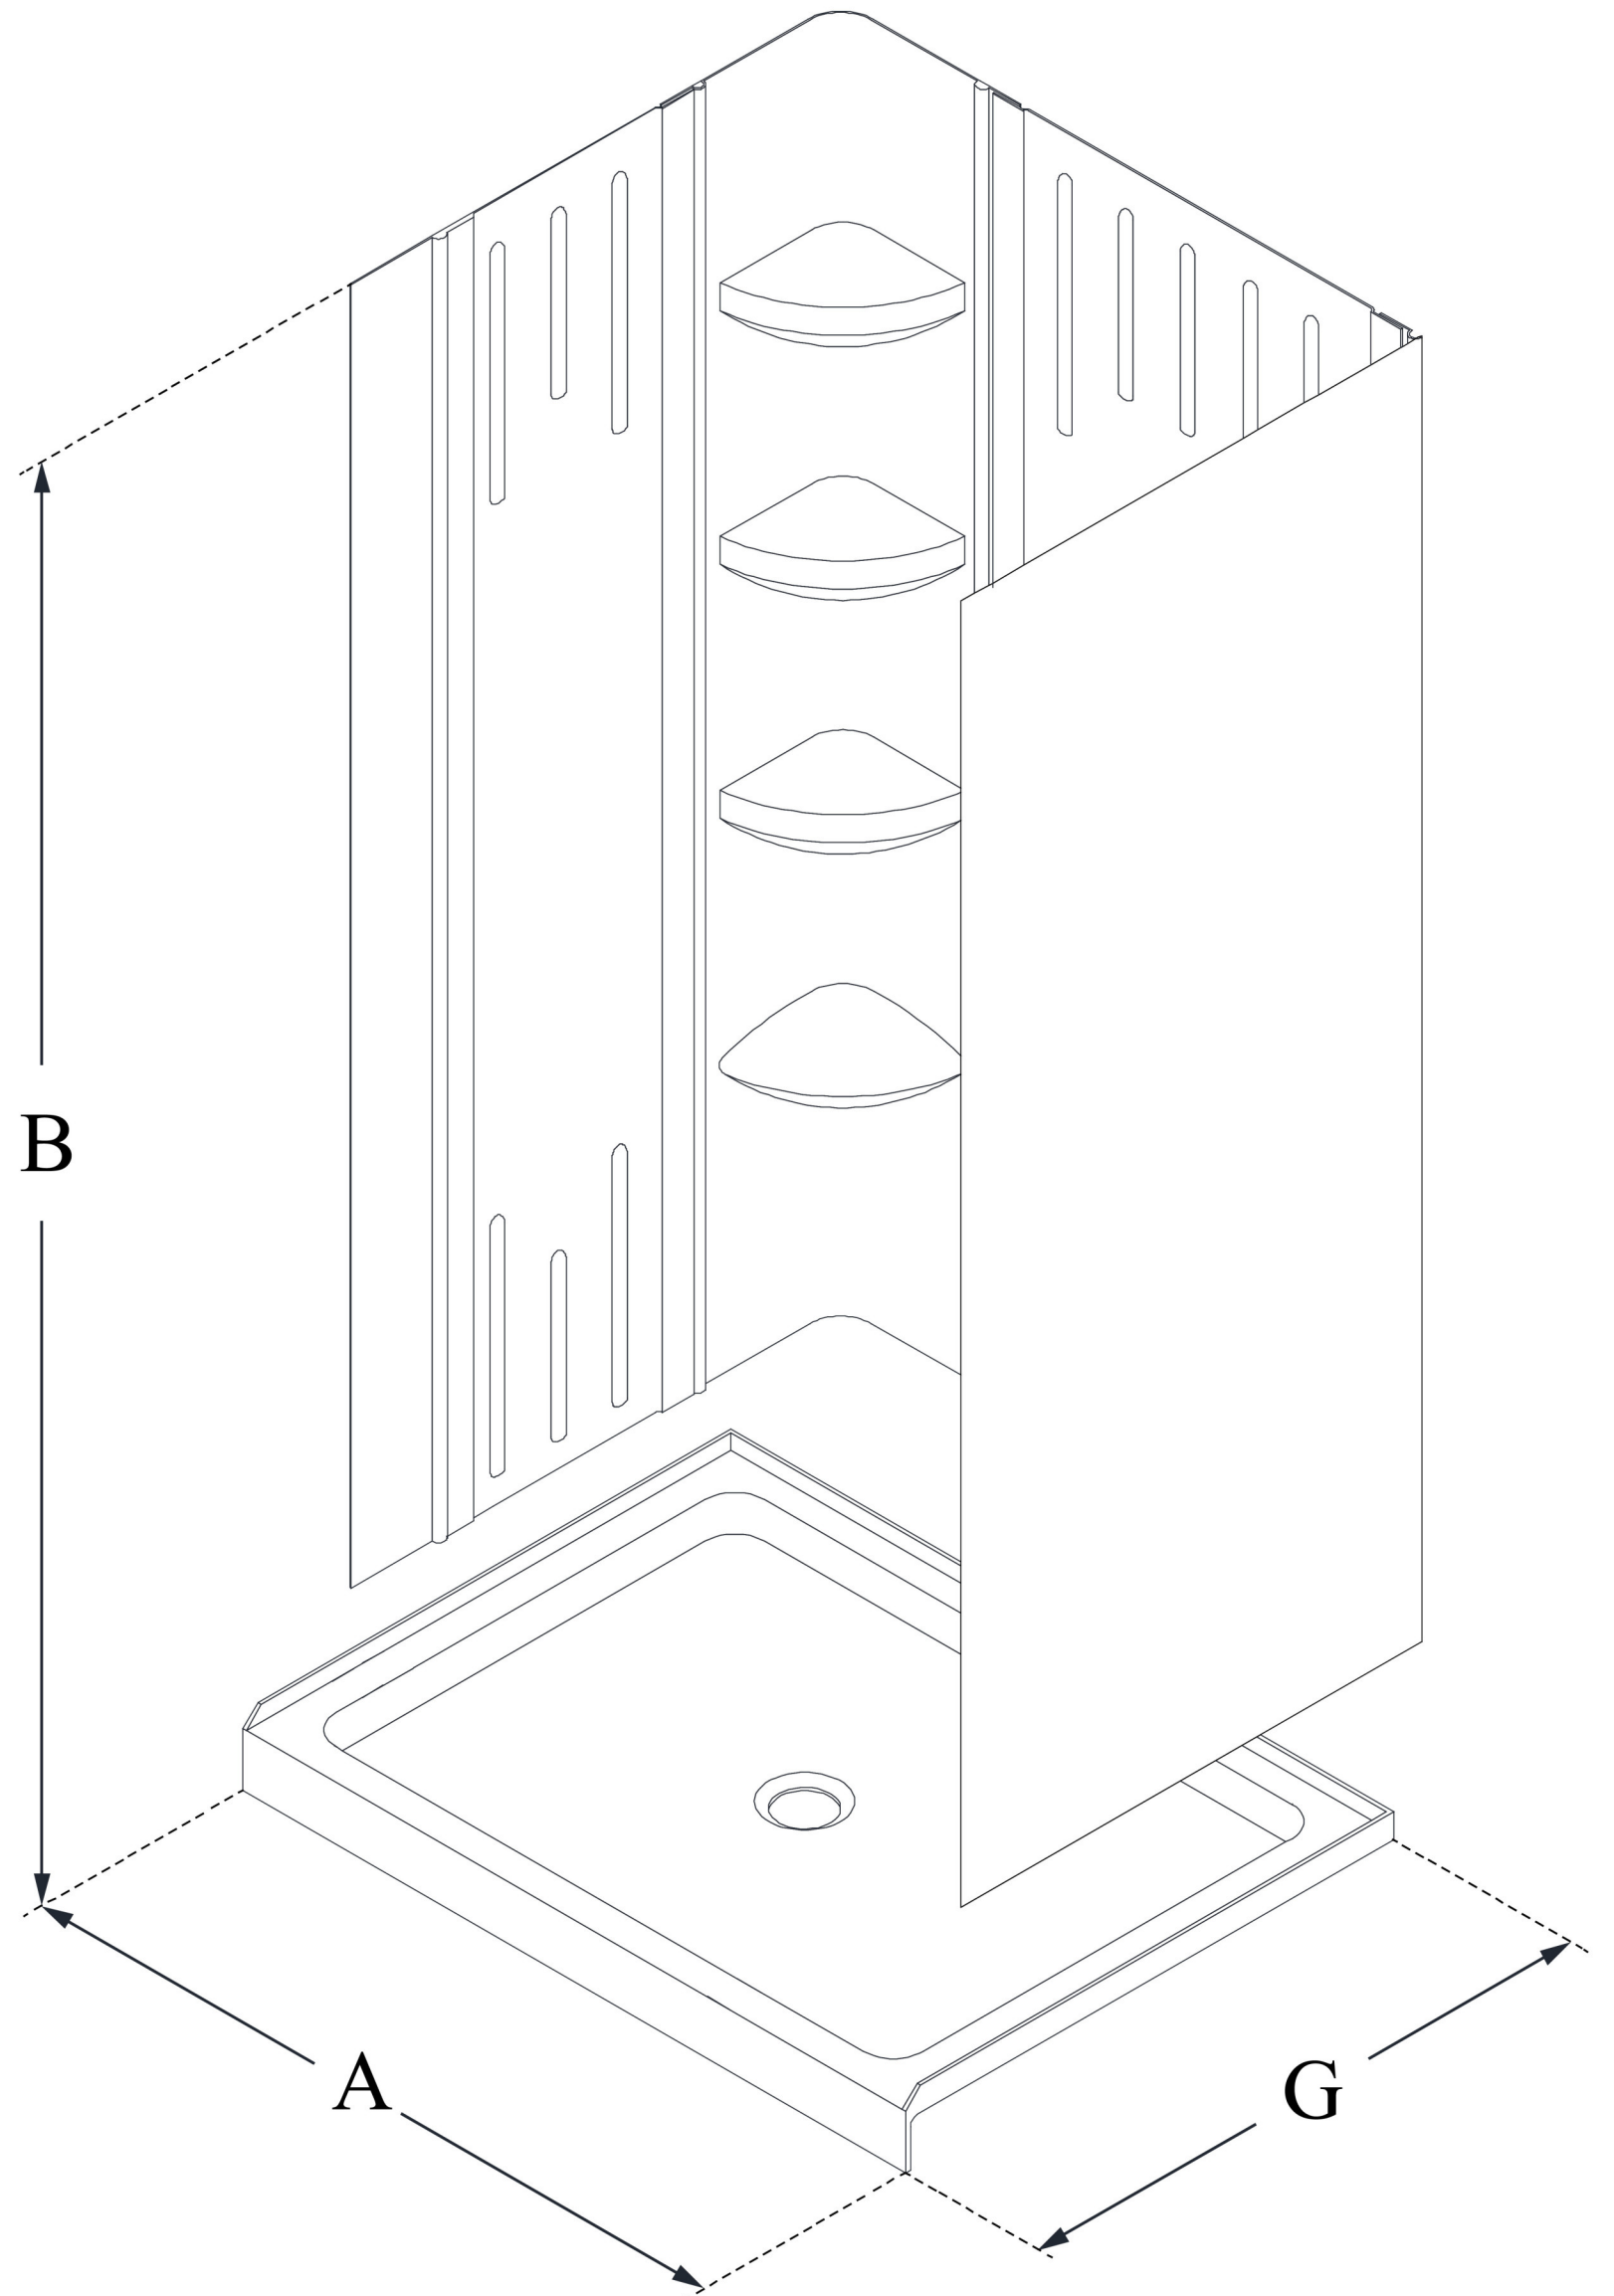

DL-6148

QWALL-3

DreamLine 36 in. D x 60 in. W x 75 5/8 in. H SlimLine Single Threshold Shower Base and QWALL-3 Acrylic Backwall Kit

KIT CONTENTS:

- SHOWER BASE
- QWALL BACKWALLS

CONFIGURATION DIMENSIONS:

A: 60 in.

KIT WIDTH

B: 75 5/8 in.

KIT HEIGHT

G: 36 in.

KIT DEPTH

AVAILABLE DRAIN LOCATIONS:

- CENTER
- LEFT
- RIGHT

For precise drain location, please refer to the included base technical drawing