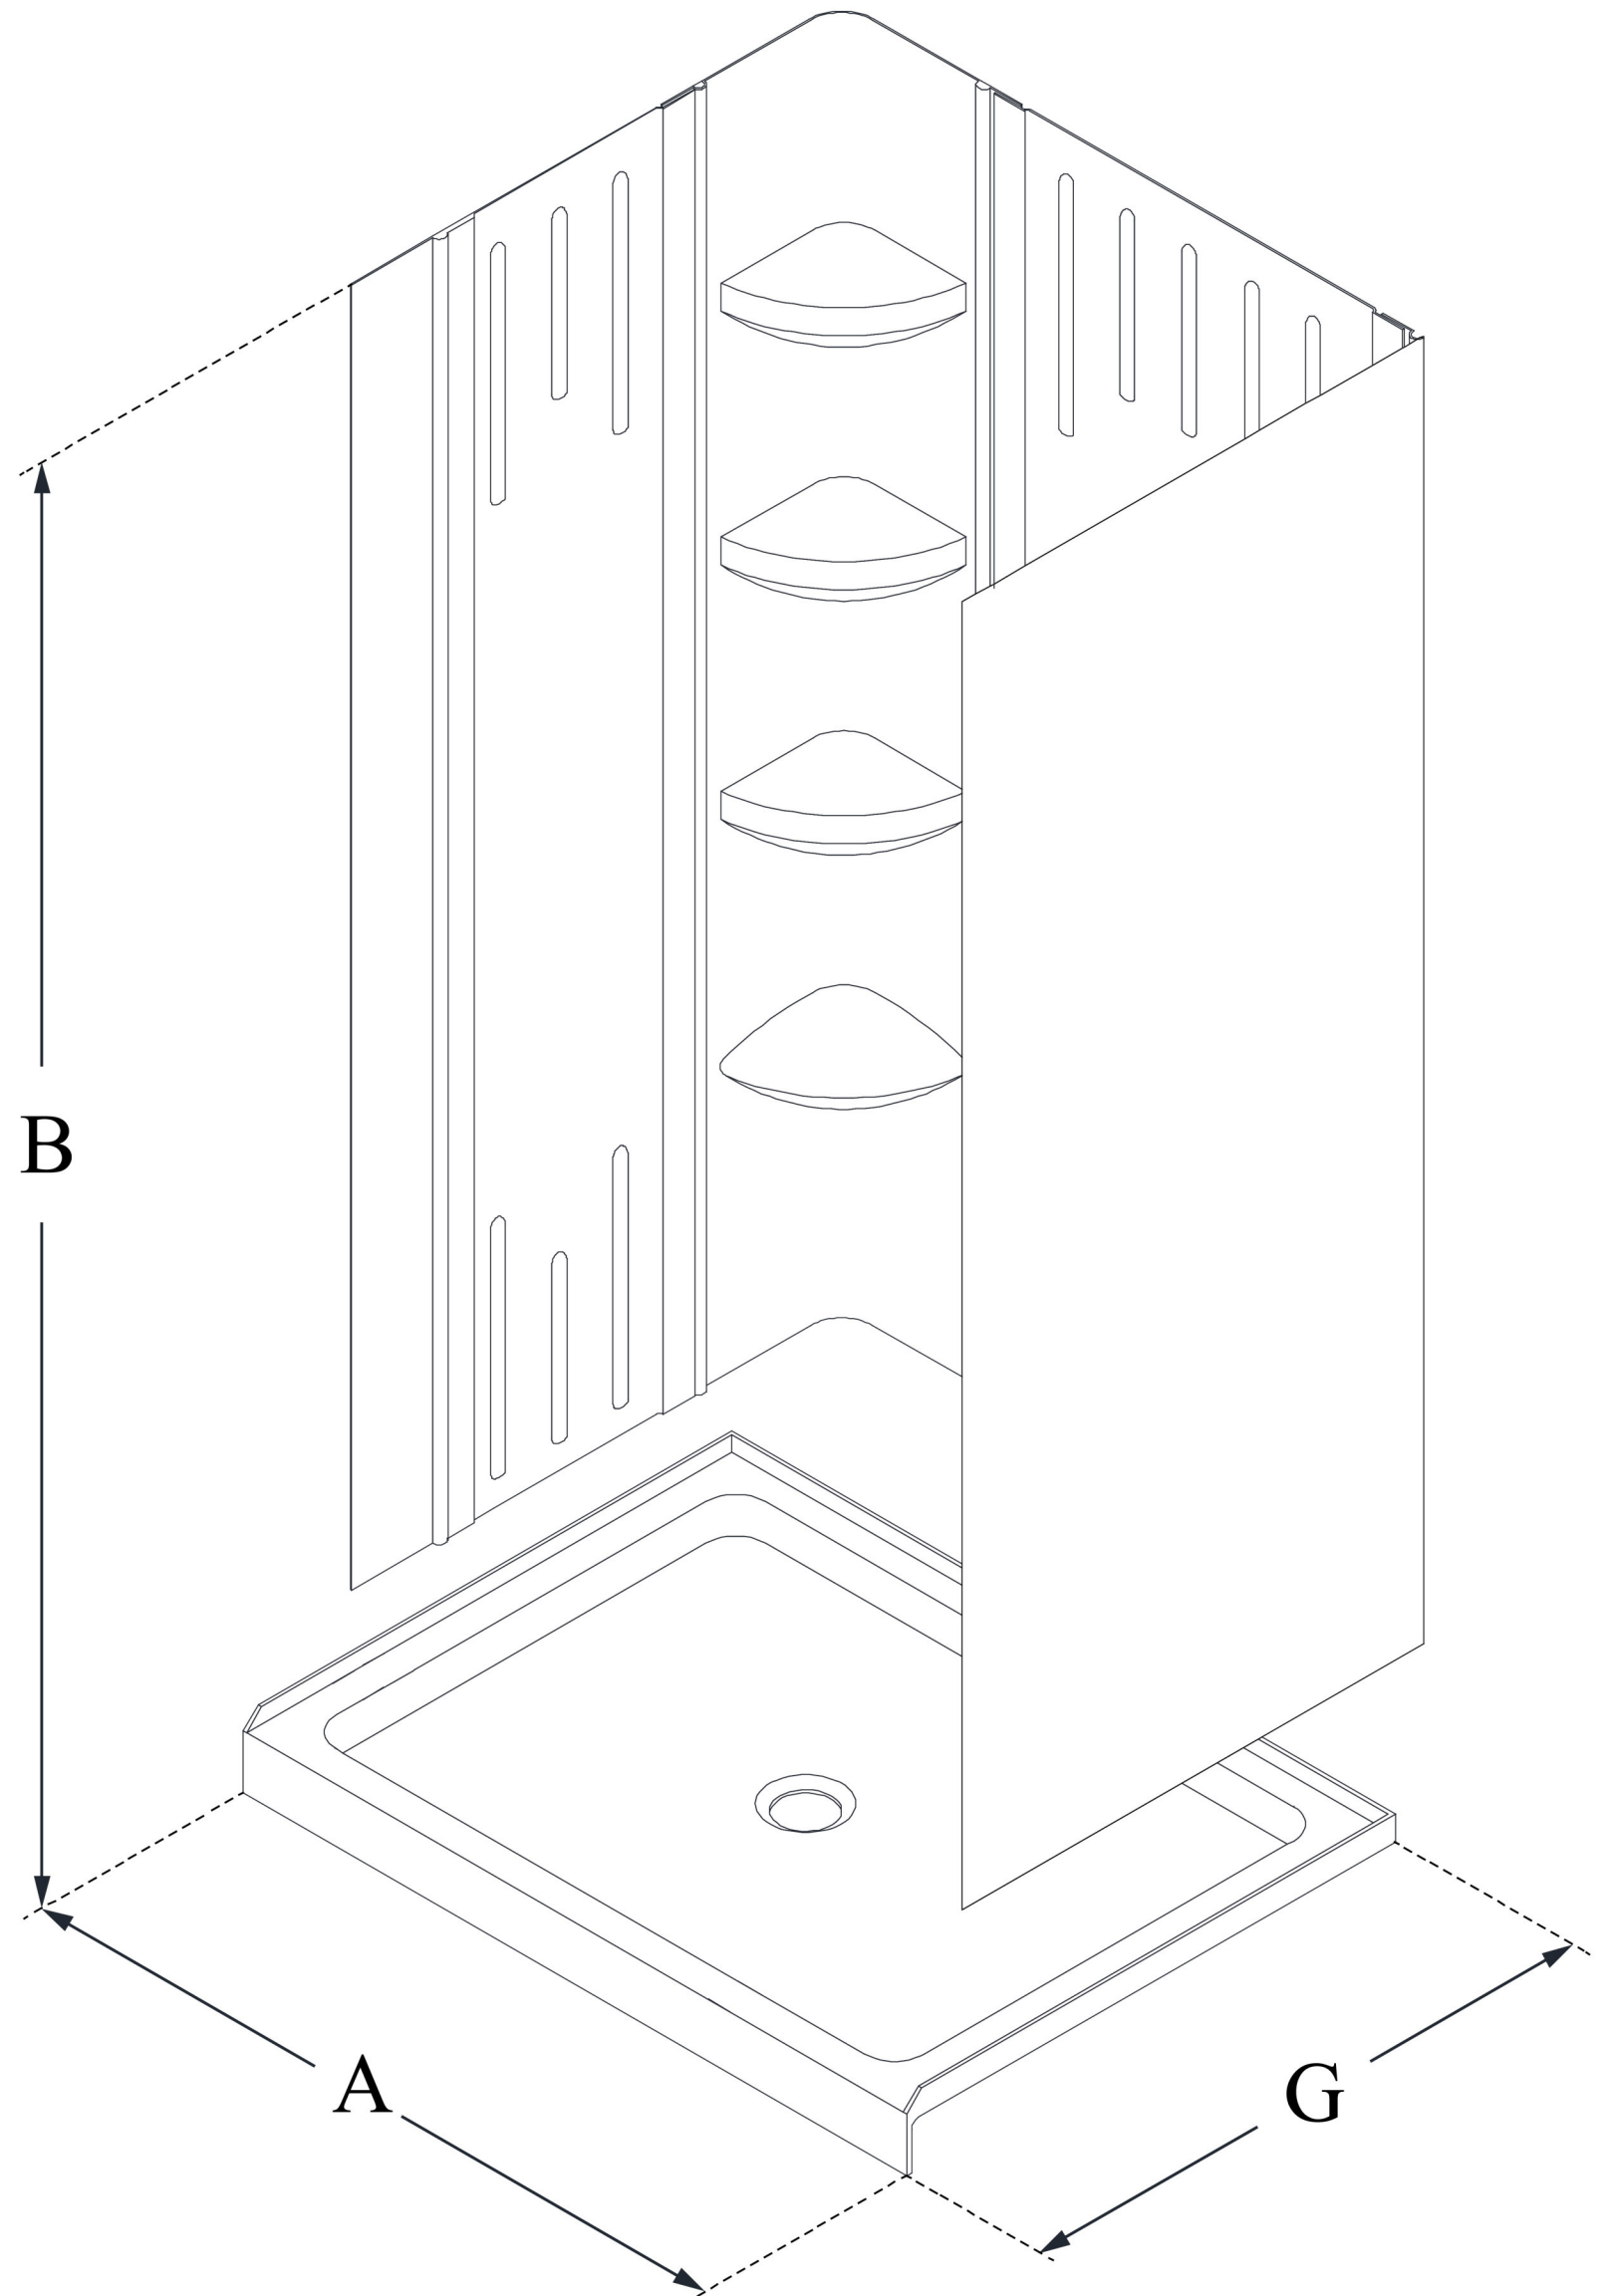

DL-6147

QWALL-3

DreamLine 34 in. D x 60 in. W x 75 5/8 in. H SlimLine Single Threshold Shower Base and QWALL-3 Acrylic Backwall Kit

KIT CONTENTS:

- SHOWER BASE
- QWALL BACKWALLS

CONFIGURATION DIMENSIONS:

A: 60 in.

KIT WIDTH

B: 75 5/8 in.

KIT HEIGHT

G: 34 in.

KIT DEPTH

AVAILABLE DRAIN LOCATIONS:

- CENTER
- LEFT
- RIGHT

For precise drain location, please refer to the included base technical drawing