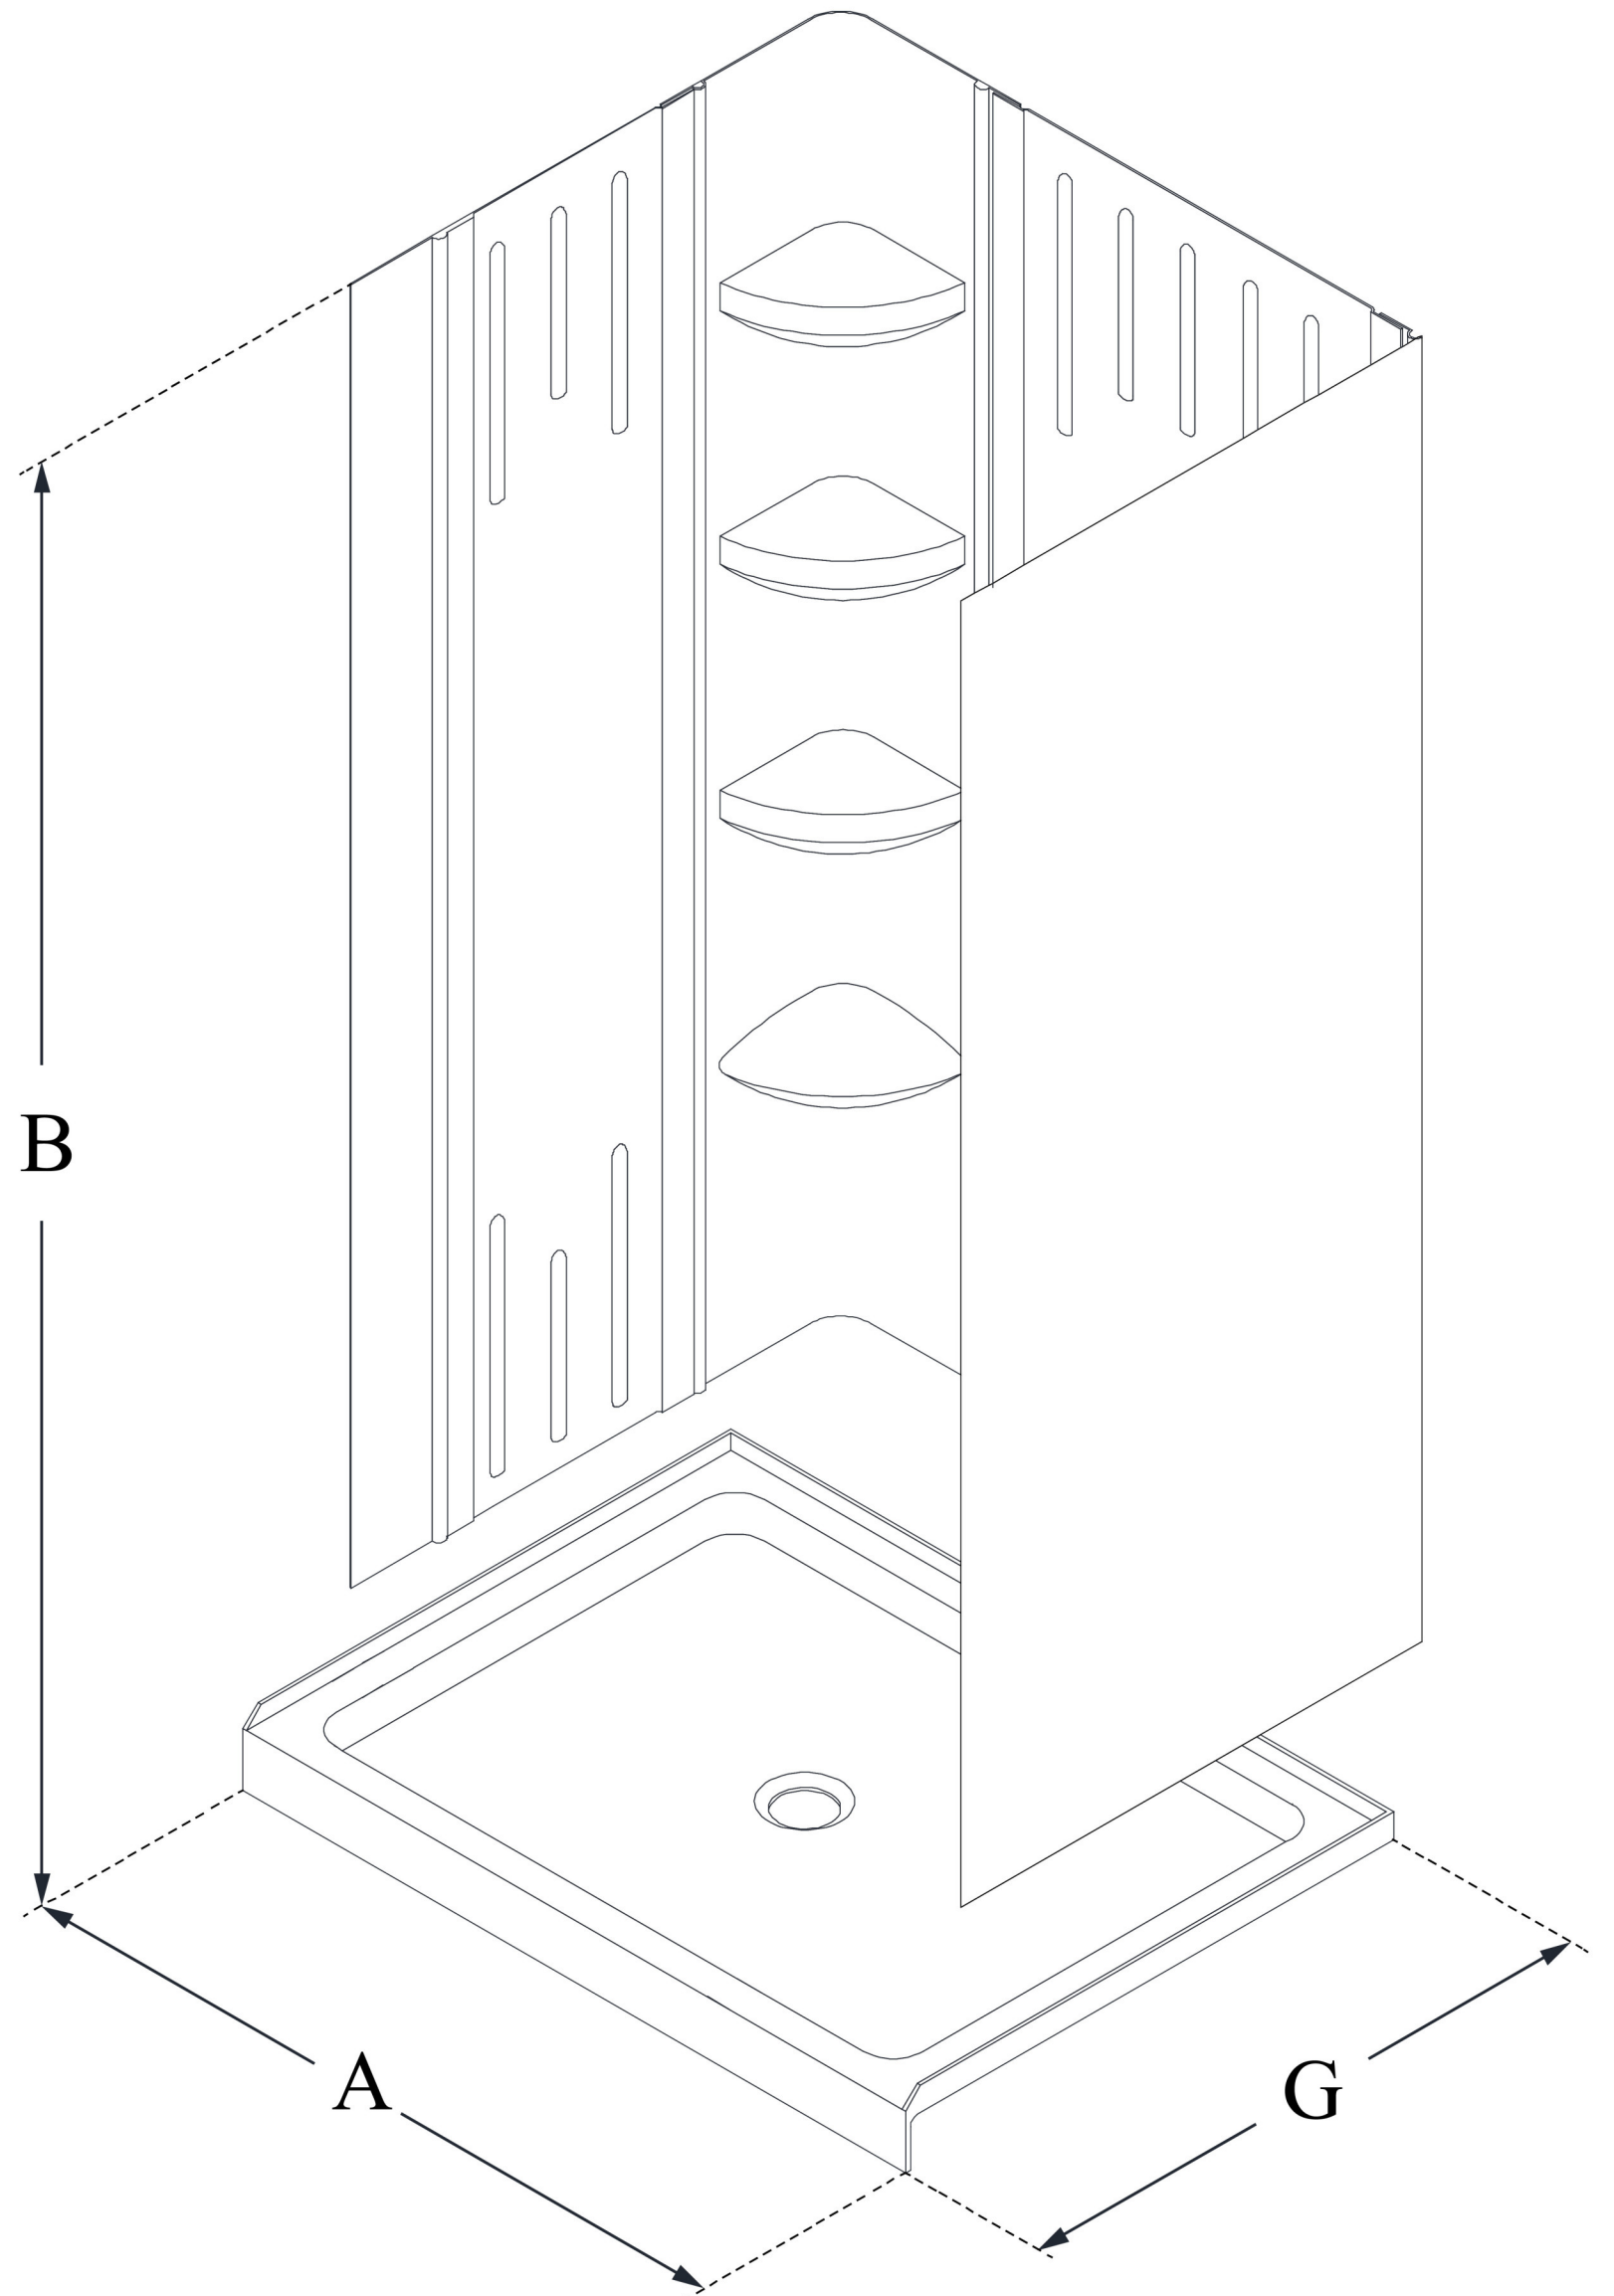

DL-6146

QWALL-3

DreamLine 32 in. D x 60 in. W x 75 5/8 in. H SlimLine Single Threshold Shower Base and QWALL-3 Acrylic Backwall Kit

KIT CONTENTS:

- SHOWER BASE
- QWALL BACKWALLS

CONFIGURATION DIMENSIONS:

A: 60 in.

KIT WIDTH

B: 75 5/8 in.

KIT HEIGHT

G: 32 in.

KIT DEPTH

AVAILABLE DRAIN LOCATIONS:

- CENTER
- LEFT
- RIGHT

For precise drain location, please refer to the included base technical drawing