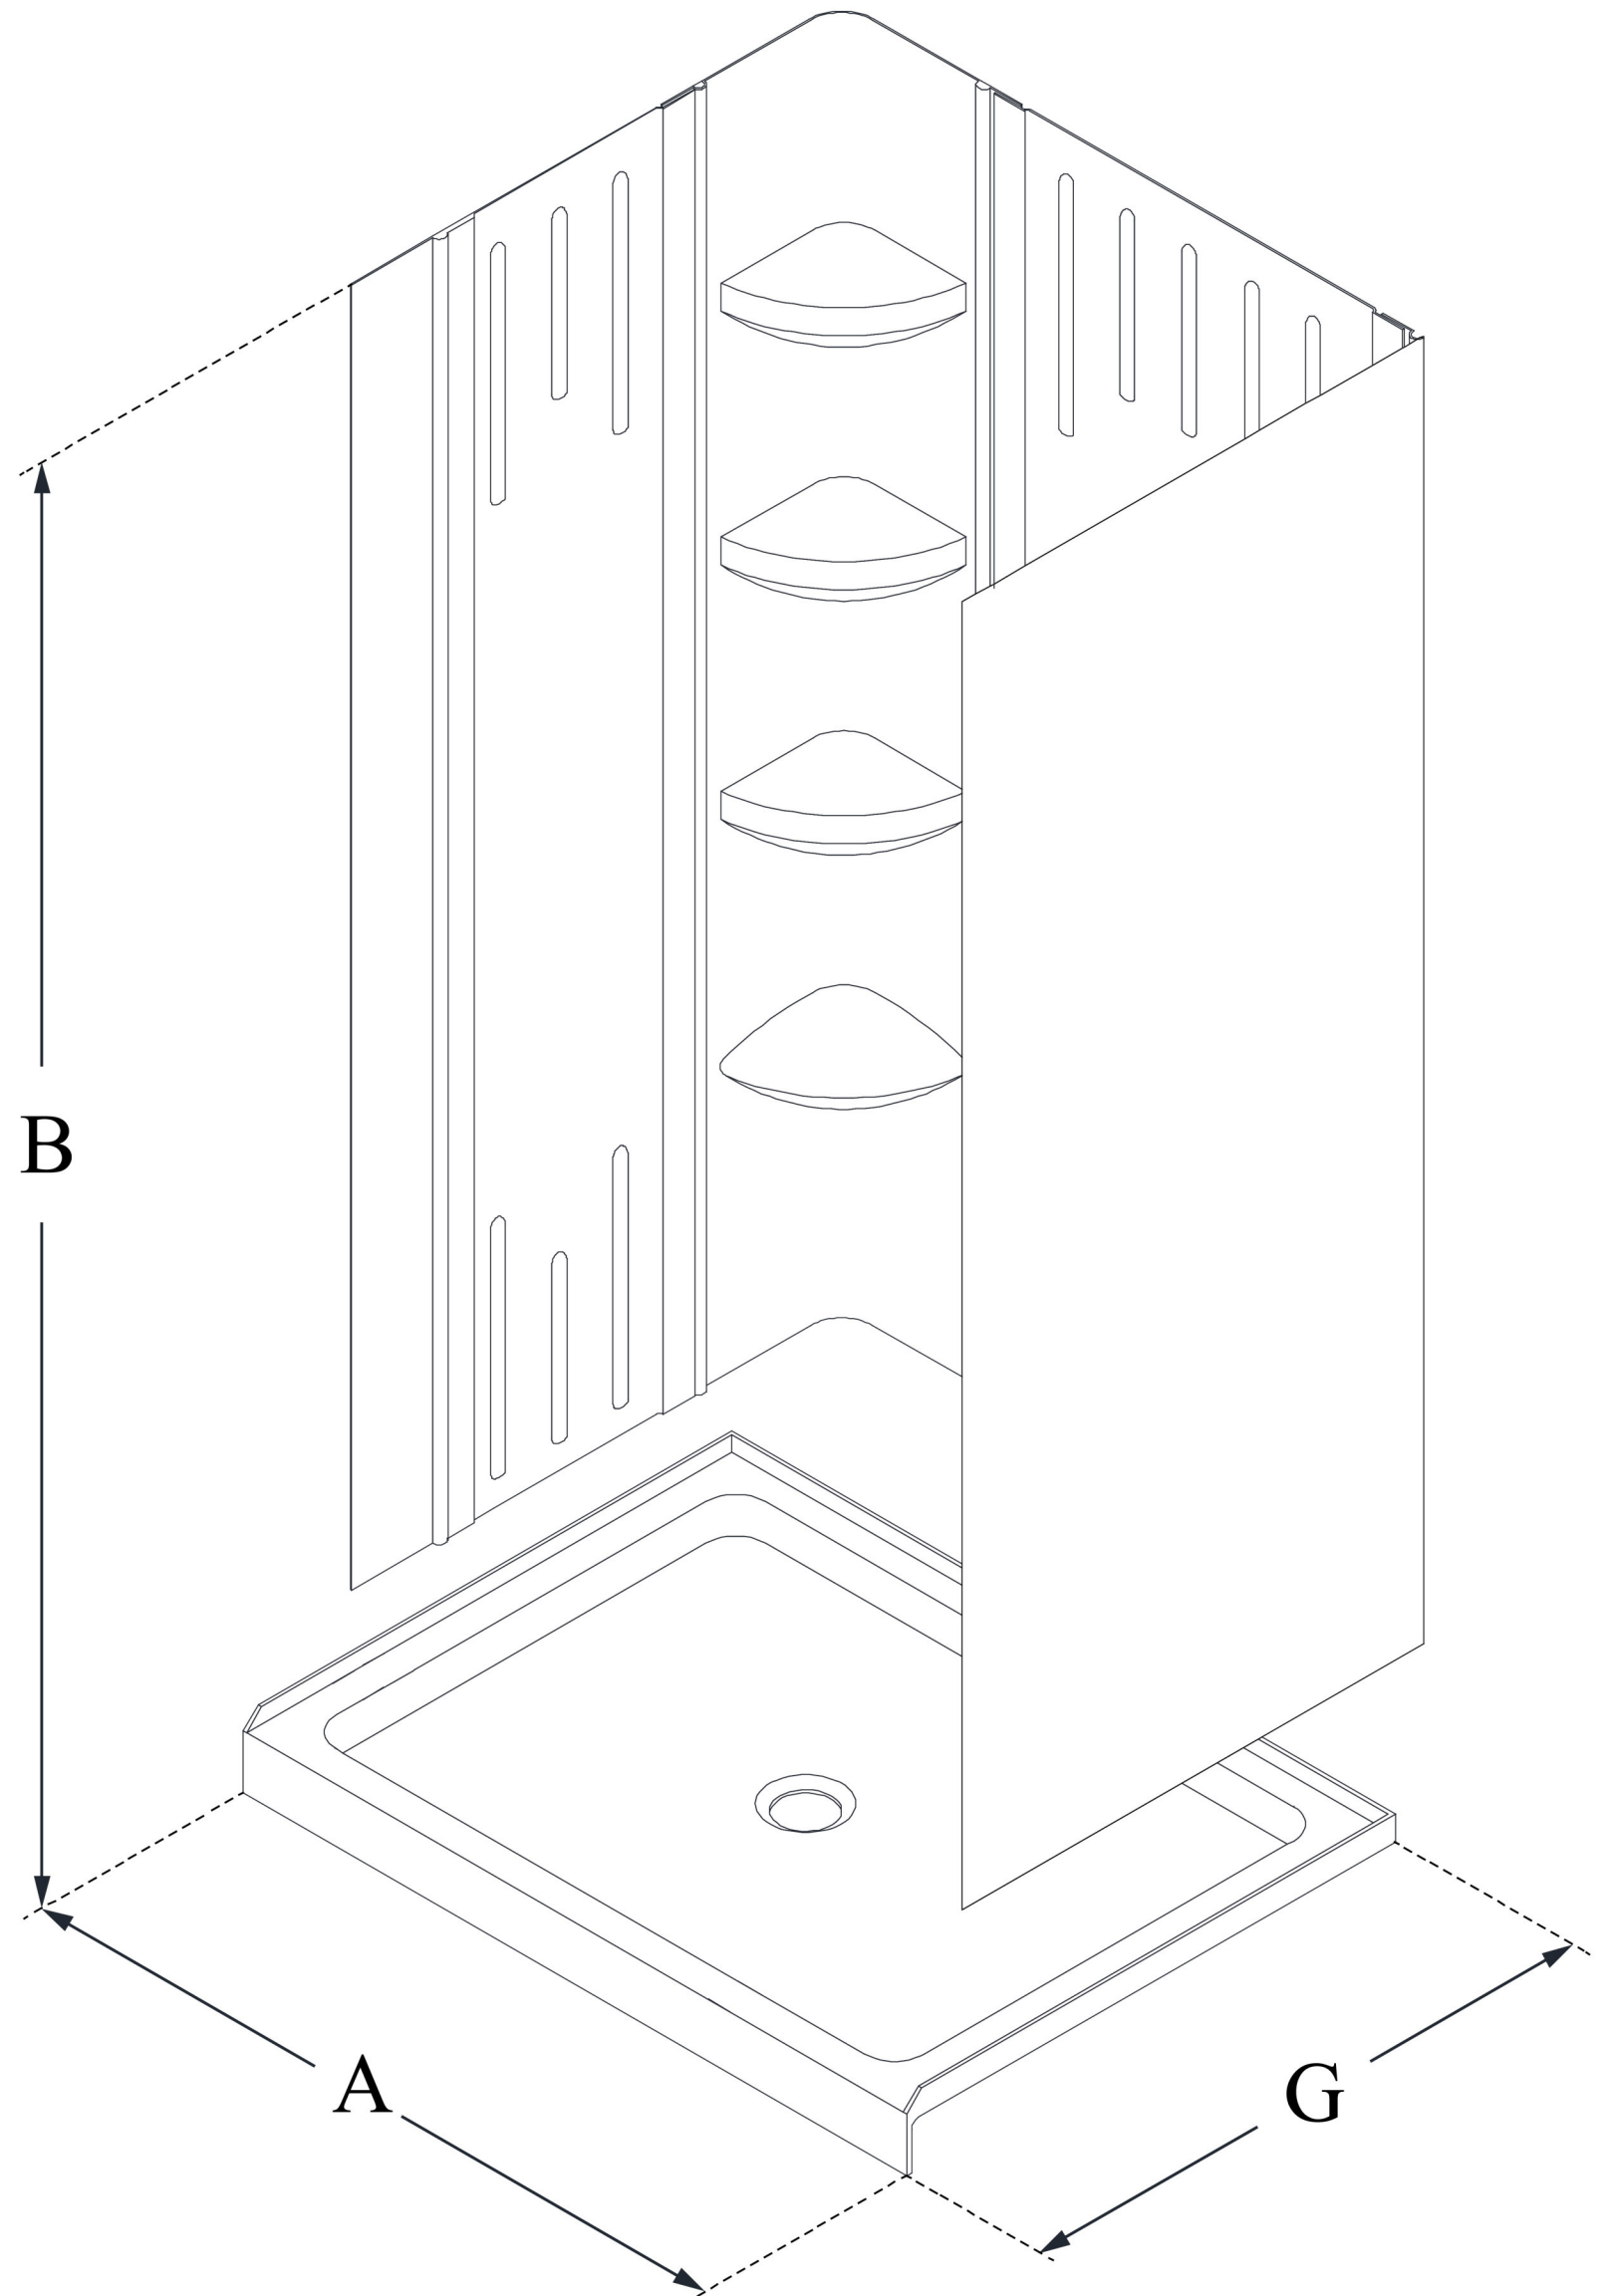

## **QWALL-3**

DreamLine 30 in. D x 60 in. W x 75 5/8 in. H SlimLine Single Threshold Shower Base and QWALL-3 Acrylic Backwall Kit

### **KIT CONTENTS:**

- SHOWER BASE
- QWALL BACKWALLS

### **CONFIGURATION DIMENSIONS:**

**A: 60 in.**

KIT WIDTH

**B: 75 5/8 in.**

KIT HEIGHT

**G: 30 in.**

KIT DEPTH

### **AVAILABLE DRAIN LOCATIONS:**

- CENTER
- LEFT
- RIGHT

For precise drain location, please refer to the included base technical drawing

DreamLine reserves the right to update or modify the hardware or materials pictured without prior notice for the purpose of product improvement and customer satisfaction.