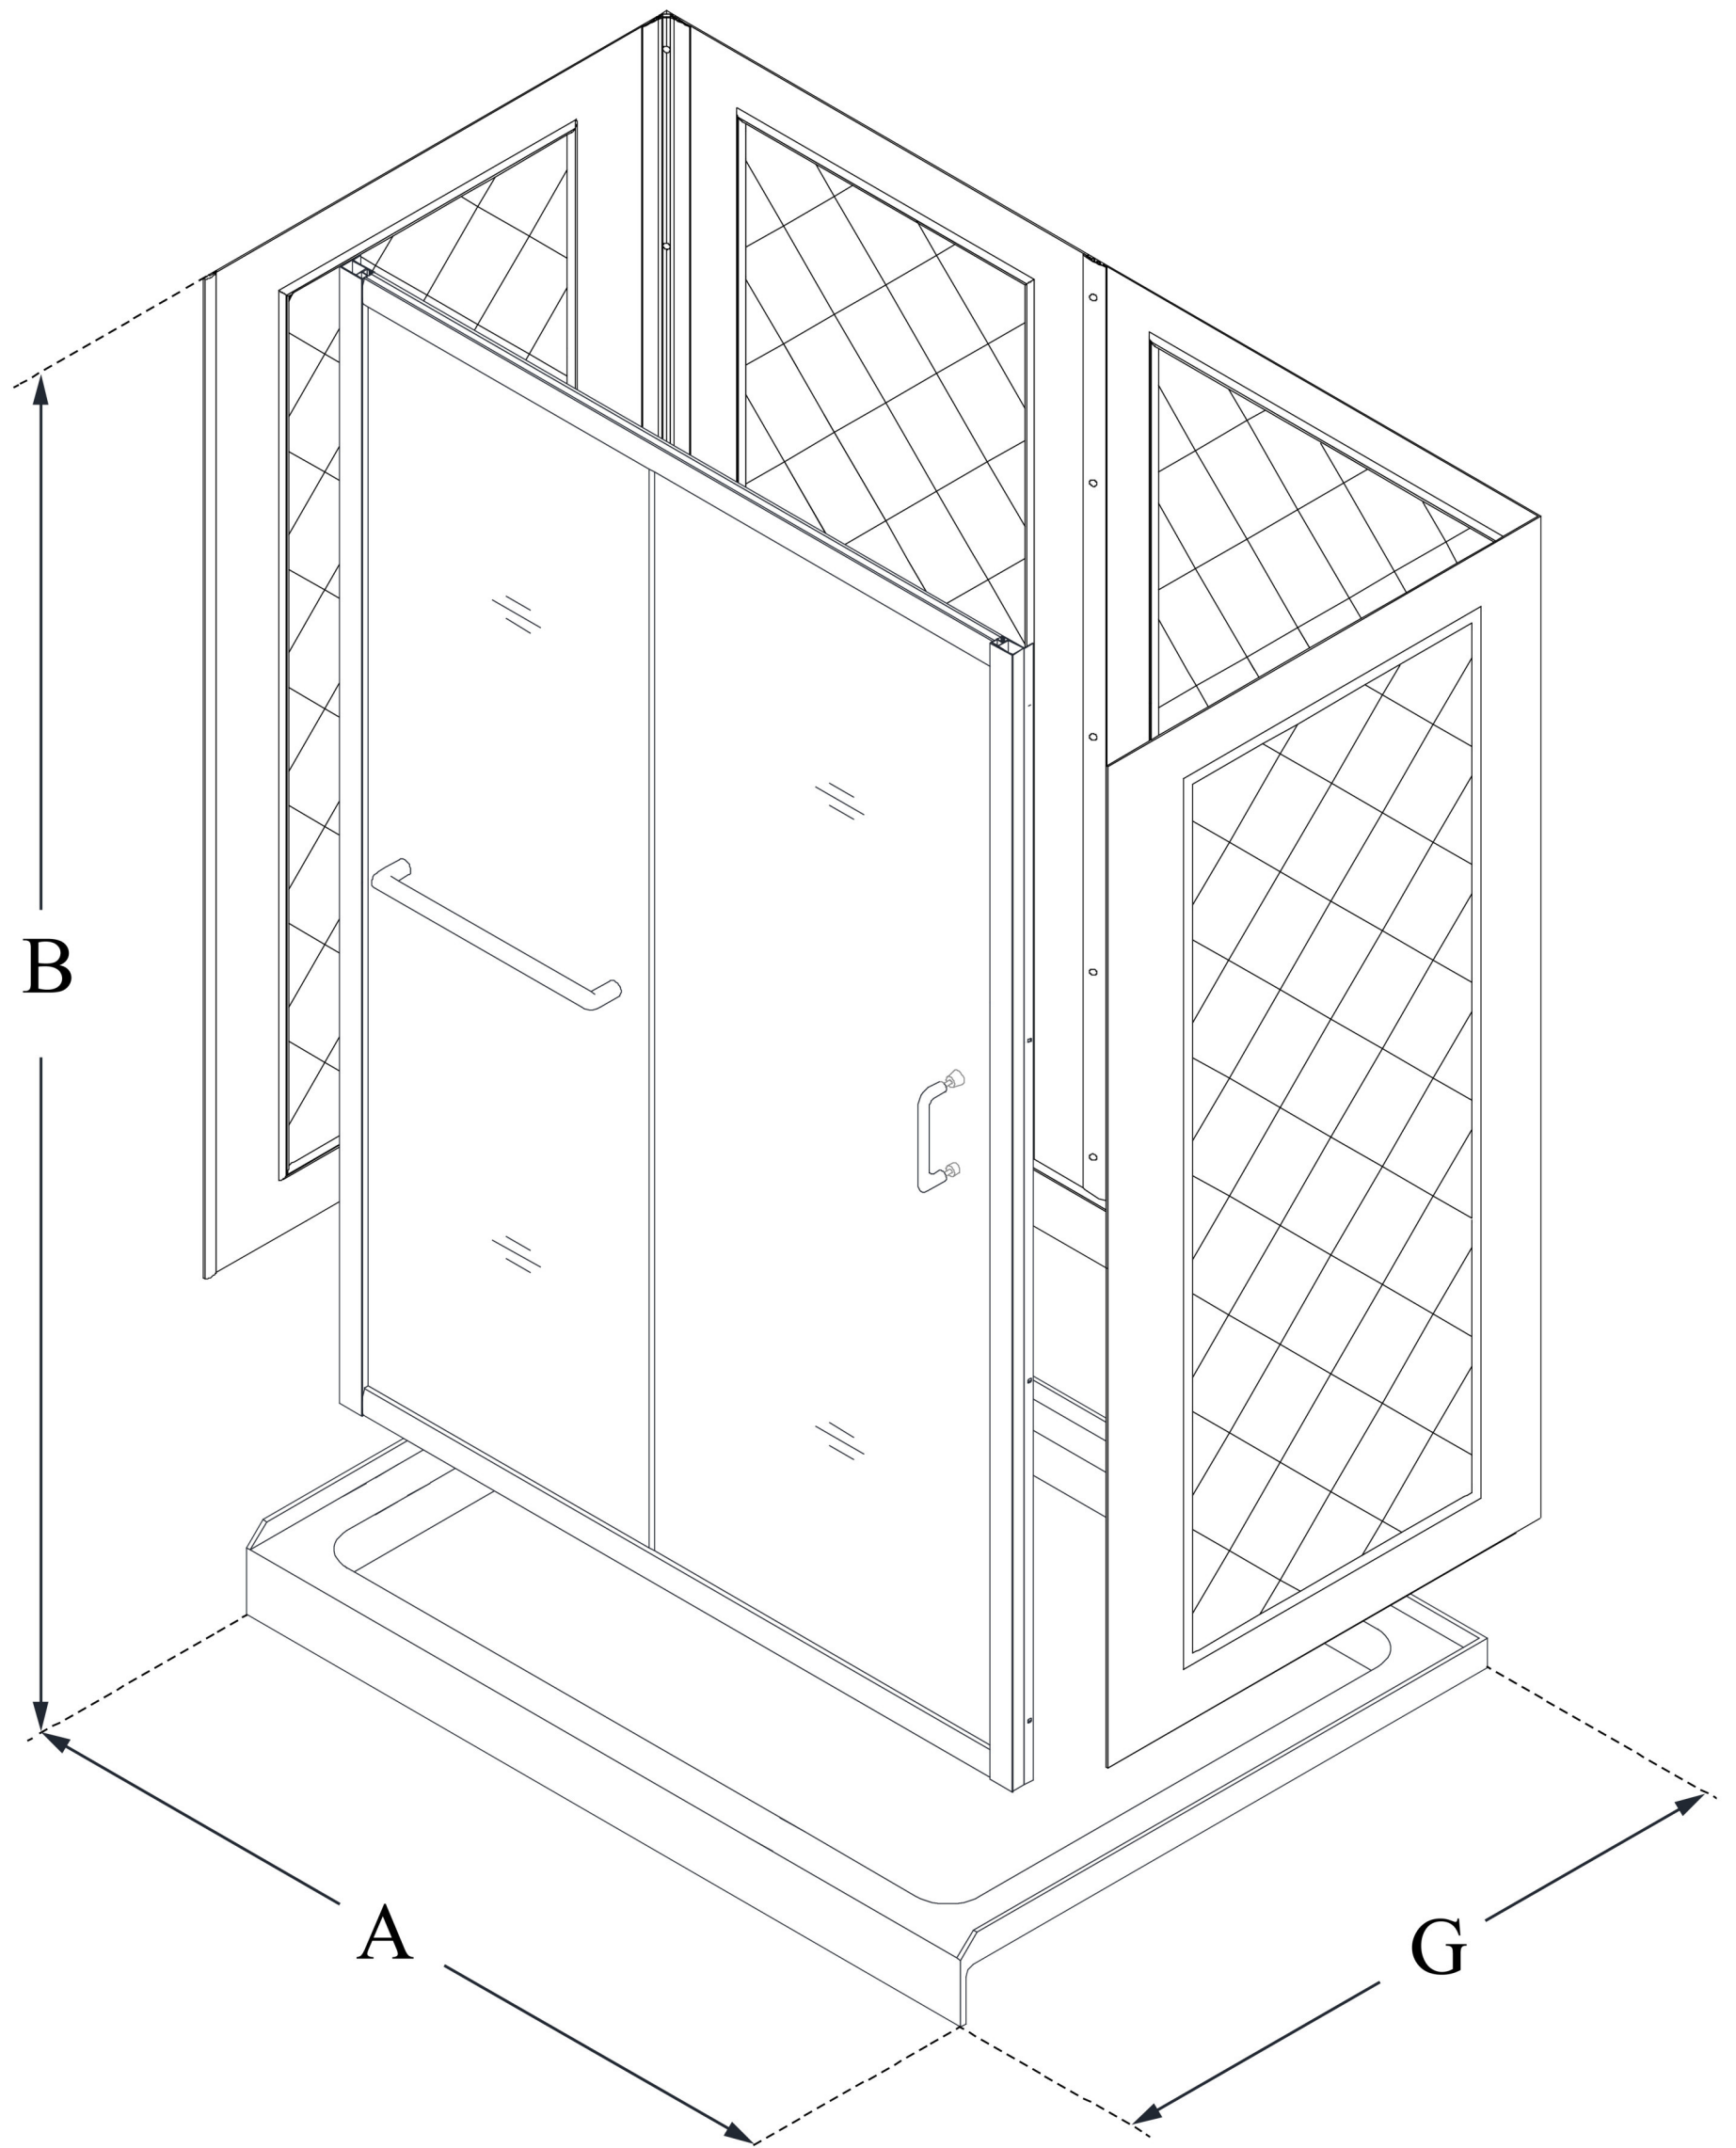

DL-6119

INFINITY-Z

DreamLine Infinity-Z 36 in. D x
60 in. W x 76 3/4 in. H Frameless
Sliding Shower Door, Shower
Base and QWALL-5 Backwall Kit

KIT CONTENTS:

- SHOWER DOOR
- SHOWER BASE
- QWALL BACKWALLS

CONFIGURATION DIMENSIONS:

A: 60 in.

KIT WIDTH

B: 76 3/4 in.

KIT HEIGHT

G: 36 in.

KIT DEPTH

AVAILABLE DRAIN LOCATIONS:

- CENTER
- LEFT
- RIGHT

For precise drain location, please refer to the
included base technical drawing

DreamLine reserves the right to update or modify the hardware or materials pictured
without prior notice for the purpose of product improvement and customer satisfaction.