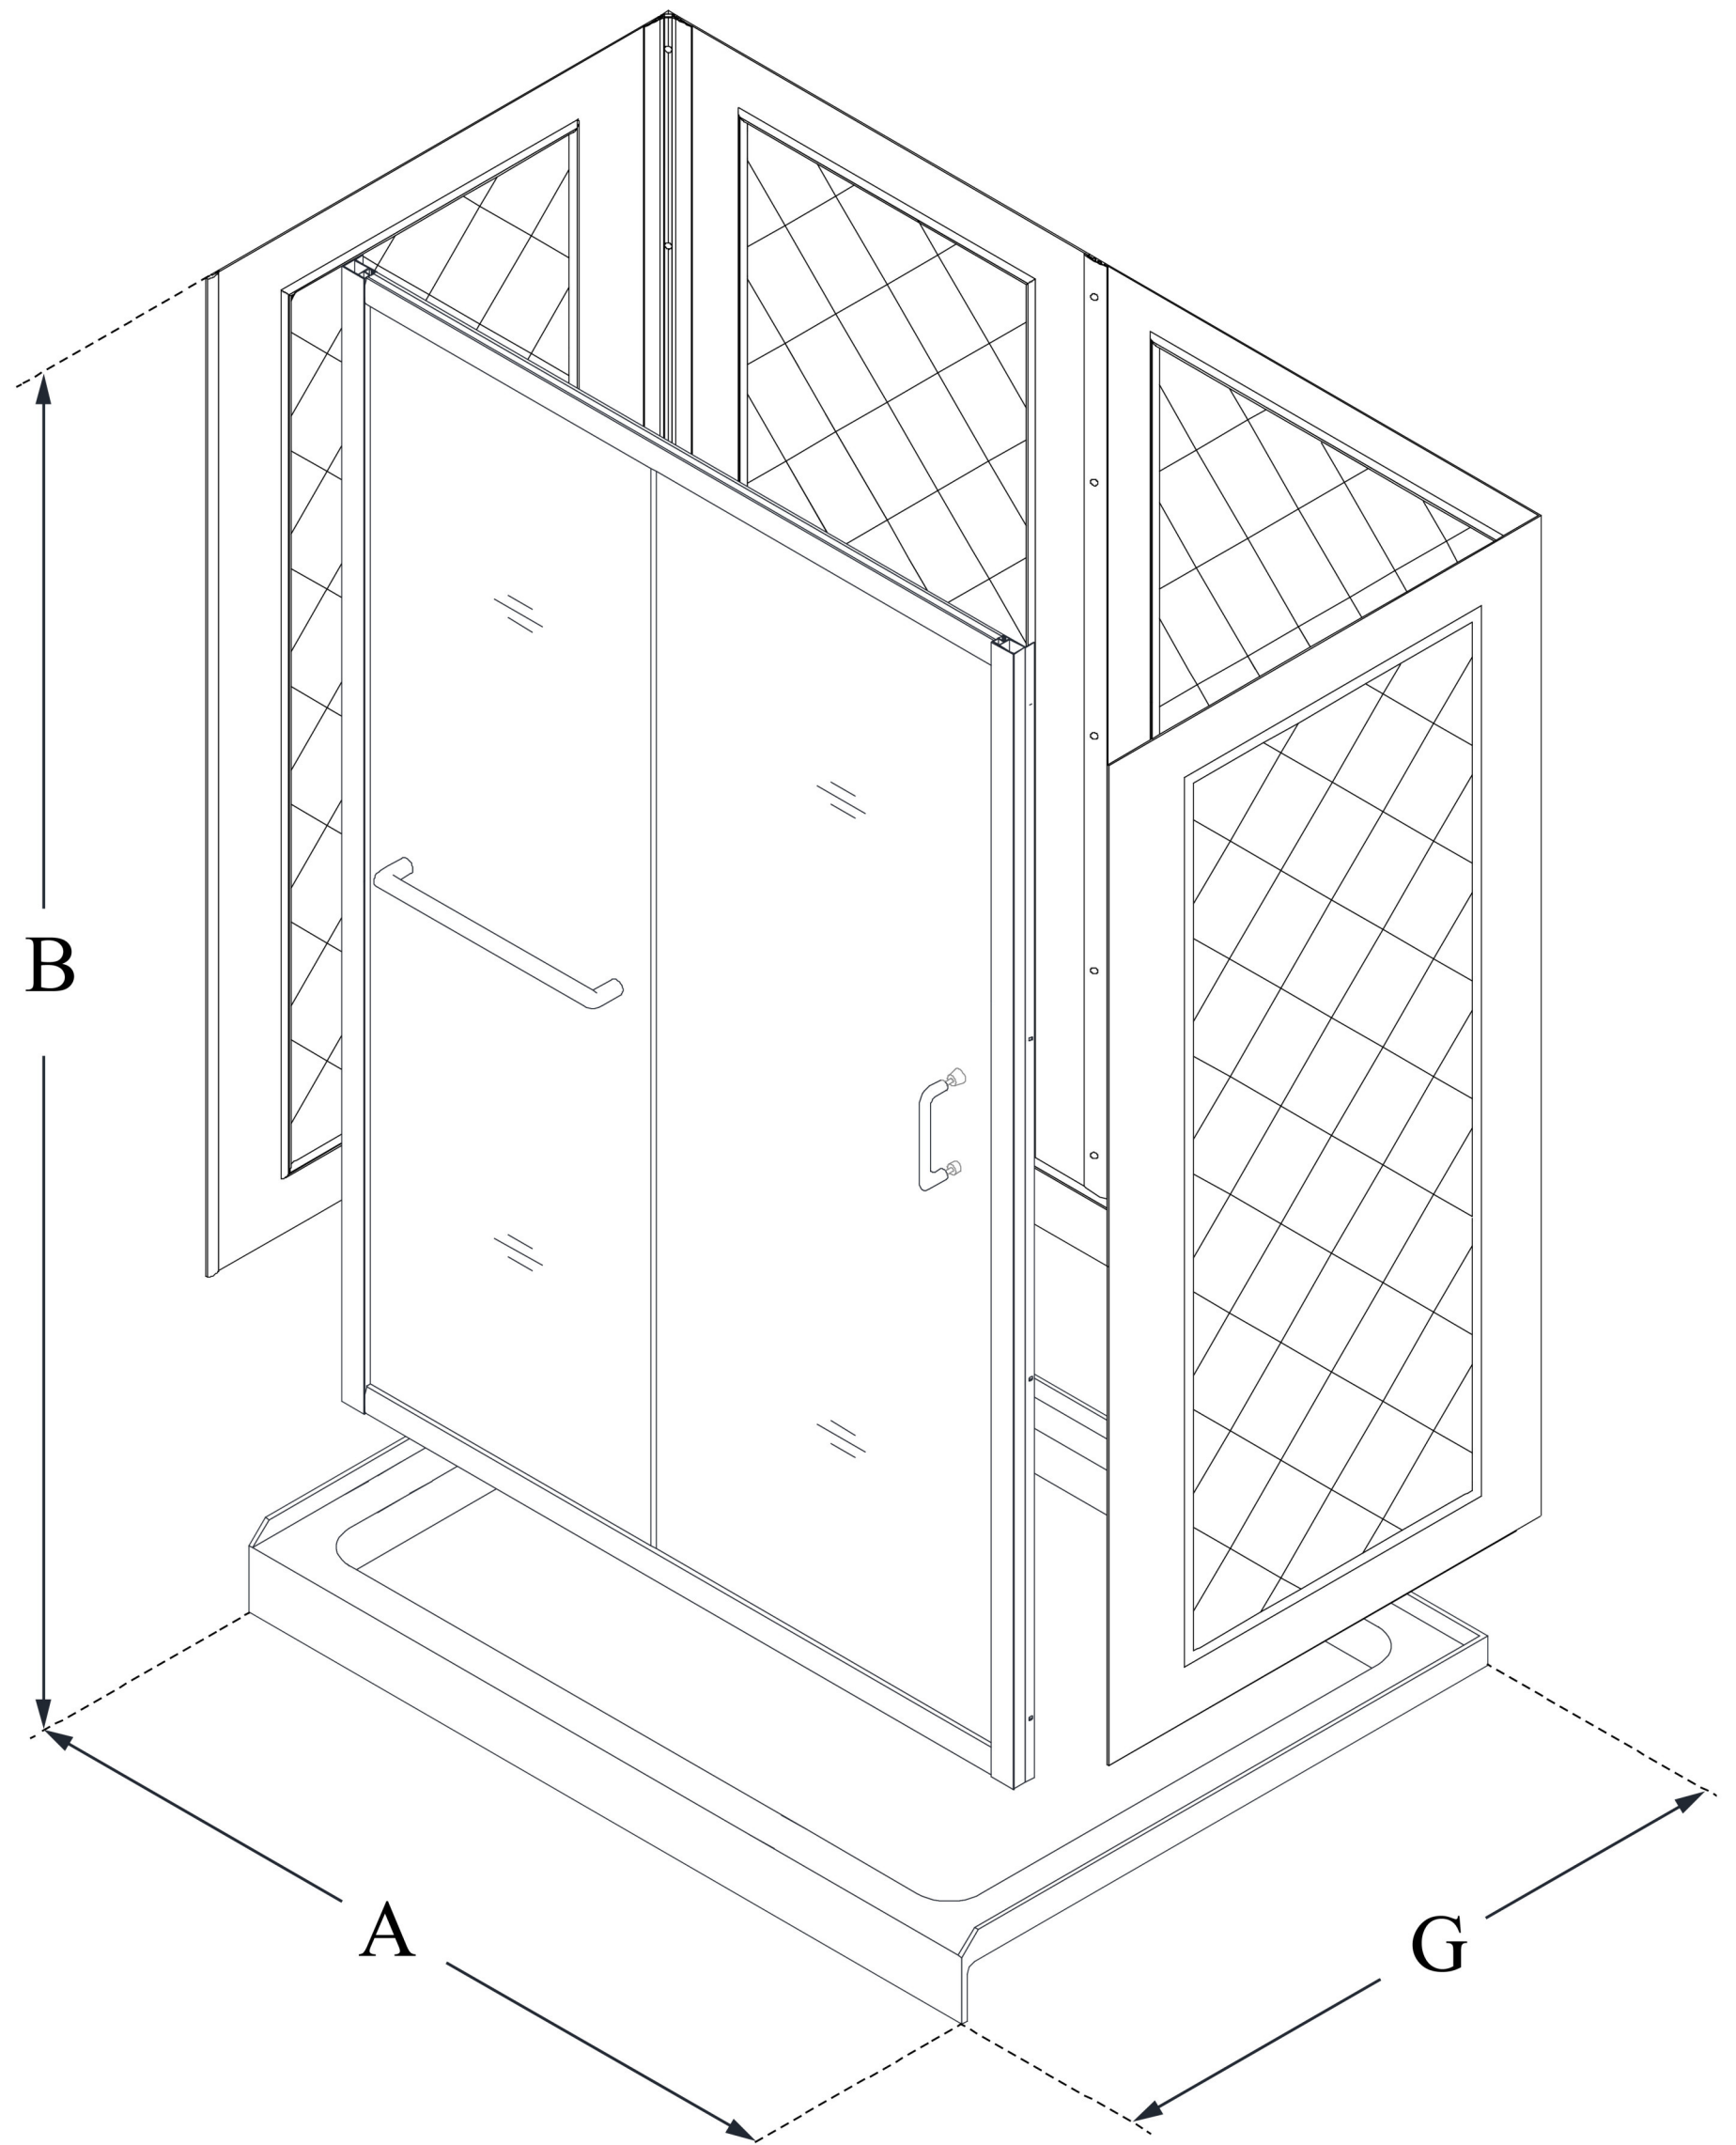

DL-6118

INFINITY-Z

DreamLine Infinity-Z 34 in. D x 60 in. W x 76 3/4 in. H Frameless Sliding Shower Door, Shower Base and QWALL-5 Backwall Kit

KIT CONTENTS:

- SHOWER DOOR
- SHOWER BASE
- QWALL BACKWALLS

CONFIGURATION DIMENSIONS:

A: 60 in.

KIT WIDTH

B: 76 3/4 in.

KIT HEIGHT

G: 34 in.

KIT DEPTH

AVAILABLE DRAIN LOCATIONS:

- CENTER
- LEFT
- RIGHT

For precise drain location, please refer to the included base technical drawing

DreamLine reserves the right to update or modify the hardware or materials pictured without prior notice for the purpose of product improvement and customer satisfaction.