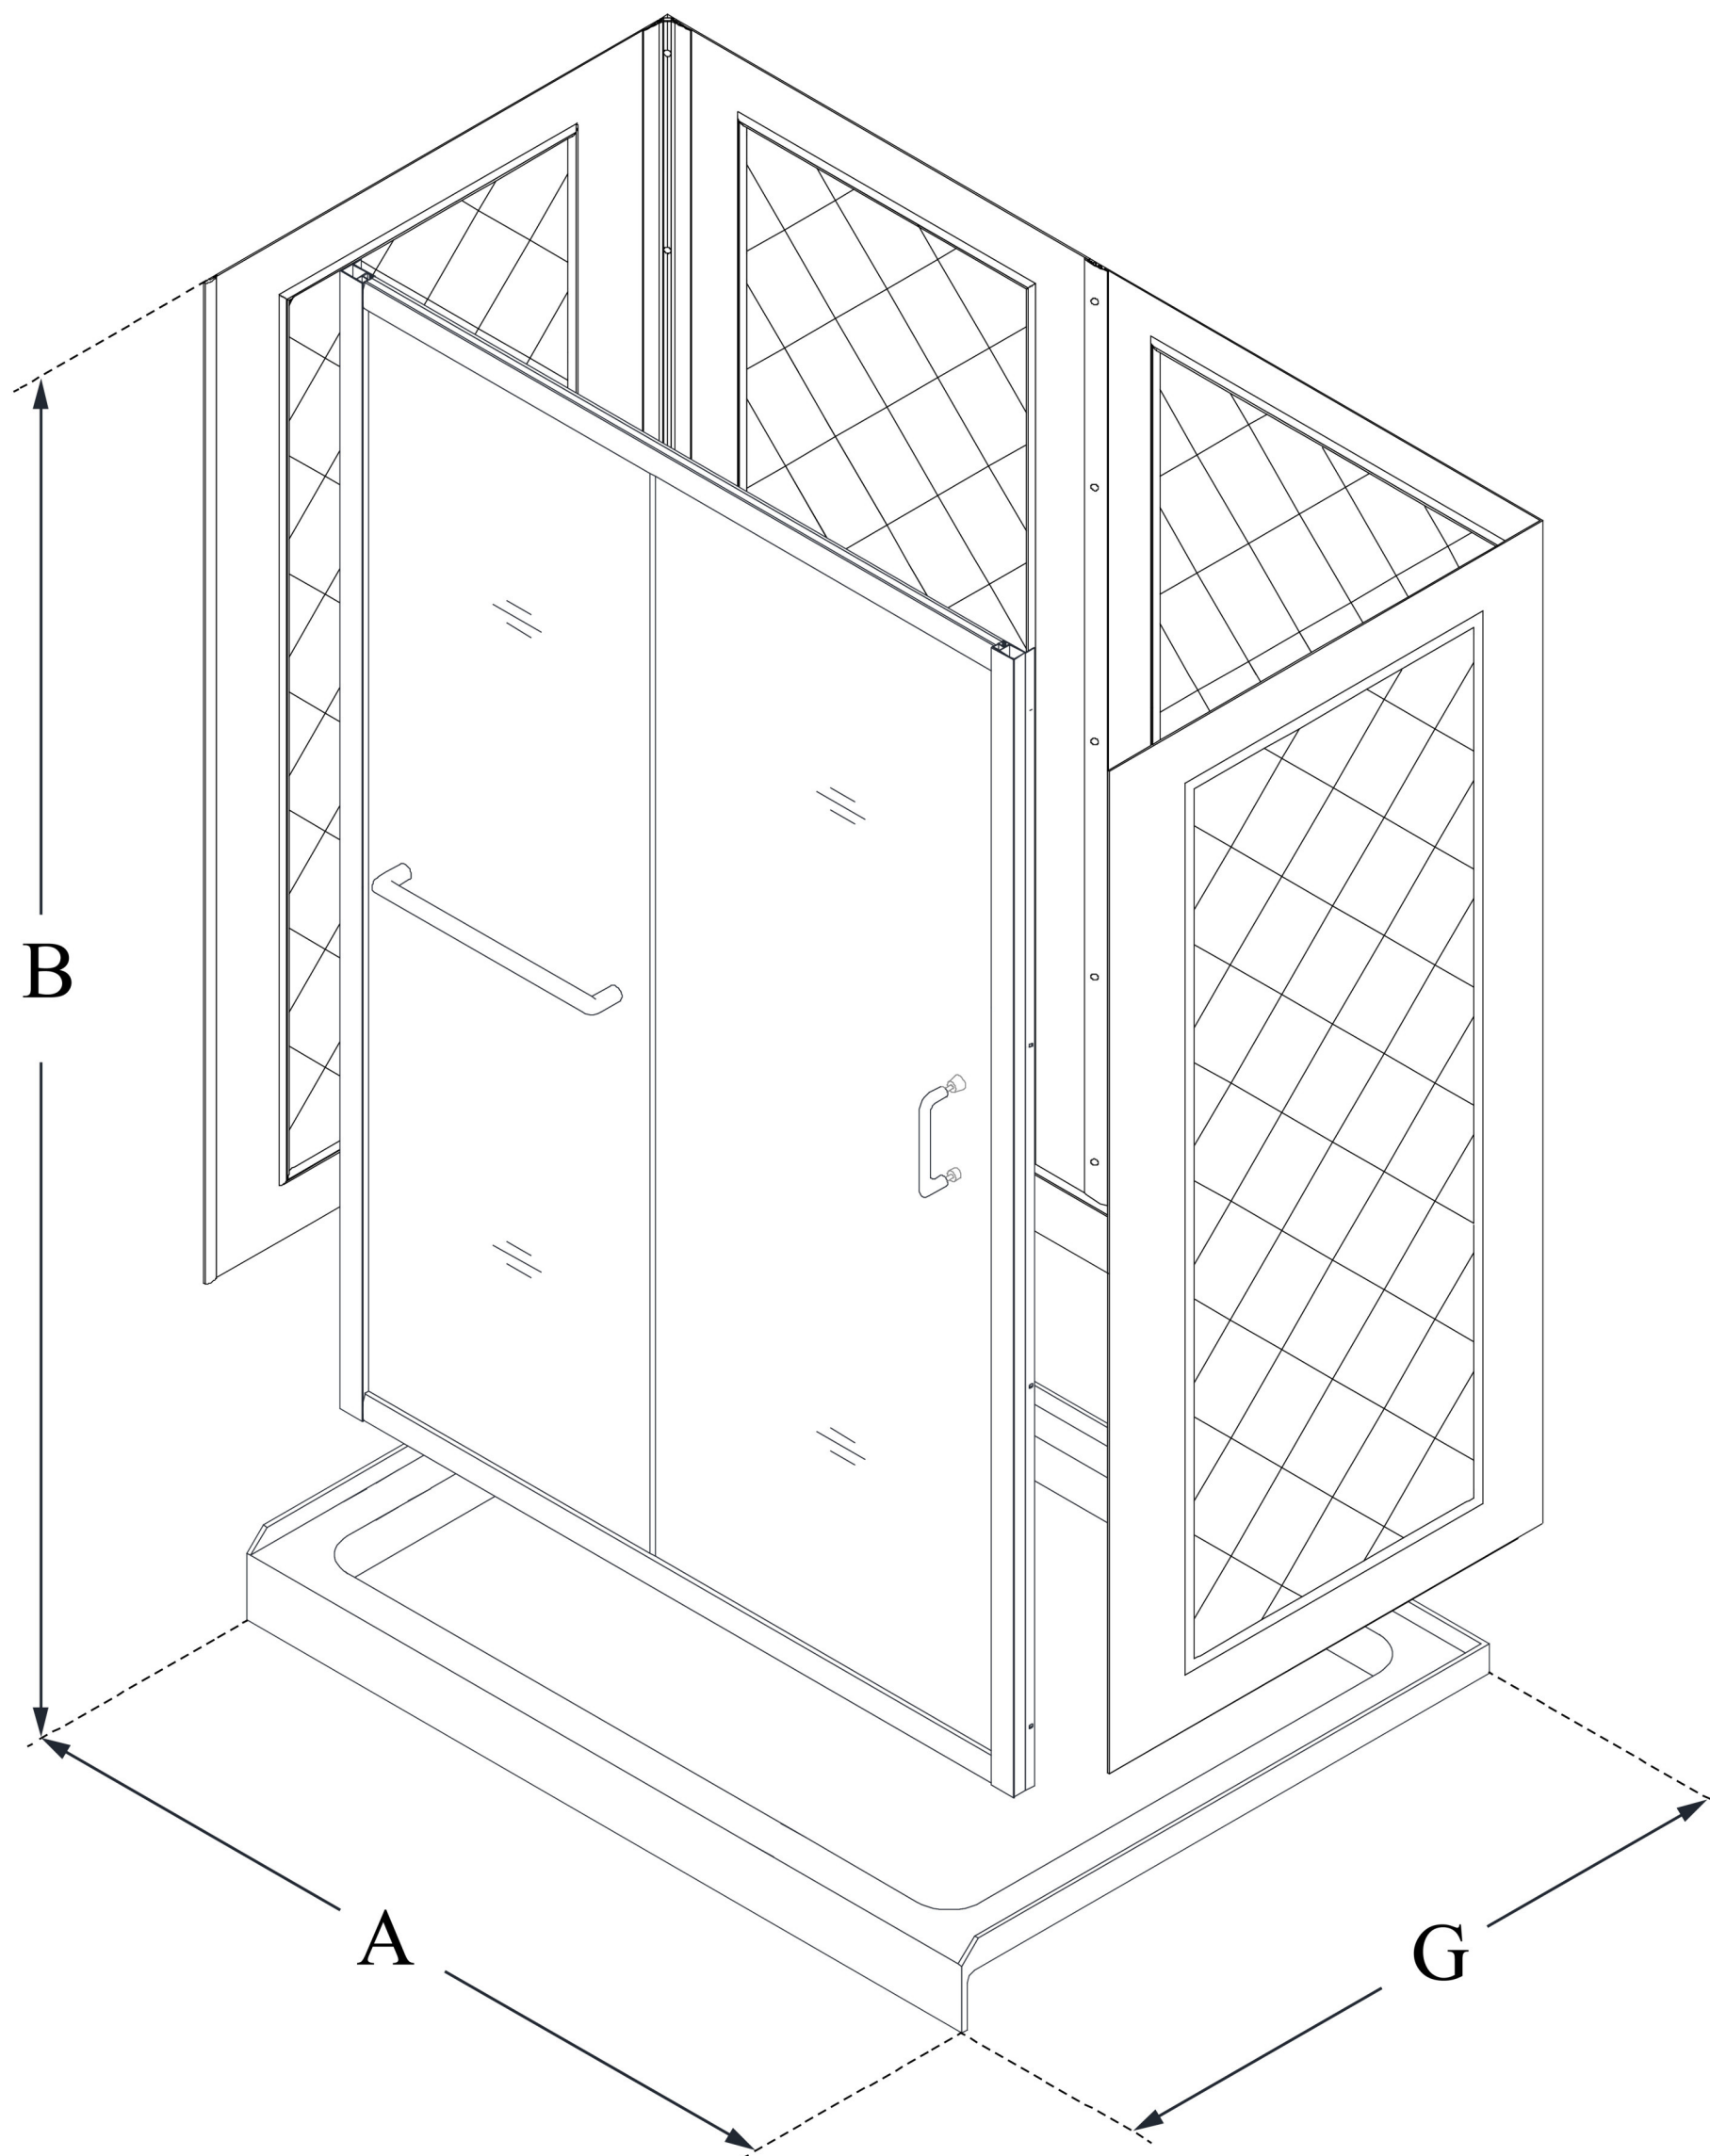

DL-6117

INFINITY-Z

DreamLine Infinity-Z 32 in. D x
60 in. W x 76 3/4 in. H Frameless
Sliding Shower Door, Shower
Base and QWALL-5 Backwall Kit

KIT CONTENTS:

- SHOWER DOOR
- SHOWER BASE
- QWALL BACKWALLS

CONFIGURATION DIMENSIONS:

A: 60 in.
KIT WIDTH

B: 76 3/4 in.
KIT HEIGHT

G: 32 in.
KIT DEPTH

AVAILABLE DRAIN LOCATIONS:

- CENTER
- LEFT
- RIGHT

For precise drain location, please refer to the
included base technical drawing

DreamLine reserves the right to update or modify the hardware or materials pictured
without prior notice for the purpose of product improvement and customer satisfaction.