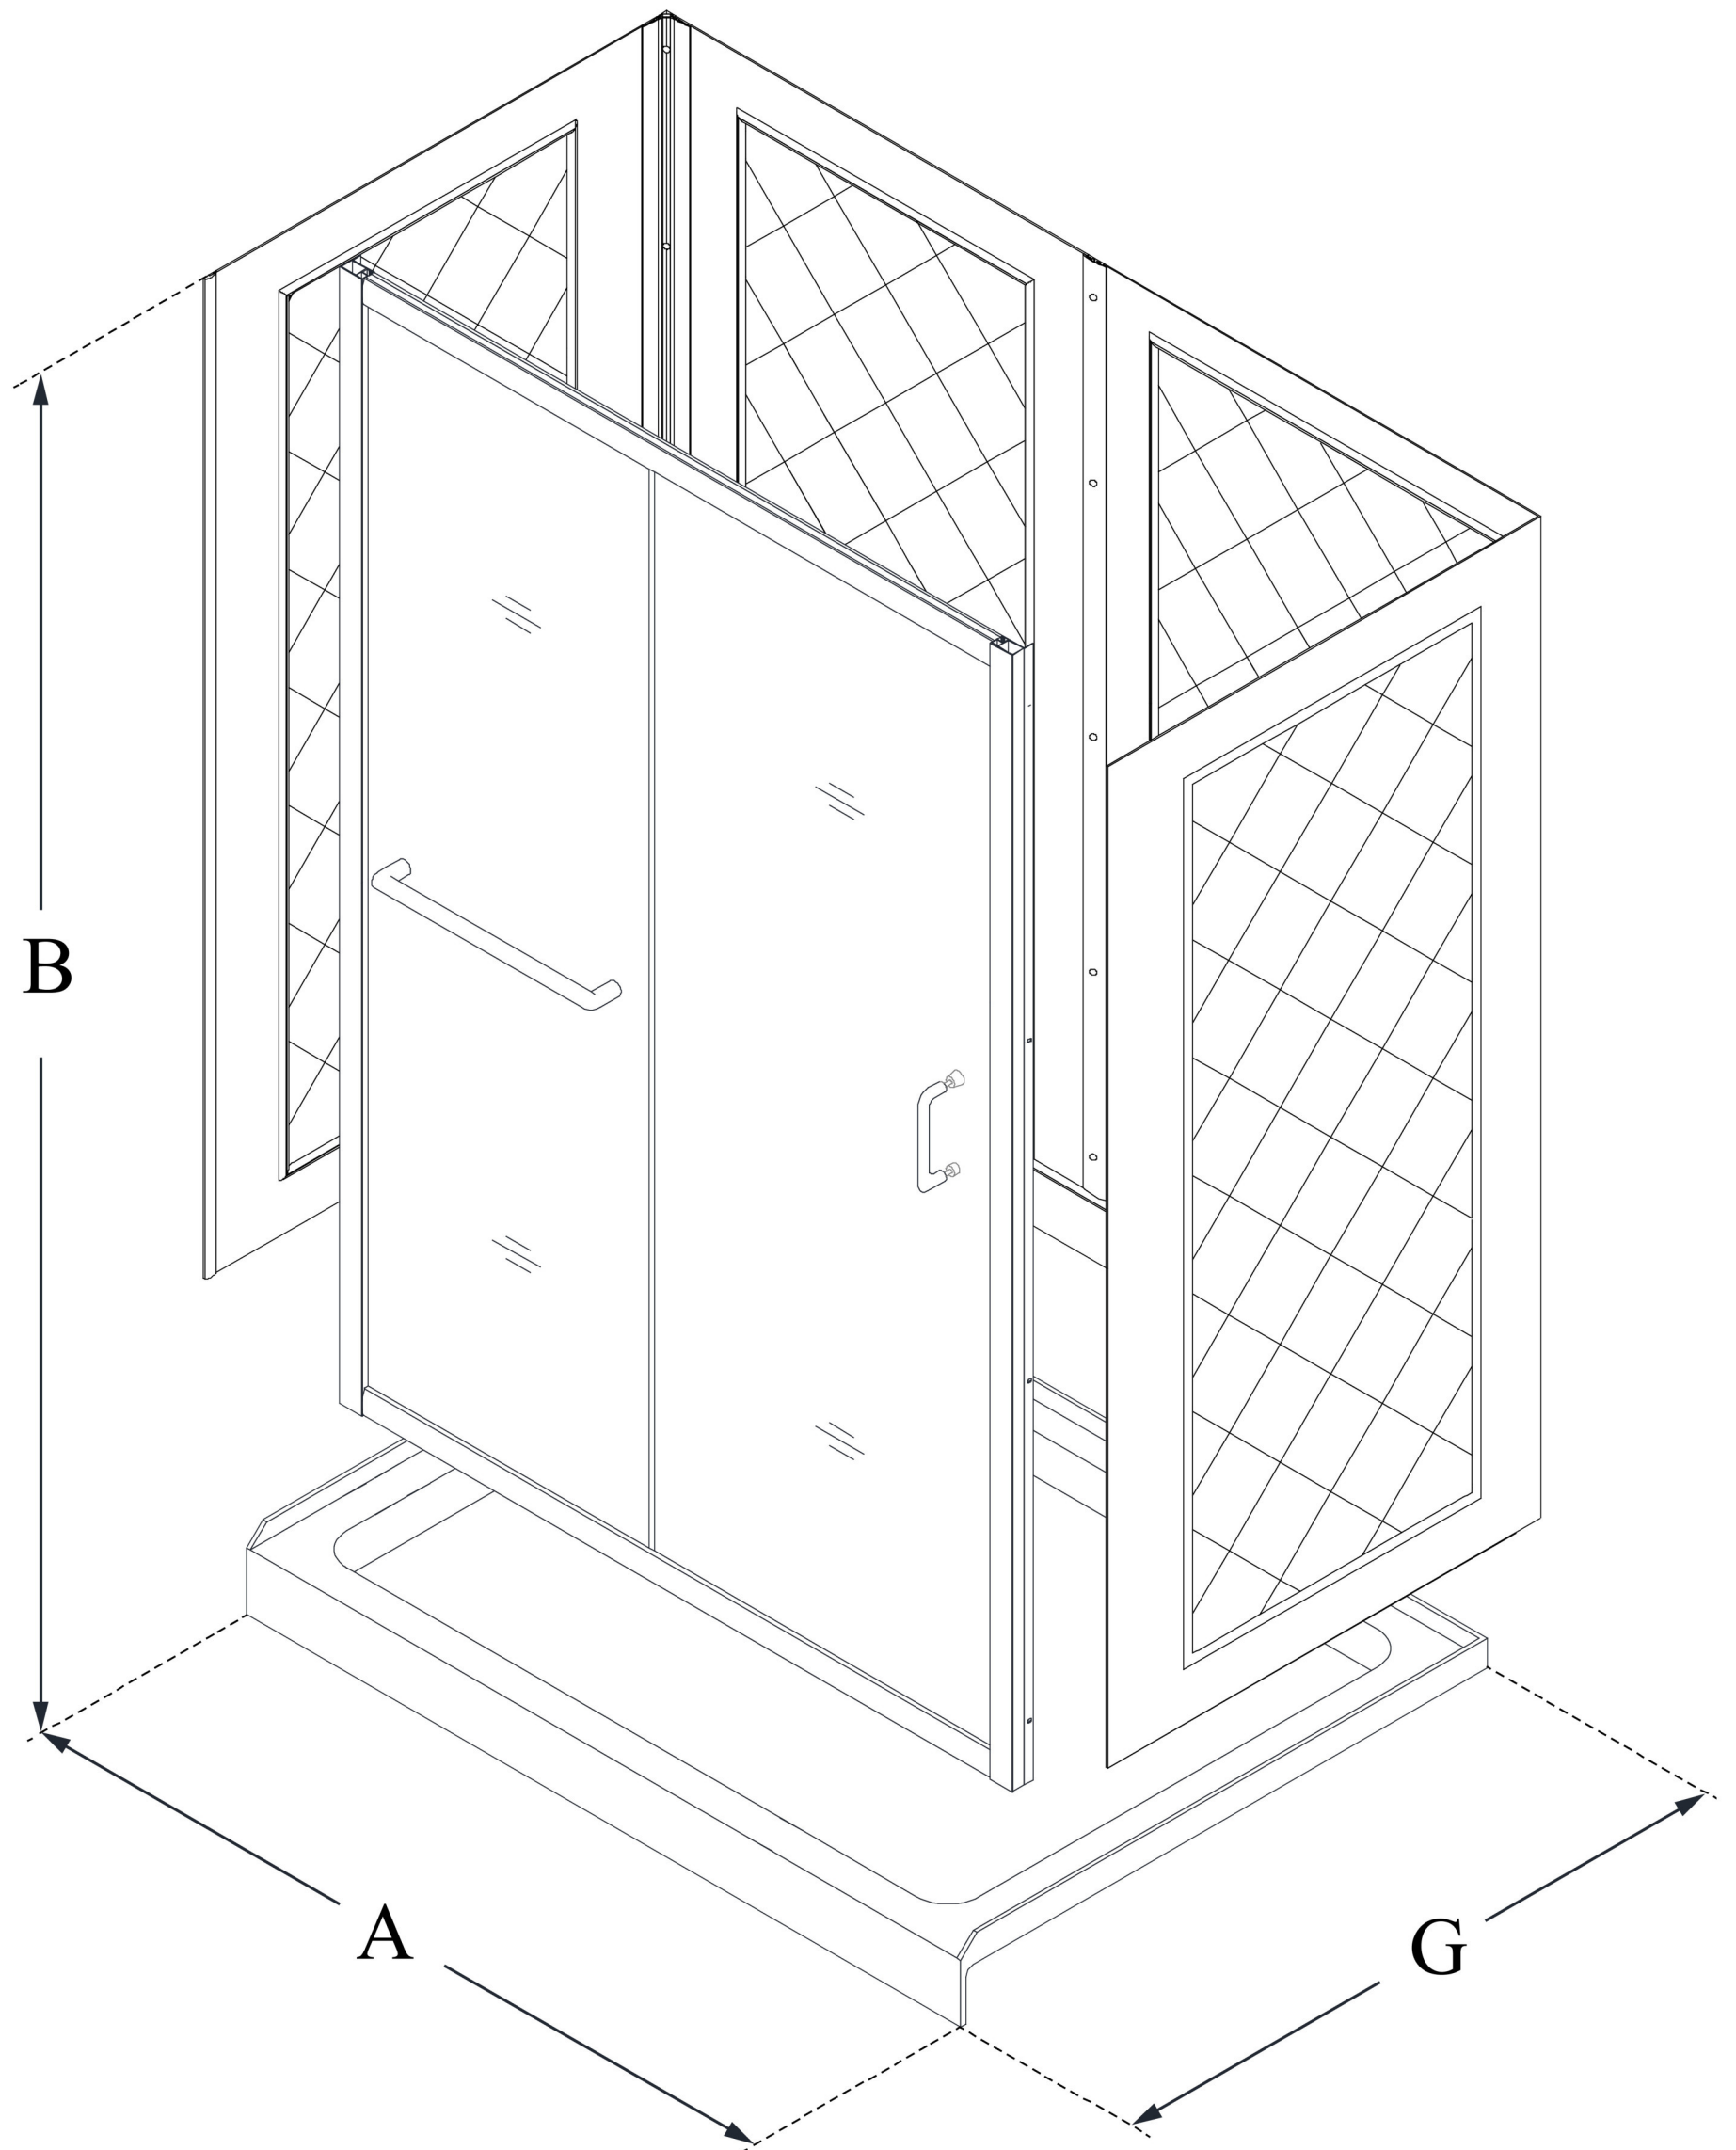

## **INFINITY-Z**

DreamLine Infinity-Z 30 in. D x 60 in. W x 76 3/4 in. H Frameless Sliding Shower Door, Shower Base and QWALL-5 Backwall Kit

### **KIT CONTENTS:**

- SHOWER DOOR
- SHOWER BASE
- QWALL BACKWALLS

### **CONFIGURATION DIMENSIONS:**

**A: 60 in.**

KIT WIDTH

**B: 76 3/4 in.**

KIT HEIGHT

**G: 30 in.**

KIT DEPTH

### **AVAILABLE DRAIN LOCATIONS:**

- CENTER
- LEFT
- RIGHT

For precise drain location, please refer to the included base technical drawing

DreamLine reserves the right to update or modify the hardware or materials pictured without prior notice for the purpose of product improvement and customer satisfaction.