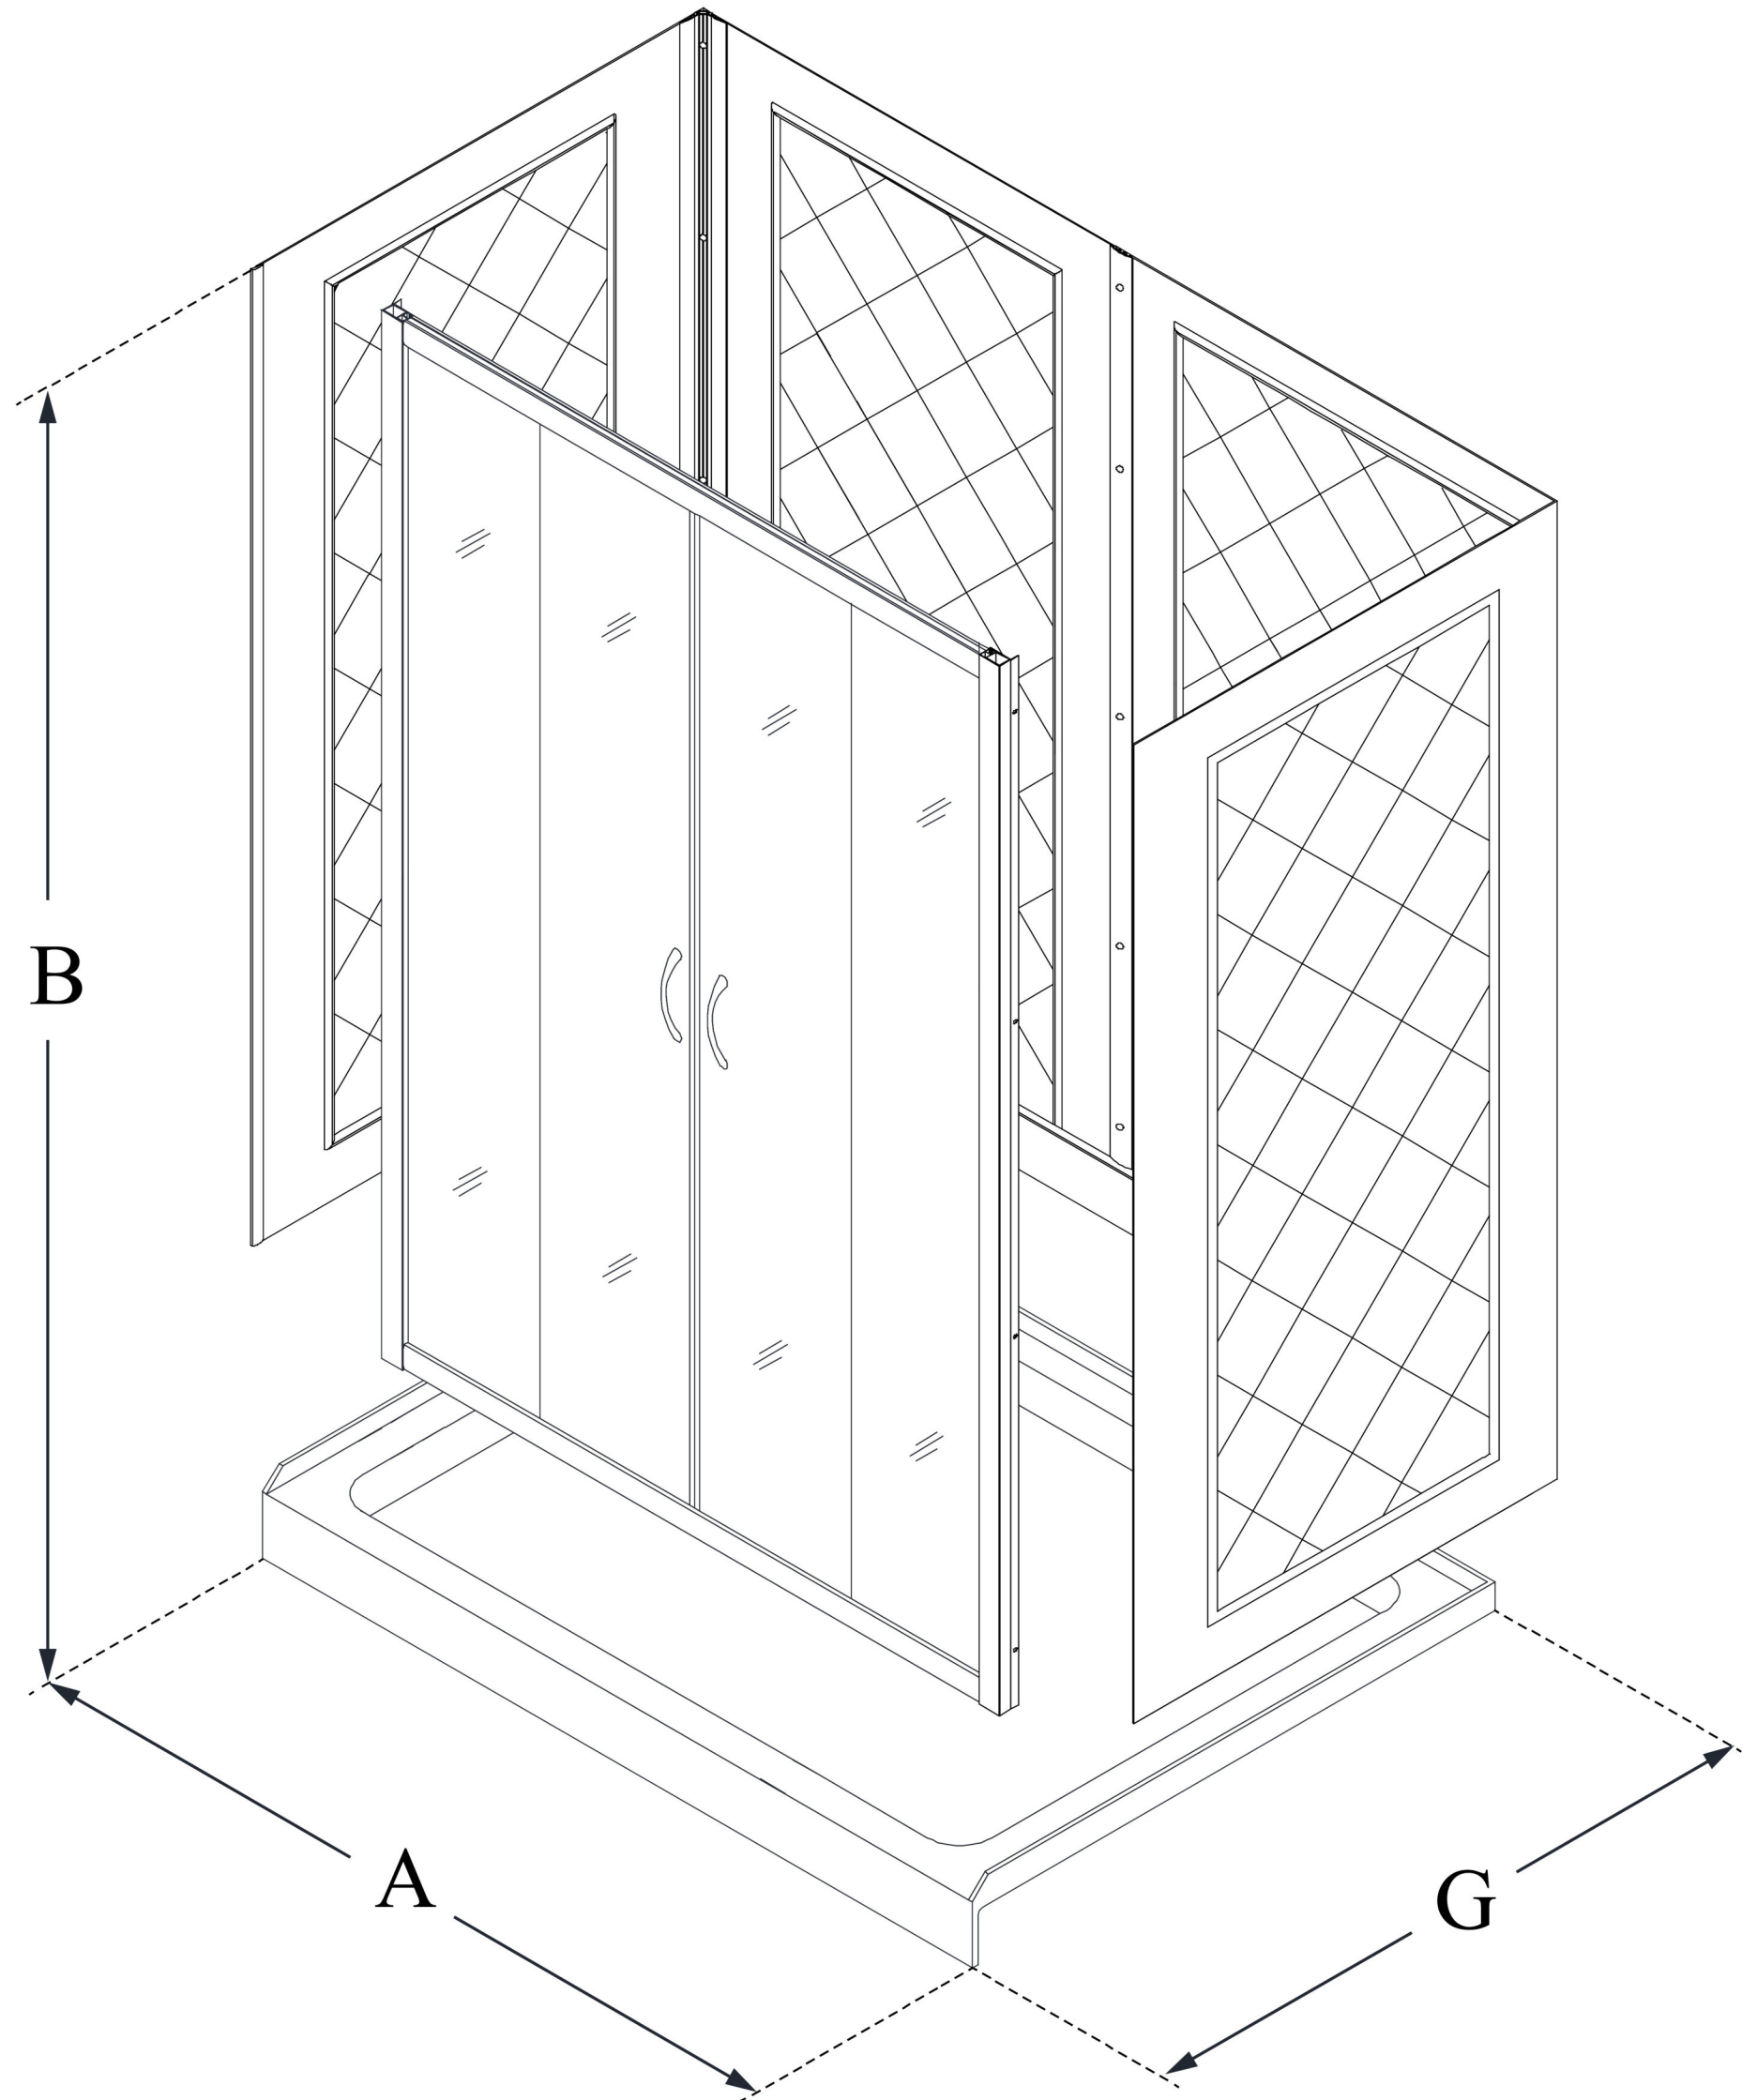

DL-6115

VISIONS

DreamLine Visions 36 in. D x 60 in. W x 76 3/4 in. H Frameless Sliding Shower Door, Shower Base and QWALL-5 Backwall Kit

KIT CONTENTS:

- SHOWER DOOR
- SHOWER BASE
- QWALL BACKWALLS

CONFIGURATION DIMENSIONS:

A: 60 in.

KIT WIDTH

B: 76 3/4 in.

KIT HEIGHT

G: 36 in.

KIT DEPTH

AVAILABLE DRAIN LOCATIONS:

- CENTER
- LEFT
- RIGHT

For precise drain location, please refer to the included base technical drawing

DreamLine reserves the right to update or modify the hardware or materials pictured without prior notice for the purpose of product improvement and customer satisfaction.