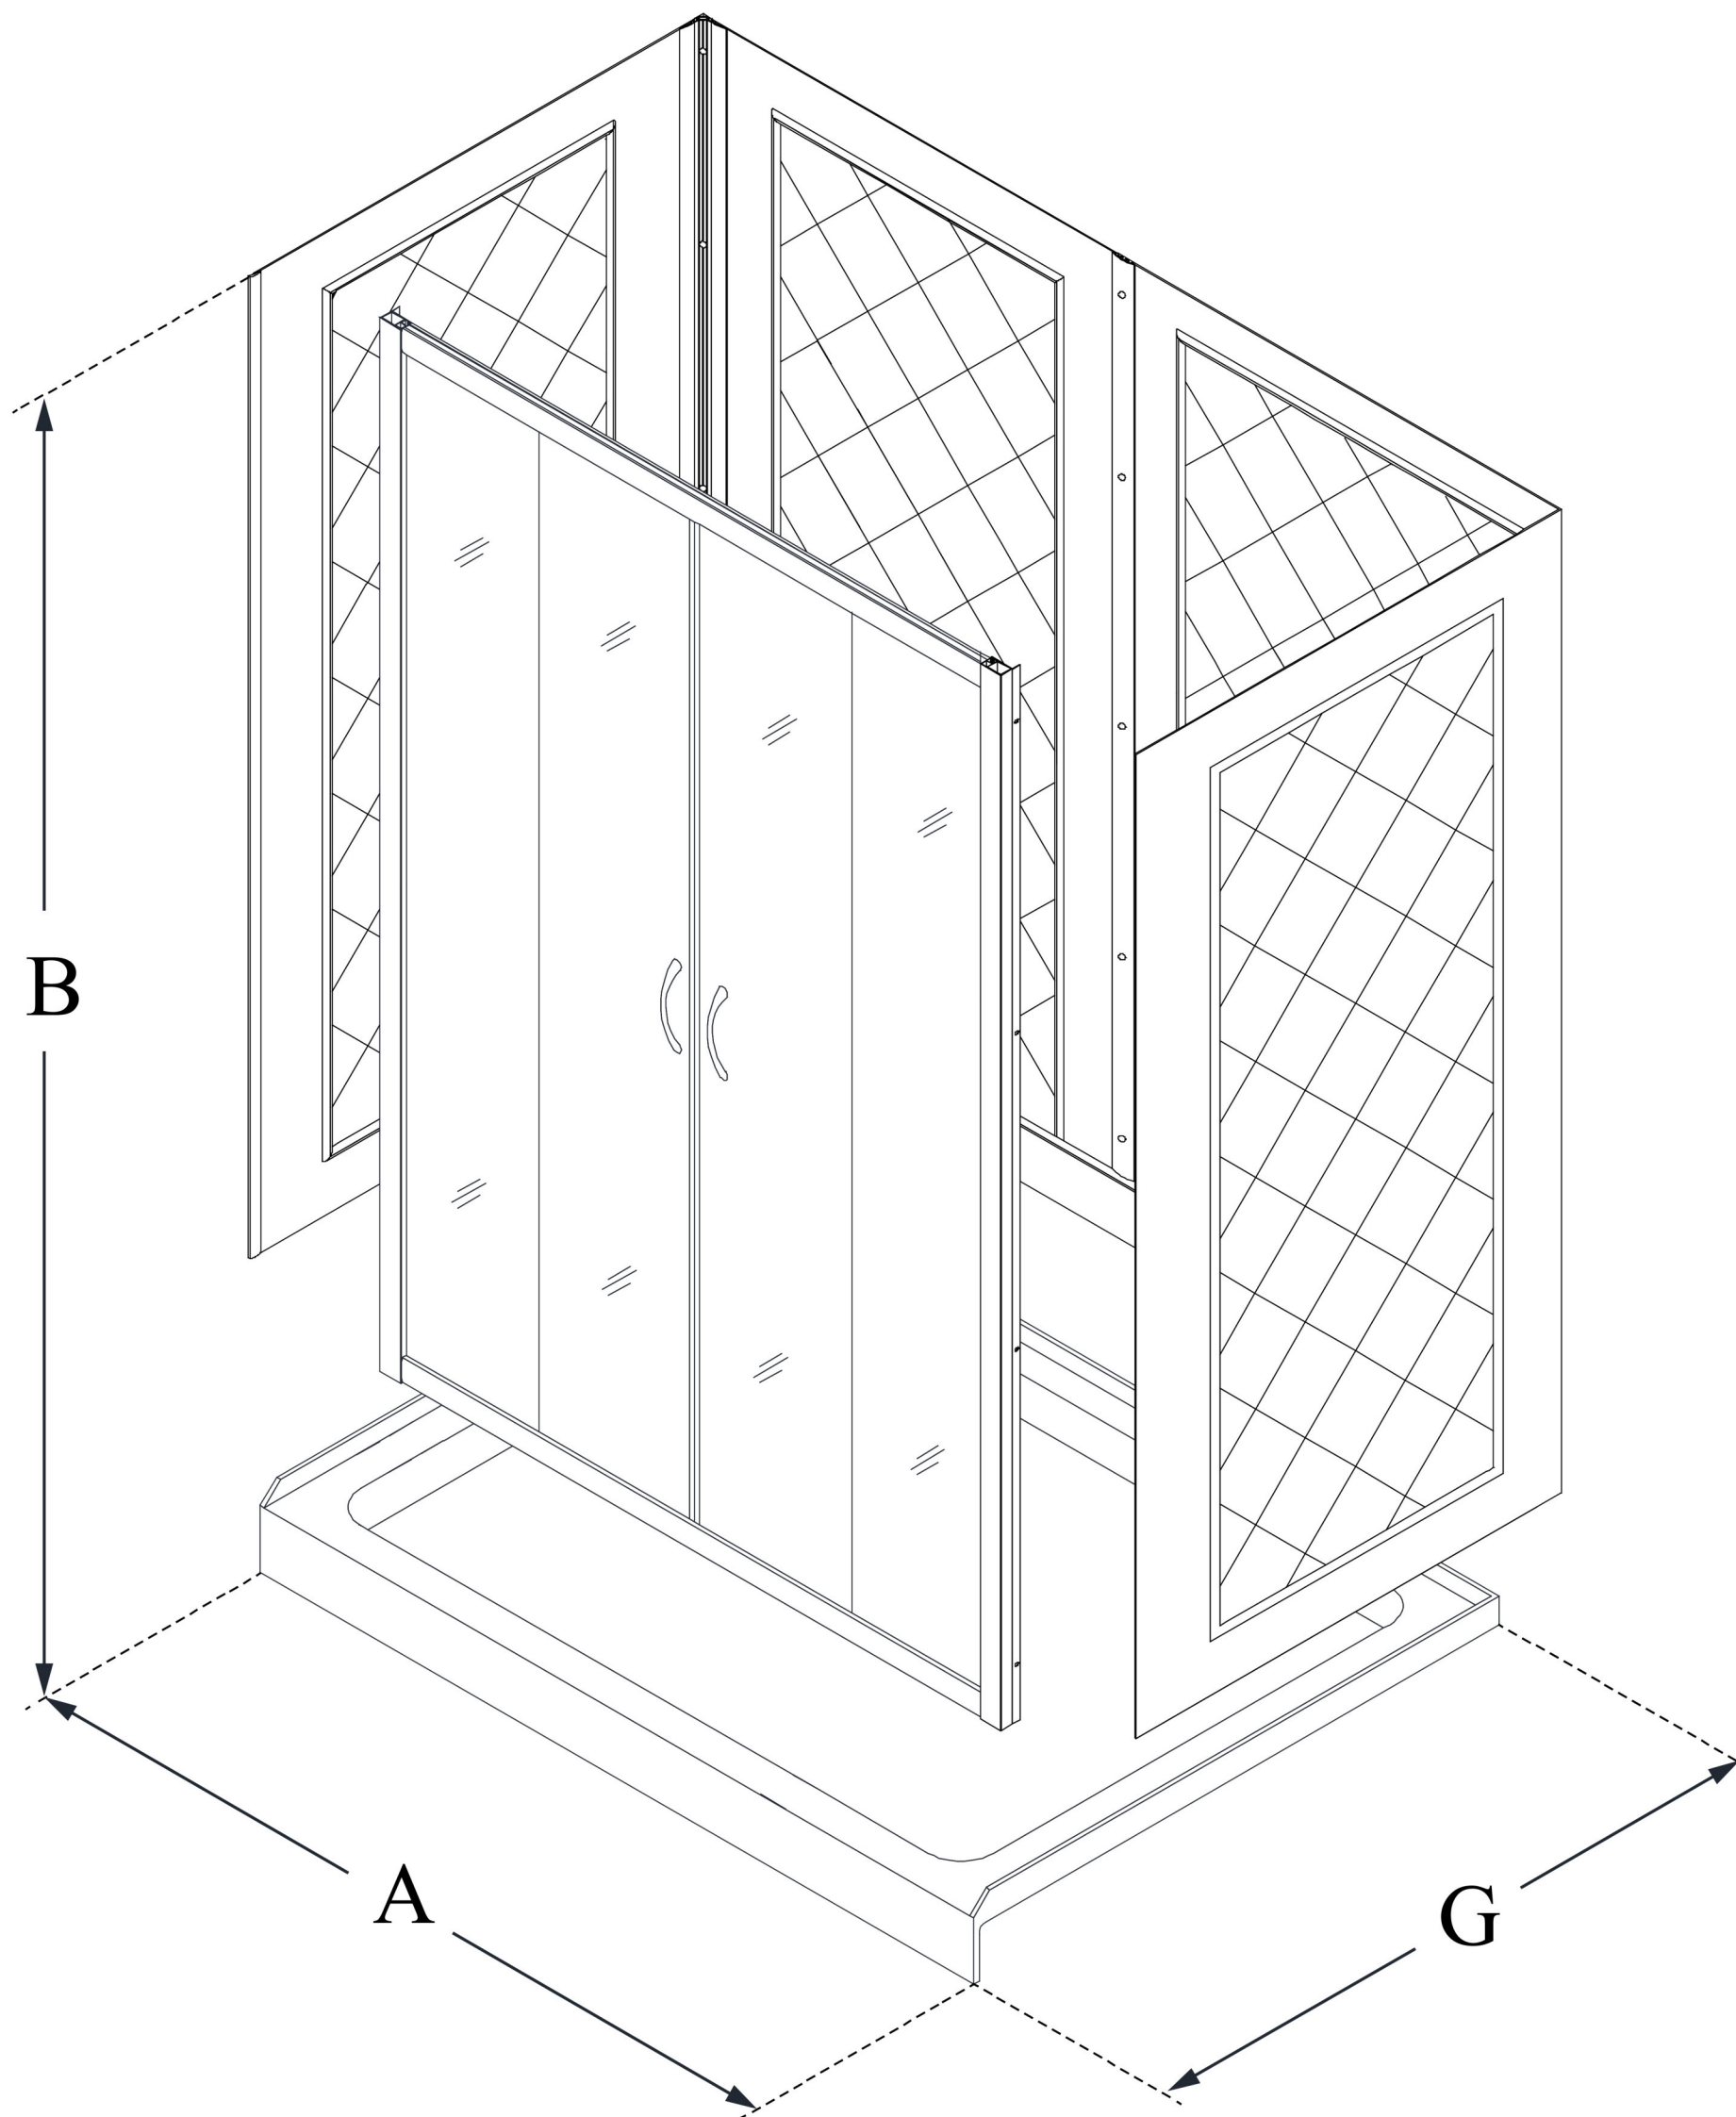

DL-6114

VISIONS

DreamLine Visions 34 in. D x 60 in. W x 76 3/4 in. H Frameless Sliding Shower Door, Shower Base and QWALL-5 Backwall Kit

KIT CONTENTS:

- SHOWER DOOR
- SHOWER BASE
- QWALL BACKWALLS

CONFIGURATION DIMENSIONS:

A: 60 in.
KIT WIDTH

B: 76 3/4 in.
KIT HEIGHT

G: 34 in.
KIT DEPTH

AVAILABLE DRAIN LOCATIONS:

- CENTER
- LEFT
- RIGHT

For precise drain location, please refer to the included base technical drawing

DreamLine reserves the right to update or modify the hardware or materials pictured without prior notice for the purpose of product improvement and customer satisfaction.