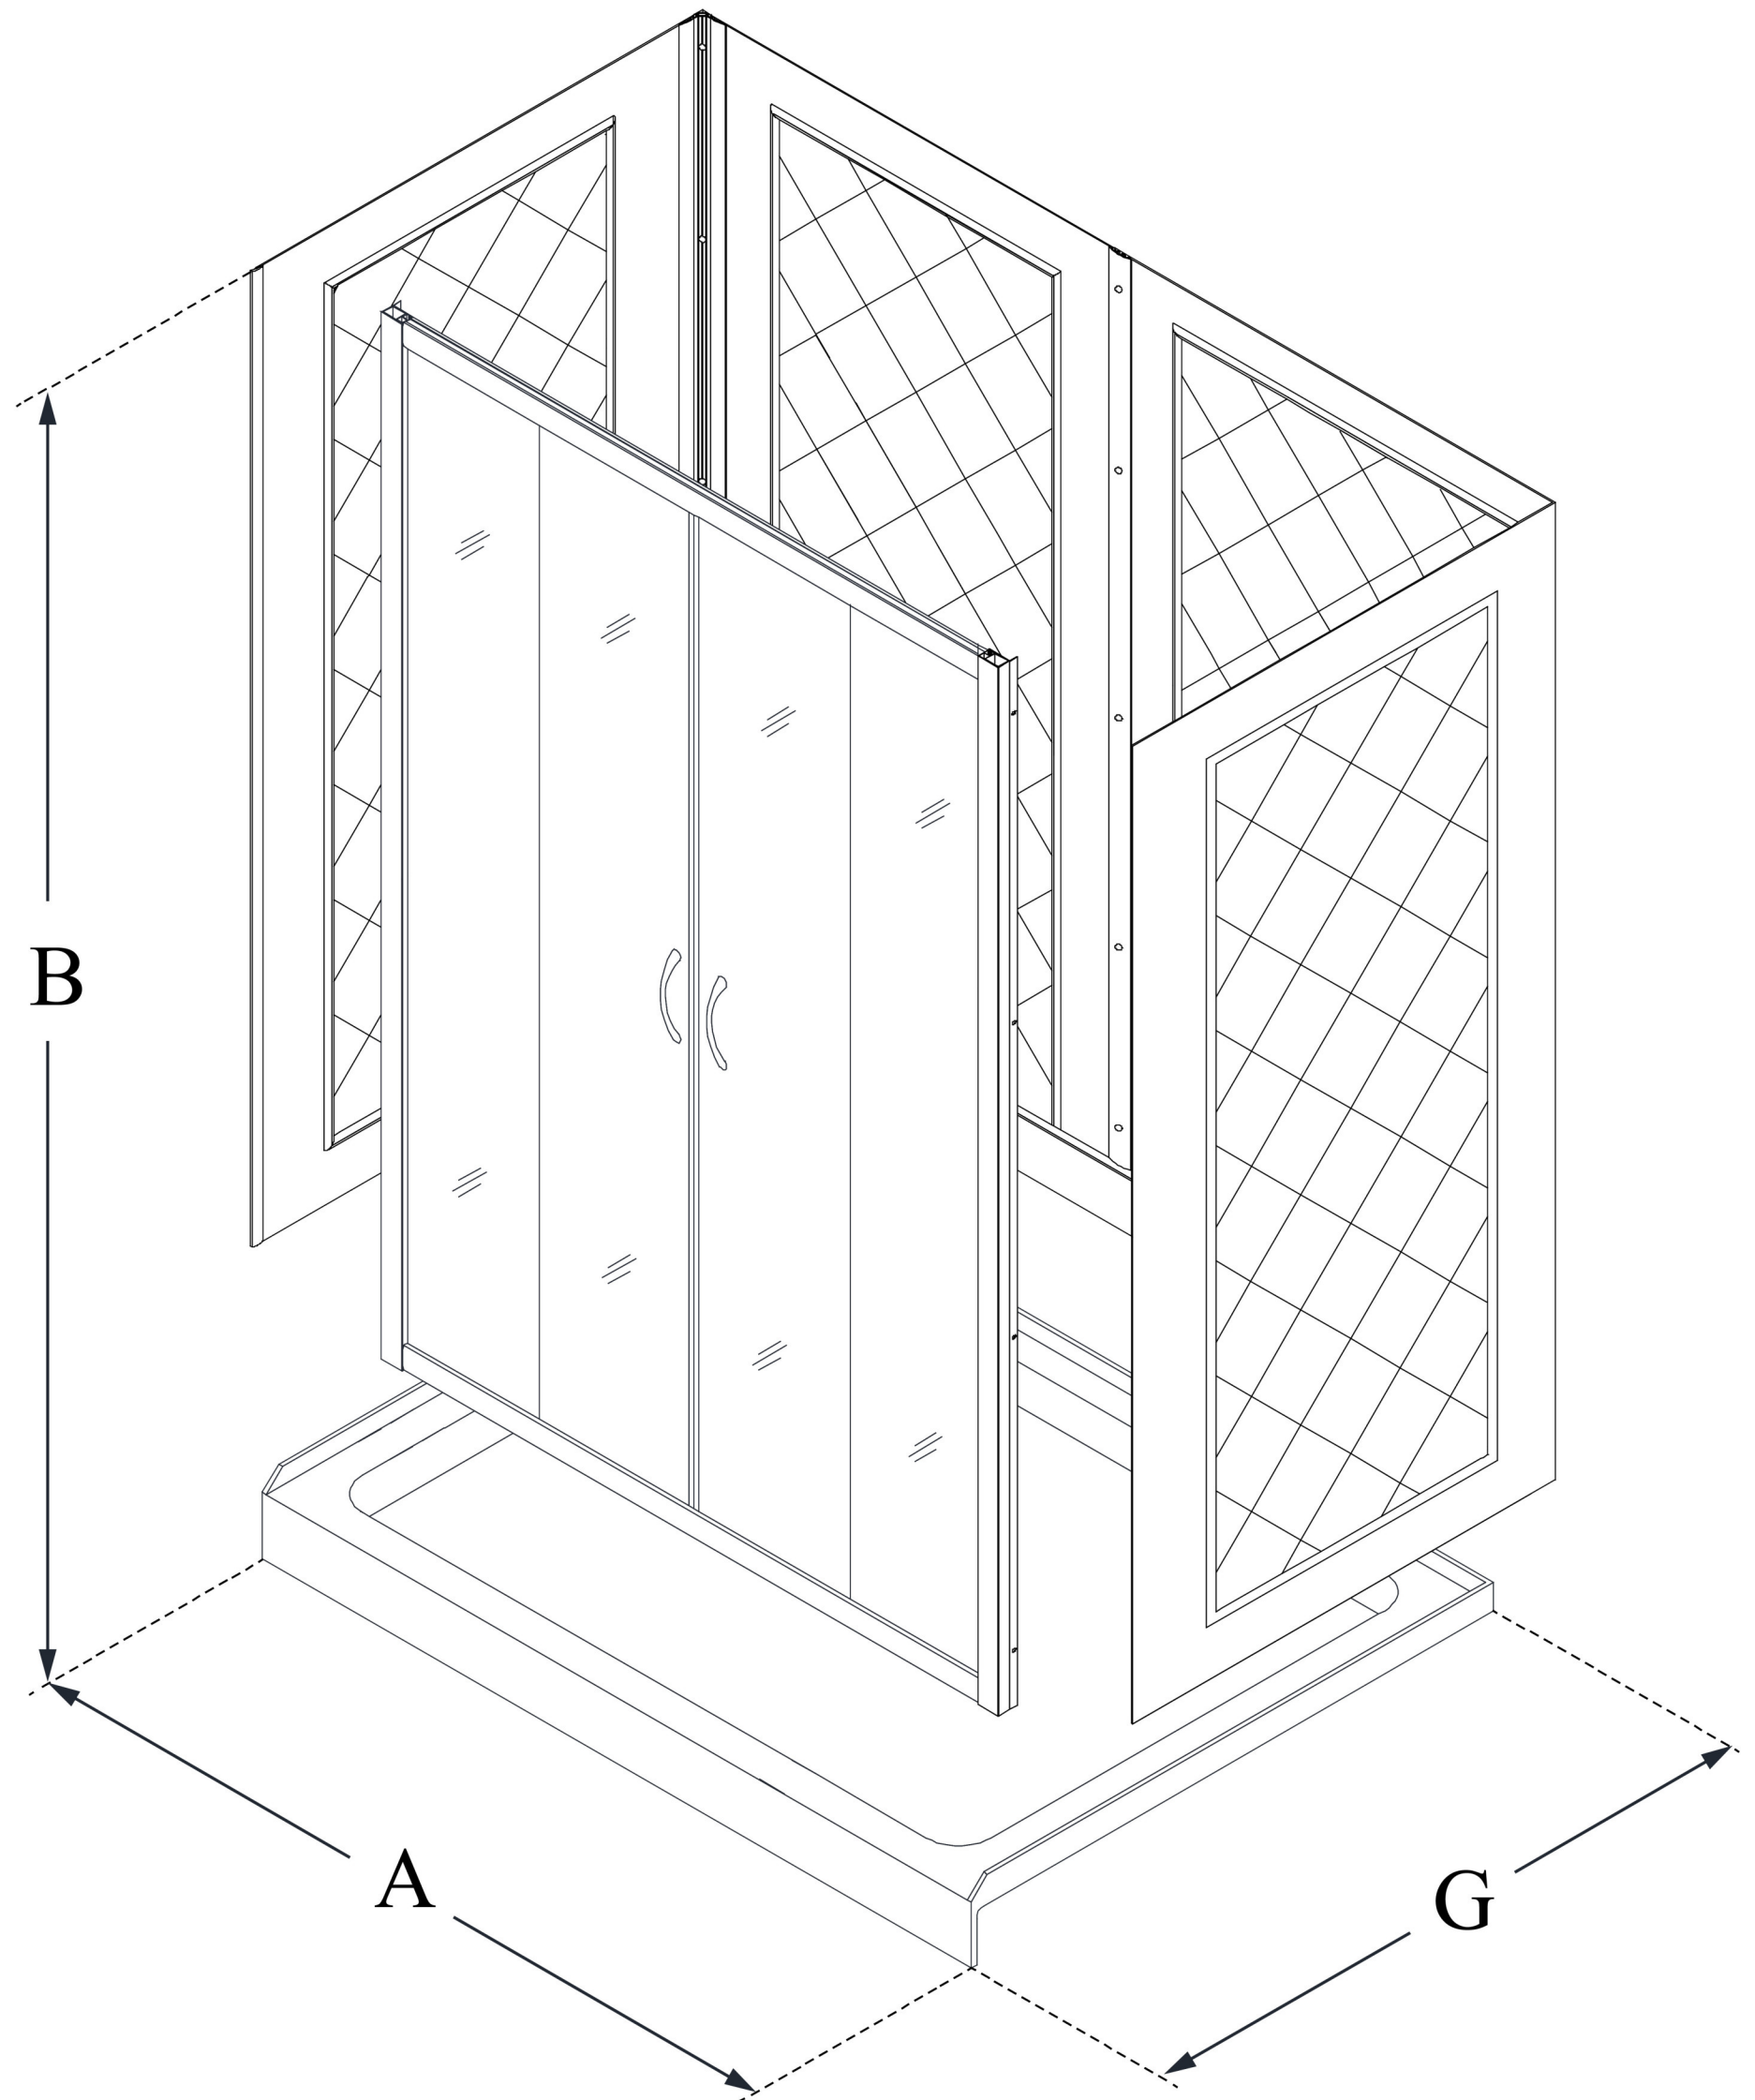

## VISIONS

DreamLine Visions 32 in. D x 60 in. W x 76 3/4 in. H Frameless Sliding Shower Door, Shower Base and QWALL-5 Backwall Kit

### KIT CONTENTS:

- SHOWER DOOR
- SHOWER BASE
- QWALL BACKWALLS

### CONFIGURATION DIMENSIONS:

**A: 60 in.**

KIT WIDTH

**B: 76 3/4 in.**

KIT HEIGHT

**G: 32 in.**

KIT DEPTH

### AVAILABLE DRAIN LOCATIONS:

- CENTER
- LEFT
- RIGHT

For precise drain location, please refer to the included base technical drawing

DreamLine reserves the right to update or modify the hardware or materials pictured without prior notice for the purpose of product improvement and customer satisfaction.