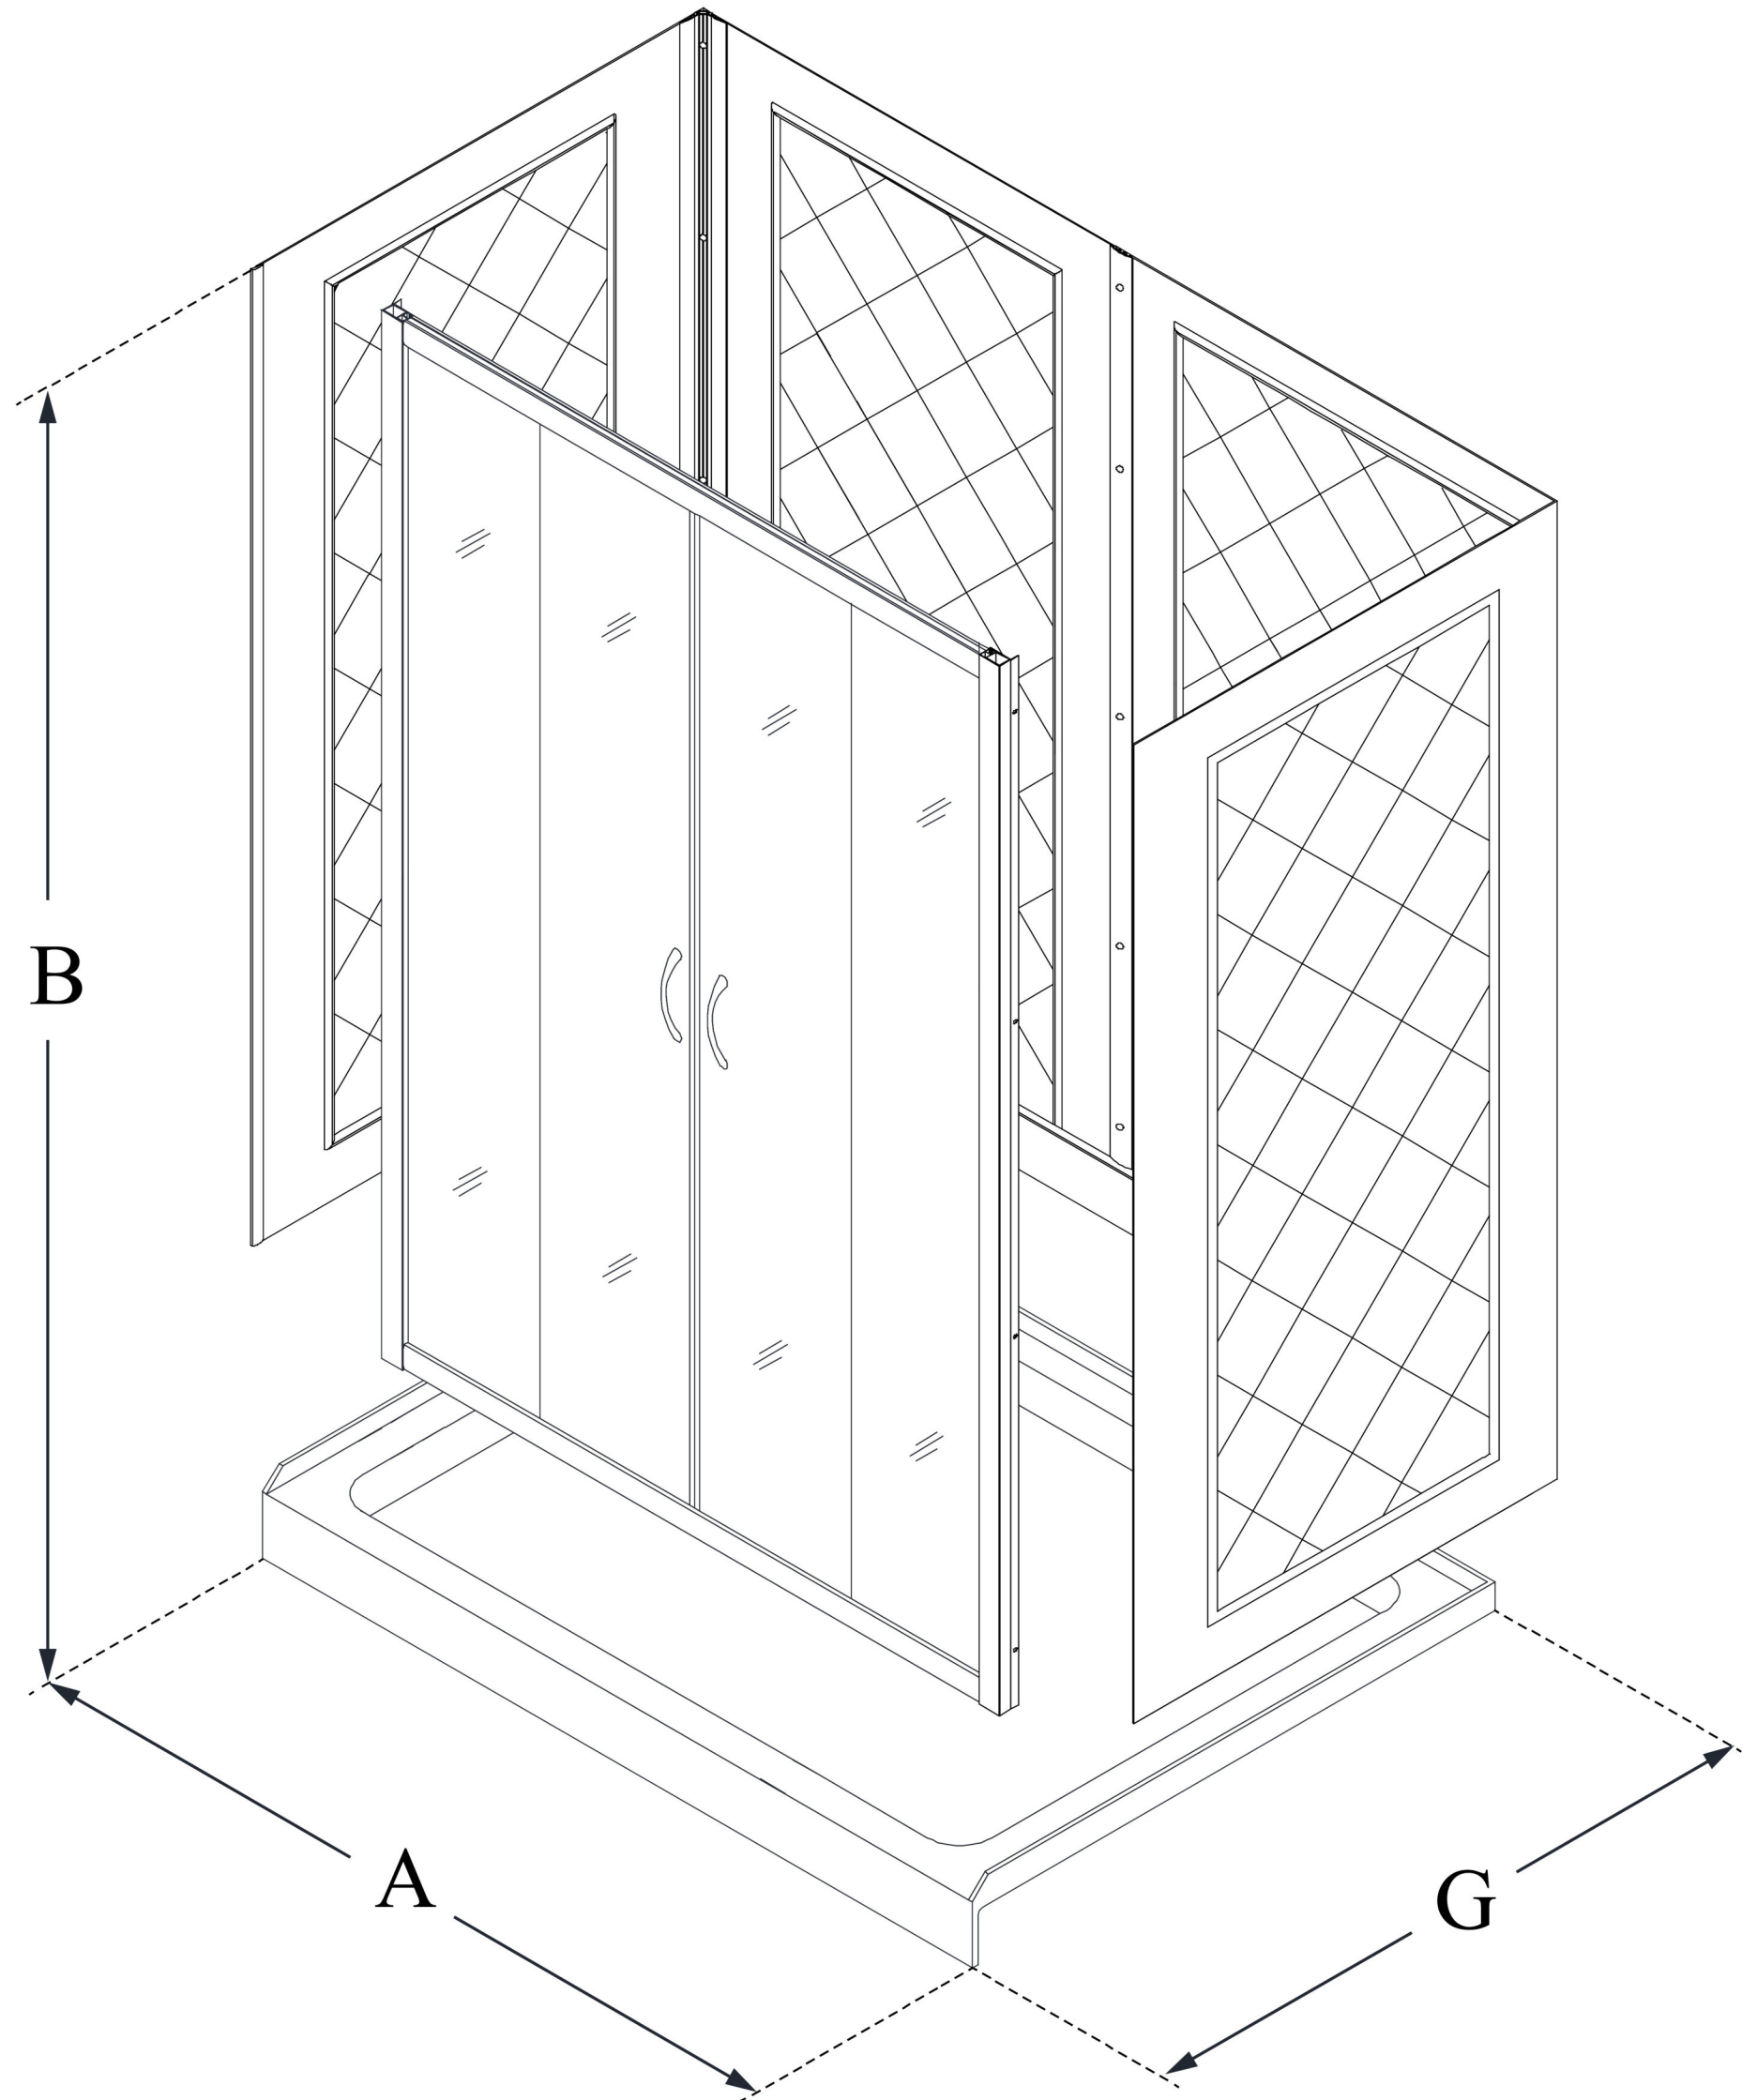

DL-6112

VISIONS

DreamLine Visions 30 in. D x 60 in. W x 76 3/4 in. H Frameless Sliding Shower Door, Shower Base and QWALL-5 Backwall Kit

KIT CONTENTS:

- SHOWER DOOR
- SHOWER BASE
- QWALL BACKWALLS

CONFIGURATION DIMENSIONS:

A: 60 in.

KIT WIDTH

B: 76 3/4 in.

KIT HEIGHT

G: 30 in.

KIT DEPTH

AVAILABLE DRAIN LOCATIONS:

- CENTER
- LEFT
- RIGHT

For precise drain location, please refer to the included base technical drawing

DreamLine reserves the right to update or modify the hardware or materials pictured without prior notice for the purpose of product improvement and customer satisfaction.