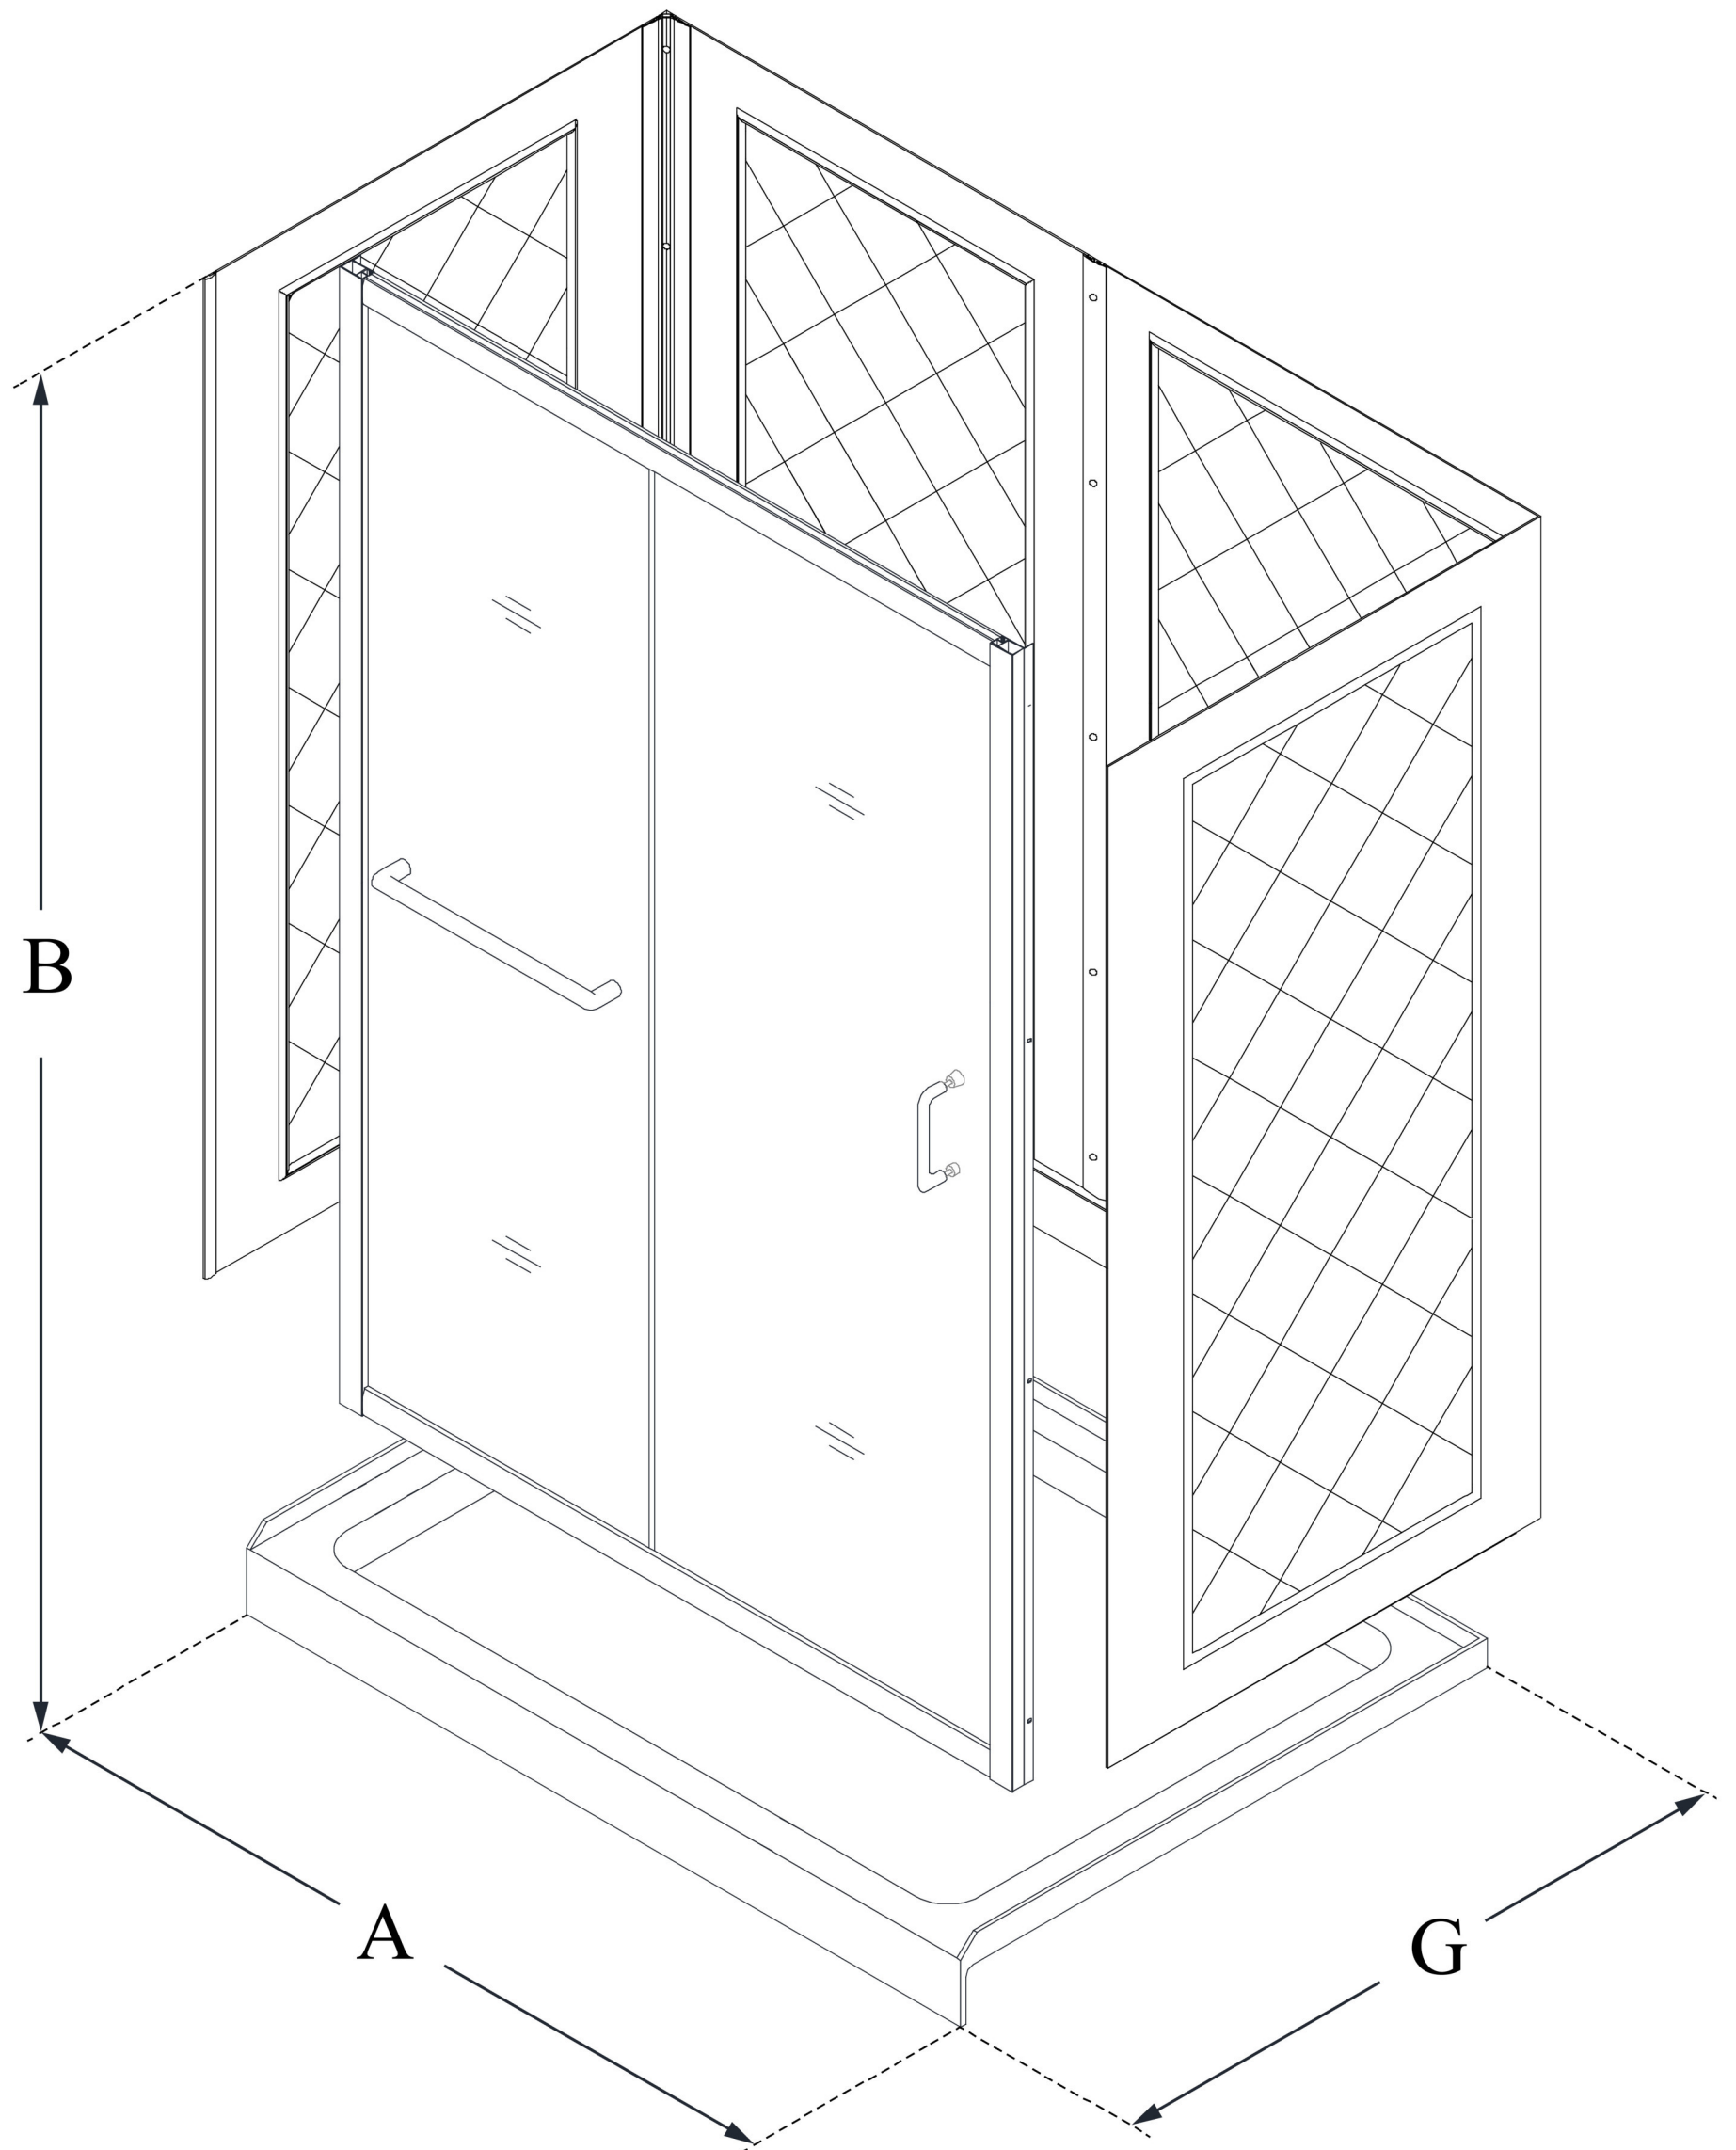

## **INFINITY-Z**

DreamLine Infinity-Z 36 in. D x  
48 in. W x 76 3/4 in. H Frameless  
Sliding Shower Door, Shower  
Base and Q-WALL-5 Backwall Kit

### **KIT CONTENTS:**

- SHOWER DOOR
- SHOWER BASE
- QWALL BACKWALLS

### **CONFIGURATION DIMENSIONS:**

**A: 48 in.**

KIT WIDTH

**B: 76 3/4 in.**

KIT HEIGHT

**G: 36 in.**

KIT DEPTH

### **AVAILABLE DRAIN LOCATIONS:**

- CENTER

For precise drain location, please refer to the  
included base technical drawing

DreamLine reserves the right to update or modify the hardware or materials pictured  
without prior notice for the purpose of product improvement and customer satisfaction.