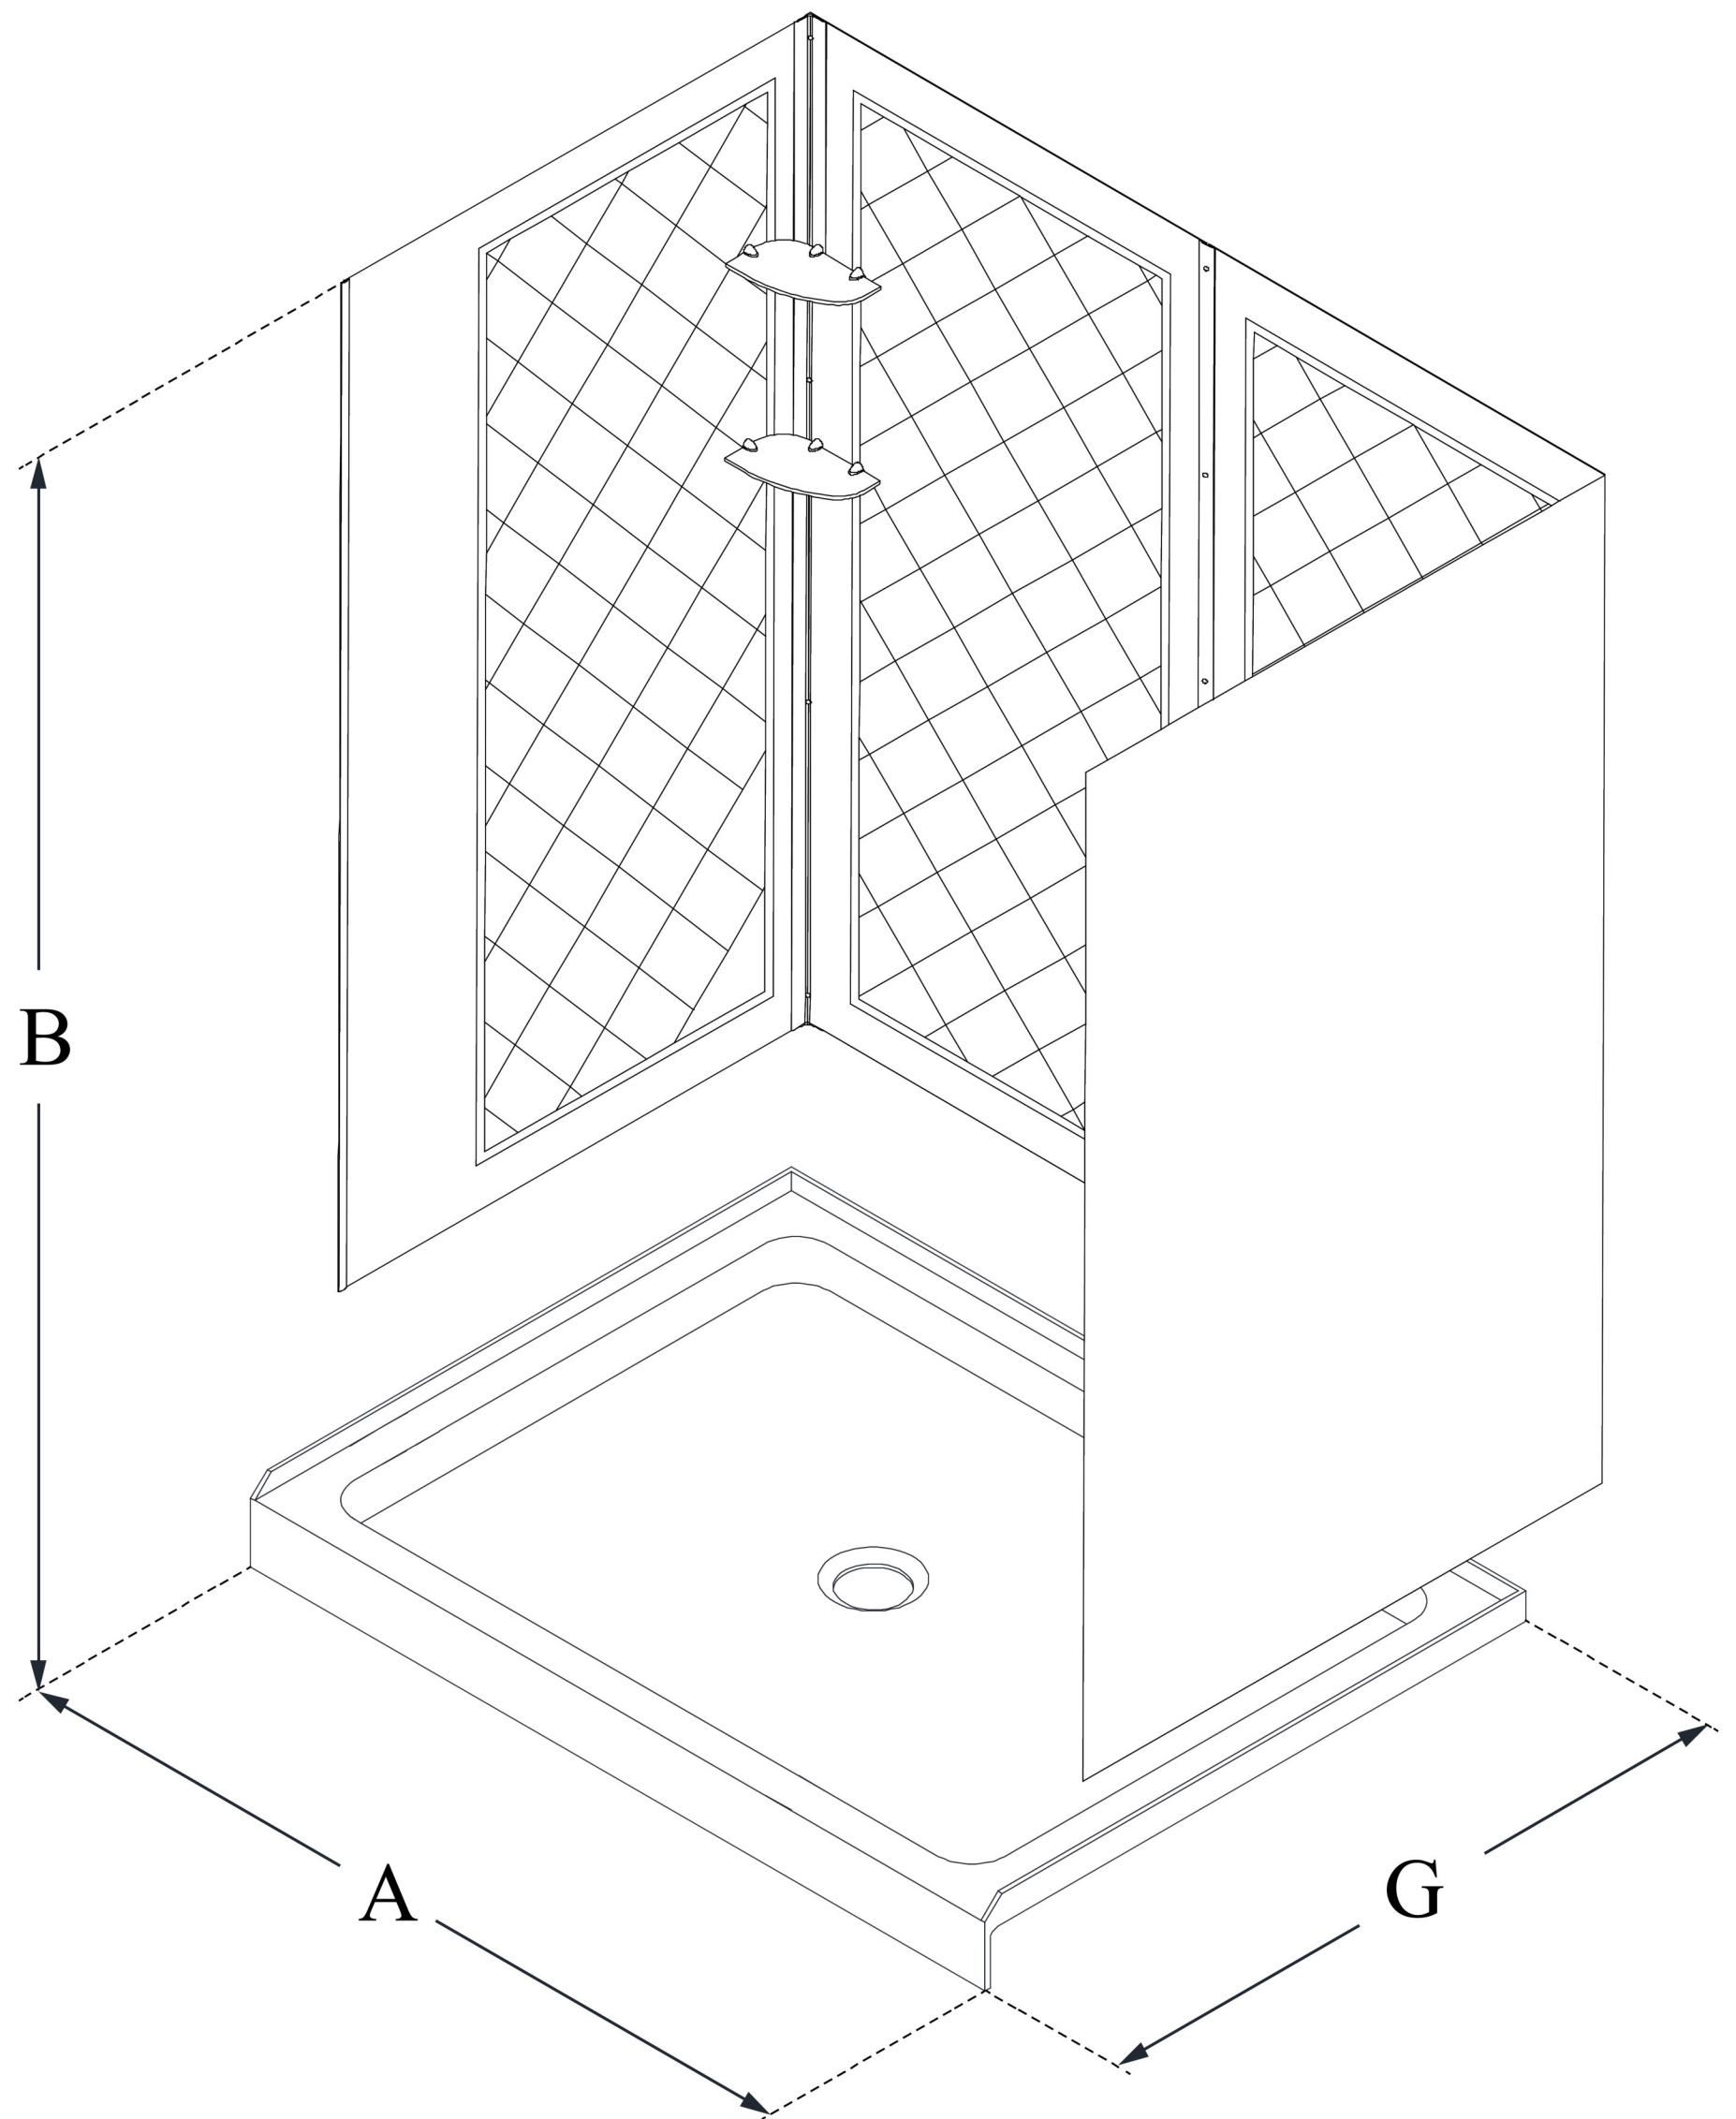

DL-6071

QWALL-5

DreamLine 34 in. D x 48 in. W x 76 3/4 in. H SlimLine Single Threshold Shower Base and QWALL-5 Acrylic Backwall Kit

KIT CONTENTS:

- SHOWER BASE
- QWALL BACKWALLS

CONFIGURATION DIMENSIONS:

A: 48 in.

KIT WIDTH

B: 76 3/4 in.

KIT HEIGHT

G: 34 in.

KIT DEPTH

AVAILABLE DRAIN LOCATIONS:

- CENTER

For precise drain location, please refer to the included base technical drawing