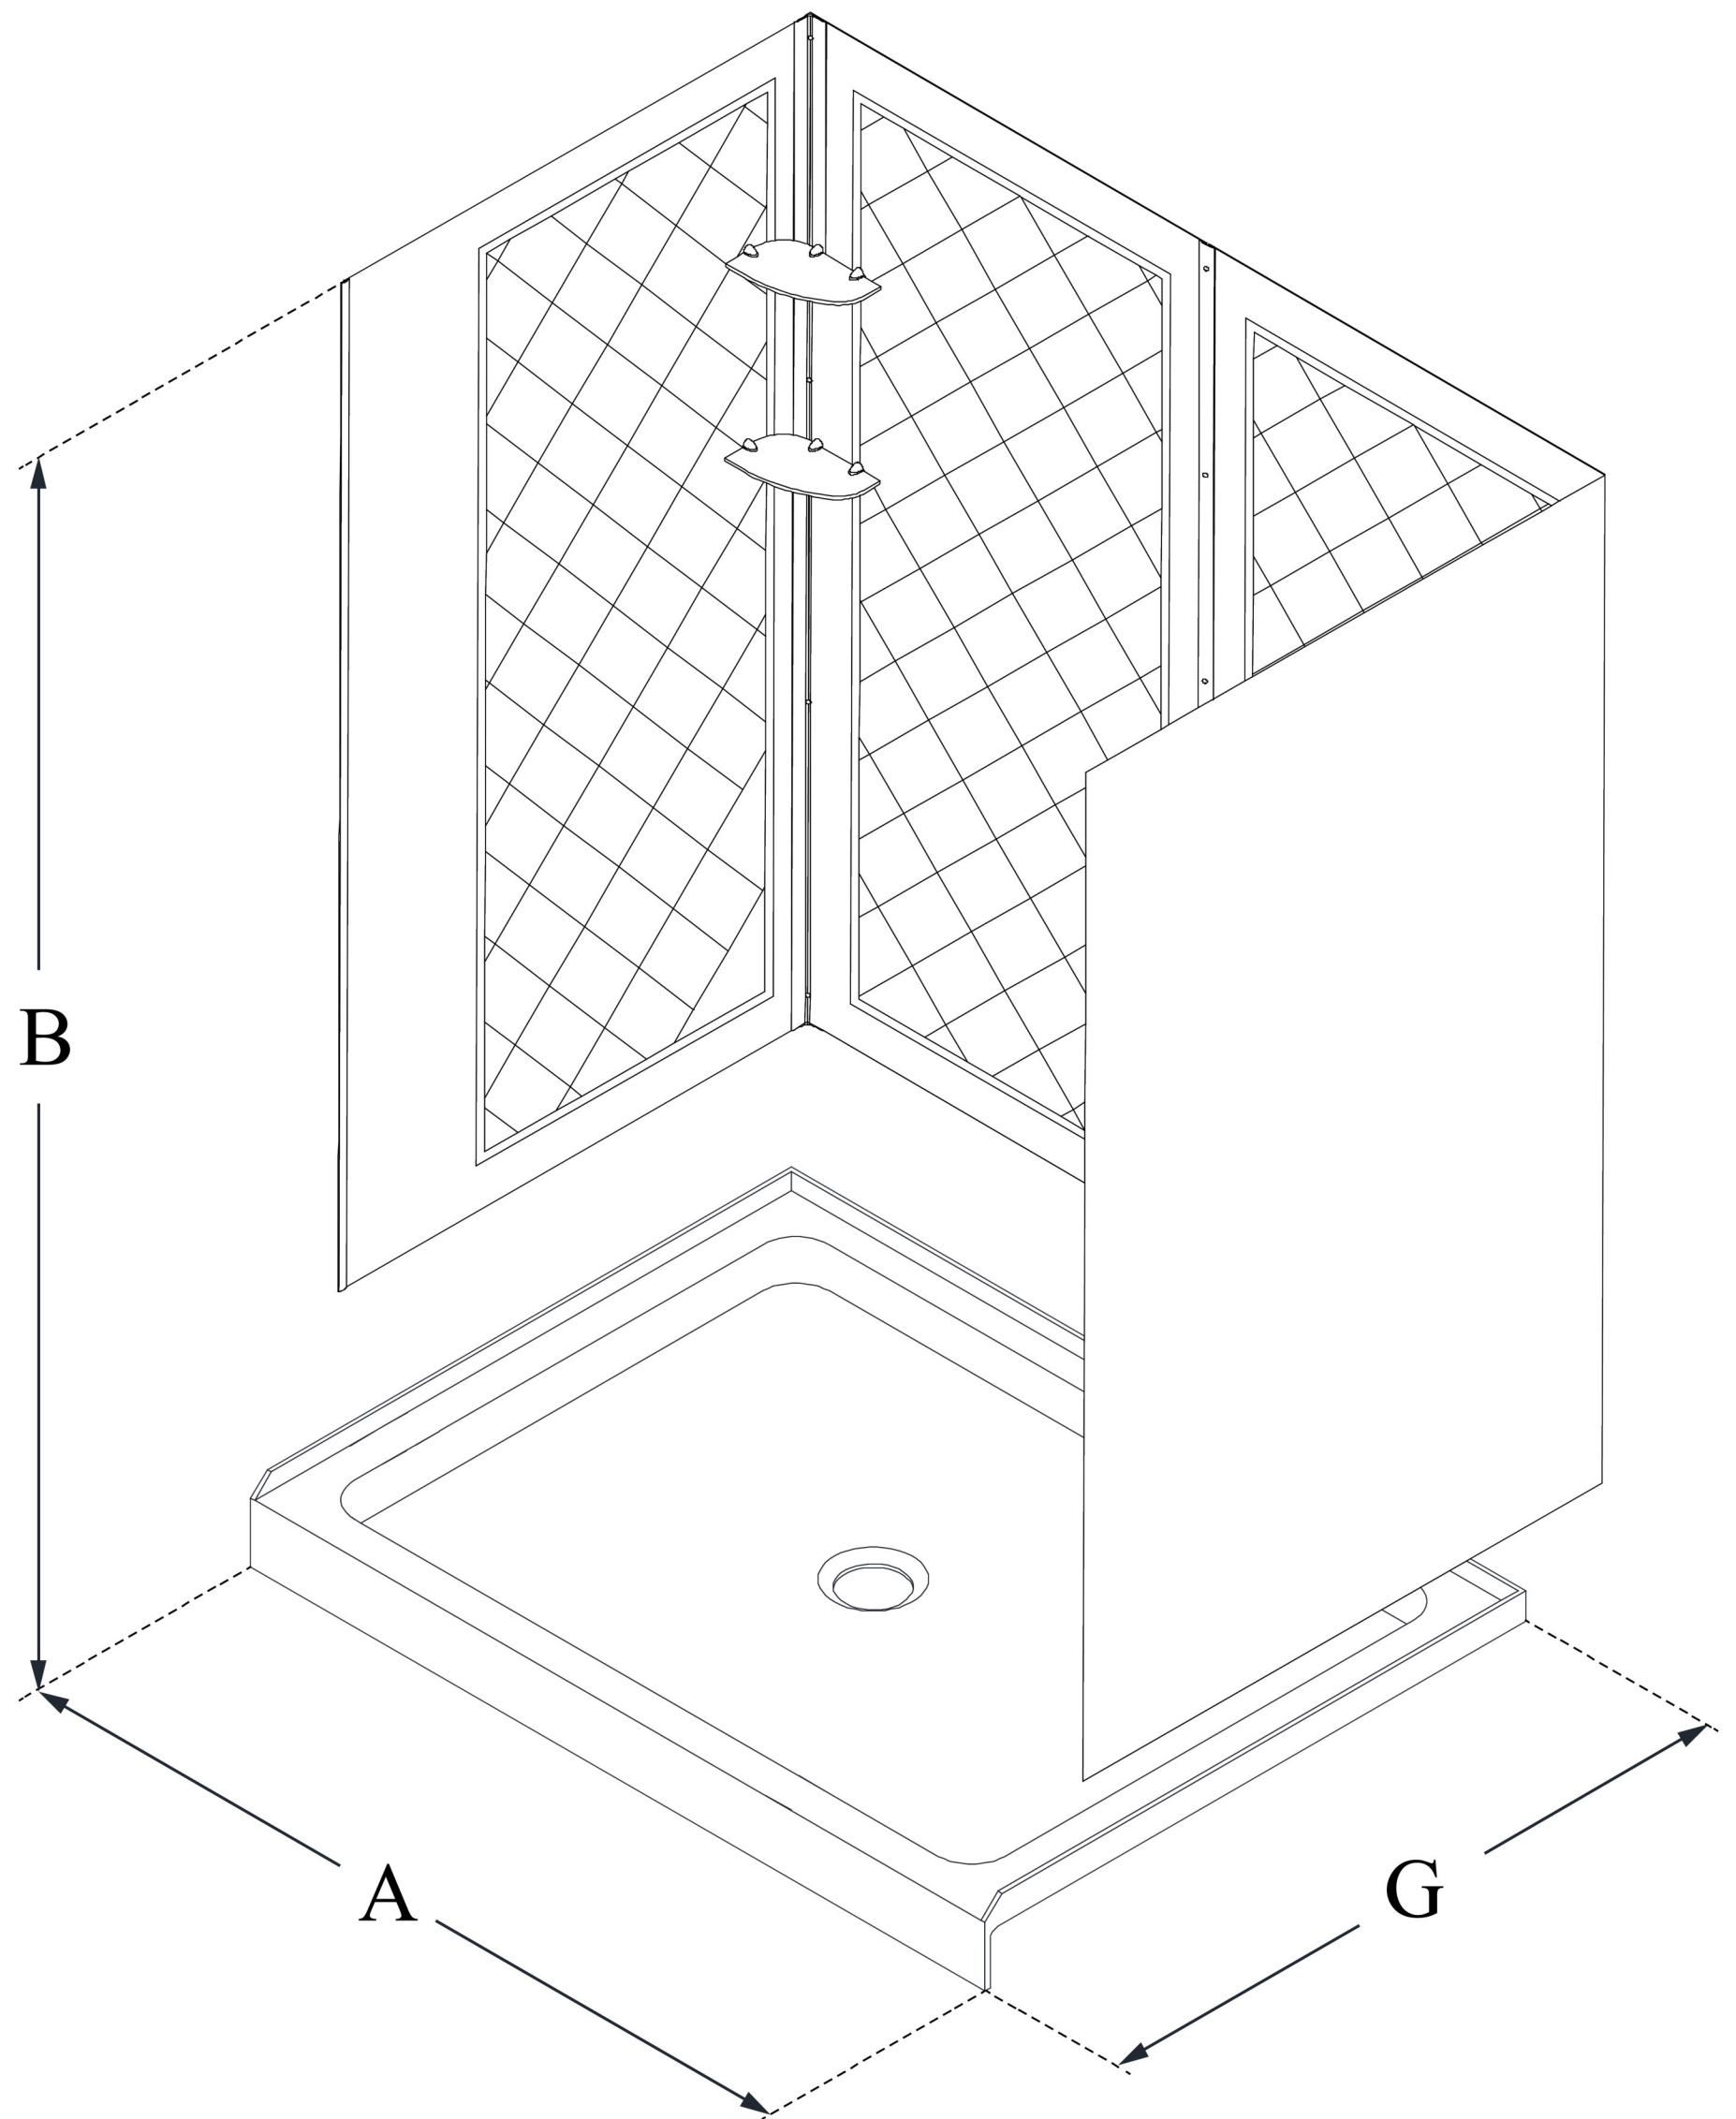

DL-6070

QWALL-5

DreamLine 32 in. D x 48 in. W x 76 3/4 in. H SlimLine Single Threshold Shower Base and QWALL-5 Acrylic Backwall Kit

KIT CONTENTS:

- SHOWER BASE
- QWALL BACKWALLS

CONFIGURATION DIMENSIONS:

A: 48 in.

KIT WIDTH

B: 76 3/4 in.

KIT HEIGHT

G: 32 in.

KIT DEPTH

AVAILABLE DRAIN LOCATIONS:

- CENTER

For precise drain location, please refer to the included base technical drawing