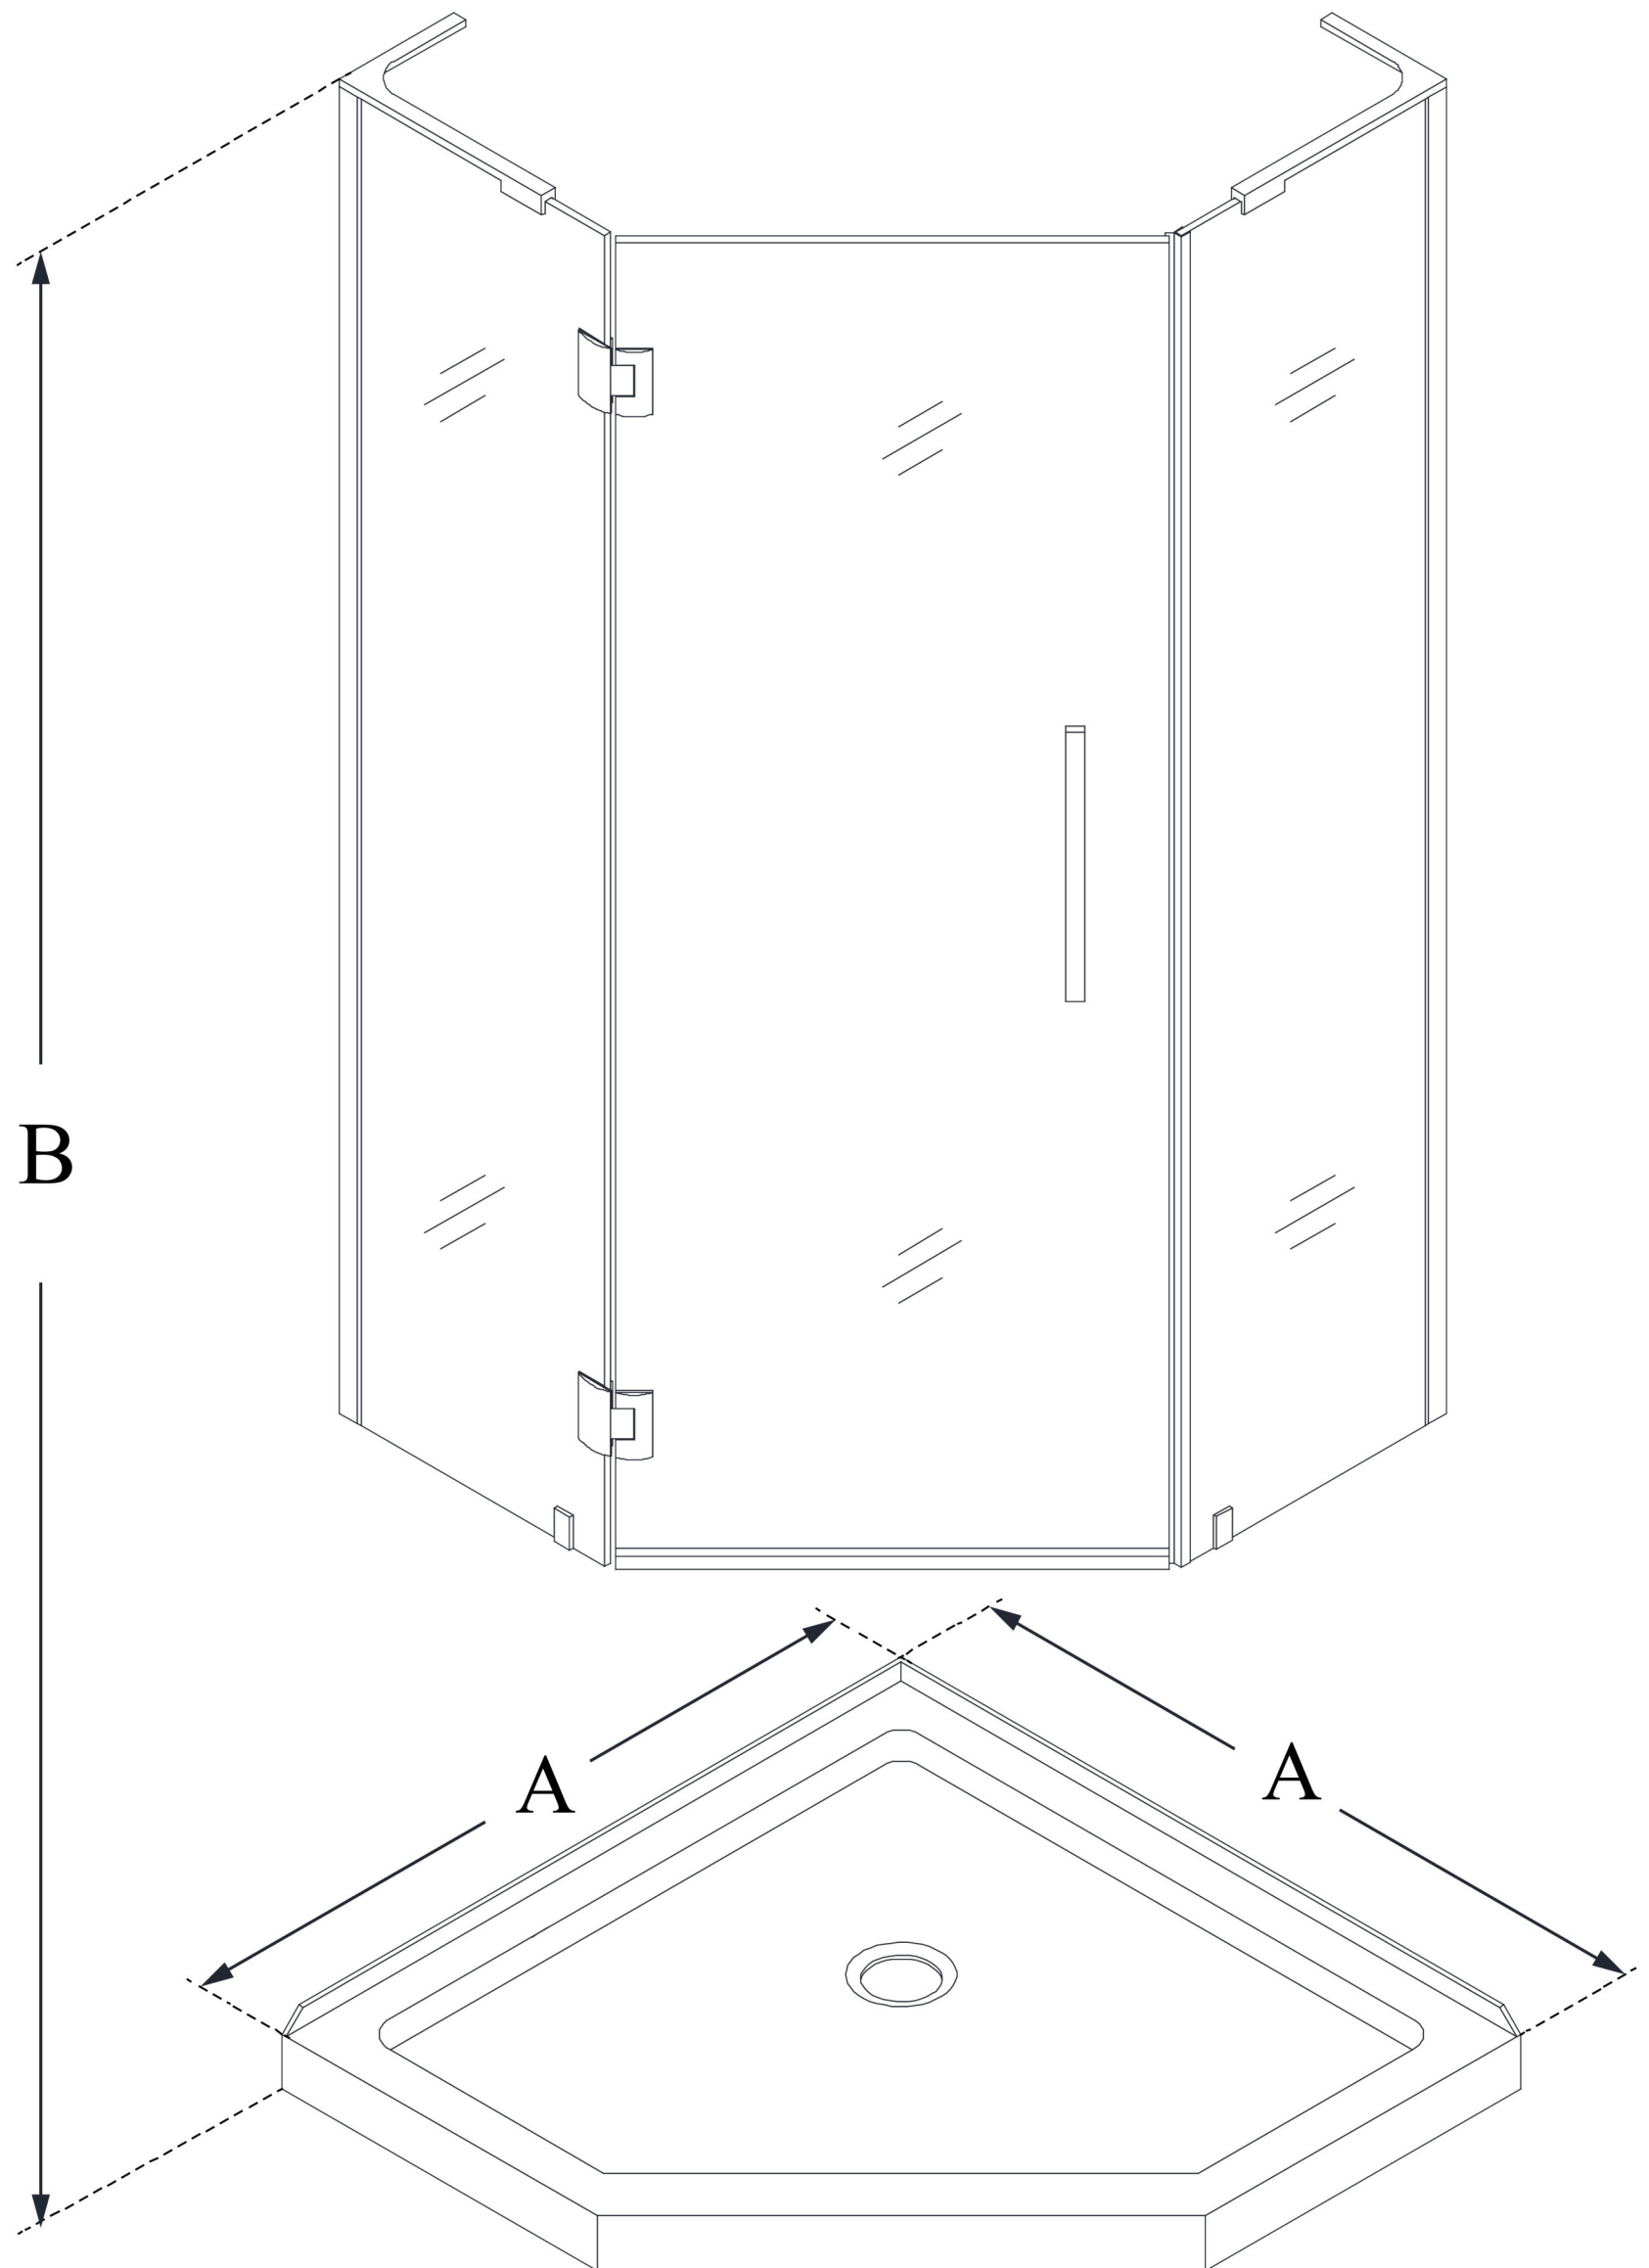

DL-6063

PRISM PLUS

DreamLine Prism Plus 42 in. x 42 in. x 74 3/4 in. Frameless Hinged Shower Enclosure and SlimLine Shower Base Kit

KIT CONTENTS:

- SHOWER ENCLOSURE
- SHOWER BASE

CONFIGURATION DIMENSIONS:

A: 42 in.
KIT WIDTH

B: 74 3/4 in.
KIT HEIGHT

G: 42 in.
KIT DEPTH

AVAILABLE DRAIN LOCATIONS:
- CORNER

For precise drain location, please refer to the included base technical drawing

DreamLine reserves the right to update or modify the hardware or materials pictured without prior notice for the purpose of product improvement and customer satisfaction.