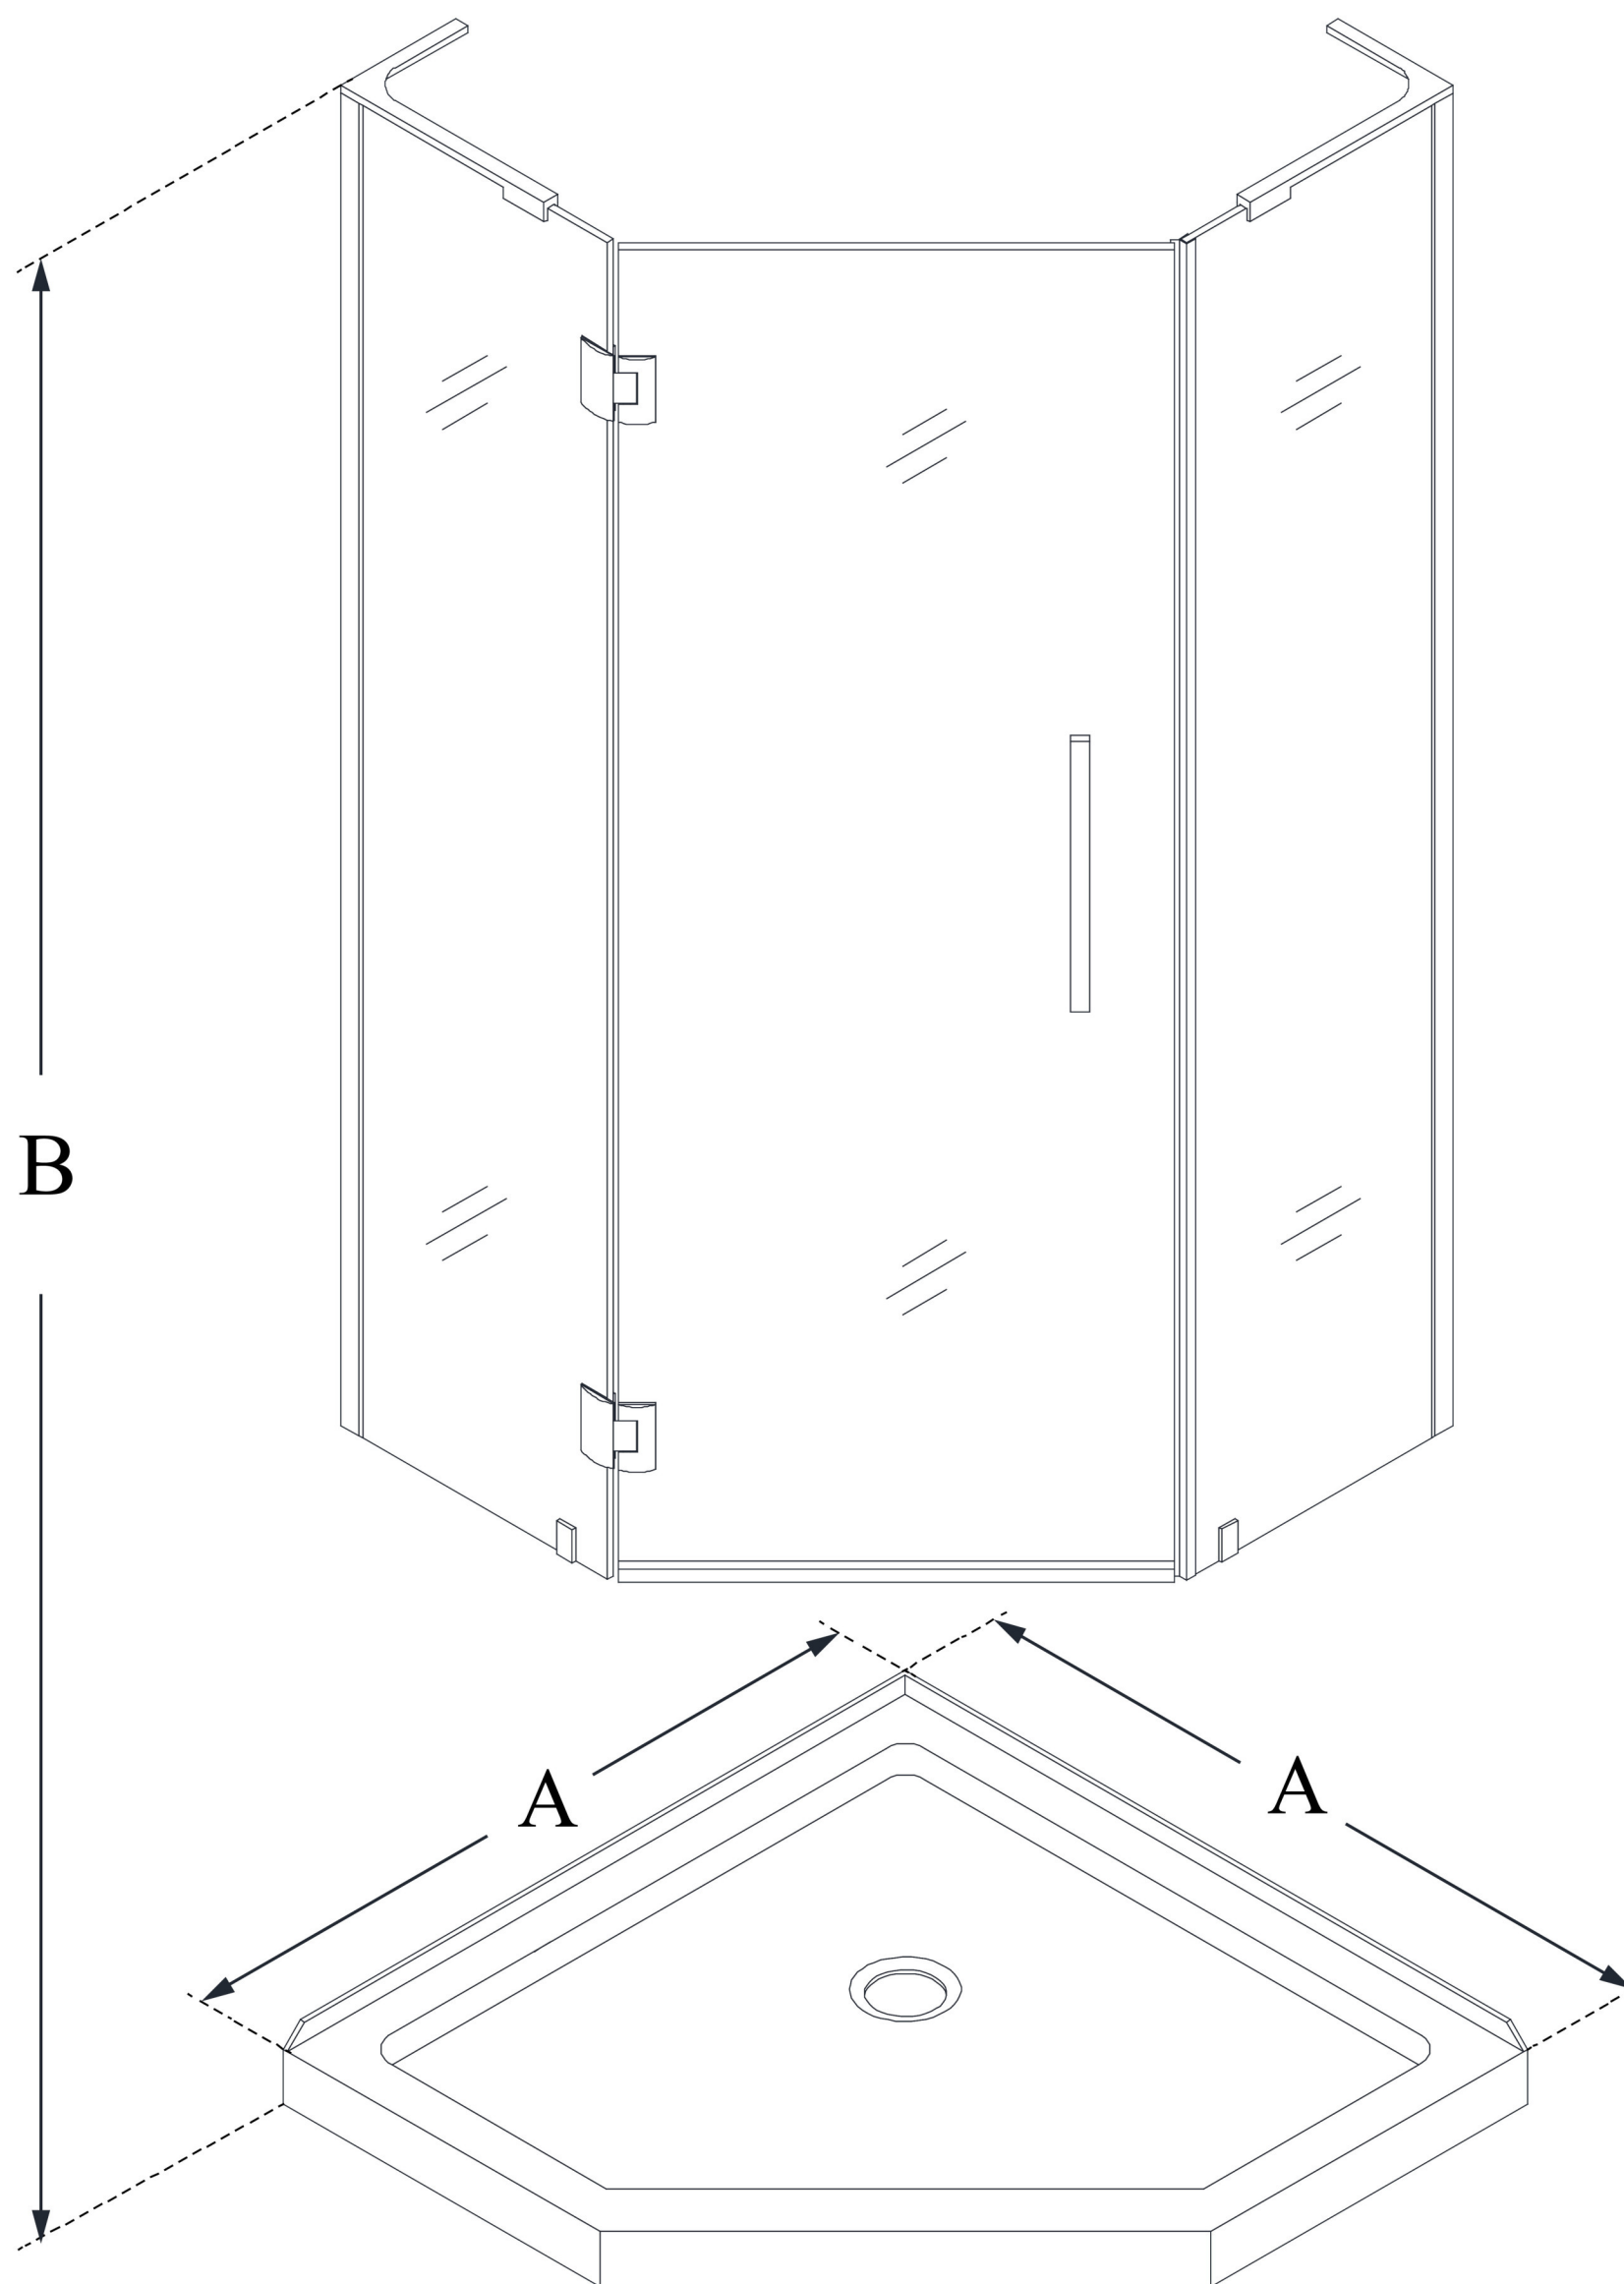

# PRISM PLUS

DreamLine Prism Plus 40 in. x 40 in. x 74 3/4 in. Frameless Hinged Shower Enclosure and SlimLine Shower Base Kit

## KIT CONTENTS:

- SHOWER ENCLOSURE
- SHOWER BASE

## CONFIGURATION DIMENSIONS:

**A: 40 in.**  
KIT WIDTH

**B: 74 3/4 in.**  
KIT HEIGHT

**G: 40 in.**  
KIT DEPTH

**AVAILABLE DRAIN LOCATIONS:**  
- CORNER

For precise drain location, please refer to the included base technical drawing