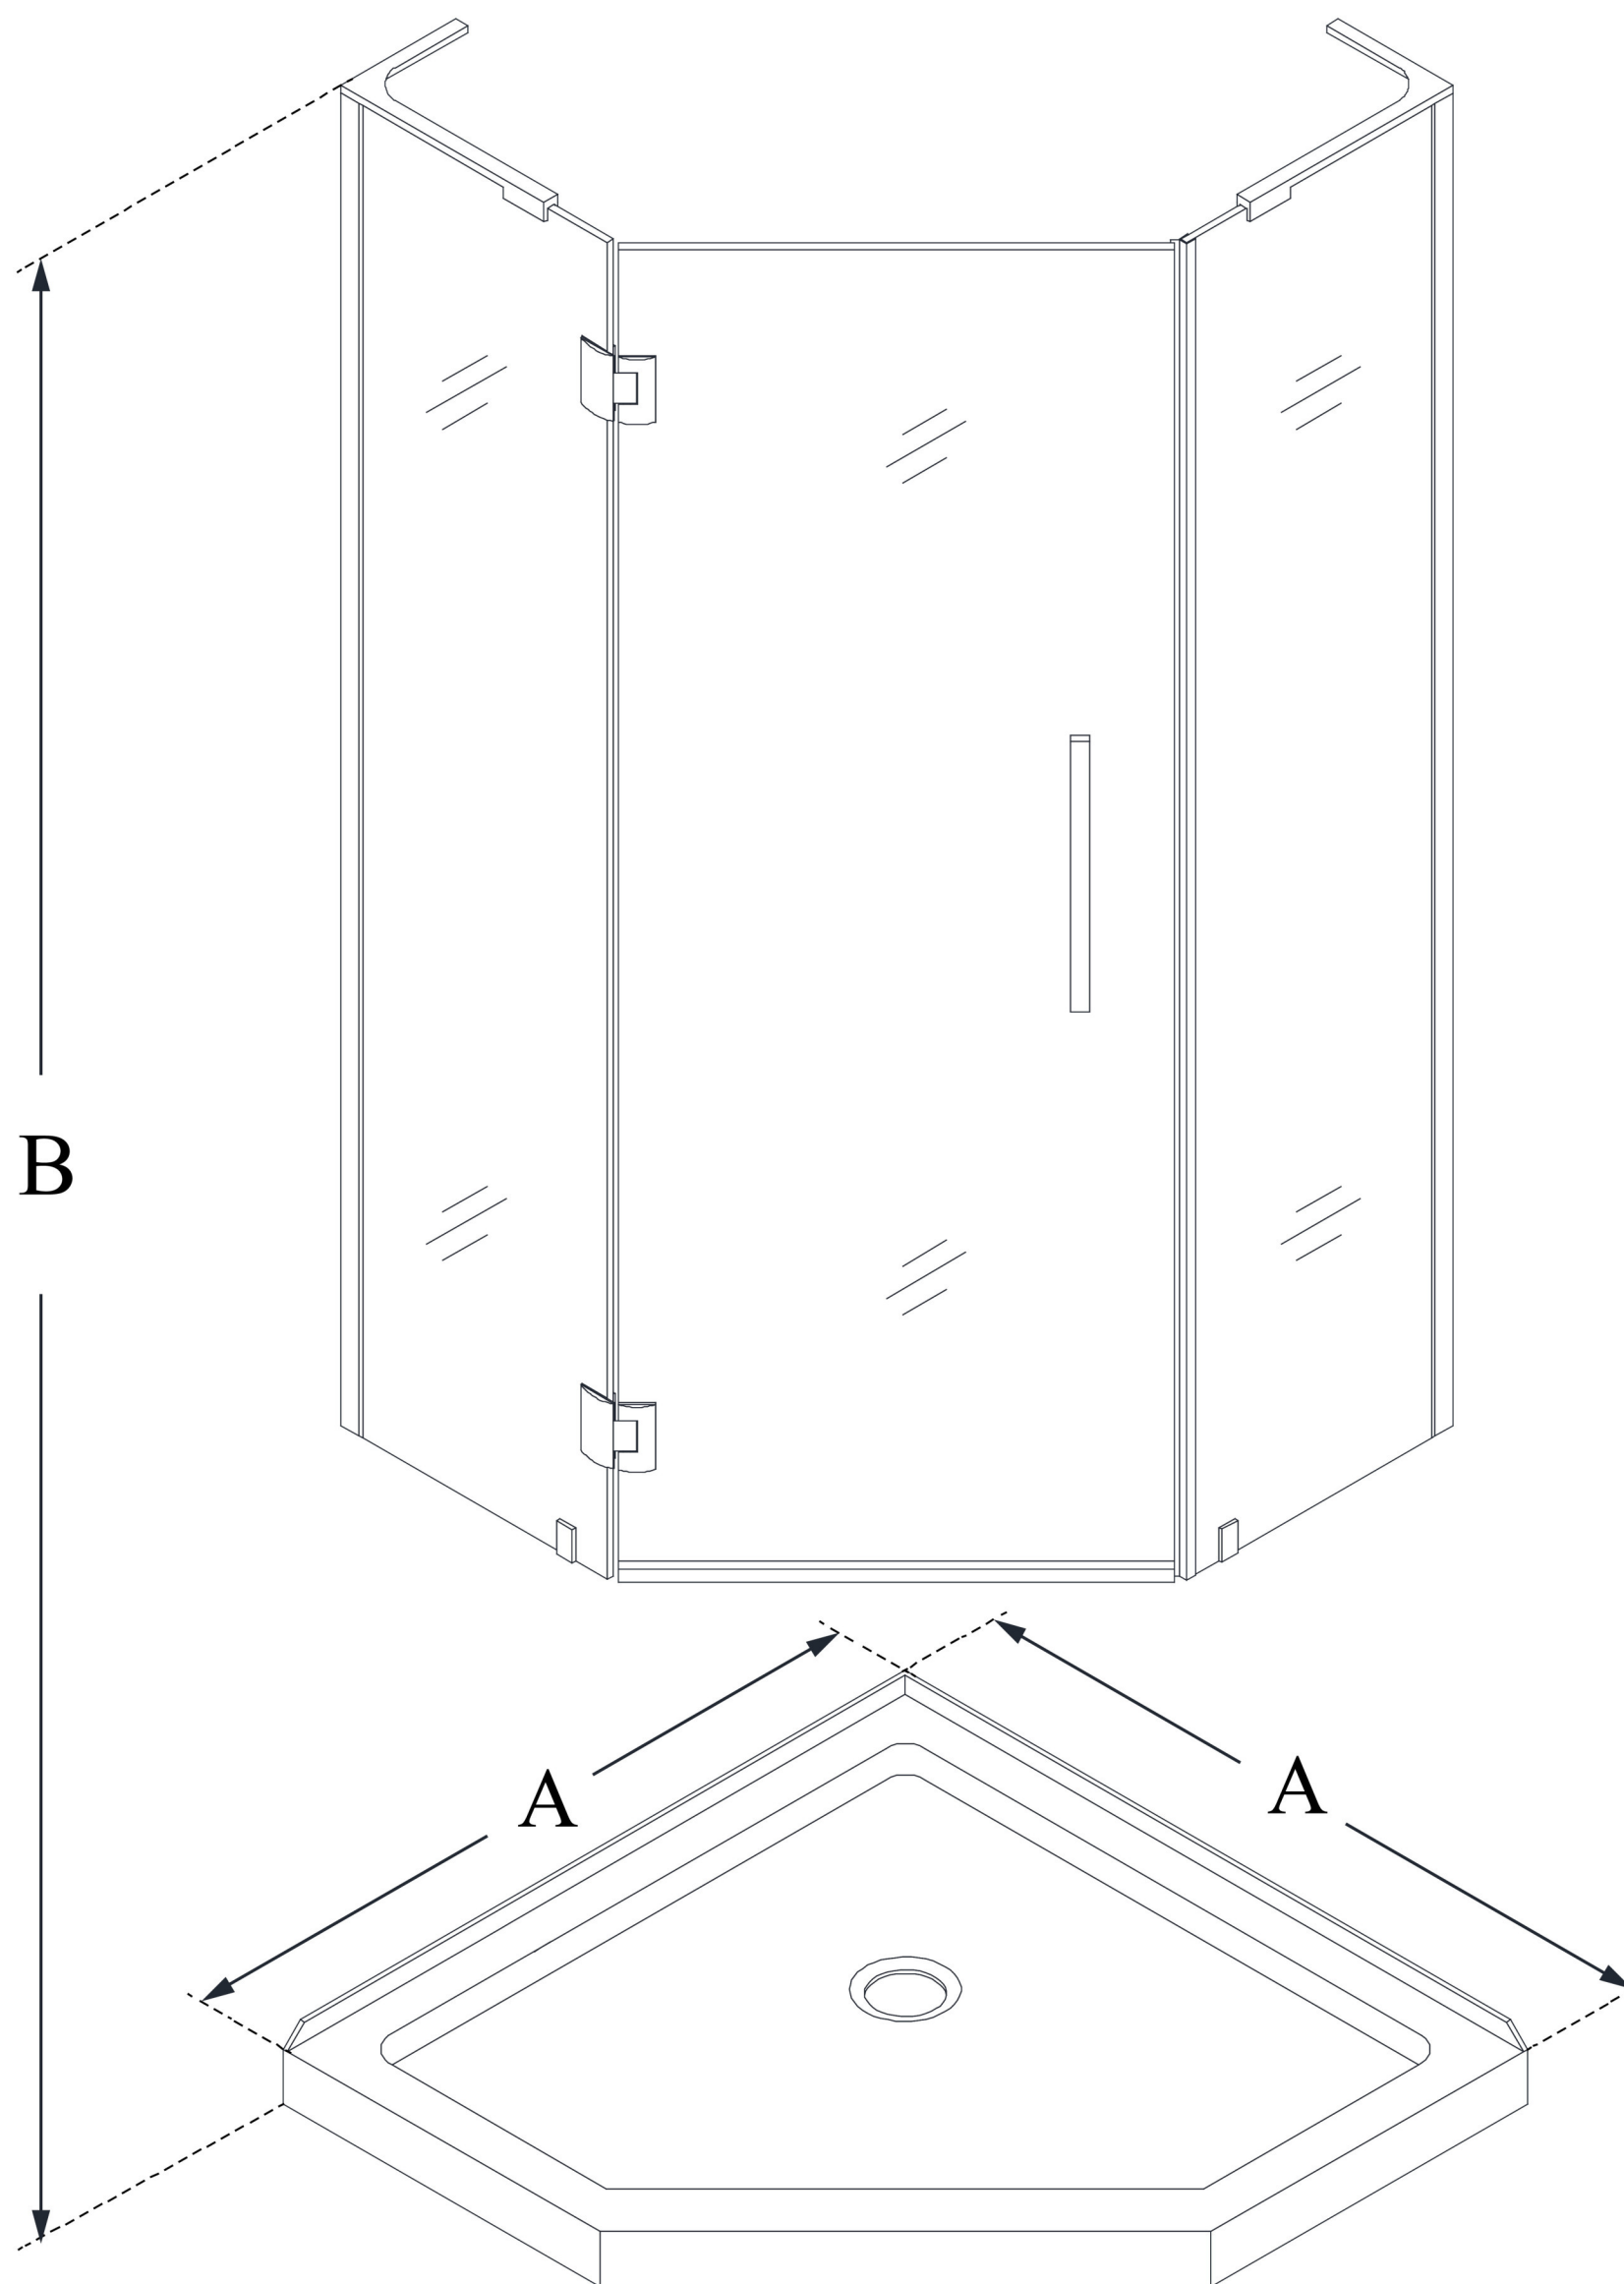

DL-6061

PRISM PLUS

DreamLine Prism Plus 38 in. x 38 in. x 74 3/4 in. Frameless Hinged Shower Enclosure and SlimLine Shower Base Kit

KIT CONTENTS:

- SHOWER ENCLOSURE
- SHOWER BASE

CONFIGURATION DIMENSIONS:

A: 38 in.
KIT WIDTH

B: 74 3/4 in.
KIT HEIGHT

G: 38 in.
KIT DEPTH

AVAILABLE DRAIN LOCATIONS:
- CORNER

For precise drain location, please refer to the included base technical drawing

DreamLine reserves the right to update or modify the hardware or materials pictured without prior notice for the purpose of product improvement and customer satisfaction.