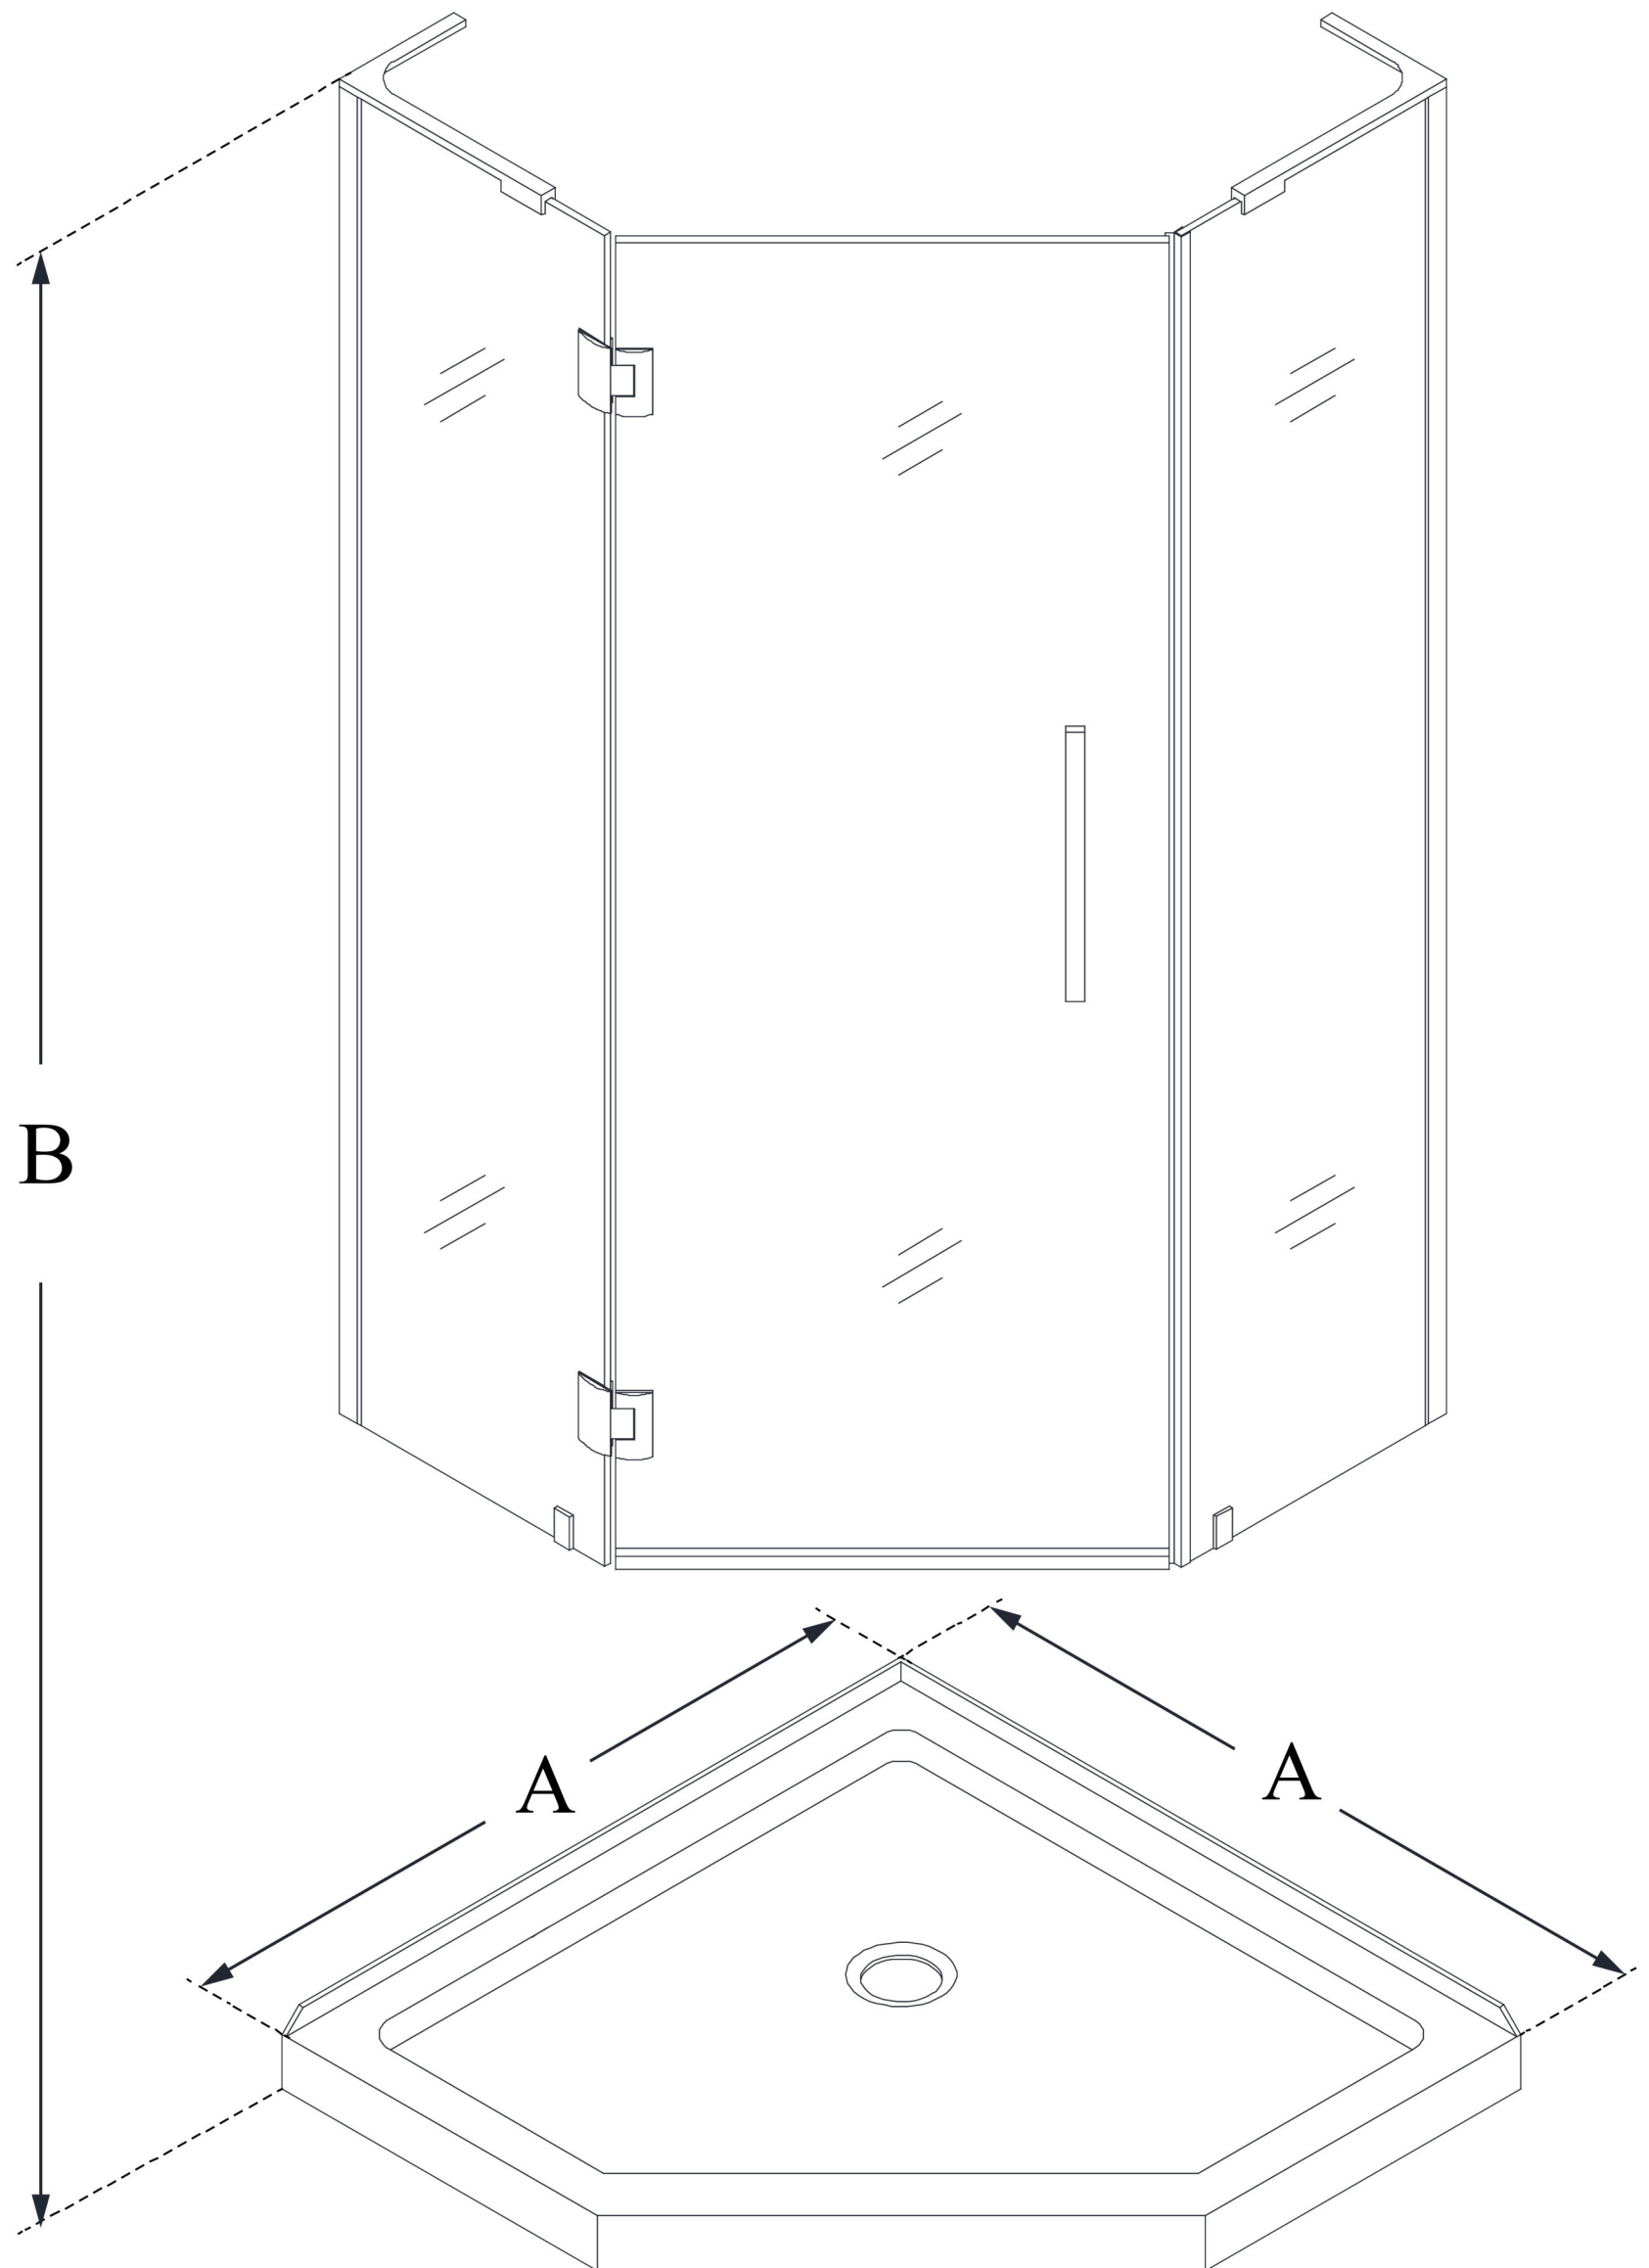

DL-6060

PRISM PLUS

DreamLine Prism Plus 36 in. x 36 in. x 74 3/4 in. Frameless Hinged Shower Enclosure and SlimLine Shower Base Kit

KIT CONTENTS:

- SHOWER ENCLOSURE
- SHOWER BASE

CONFIGURATION DIMENSIONS:

A: 36 in.
KIT WIDTH

B: 74 3/4 in.
KIT HEIGHT

G: 36 in.
KIT DEPTH

AVAILABLE DRAIN LOCATIONS:
- CORNER

For precise drain location, please refer to the included base technical drawing

DreamLine reserves the right to update or modify the hardware or materials pictured without prior notice for the purpose of product improvement and customer satisfaction.