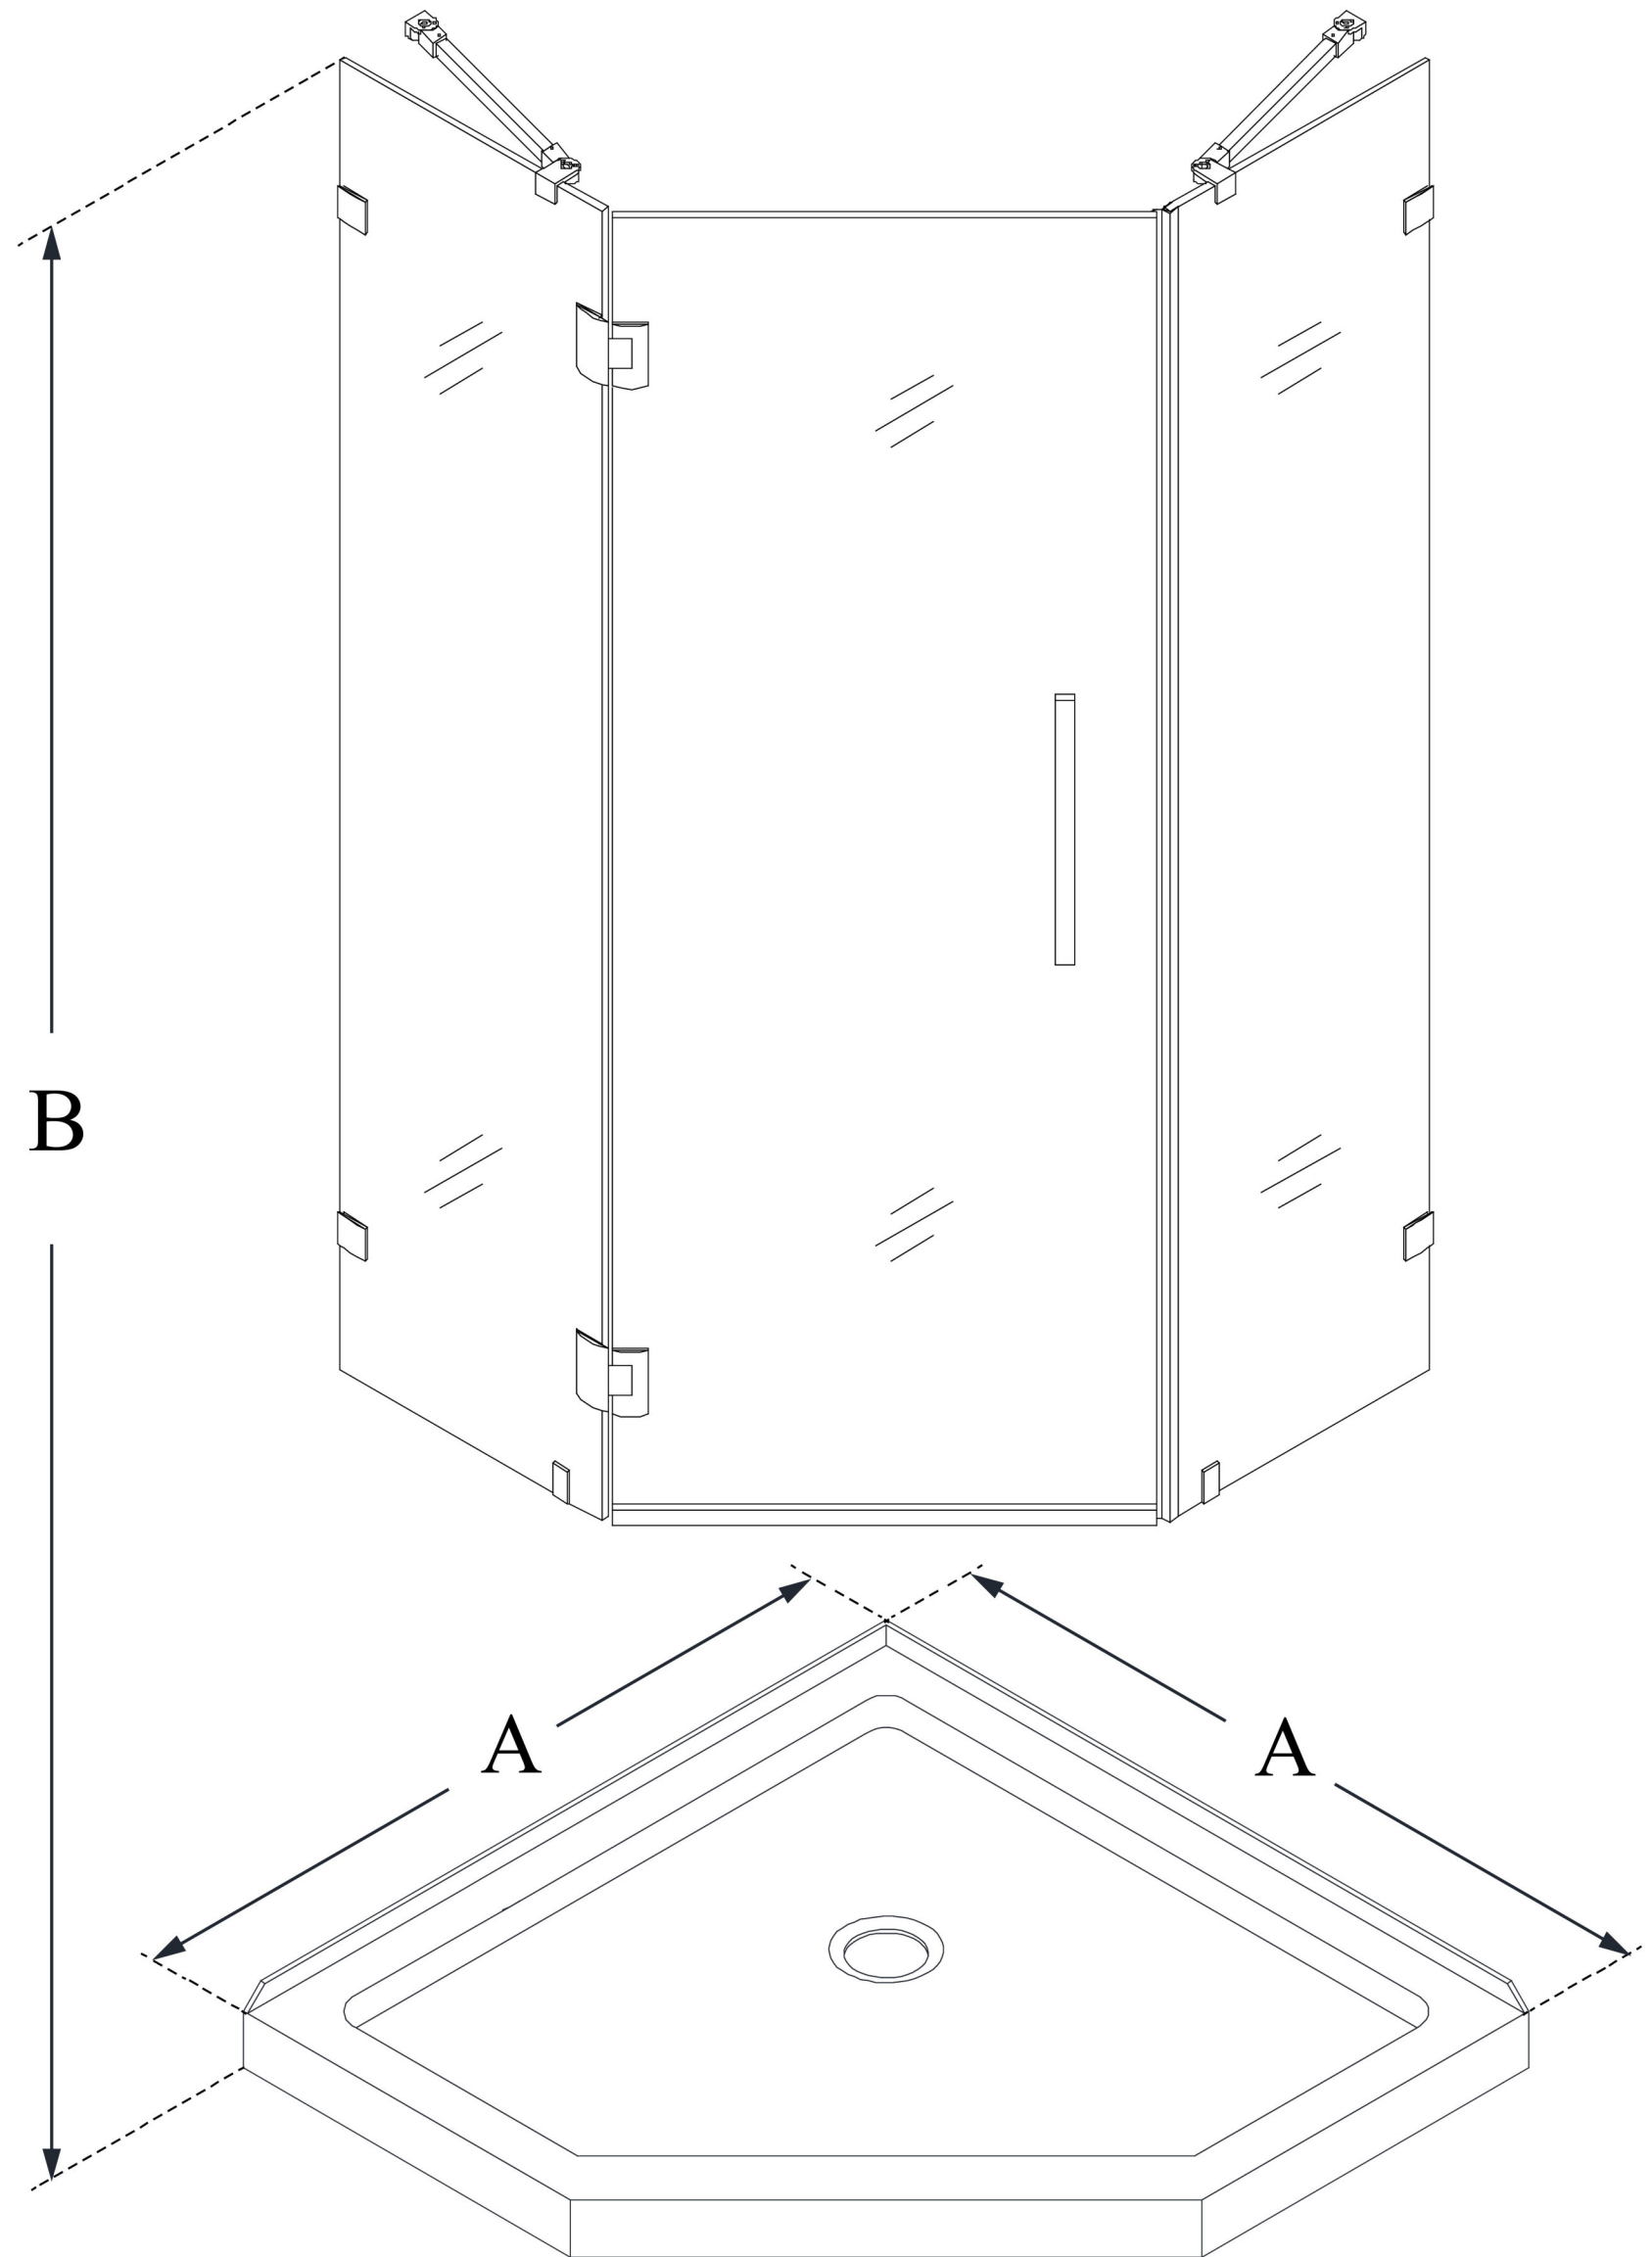

# PRISM LUX

DreamLine Prism Lux 42 in. x 42 in. x 74 3/4 in. H Frameless Hinged Shower Enclosure and SlimLine Shower Base Kit

## KIT CONTENTS:

- SHOWER ENCLOSURE
- SHOWER BASE

## CONFIGURATION DIMENSIONS:

**A: 42 in.**  
KIT WIDTH

**B: 74 3/4 in.**  
KIT HEIGHT

**G: 42 in.**  
KIT DEPTH

**AVAILABLE DRAIN LOCATIONS:**  
- CORNER

For precise drain location, please refer to the included base technical drawing