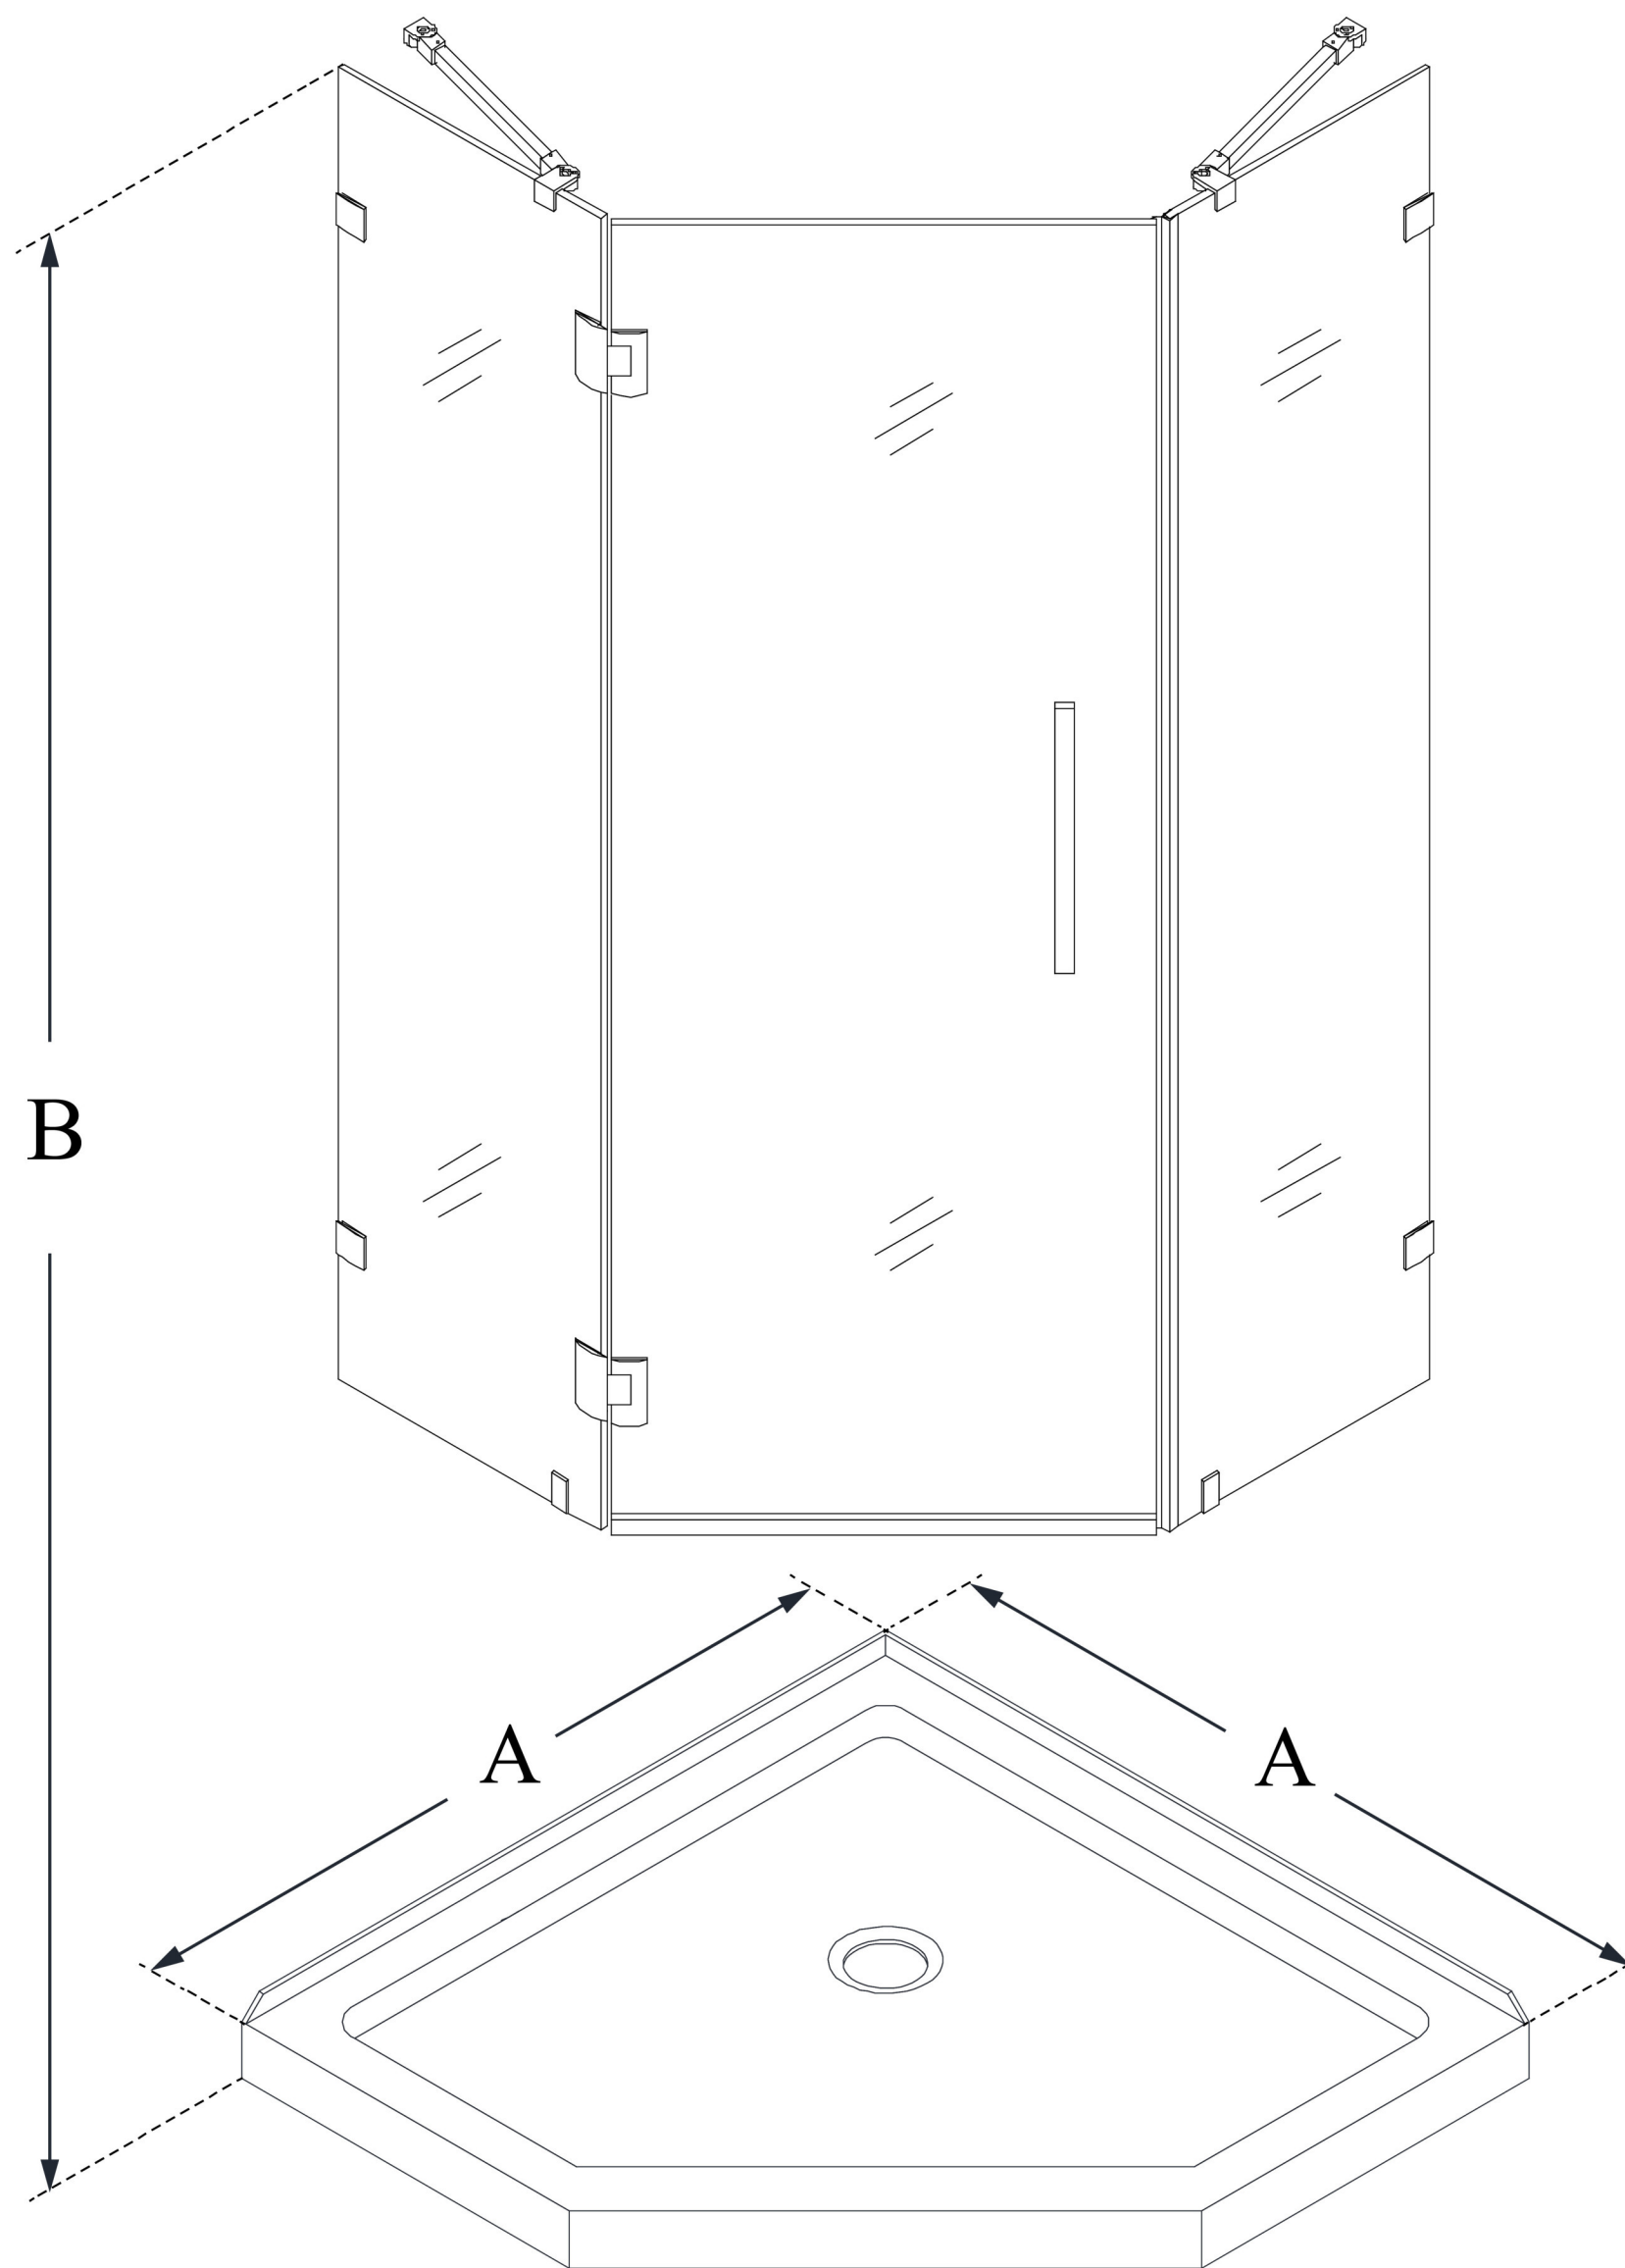

DL-6052

PRISM LUX

DreamLine Prism Lux 40 in. x 40 in. x 74 3/4 in. H Frameless Hinged Shower Enclosure and SlimLine Shower Base Kit

KIT CONTENTS:

- SHOWER ENCLOSURE
- SHOWER BASE

CONFIGURATION DIMENSIONS:

A: 40 in.
KIT WIDTH

B: 74 3/4 in.
KIT HEIGHT

G: 40 in.
KIT DEPTH

AVAILABLE DRAIN LOCATIONS:
- CORNER

For precise drain location, please refer to the included base technical drawing

DreamLine reserves the right to update or modify the hardware or materials pictured without prior notice for the purpose of product improvement and customer satisfaction.