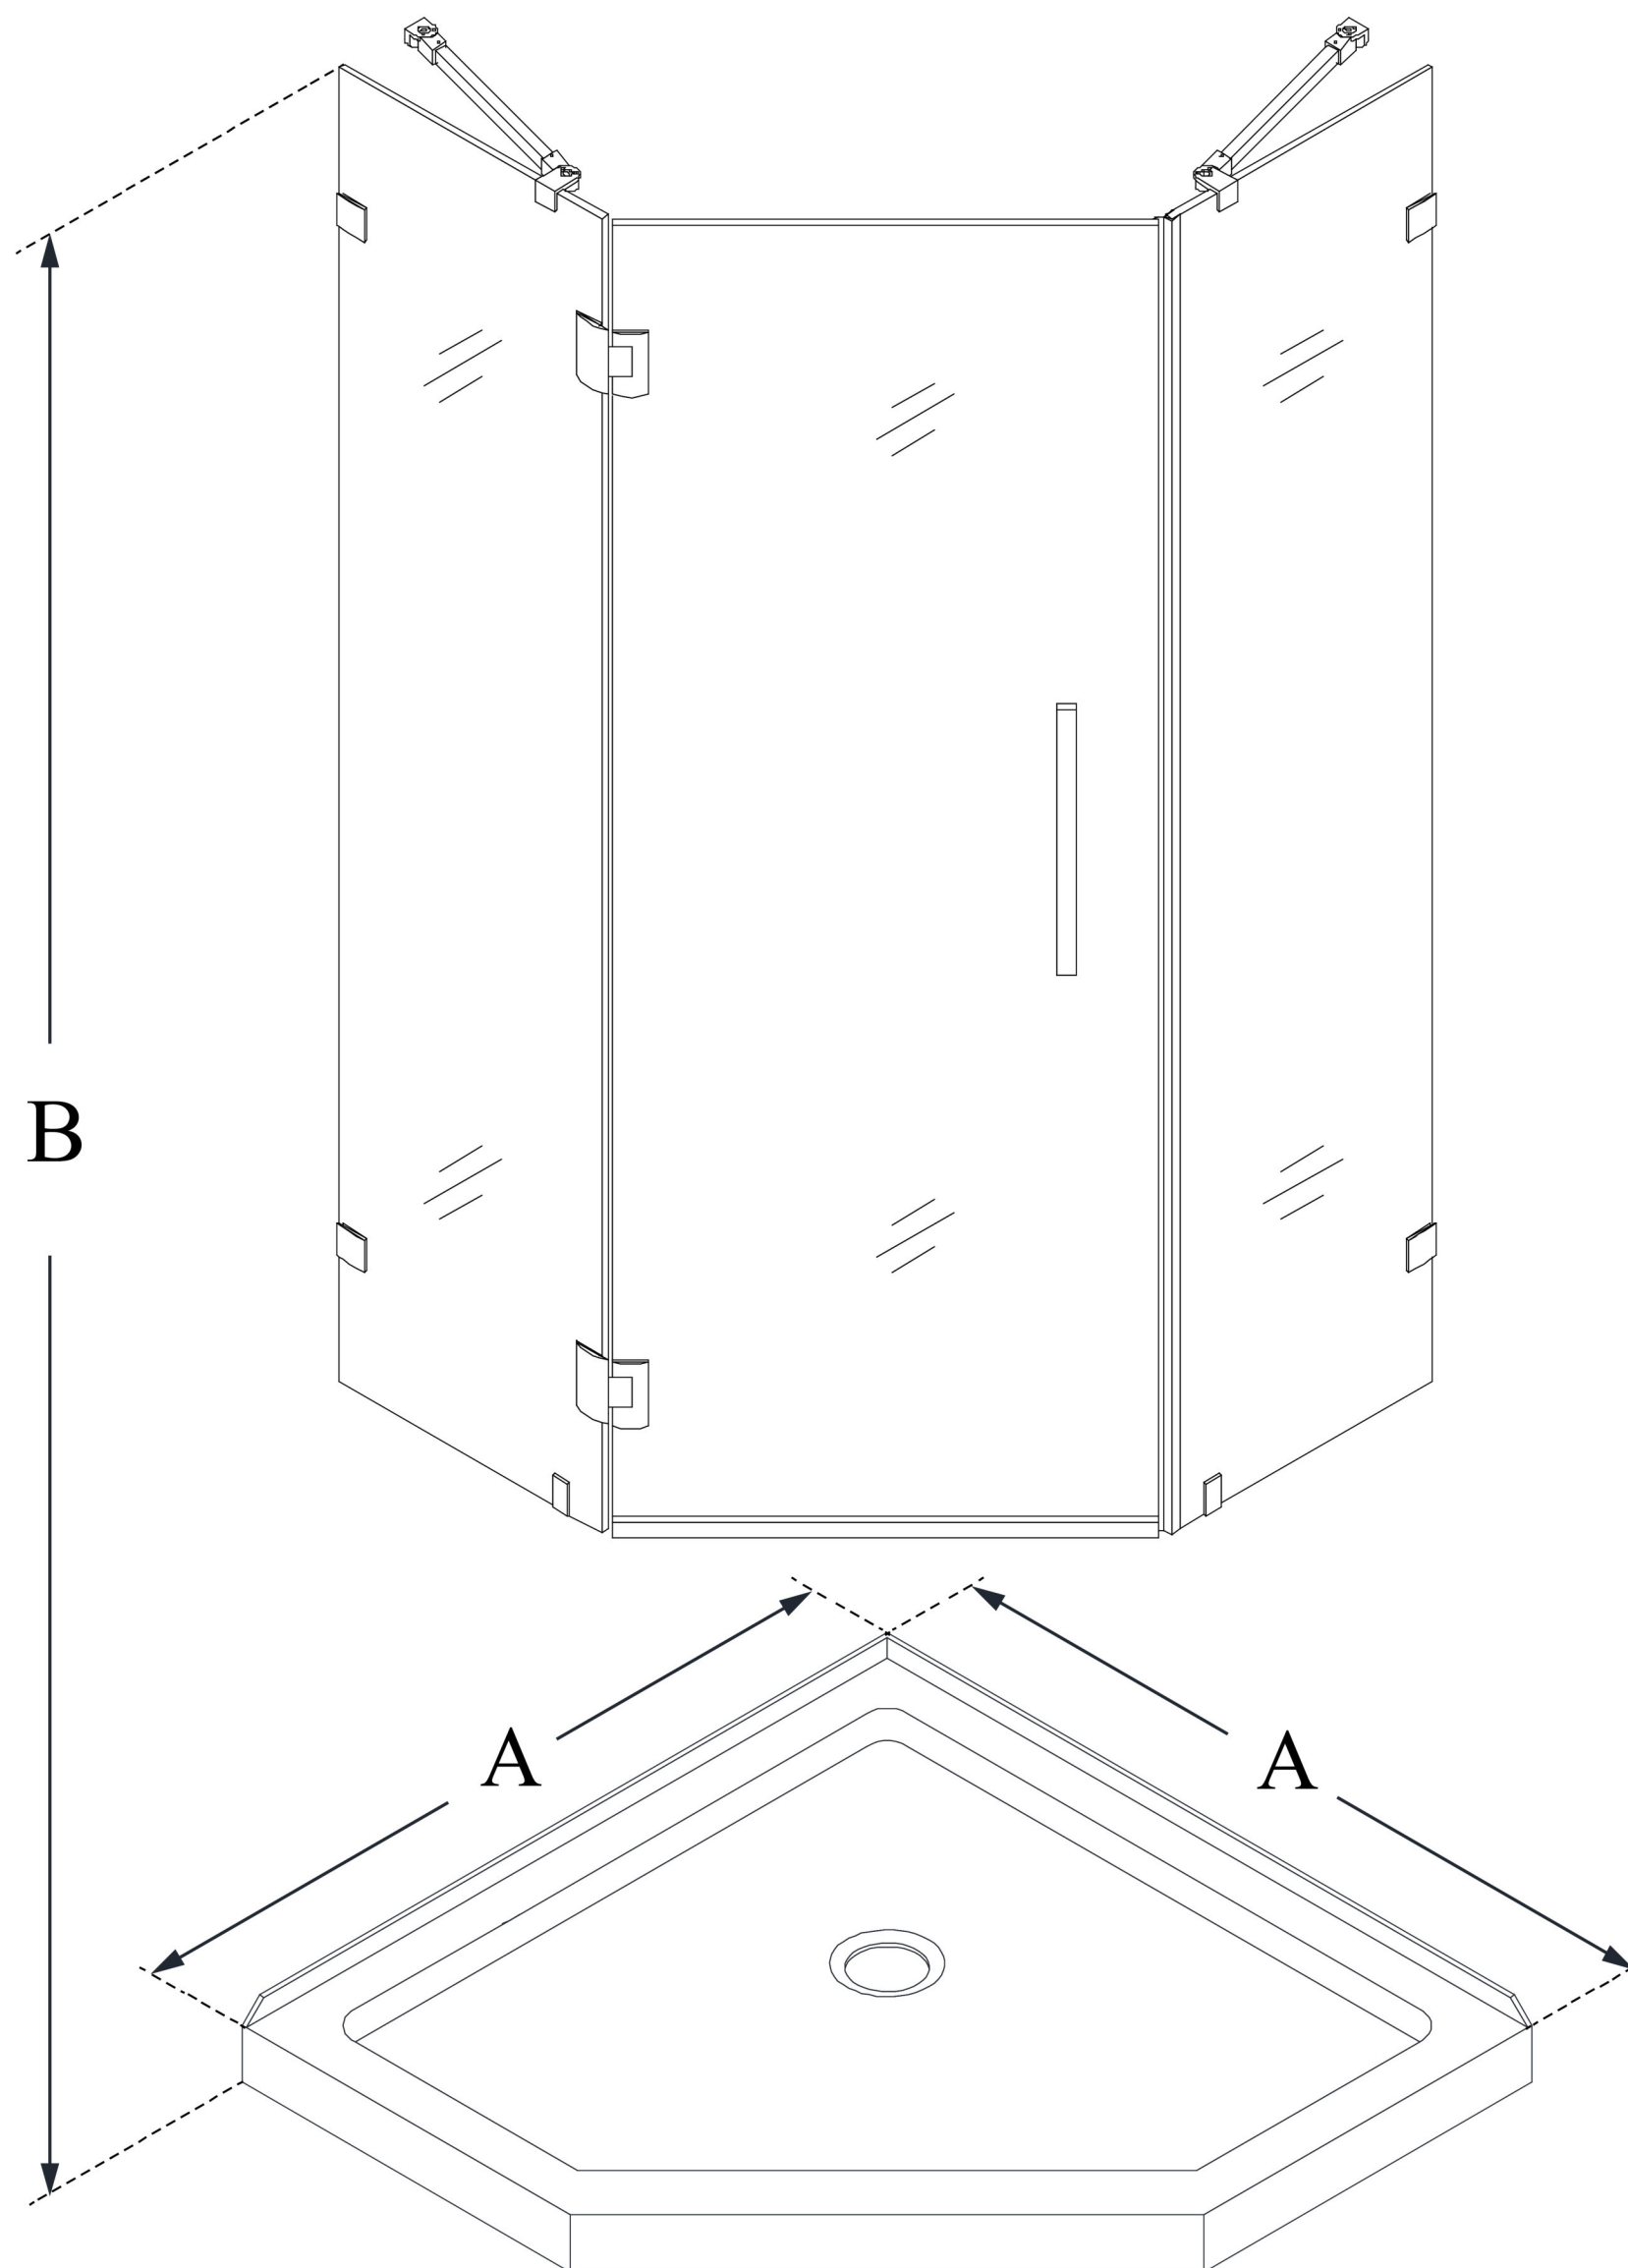

DL-6051

PRISM LUX

DreamLine Prism Lux 38 in. x 38 in. x 74 3/4 in. H Frameless Hinged Shower Enclosure and SlimLine Shower Base Kit

KIT CONTENTS:

- SHOWER ENCLOSURE
- SHOWER BASE

CONFIGURATION DIMENSIONS:

A: 38 in.
KIT WIDTH

B: 74 3/4 in.
KIT HEIGHT

G: 38 in.
KIT DEPTH

AVAILABLE DRAIN LOCATIONS:
- CORNER

For precise drain location, please refer to the included base technical drawing

DreamLine reserves the right to update or modify the hardware or materials pictured without prior notice for the purpose of product improvement and customer satisfaction.