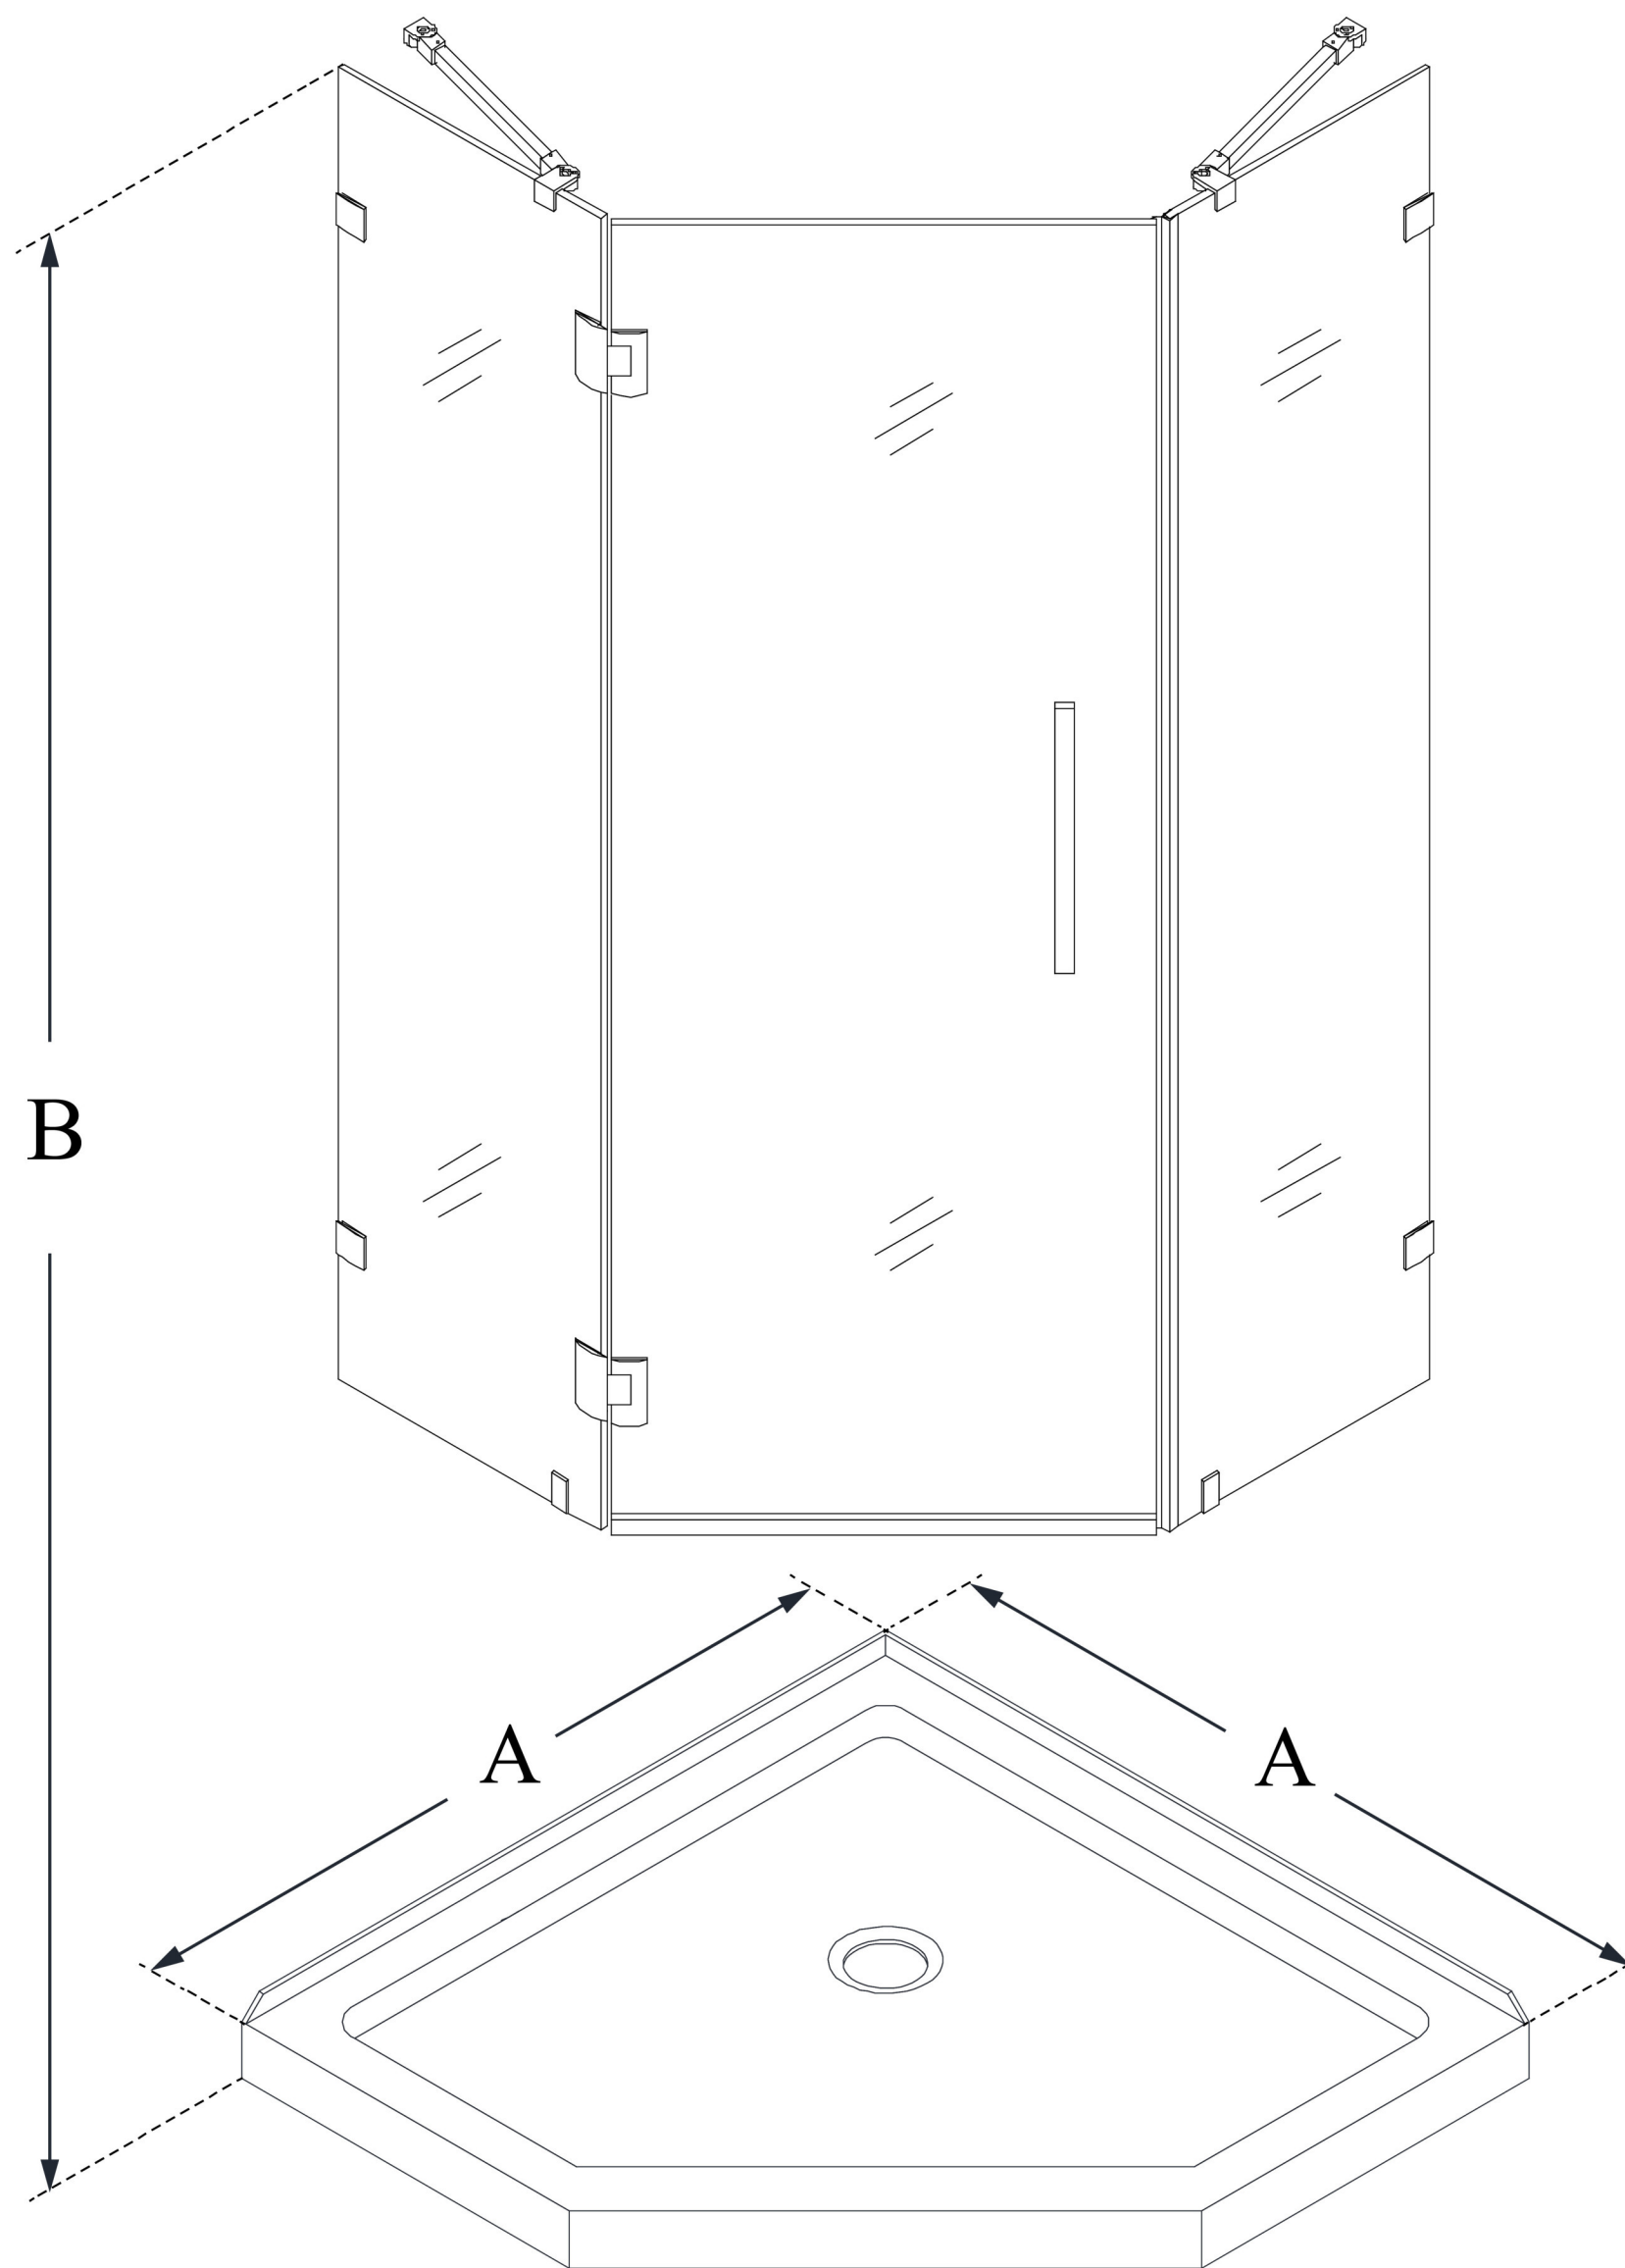

## PRISM LUX

DreamLine Prism Lux 36 in. x 36 in. x 74 3/4 in. H Frameless Hinged Shower Enclosure and SlimLine Shower Base Kit

### KIT CONTENTS:

- SHOWER ENCLOSURE
- SHOWER BASE

### CONFIGURATION DIMENSIONS:

**A: 36 in.**  
KIT WIDTH

**B: 74 3/4 in.**  
KIT HEIGHT

**G: 36 in.**  
KIT DEPTH

**AVAILABLE DRAIN LOCATIONS:**  
- CORNER

For precise drain location, please refer to the included base technical drawing