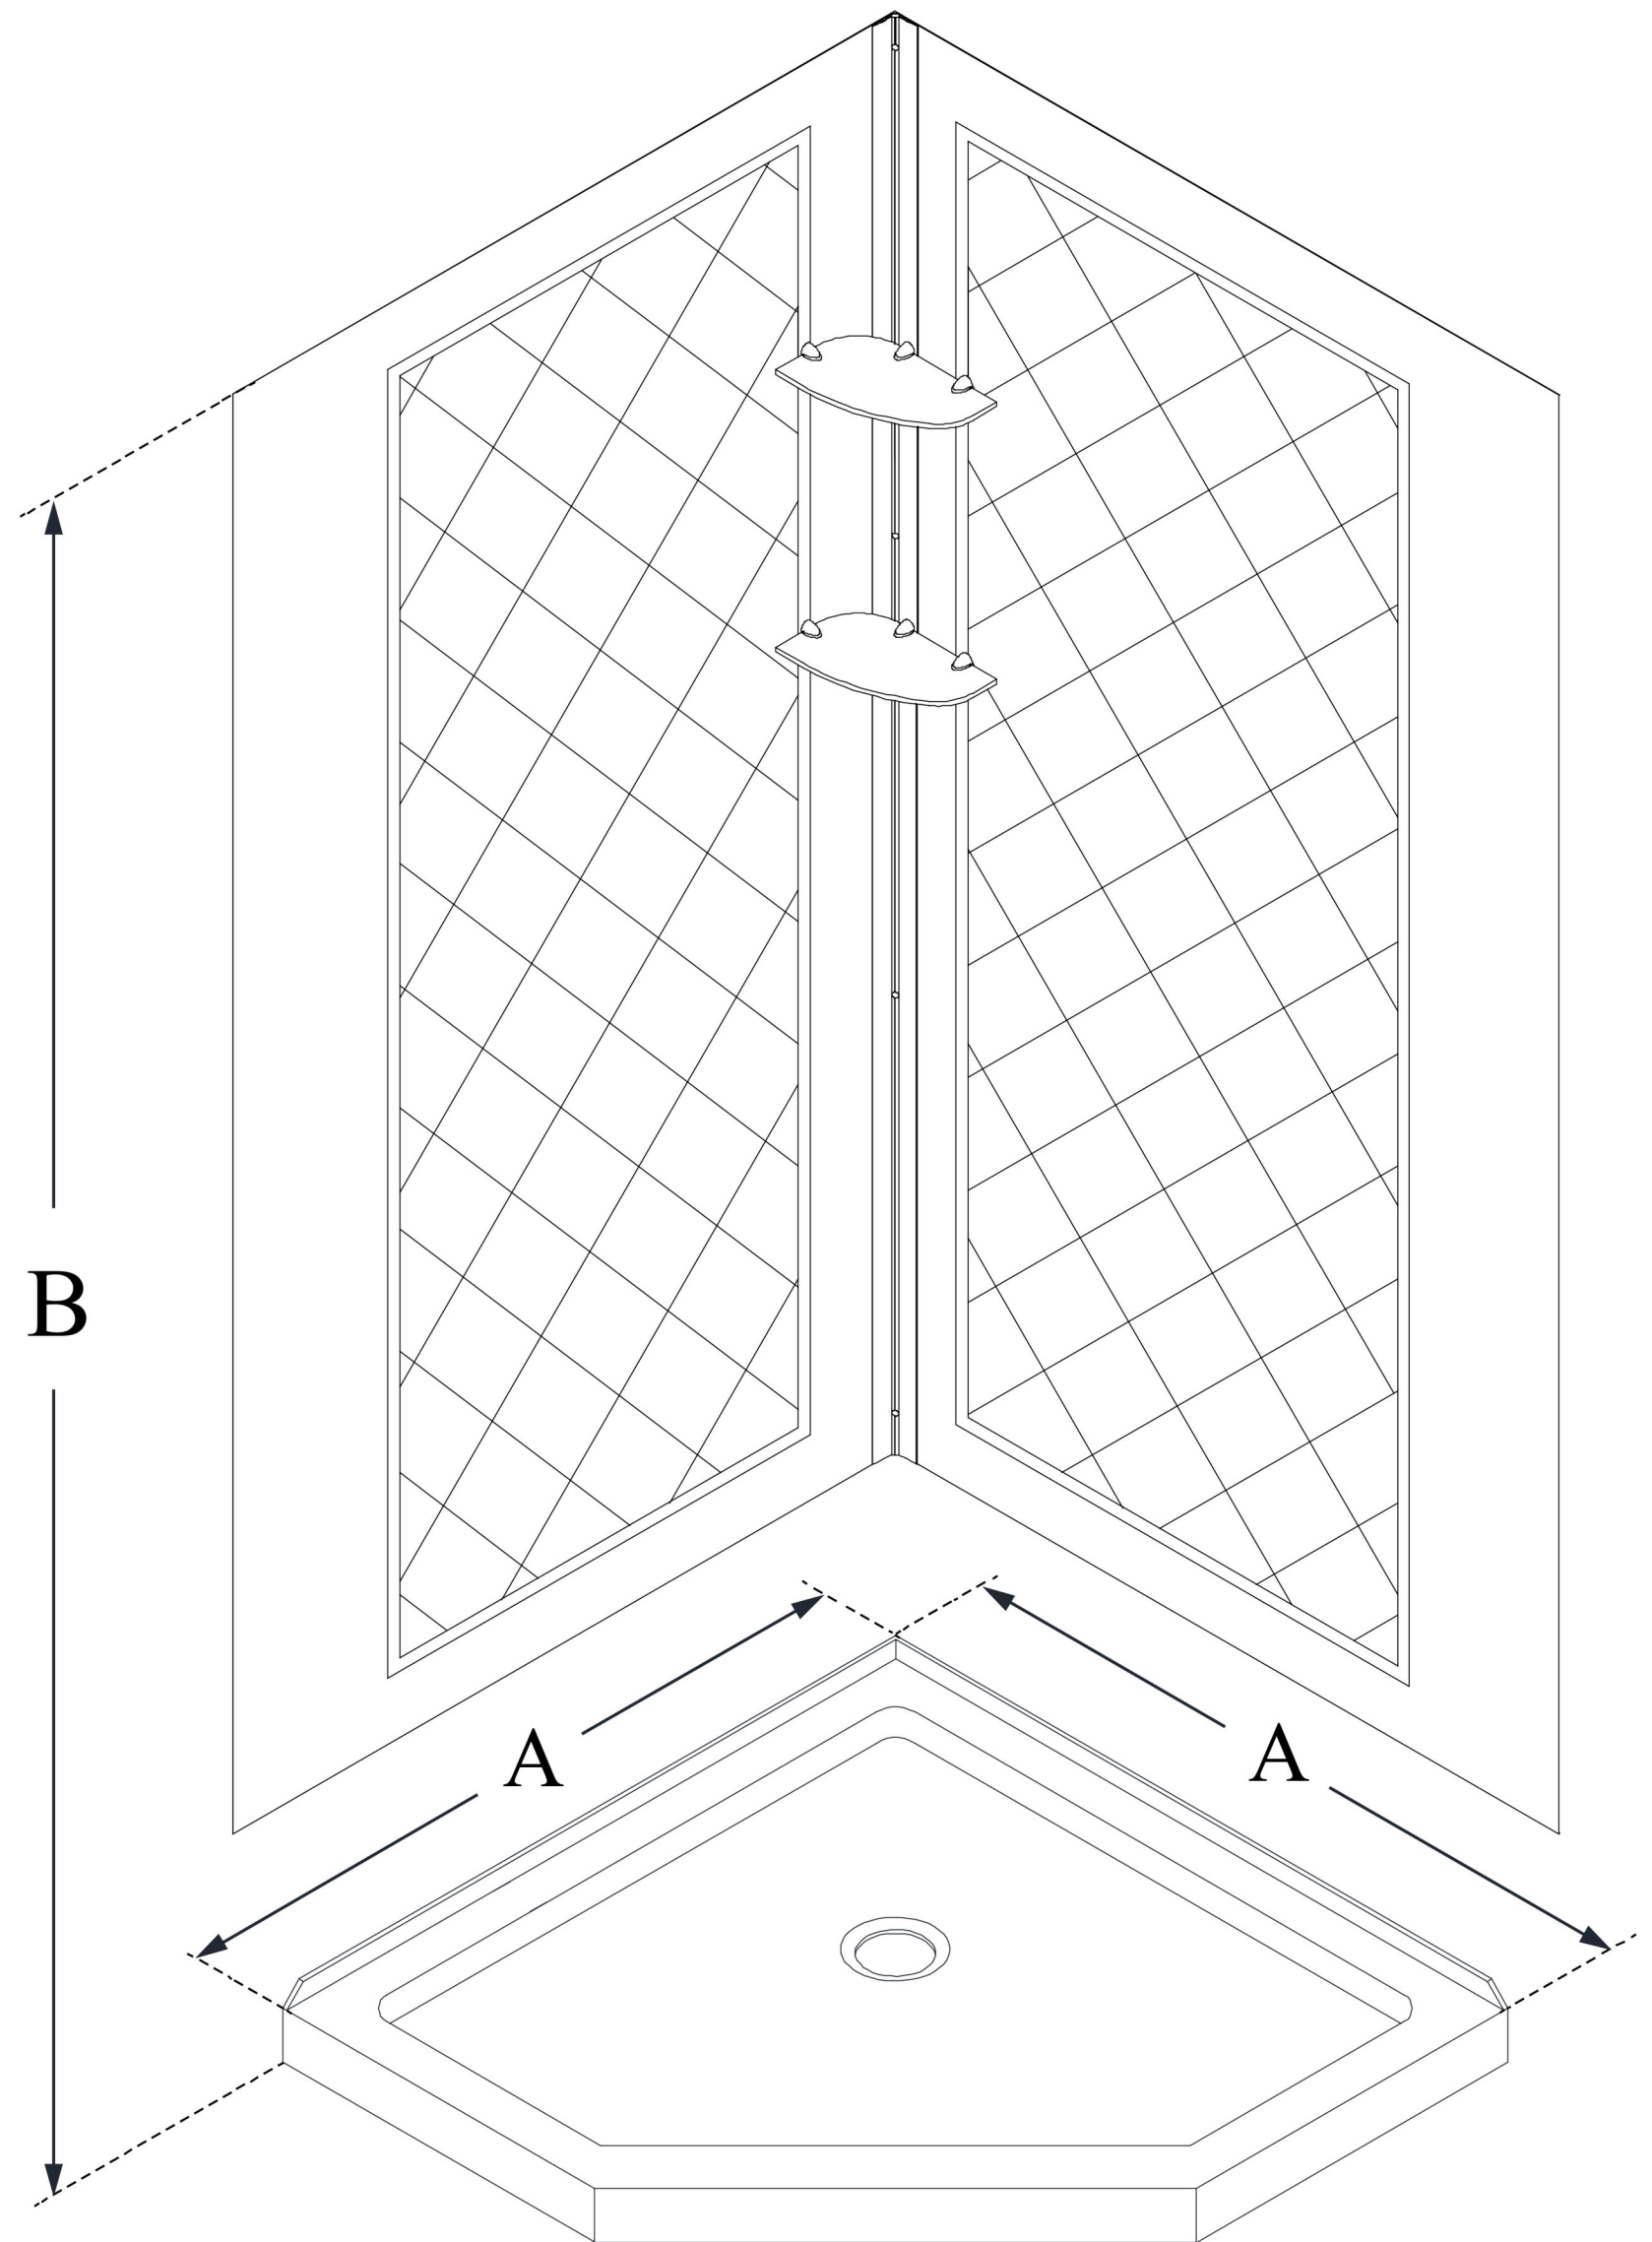

DL-6047

QWALL-4

DreamLine 42 in. x 42 in. x 76 3/4 in. H SlimLine Neo-Angle Shower Base and QWALL-4 Acrylic Backwall Kit

KIT CONTENTS:

- SHOWER BASE
- QWALL BACKWALLS

CONFIGURATION DIMENSIONS:

A: 42 in.
KIT WIDTH

B: 76 3/4 in.
KIT HEIGHT

G: 42 in.
KIT DEPTH

AVAILABLE DRAIN LOCATIONS:
- CORNER

For precise drain location, please refer to the included base technical drawing

DreamLine reserves the right to update or modify the hardware or materials pictured without prior notice for the purpose of product improvement and customer satisfaction.