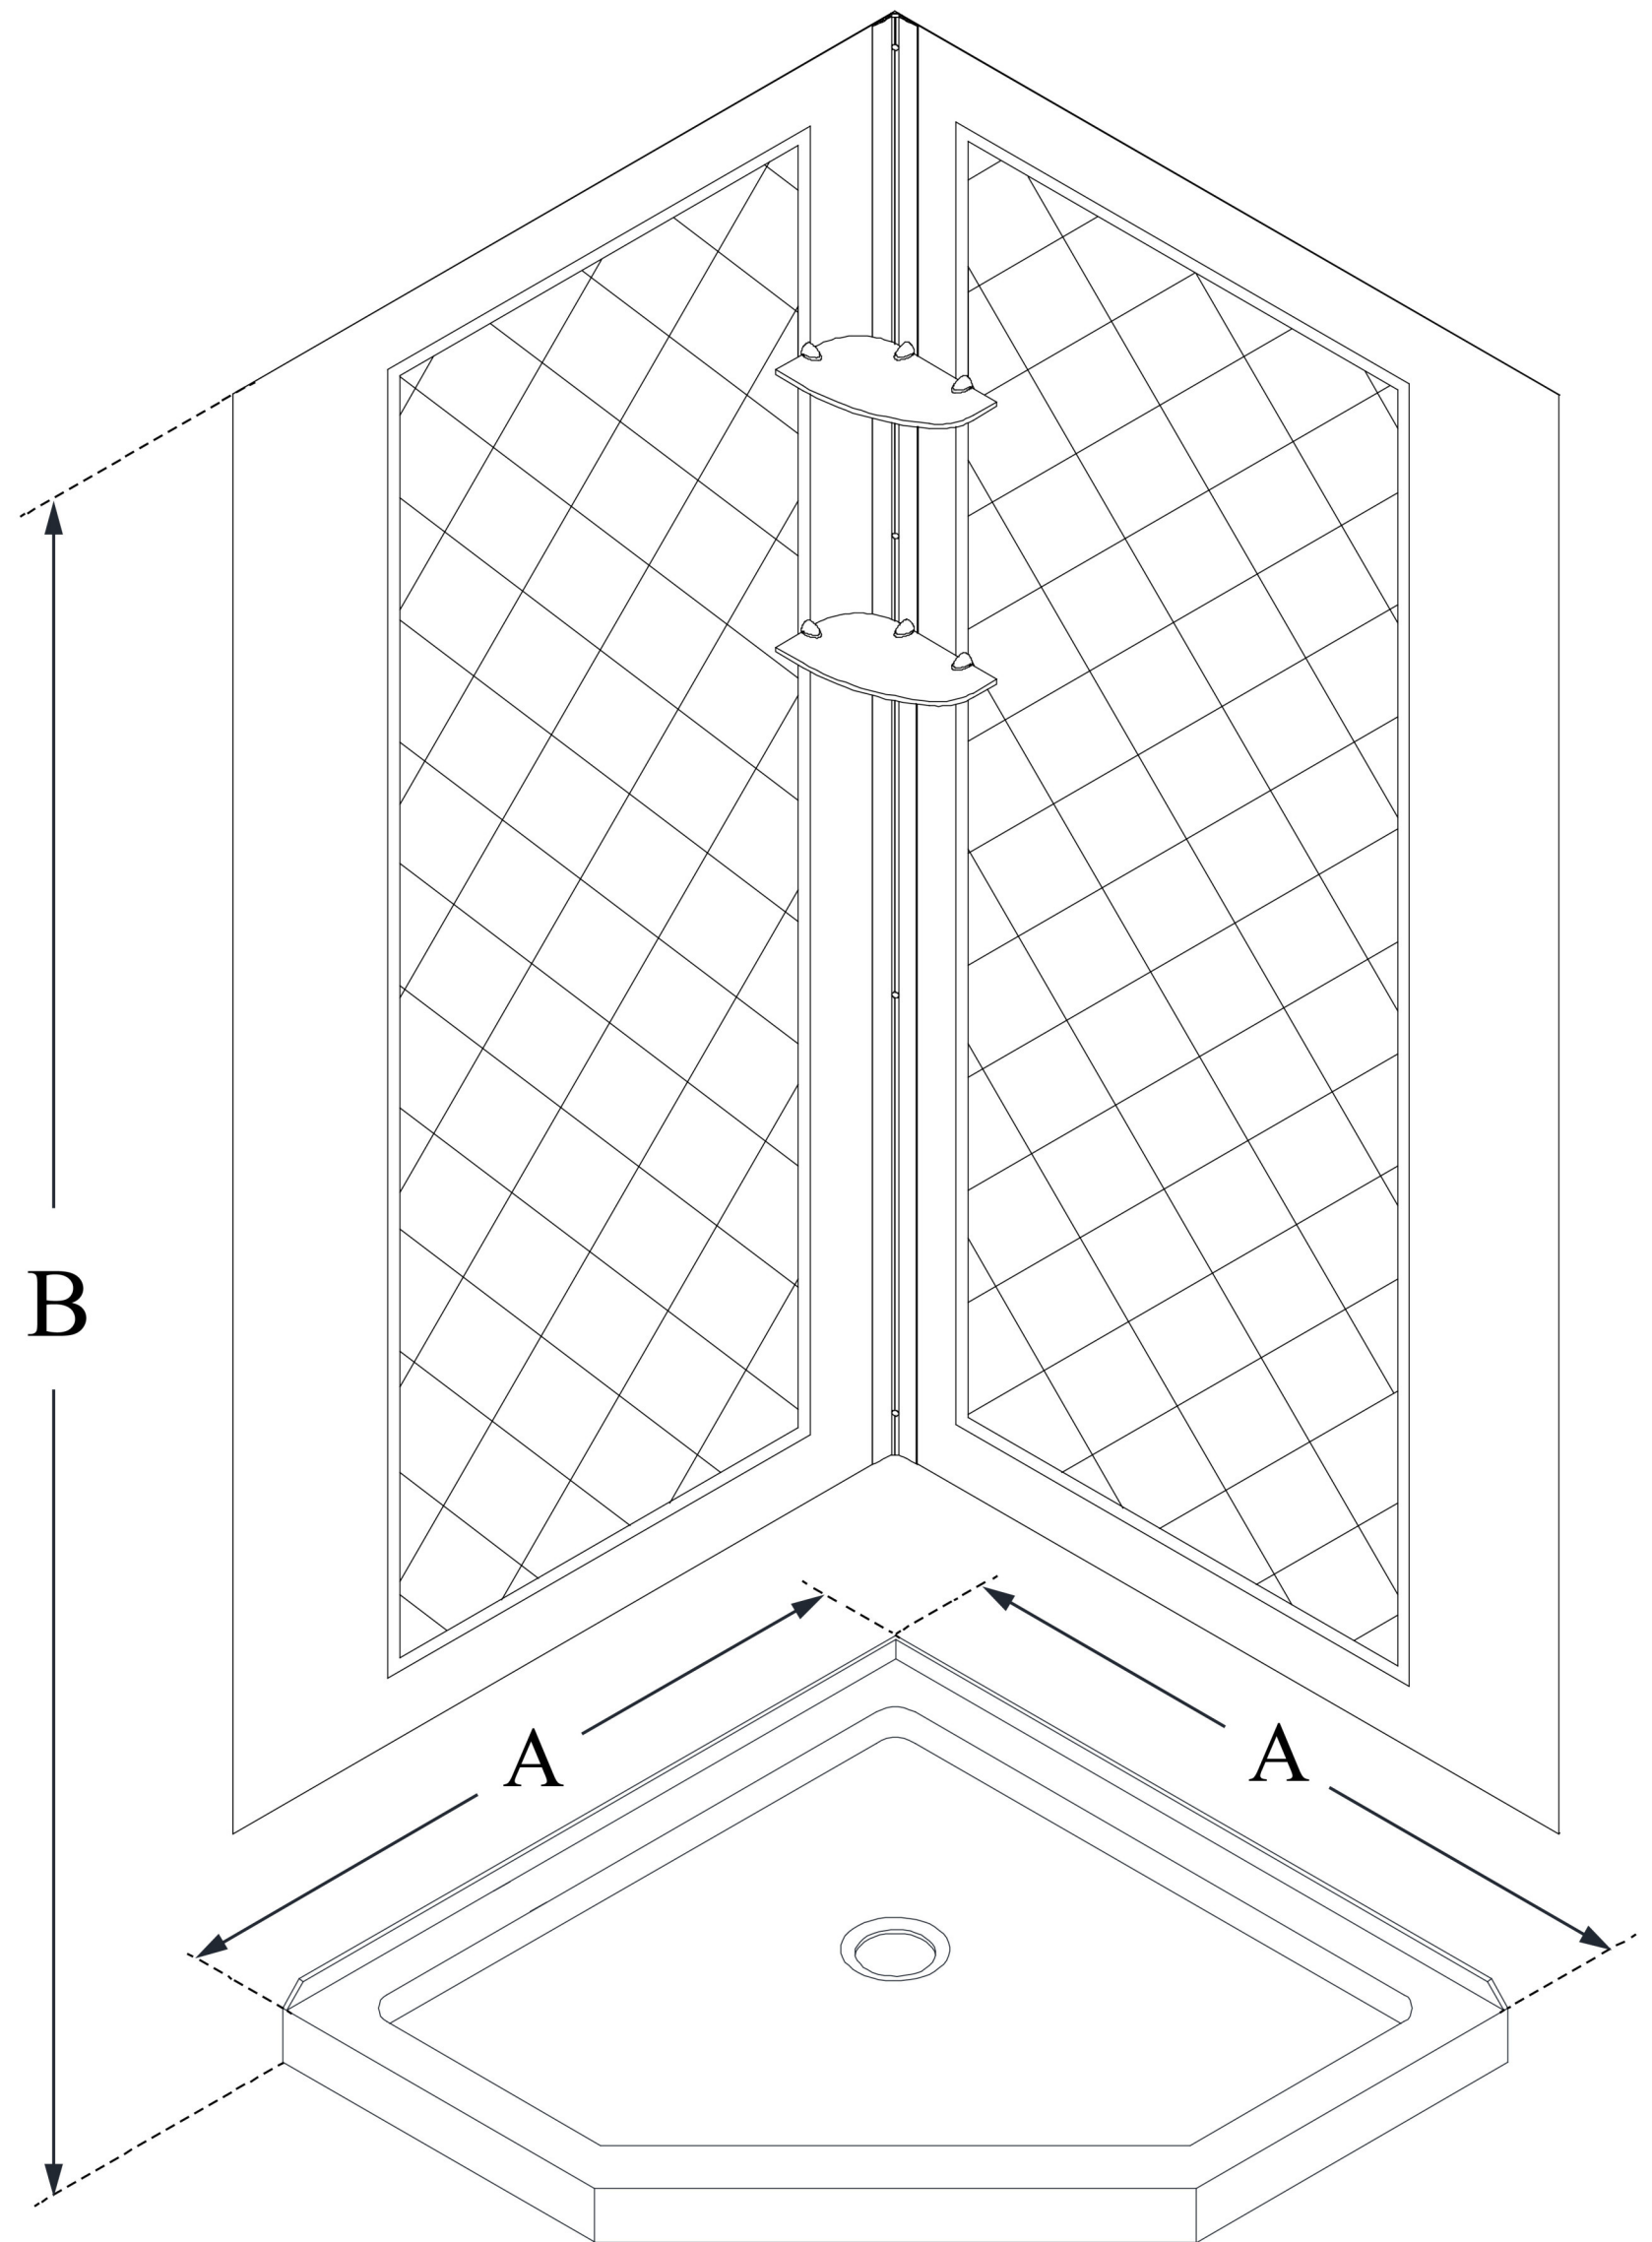

## **QWALL-4**

DreamLine 40 in. x 40 in. x 76 3/4 in. H SlimLine Neo-Angle Shower Base and QWALL-4 Acrylic Backwall Kit

### **KIT CONTENTS:**

- SHOWER BASE
- QWALL BACKWALLS

### **CONFIGURATION DIMENSIONS:**

**A: 40 in.**

KIT WIDTH

**B: 76 3/4 in.**

KIT HEIGHT

**G: 40 in.**

KIT DEPTH

### **AVAILABLE DRAIN LOCATIONS:**

- CORNER

For precise drain location, please refer to the included base technical drawing

DreamLine reserves the right to update or modify the hardware or materials pictured without prior notice for the purpose of product improvement and customer satisfaction.