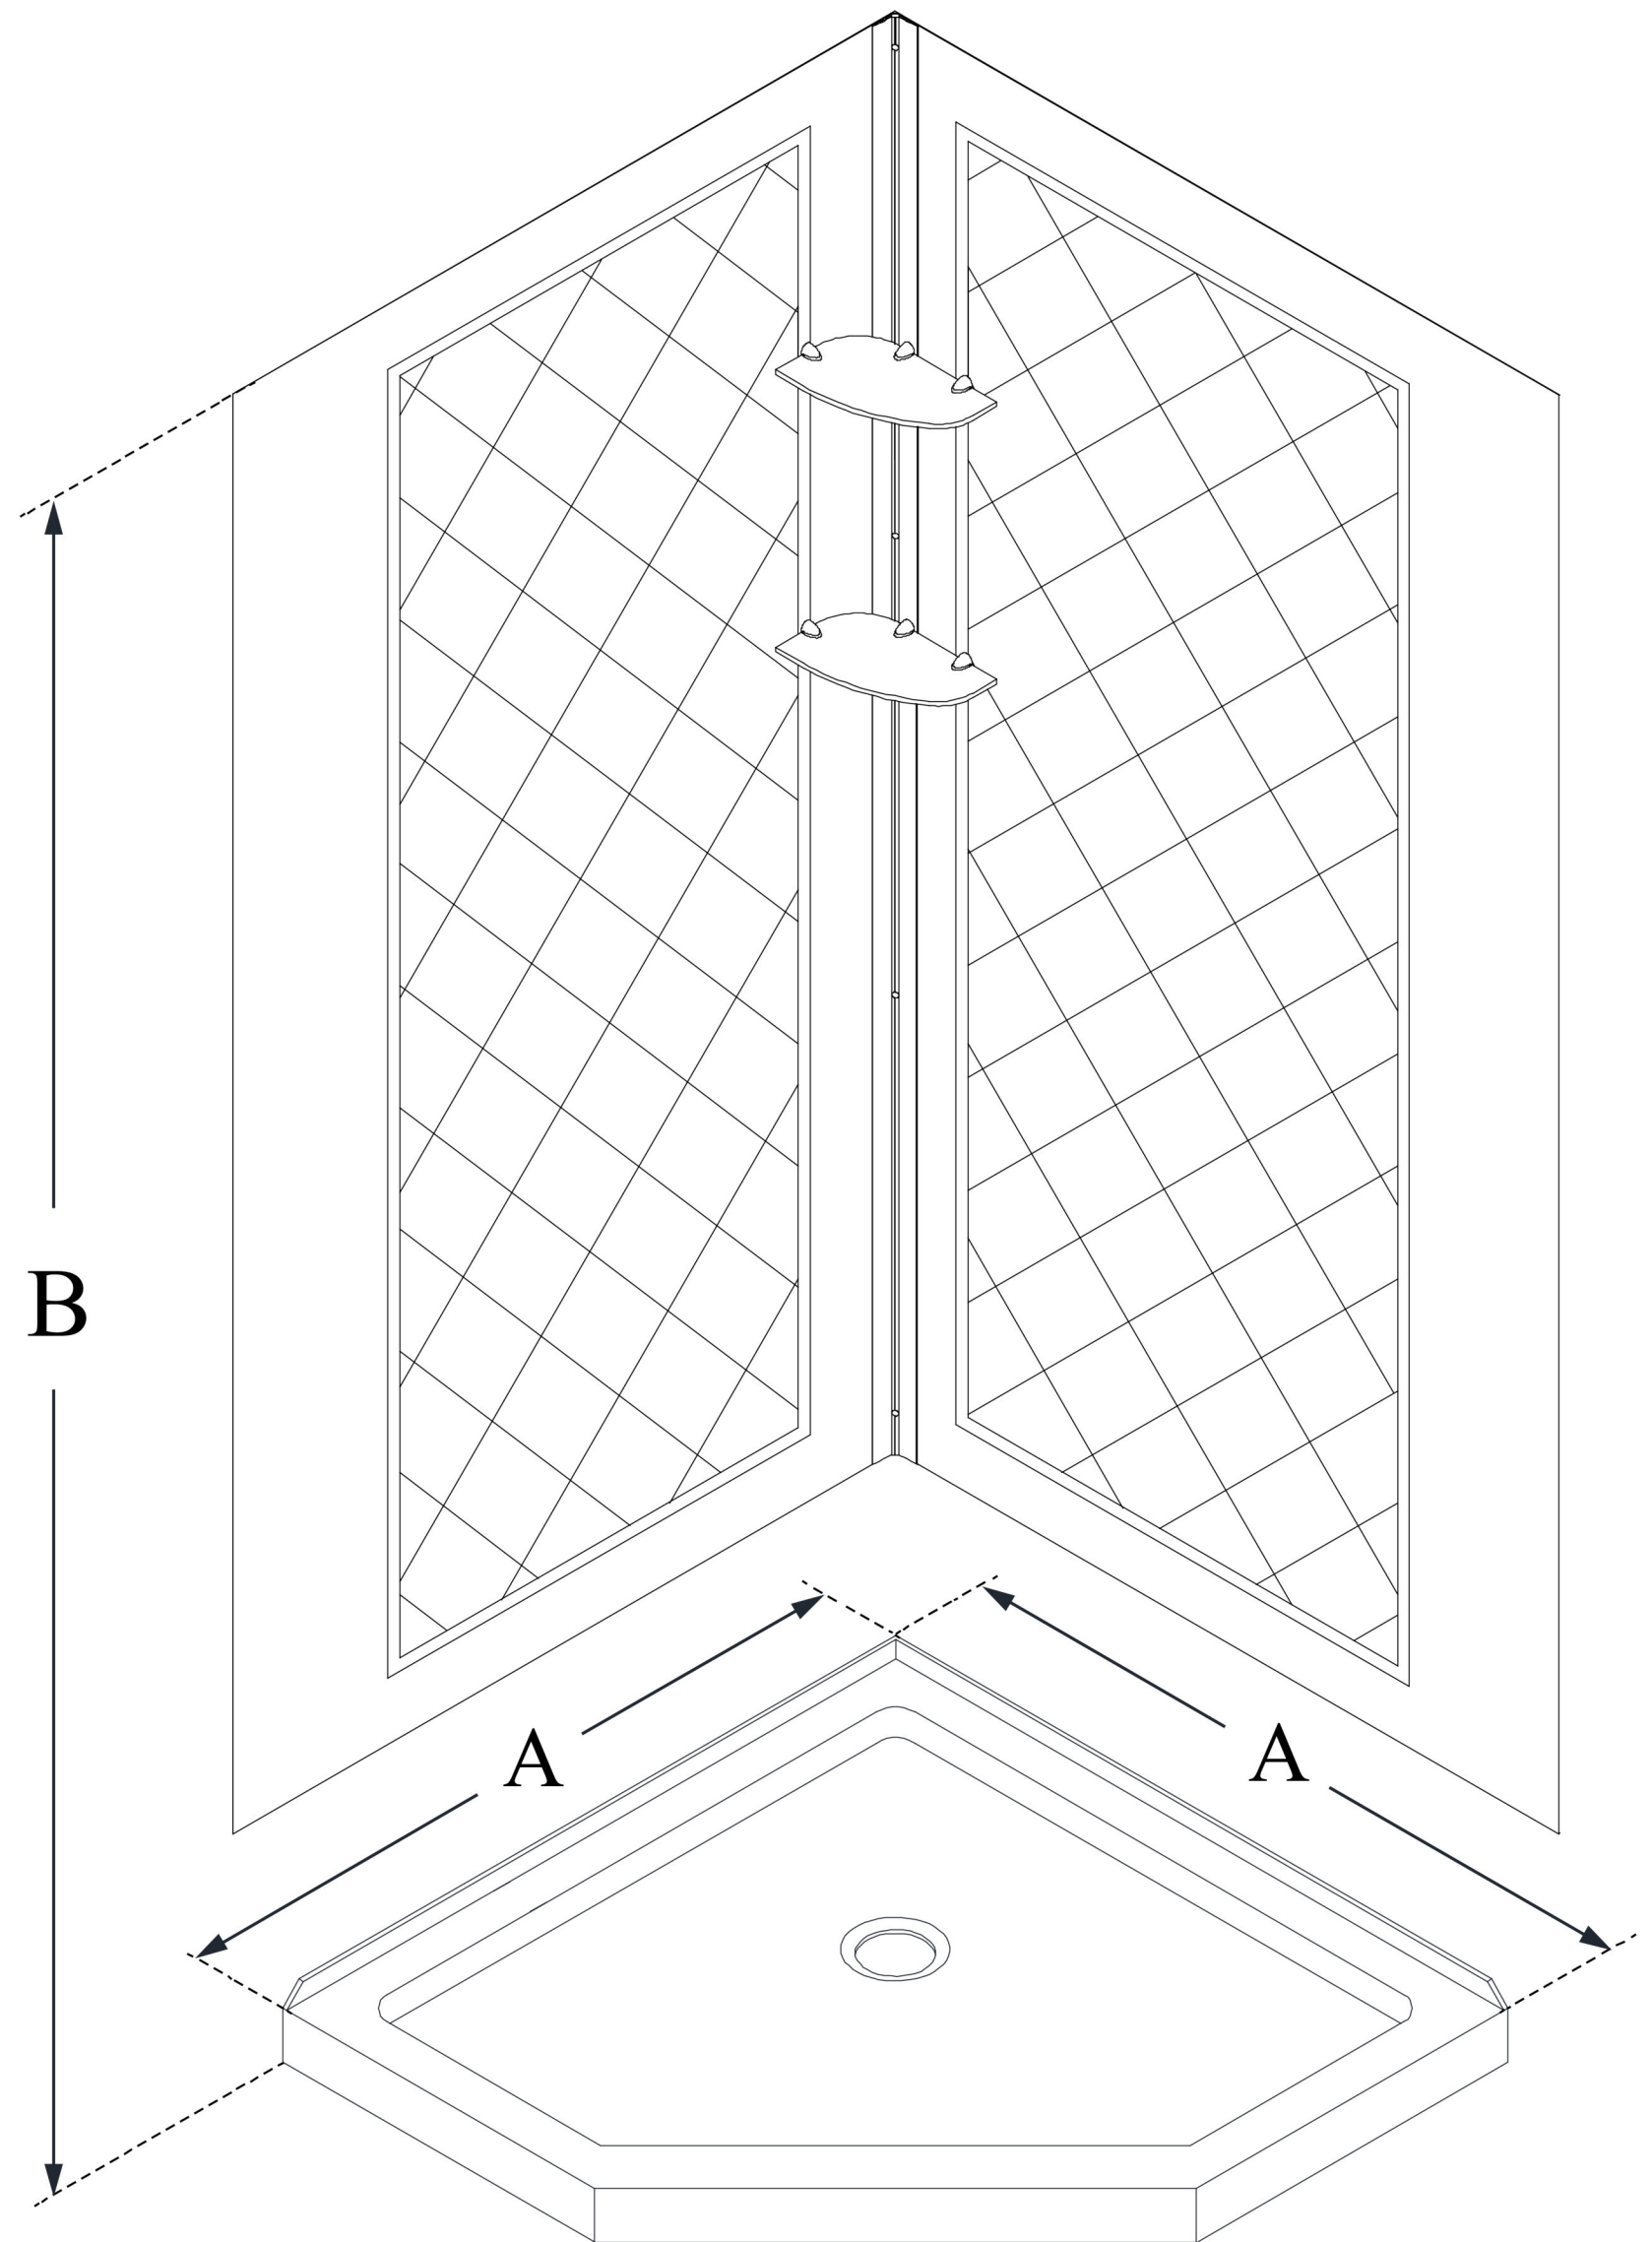

DL-6045

QWALL-4

DreamLine 38 in. x 38 in. x 76 3/4 in. H SlimLine Neo-Angle Shower Base and QWALL-4 Acrylic Backwall Kit

KIT CONTENTS:

- SHOWER BASE
- QWALL BACKWALLS

CONFIGURATION DIMENSIONS:

A: 38 in.
KIT WIDTH

B: 76 3/4 in.
KIT HEIGHT

G: 38 in.
KIT DEPTH

AVAILABLE DRAIN LOCATIONS:

- CORNER

For precise drain location, please refer to the included base technical drawing

DreamLine reserves the right to update or modify the hardware or materials pictured without prior notice for the purpose of product improvement and customer satisfaction.