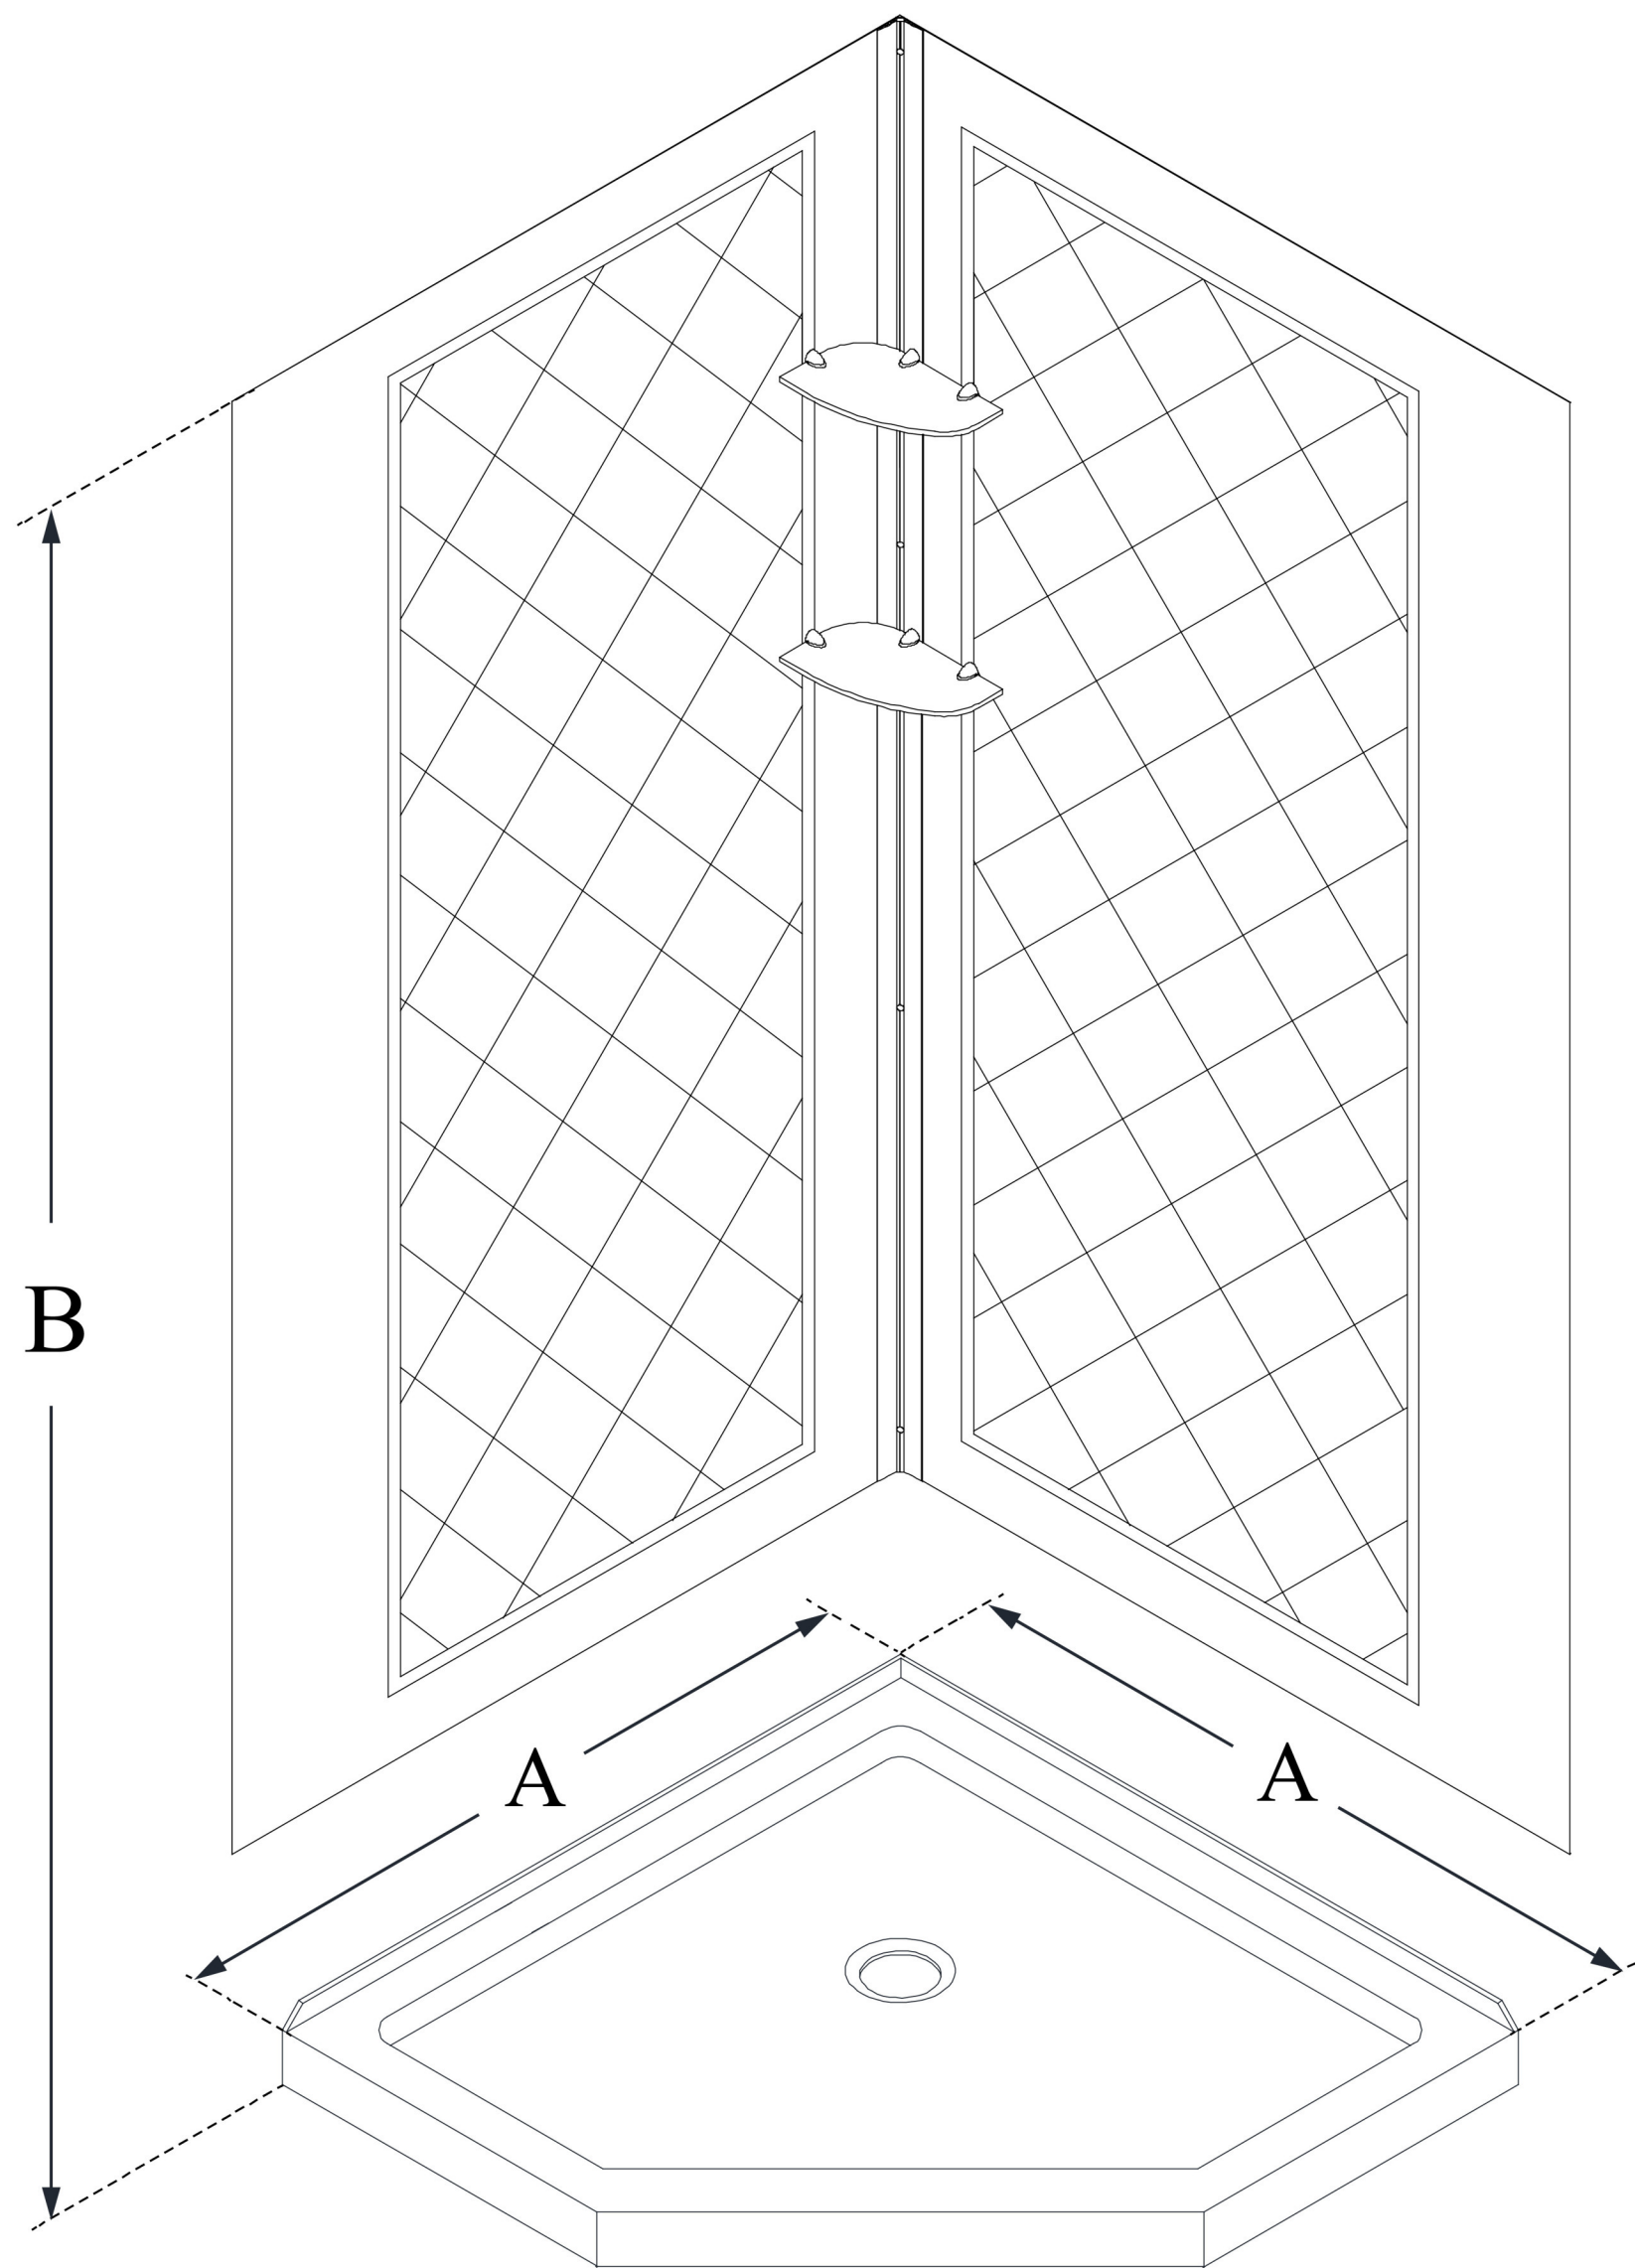

## **QWALL-4**

DreamLine 36 in. x 36 in. x 76 3/4 in. H SlimLine Neo-Angle Shower Base and QWALL-4 Acrylic Backwall Kit

### **KIT CONTENTS:**

- SHOWER BASE
- QWALL BACKWALLS

### **CONFIGURATION DIMENSIONS:**

**A: 36 in.**  
KIT WIDTH

**B: 76 3/4 in.**  
KIT HEIGHT

**G: 36 in.**  
KIT DEPTH

**AVAILABLE DRAIN LOCATIONS:**  
- CORNER

For precise drain location, please refer to the included base technical drawing