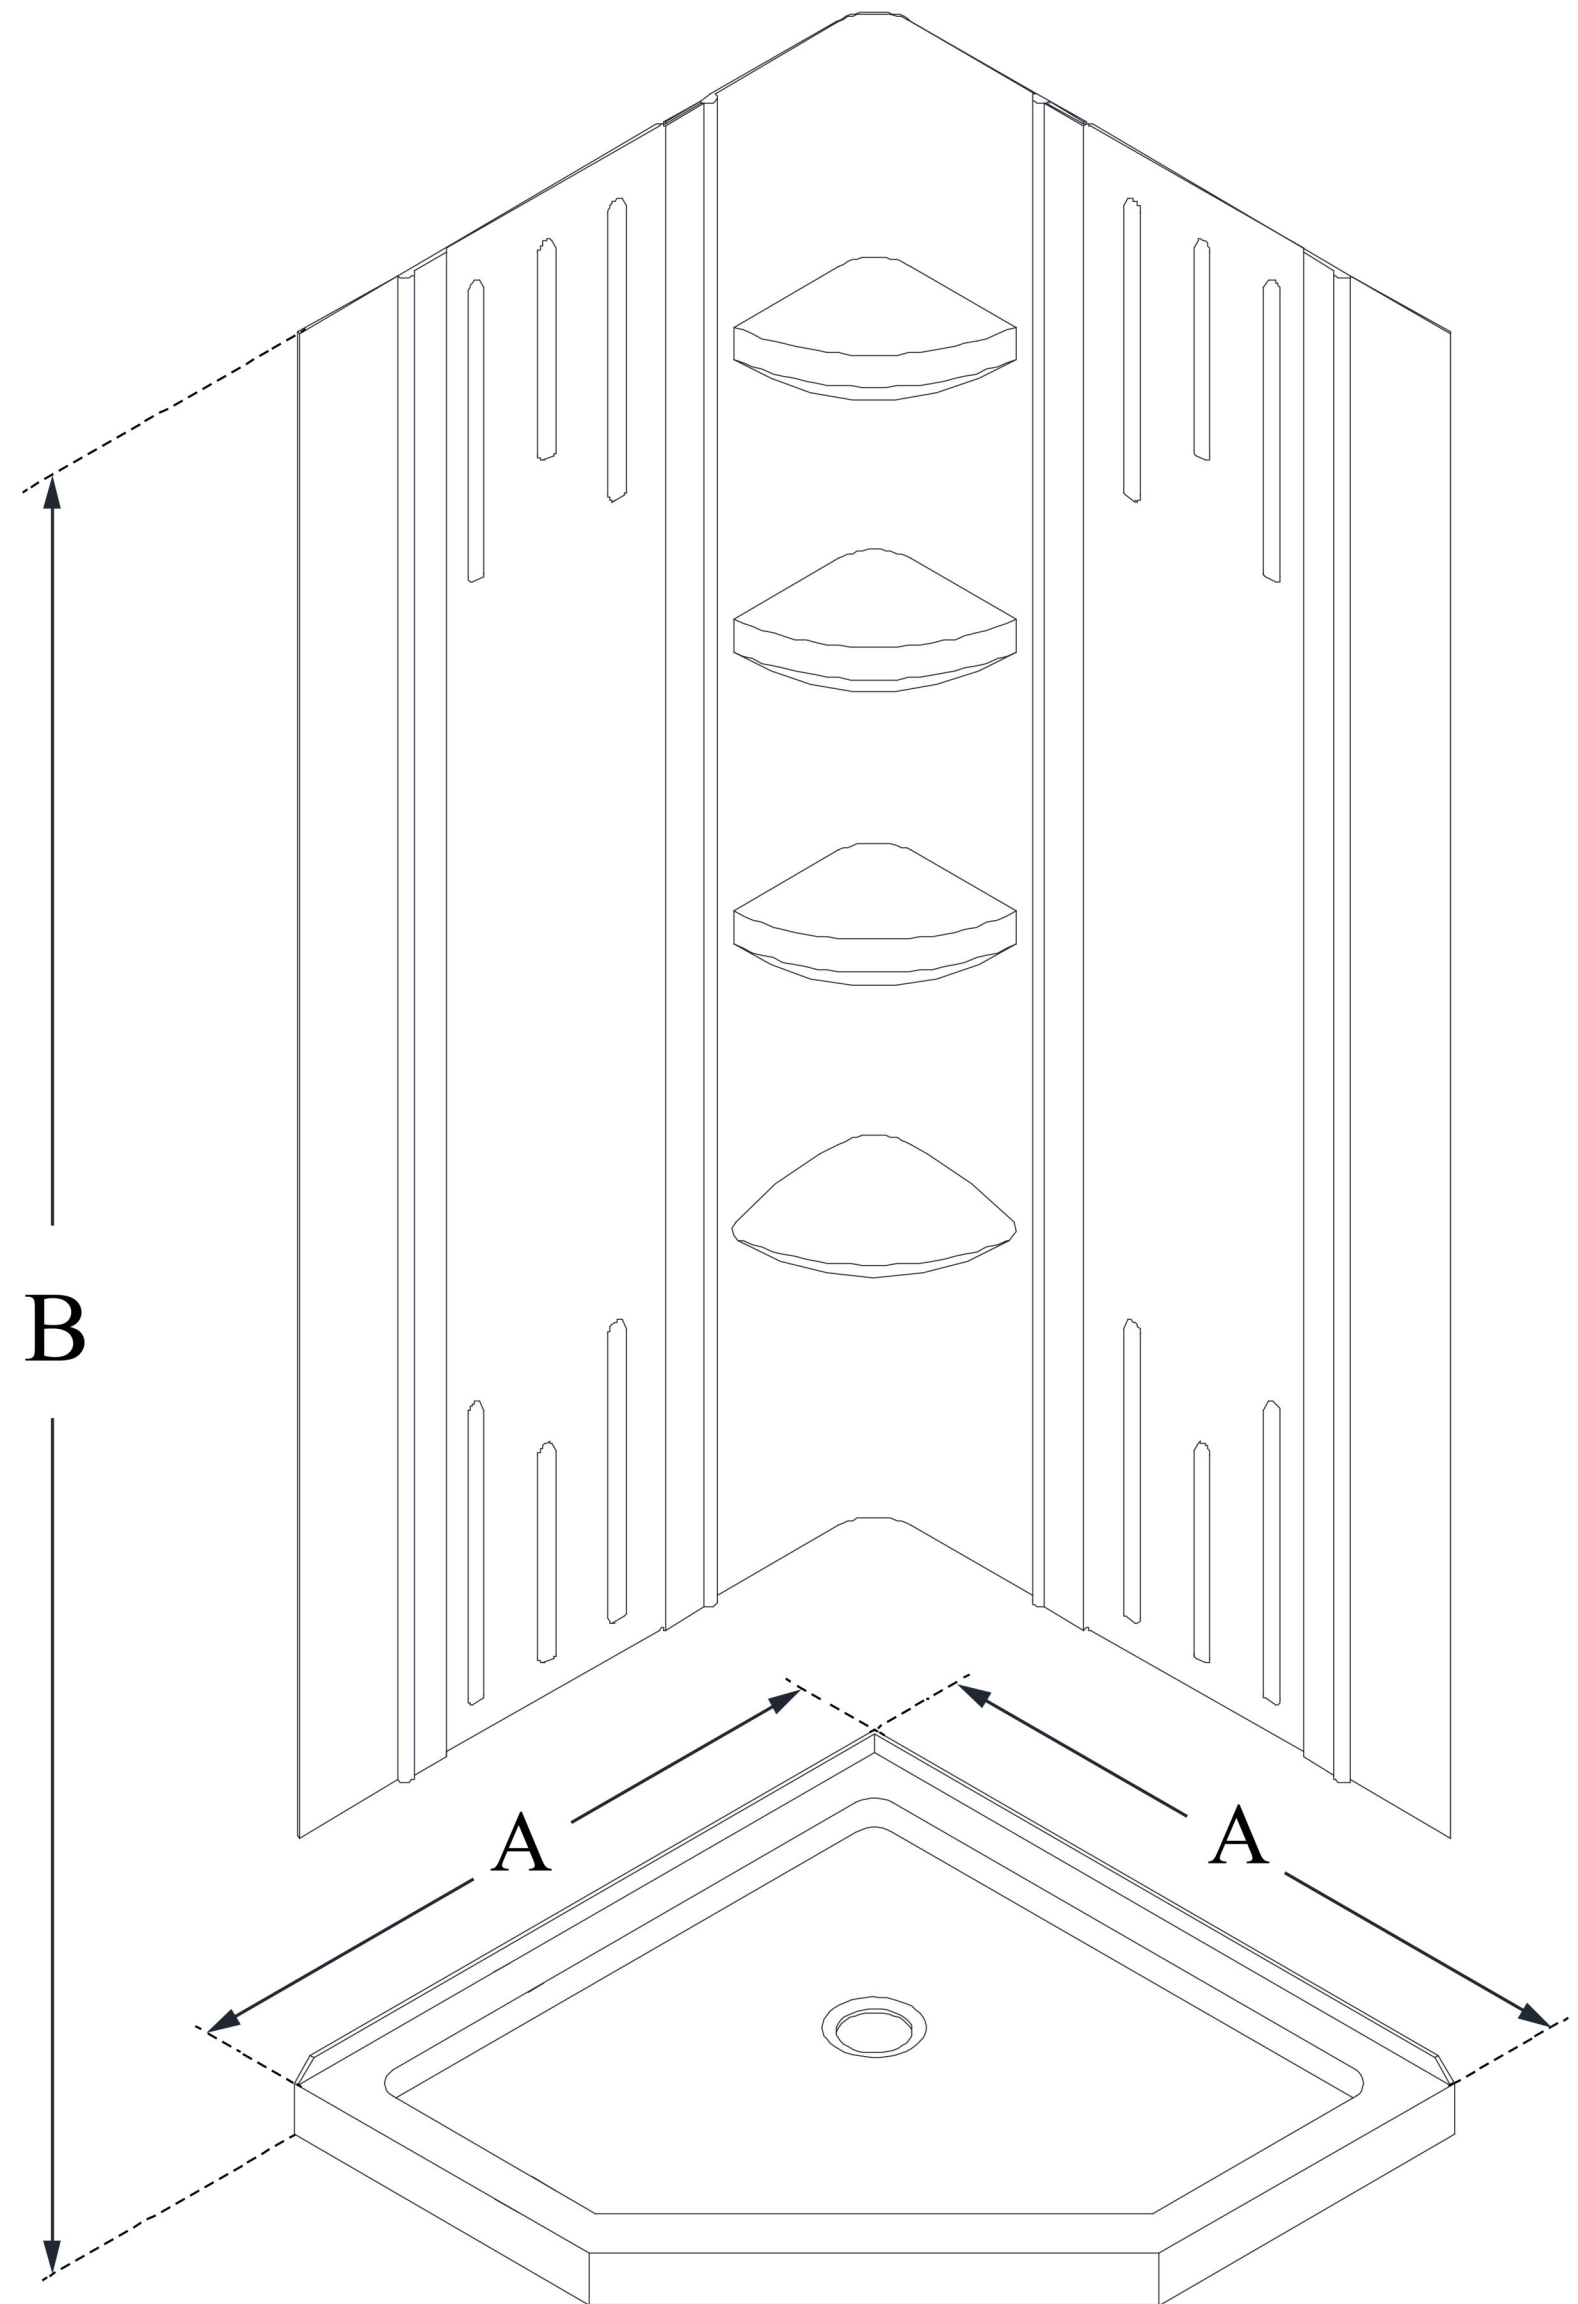

DL-6043

QWALL-2

DreamLine 42 in. x 42 in. x 75 5/8 in. H SlimLine Neo-Angle Shower Base and QWALL-2 Acrylic Backwall Kit

KIT CONTENTS:

- SHOWER BASE
- QWALL BACKWALLS

CONFIGURATION DIMENSIONS:

A: 42 in.
KIT WIDTH

B: 75 5/8 in.
KIT HEIGHT

G: 42 in.
KIT DEPTH

AVAILABLE DRAIN LOCATIONS:
- CORNER

For precise drain location, please refer to the included base technical drawing

DreamLine reserves the right to update or modify the hardware or materials pictured without prior notice for the purpose of product improvement and customer satisfaction.