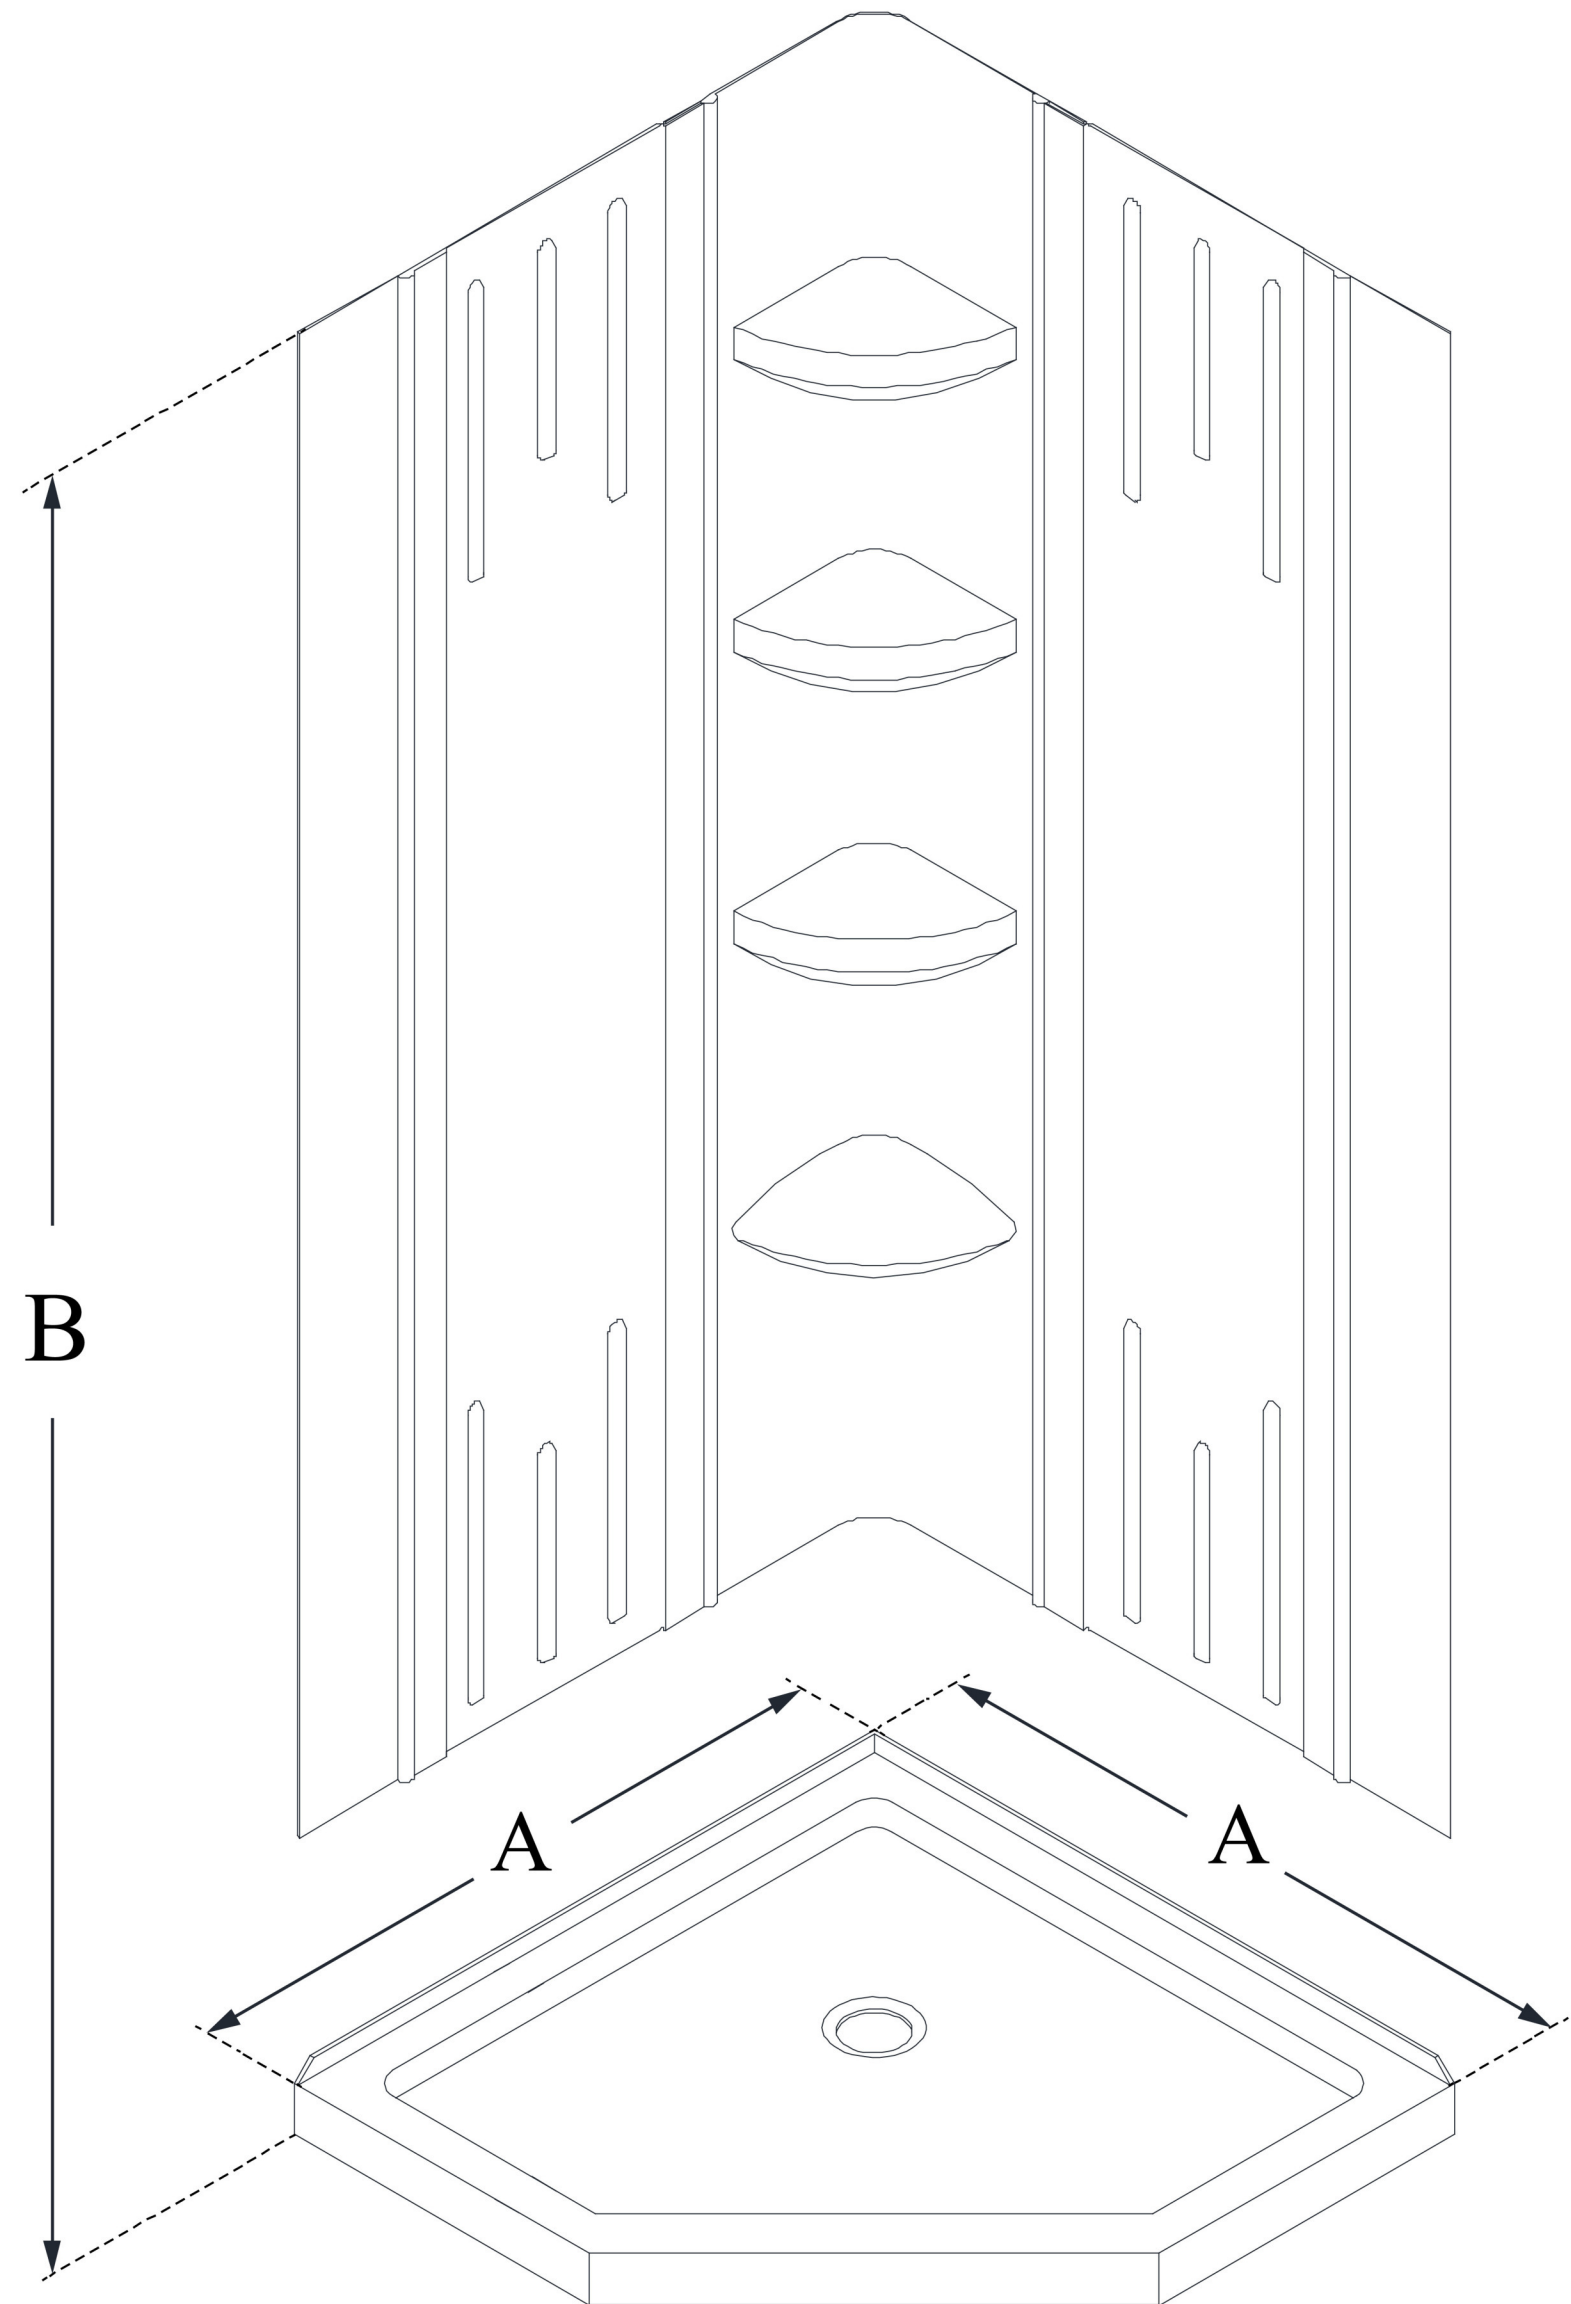

DL-6042

QWALL-2

DreamLine 40 in. x 40 in. x 75 5/8 in. H SlimLine Neo-Angle Shower Base and QWALL-2 Acrylic Backwall Kit

KIT CONTENTS:

- SHOWER BASE
- QWALL BACKWALLS

CONFIGURATION DIMENSIONS:

A: 40 in.
KIT WIDTH

B: 75 5/8 in.
KIT HEIGHT

G: 40 in.
KIT DEPTH

AVAILABLE DRAIN LOCATIONS:
- CORNER

For precise drain location, please refer to the included base technical drawing

DreamLine reserves the right to update or modify the hardware or materials pictured without prior notice for the purpose of product improvement and customer satisfaction.