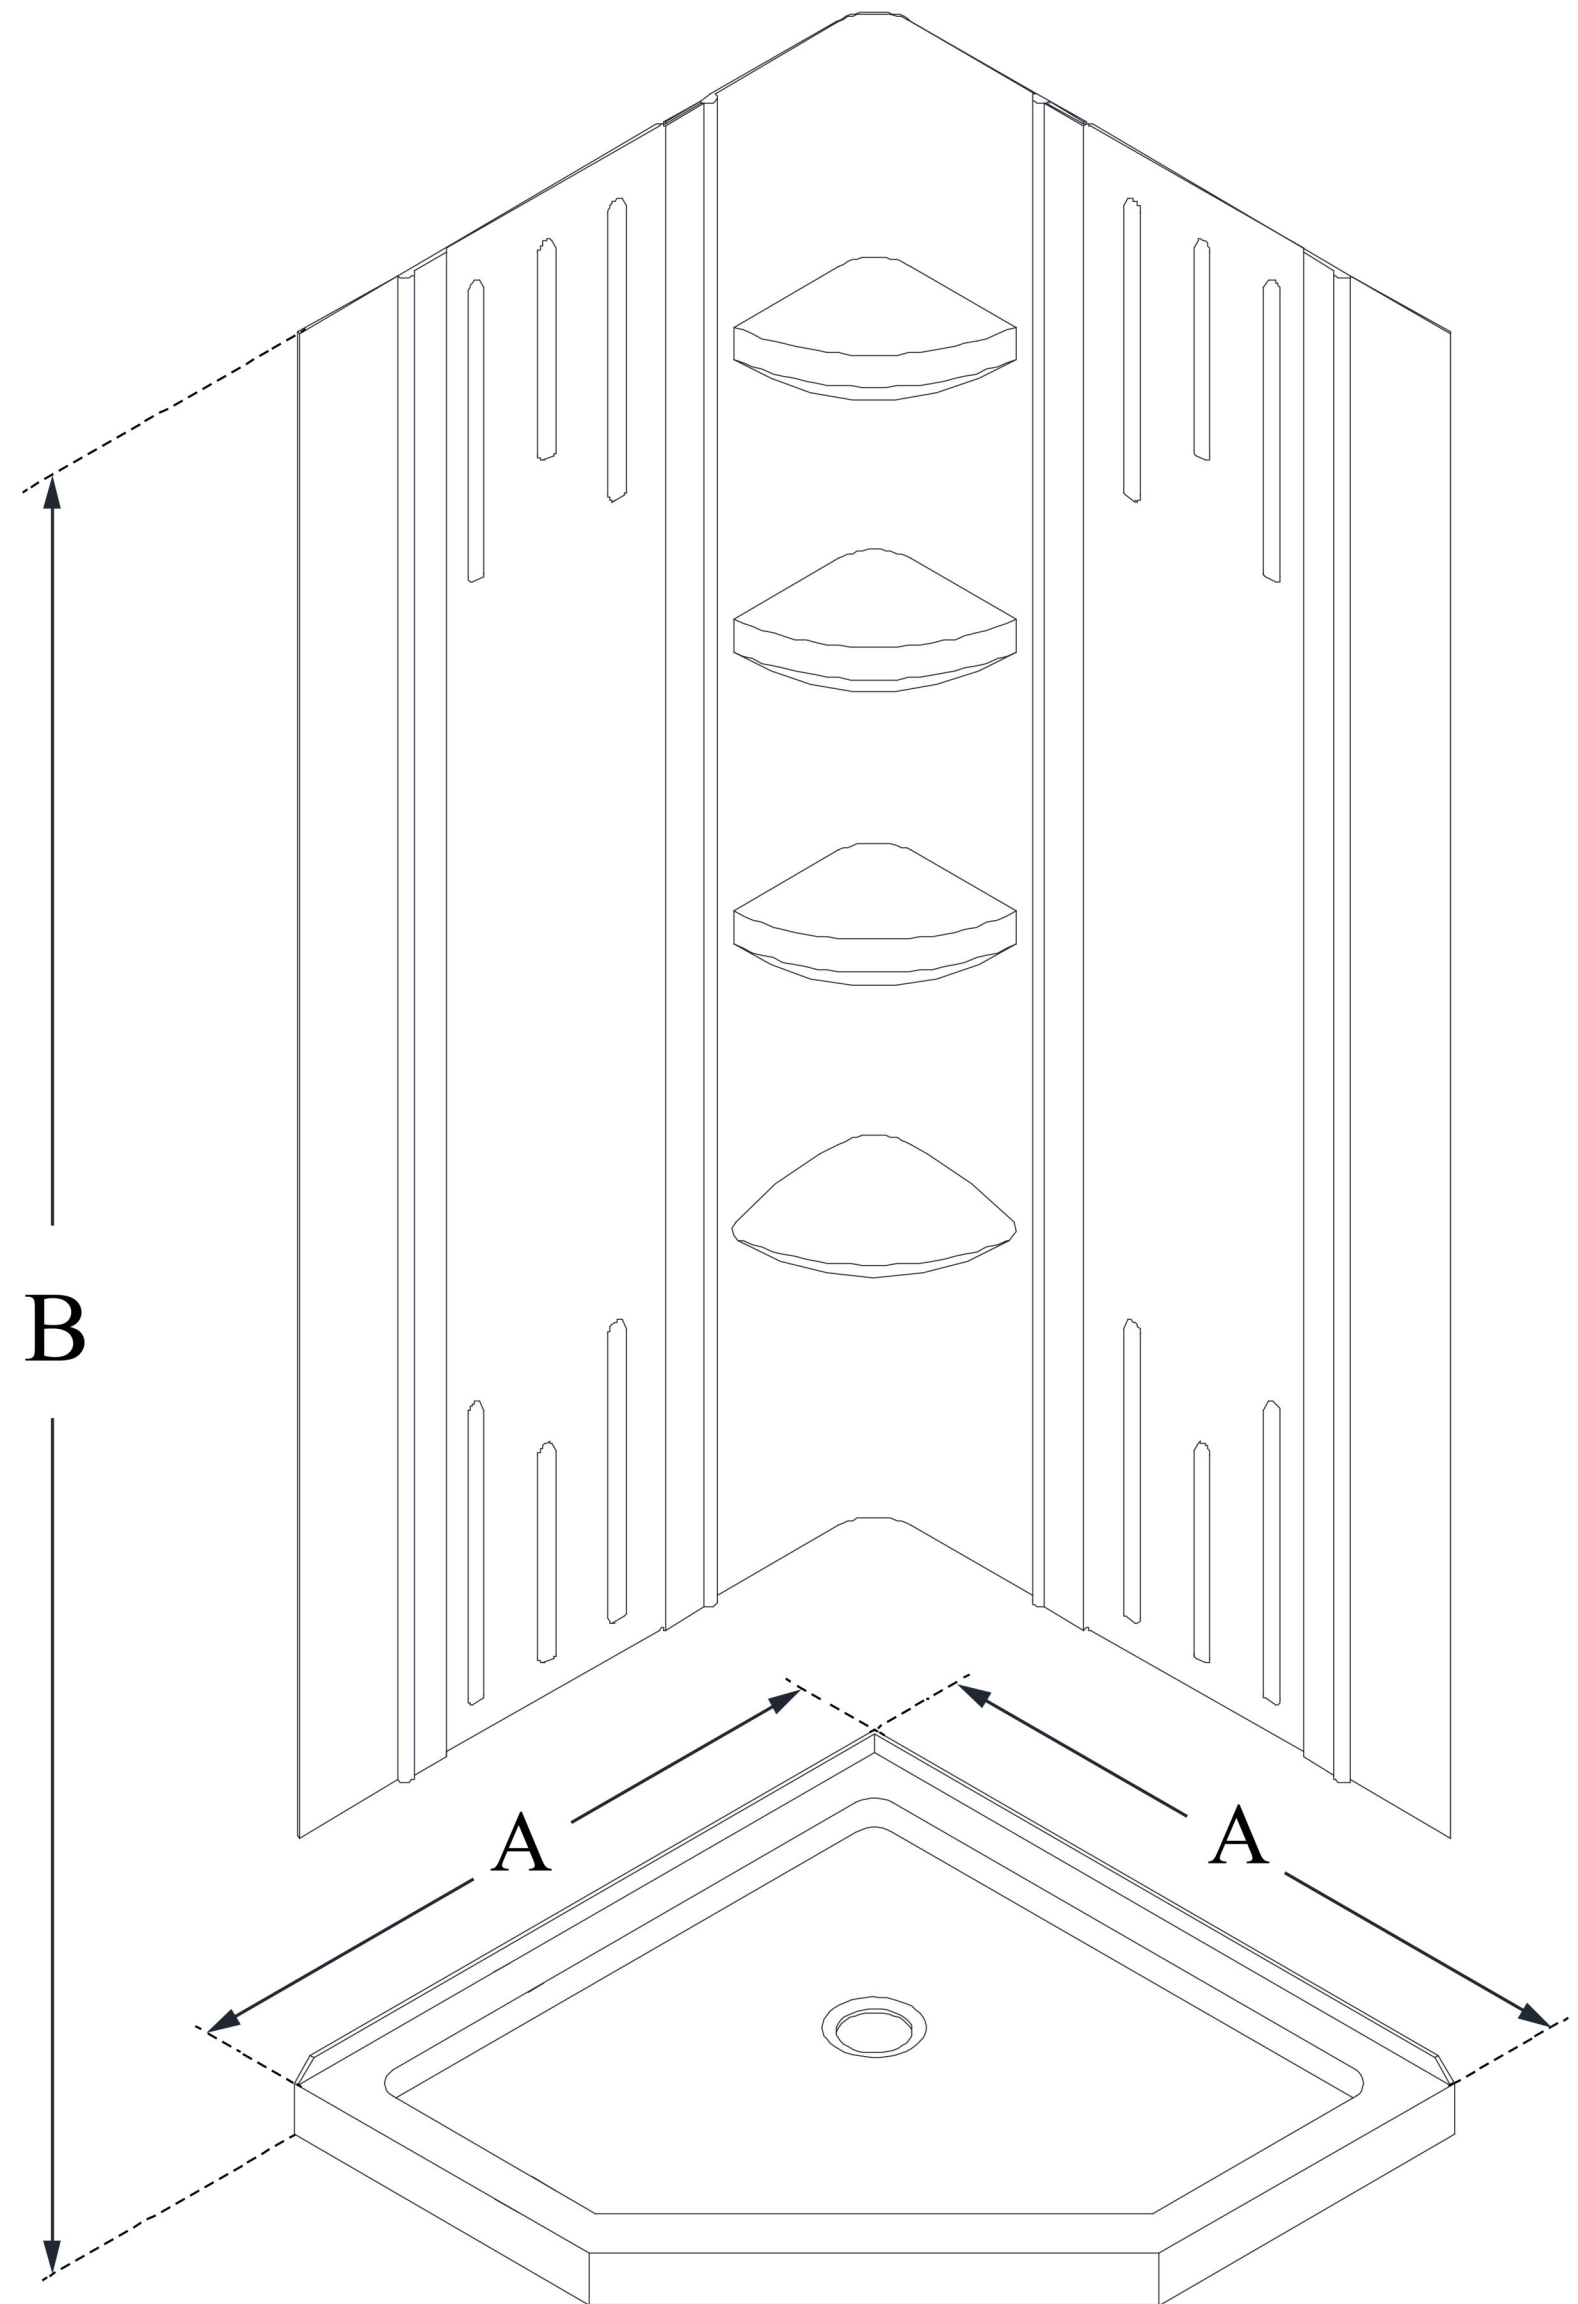

DL-6040

QWALL-2

DreamLine 36 in. x 36 in. x 75 5/8 in. H SlimLine Neo-Angle Shower Base and QWALL-2 Acrylic Backwall Kit

KIT CONTENTS:

- SHOWER BASE
- QWALL BACKWALLS

CONFIGURATION DIMENSIONS:

A: 36 in.
KIT WIDTH

B: 75 5/8 in.
KIT HEIGHT

G: 36 in.
KIT DEPTH

AVAILABLE DRAIN LOCATIONS:
- CORNER

For precise drain location, please refer to the included base technical drawing

DreamLine reserves the right to update or modify the hardware or materials pictured without prior notice for the purpose of product improvement and customer satisfaction.