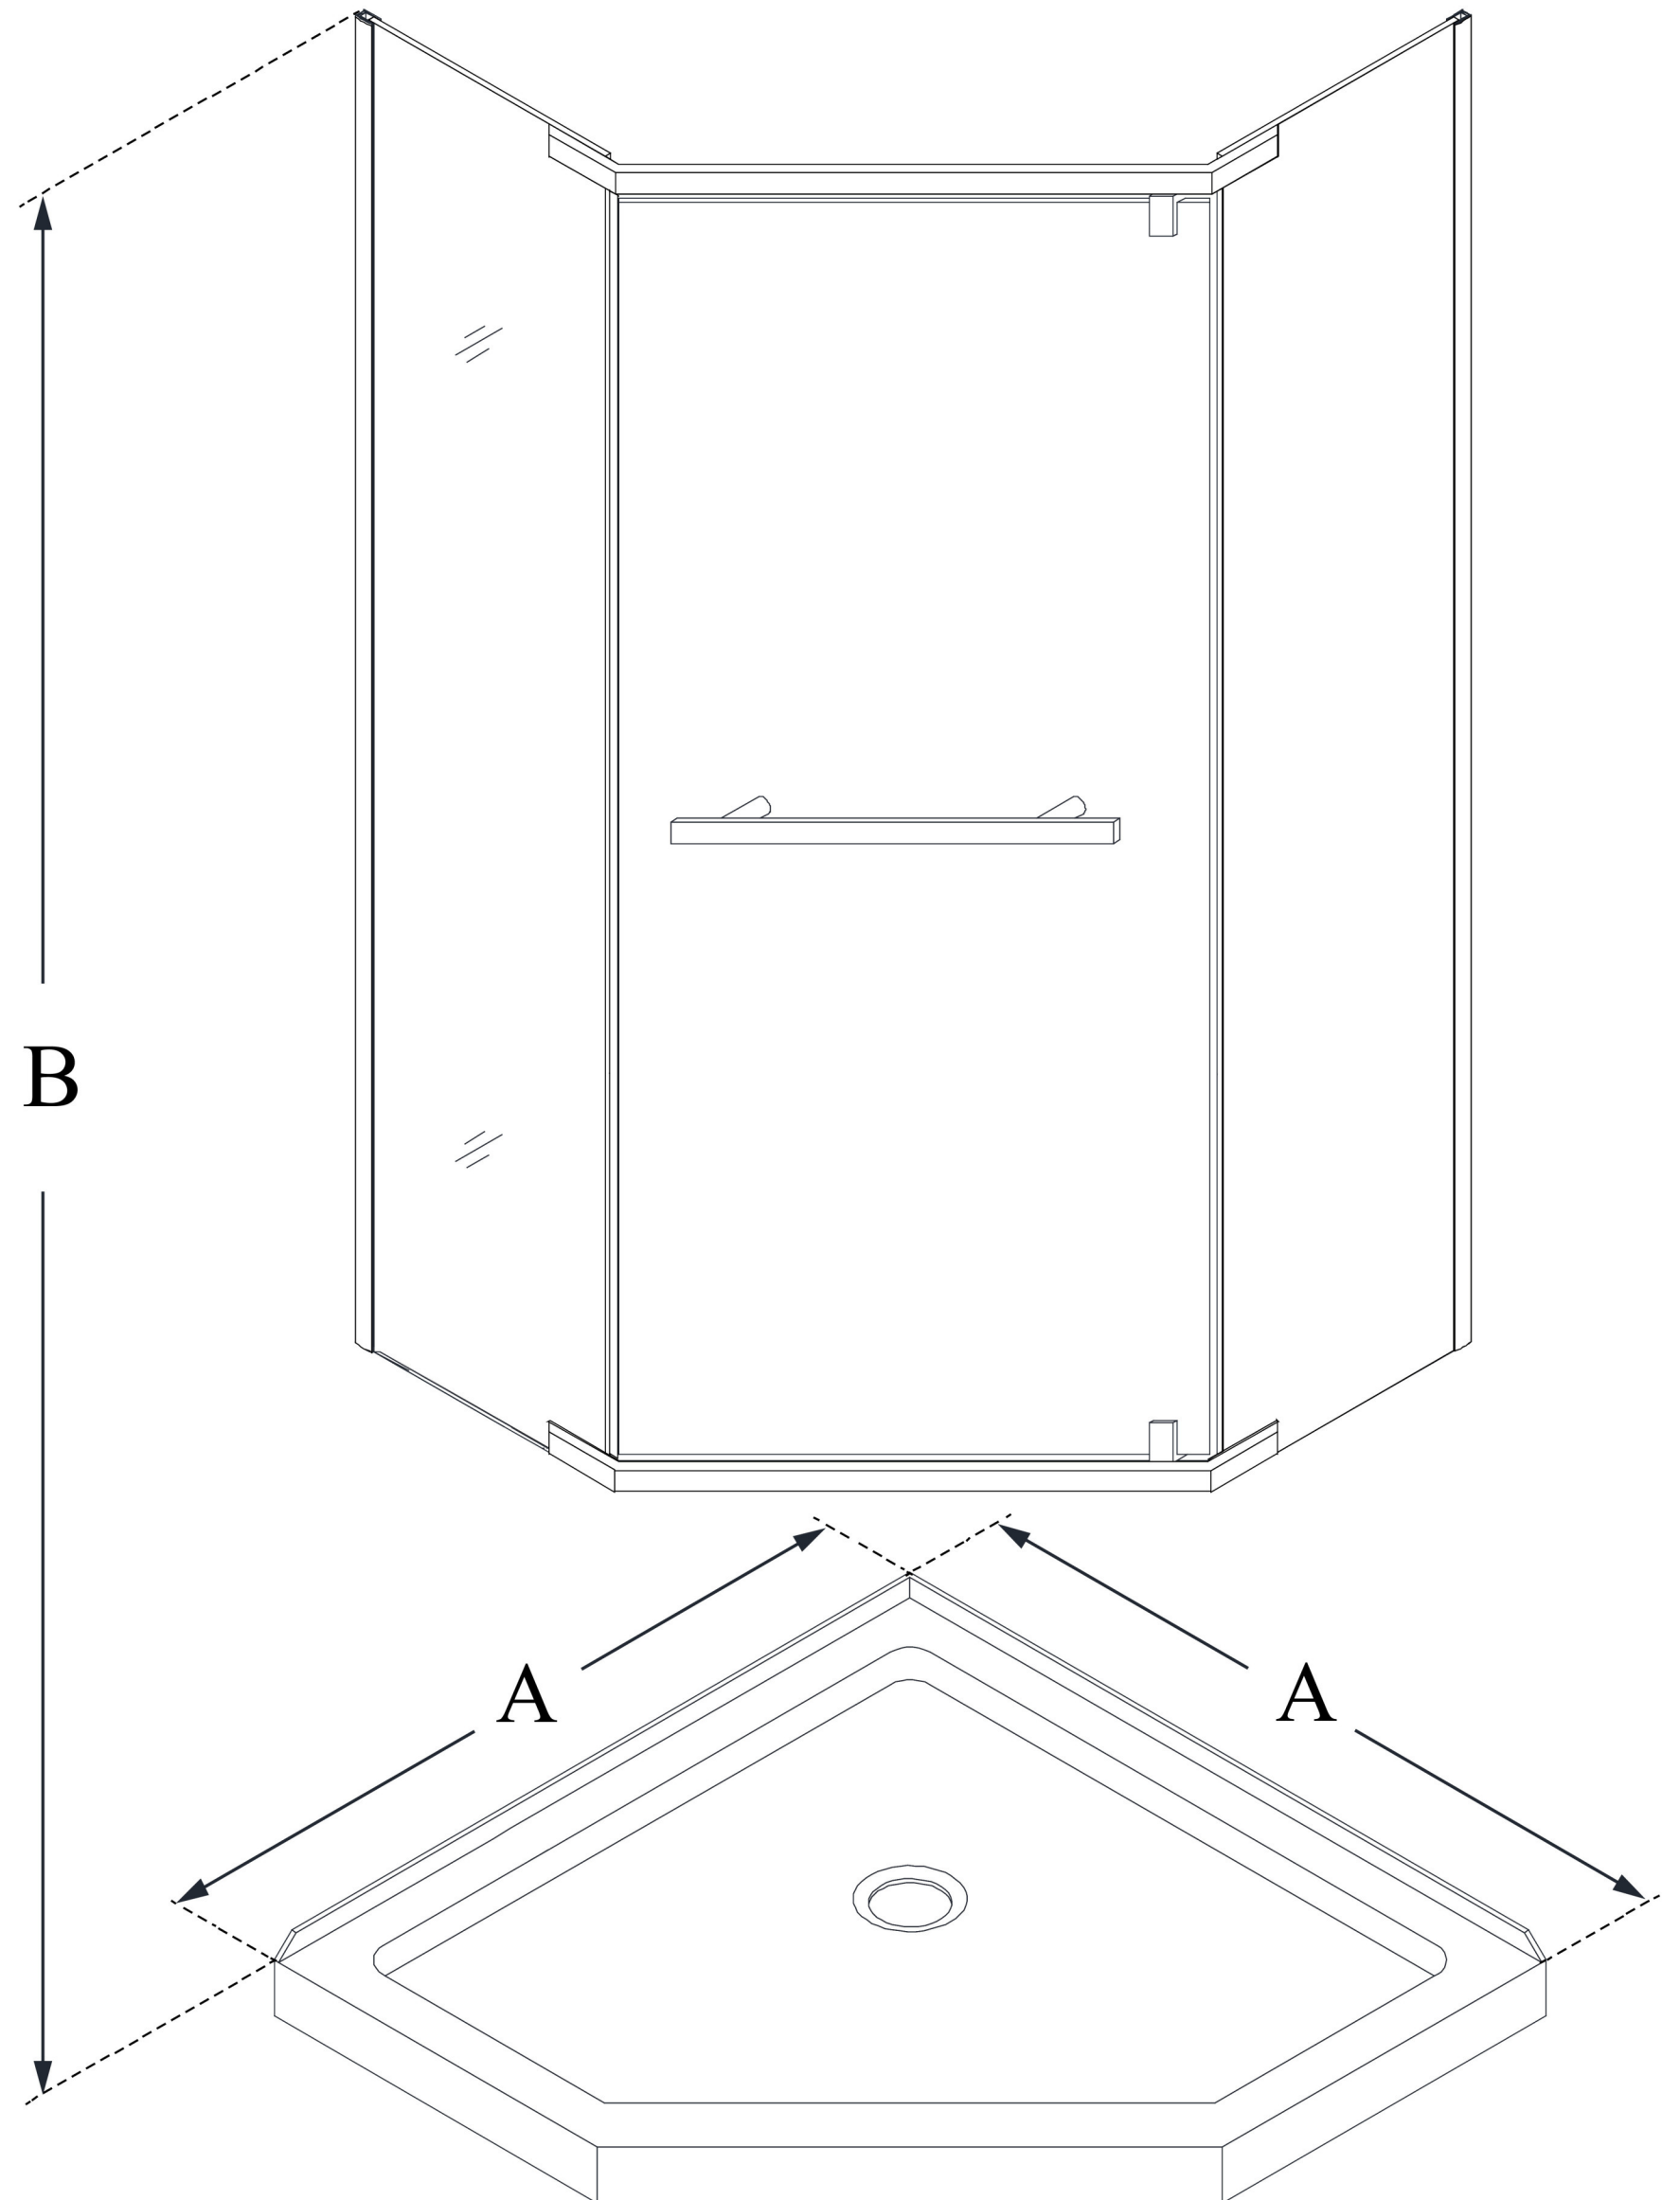

DL-6033

PRISM

DreamLine Prism 42 in. x 42 in.
x 74 3/4 in. H Frameless Pivot
Shower Enclosure and SlimLine
Shower Base Kit

KIT CONTENTS:

- SHOWER ENCLOSURE
- SHOWER BASE

CONFIGURATION DIMENSIONS:

A: 42 in.
KIT WIDTH

B: 74 3/4 in.
KIT HEIGHT

G: 42 in.
KIT DEPTH

AVAILABLE DRAIN LOCATIONS:
- CORNER

For precise drain location, please refer to the
included base technical drawing

DreamLine reserves the right to update or modify the hardware or materials pictured
without prior notice for the purpose of product improvement and customer satisfaction.