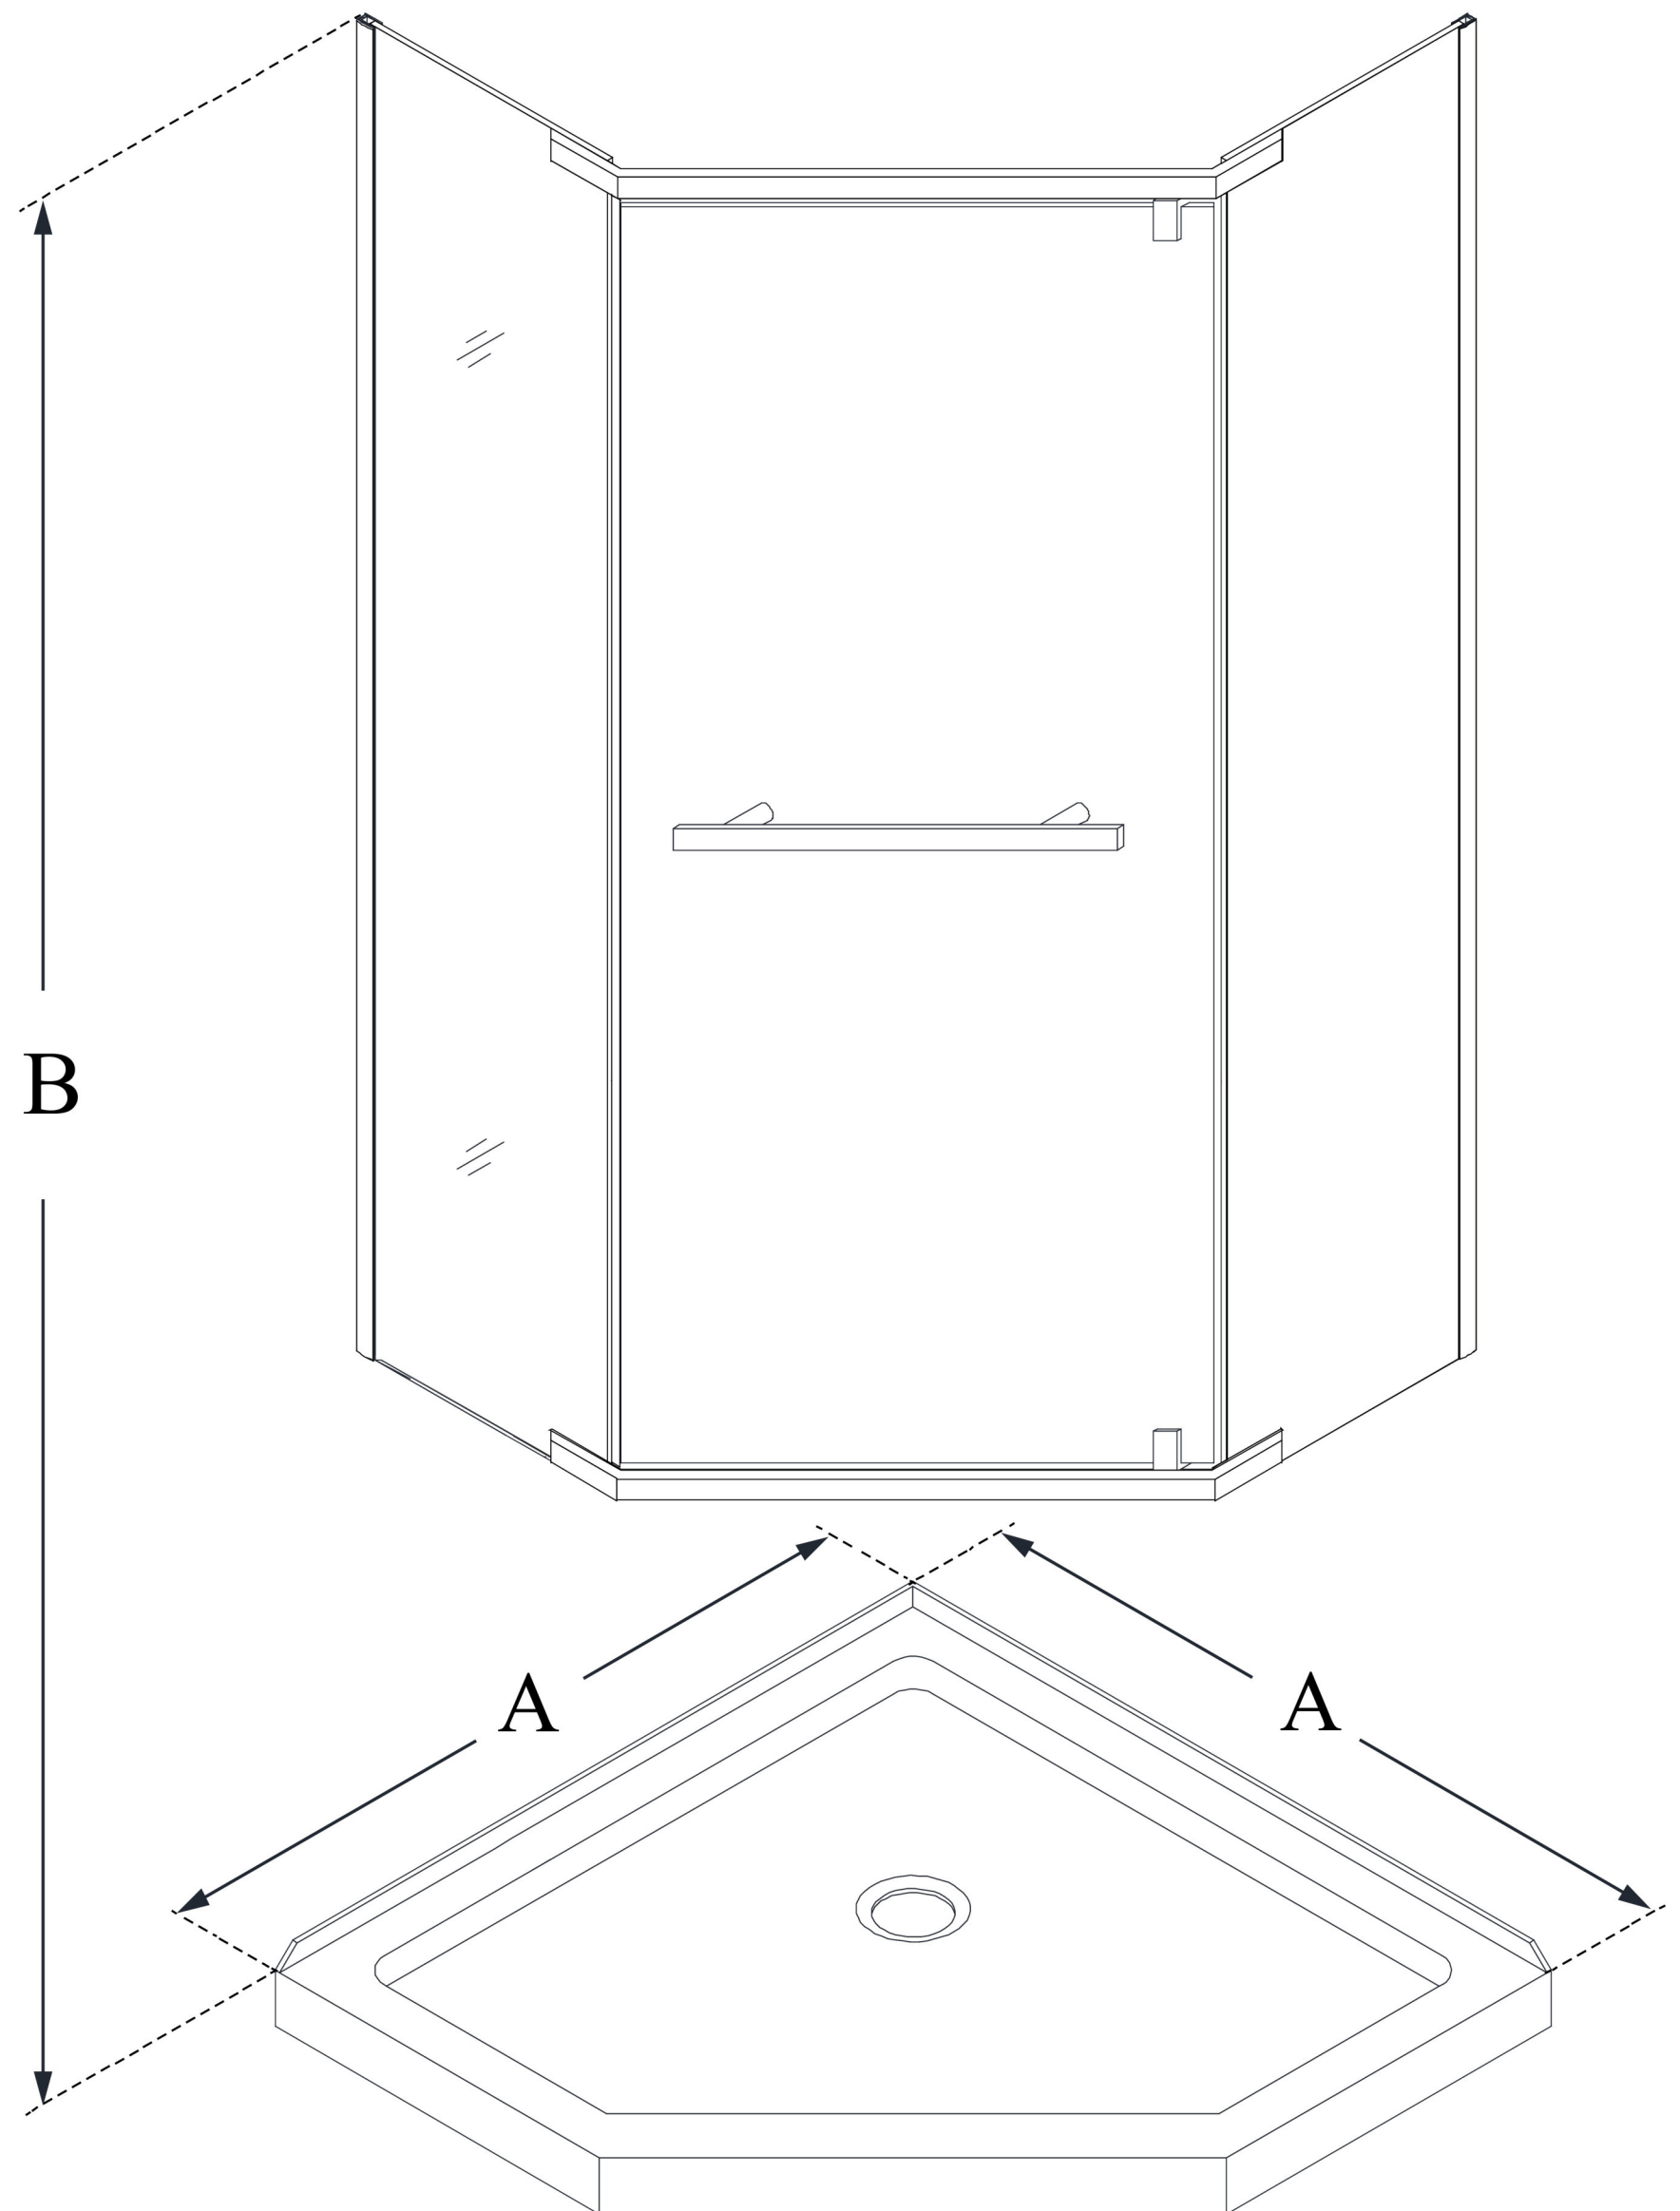

DL-6032

PRISM

DreamLine Prism 40 in. x 40 in.
x 74 3/4 in. H Frameless Pivot
Shower Enclosure and SlimLine
Shower Base Kit

KIT CONTENTS:

- SHOWER ENCLOSURE
- SHOWER BASE

CONFIGURATION DIMENSIONS:

A: 40 in.

KIT WIDTH

B: 74 3/4 in.

KIT HEIGHT

G: 40 in.

KIT DEPTH

AVAILABLE DRAIN LOCATIONS:

- CORNER

For precise drain location, please refer to the
included base technical drawing

DreamLine reserves the right to update or modify the hardware or materials pictured
without prior notice for the purpose of product improvement and customer satisfaction.