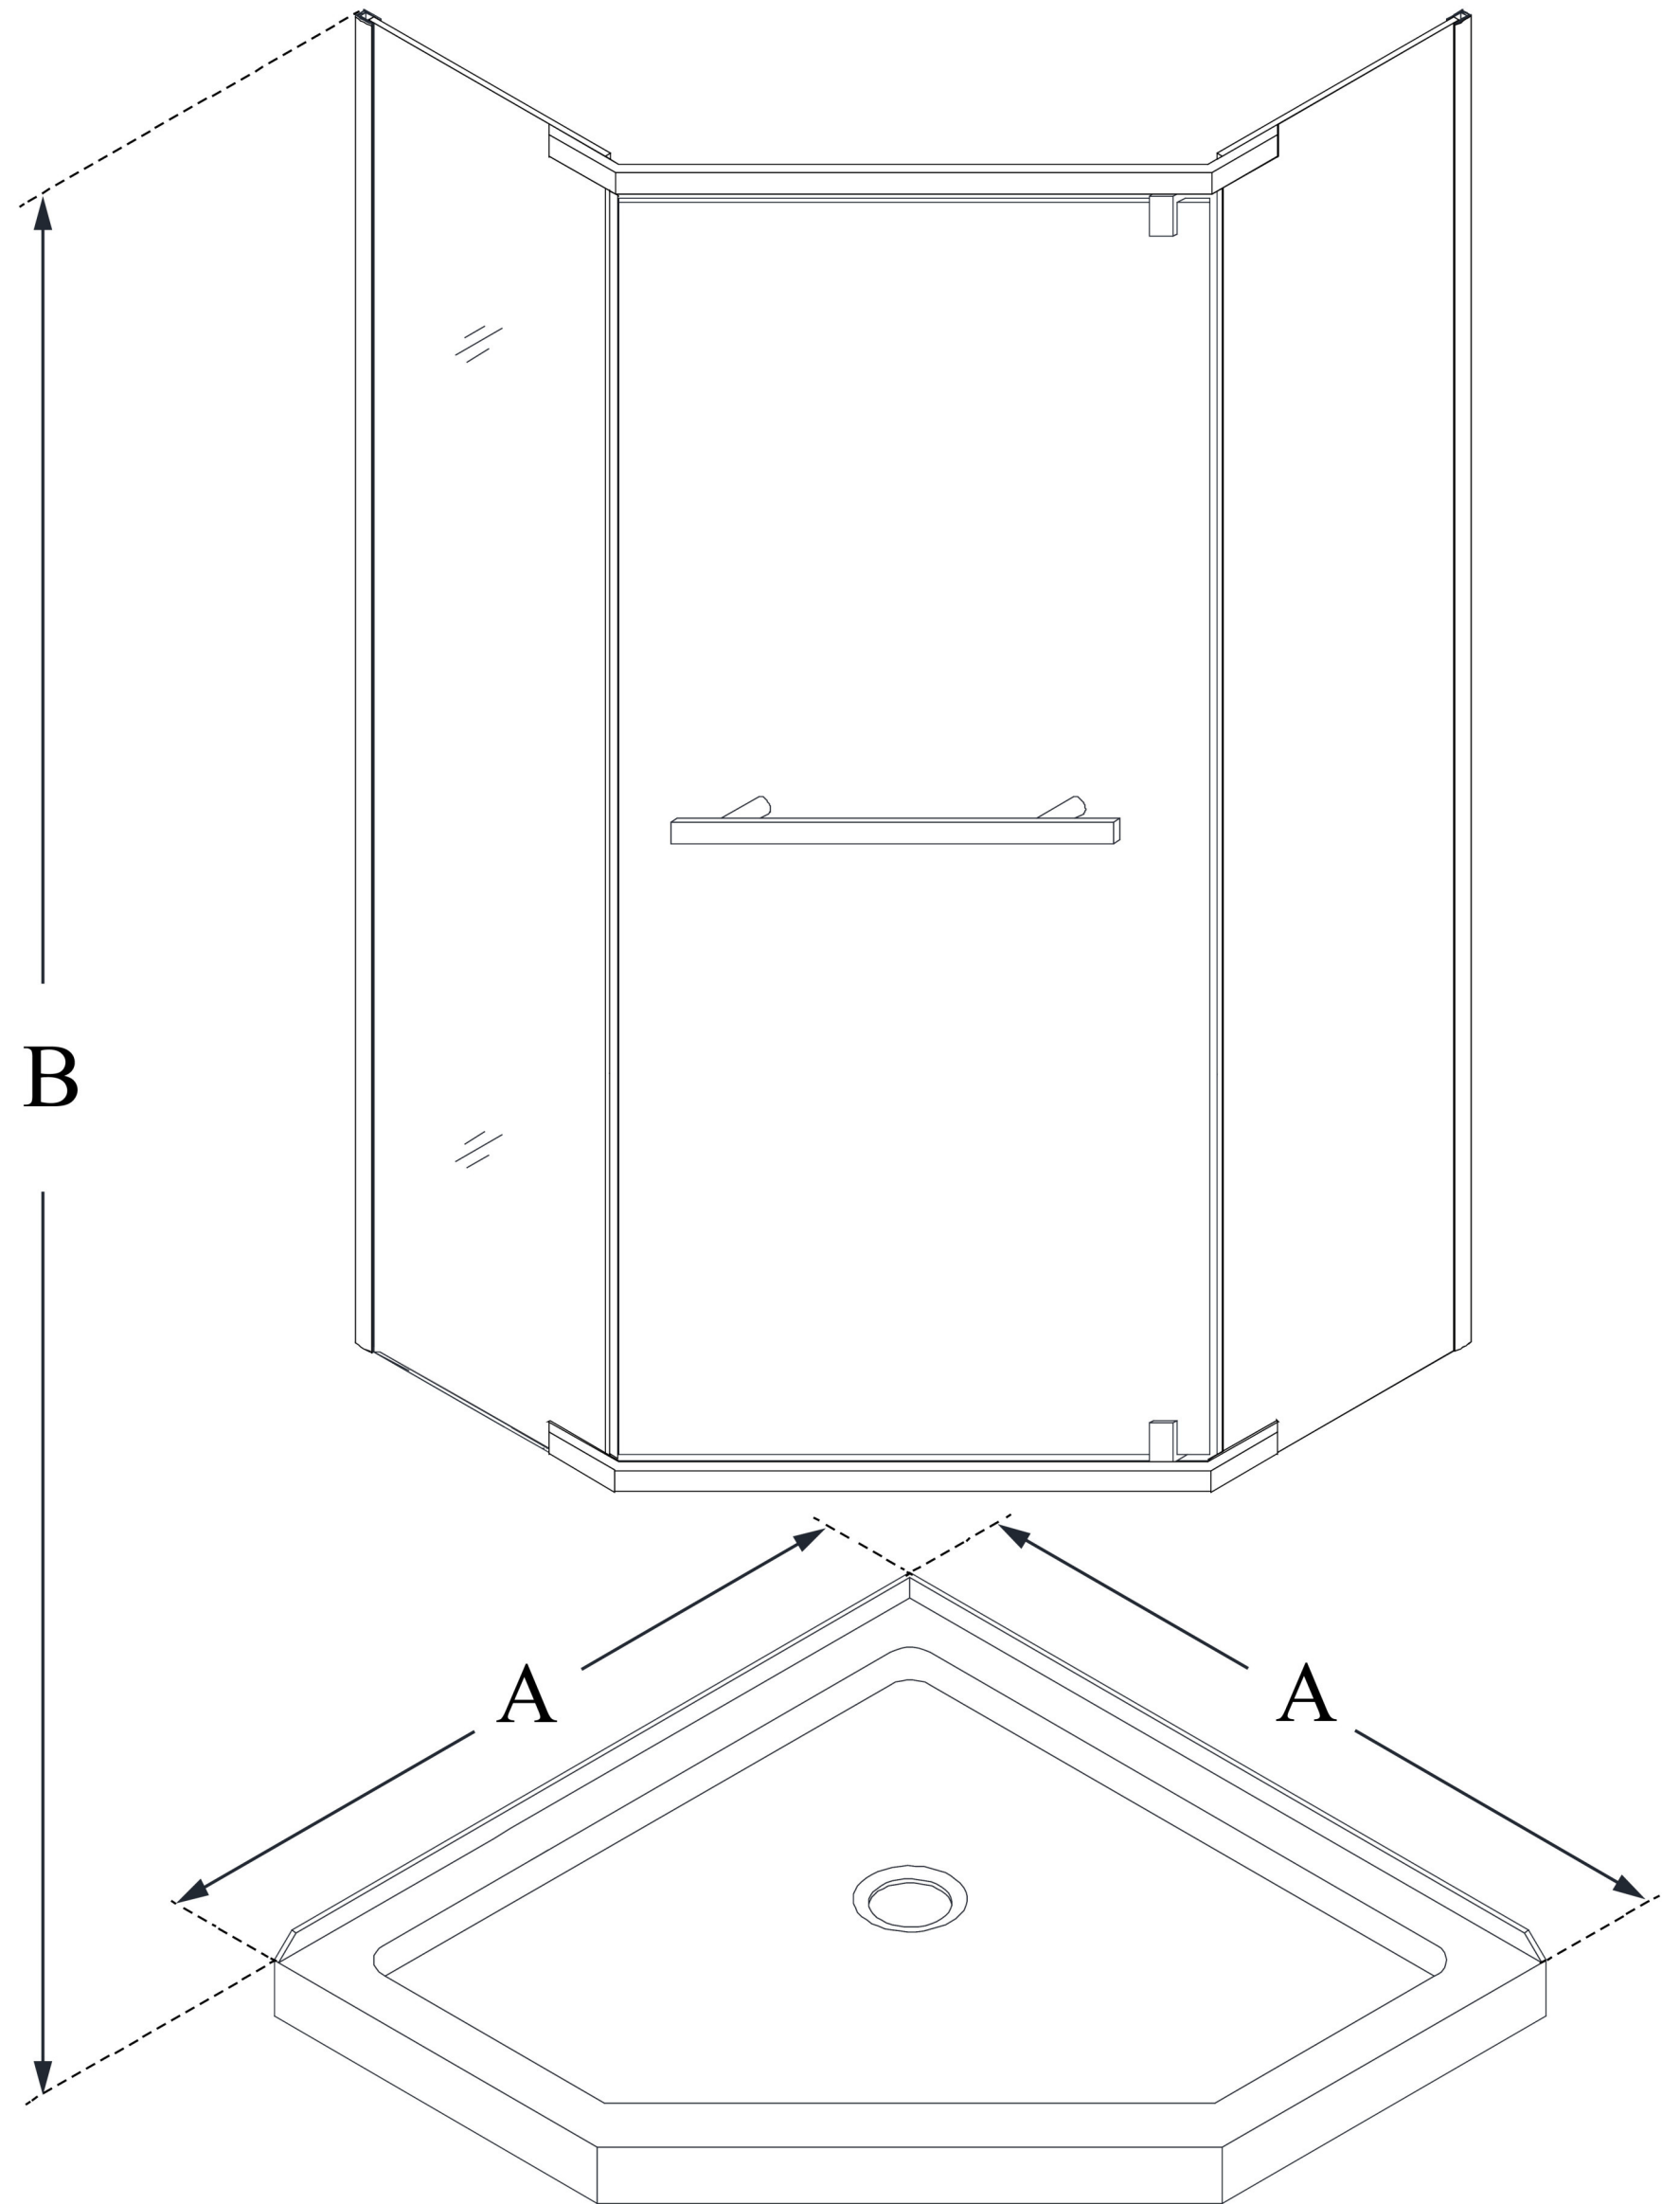

DL-6031

PRISM

DreamLine Prism 38 in. x 38 in.
x 74 3/4 in. H Frameless Pivot
Shower Enclosure and SlimLine
Shower Base Kit

KIT CONTENTS:

- SHOWER ENCLOSURE
- SHOWER BASE

CONFIGURATION DIMENSIONS:

A: 38 in.
KIT WIDTH

B: 74 3/4 in.
KIT HEIGHT

G: 38 in.
KIT DEPTH

AVAILABLE DRAIN LOCATIONS:
- CORNER

For precise drain location, please refer to the
included base technical drawing

DreamLine reserves the right to update or modify the hardware or materials pictured
without prior notice for the purpose of product improvement and customer satisfaction.