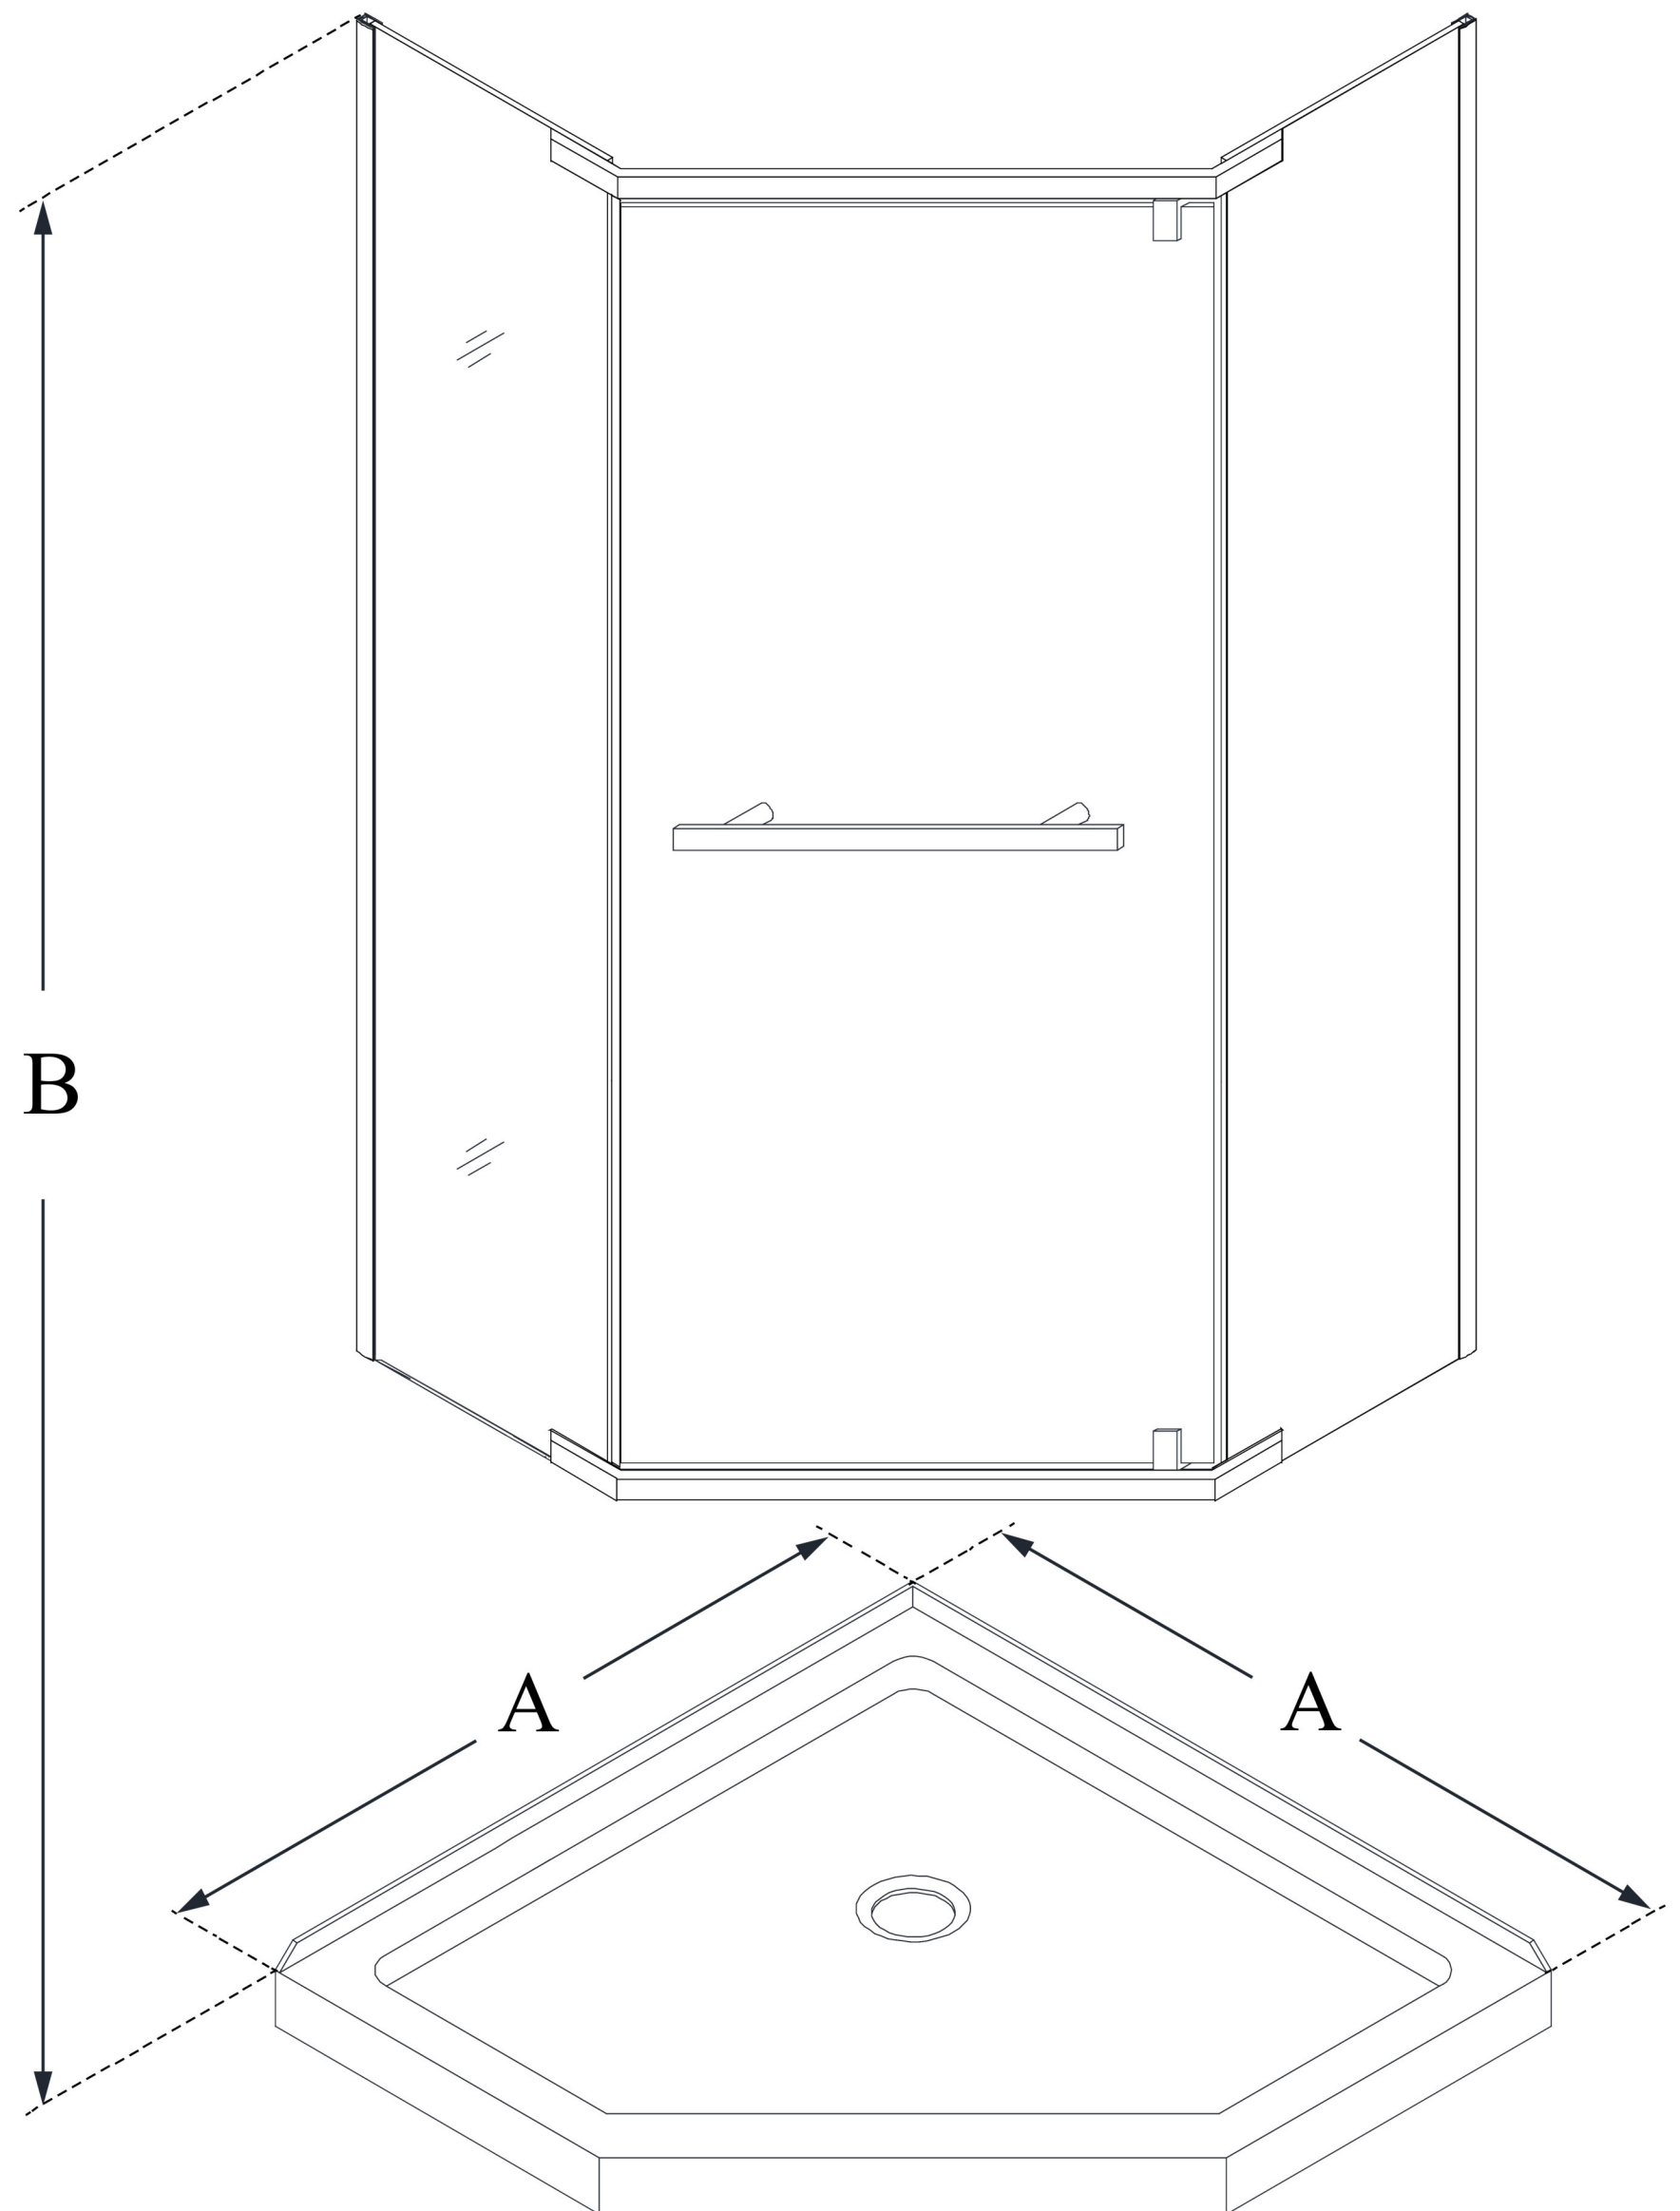

DL-6030

PRISM

DreamLine Prism 36 in. x 36 in.
x 74 3/4 in. H Frameless Pivot
Shower Enclosure and SlimLine
Shower Base Kit

KIT CONTENTS:

- SHOWER ENCLOSURE
- SHOWER BASE

CONFIGURATION DIMENSIONS:

A: 36 in.
KIT WIDTH

B: 74 3/4 in.
KIT HEIGHT

G: 36 in.
KIT DEPTH

AVAILABLE DRAIN LOCATIONS:
- CORNER

For precise drain location, please refer to the
included base technical drawing

DreamLine reserves the right to update or modify the hardware or materials pictured
without prior notice for the purpose of product improvement and customer satisfaction.