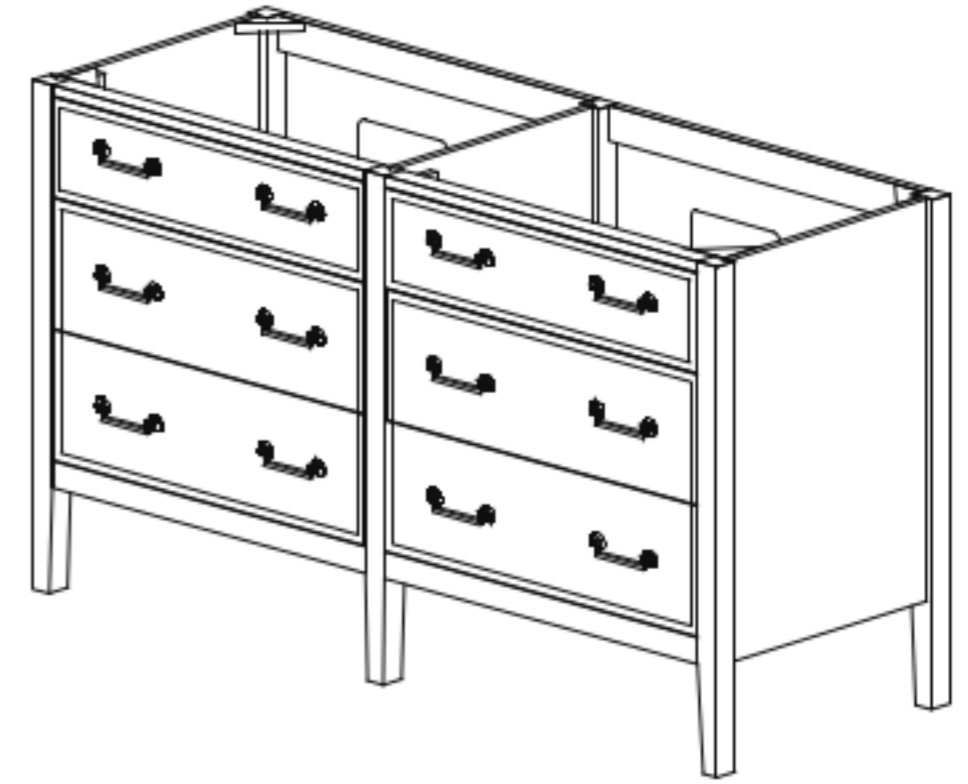

Avanity

DELANO-V60-TG
DELANO-V60-WT

Features

- Solid poplar frame and birch veneer plywood
- 2 flip down drawers
- 4 soft-close drawers
- Black bronze finish hardware
- Adjustable height levelers

Colors / Finishes

- Taupe Glaze
- White

Nominal Dimension

- 60W x 21.5D x 33.9H (inches)

Components

Mirror	14000-M24-TG	14000-M28-TG	
	14000-M24-WT	14000-M28-WT	
	14000-MC24-TG	14000-MC28-TG	
	14000-MC24-WT	14000-MC28-WT	
Vanity Top	SUT61BK-R	SUT61CW-R	SUT61GB-R
	SUT61BK	SUT61CW	SUT61GB
Sink	CUM20WT-R	CUM18WTX	CUM18LN

Product Diagrams

Front

Back

Side

Top