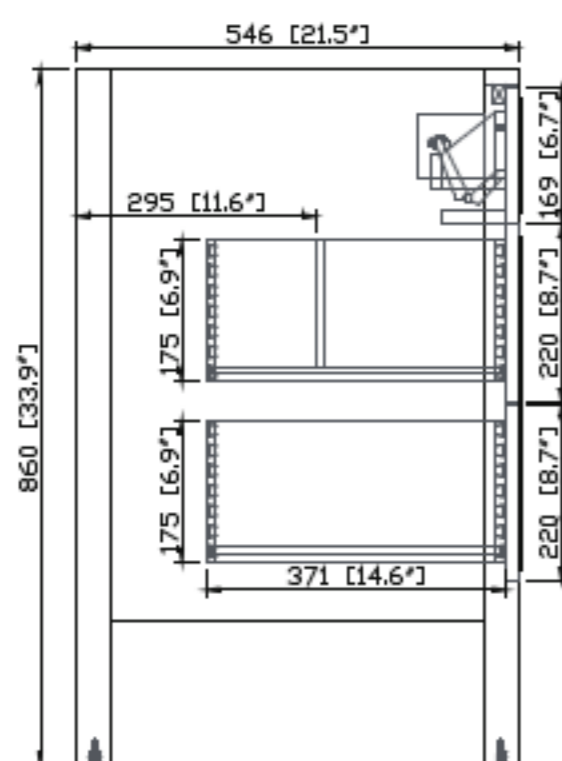

- Taupe Glaze
- White

Nominal Dimension

- 60W x 21.5D x 33.9H (inches)

Components

Mirror	14000-M24-TG	14000-M28-TG	
	14000-M24-WT	14000-M28-WT	
	14000-MC24-TG	14000-MC28-TG	
	14000-MC24-WT	14000-MC28-WT	
Vanity Top	SUT61BK-R	SUT61CW-R	SUT61GB-R
	SUT61BK	SUT61CW	SUT61GB
Sink	CUM20WT-R	CUM18WTX	CUM18LN

Product Diagrams

Front

Back

Side

Top