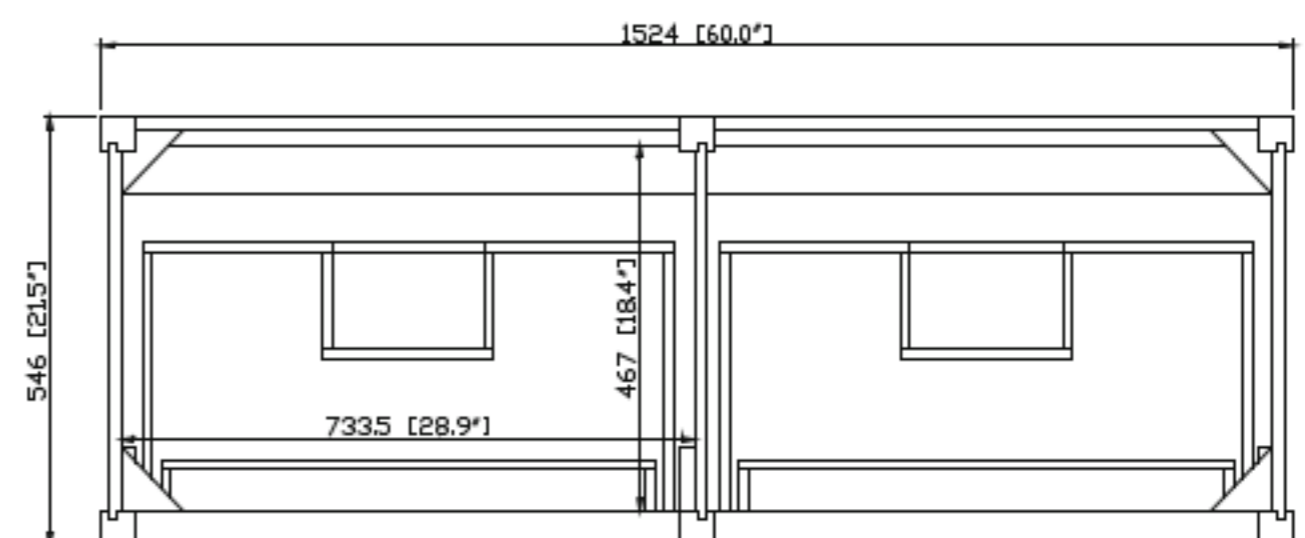

- Taupe Glaze
- White

Nominal Dimension

- 60W x 21.5D x 33.9H (inches)

Components

Mirror	14000-M24-TG	14000-M28-TG	
	14000-M24-WT	14000-M28-WT	
	14000-MC24-TG	14000-MC28-TG	
	14000-MC24-WT	14000-MC28-WT	
Vanity Top	SUT61BK-R	SUT61CW-R	SUT61GB-R
	SUT61BK	SUT61CW	SUT61GB
Sink	CUM20WT-R	CUM18WTX	CUM18LN

Product Diagrams

Front

Back

Side

Top