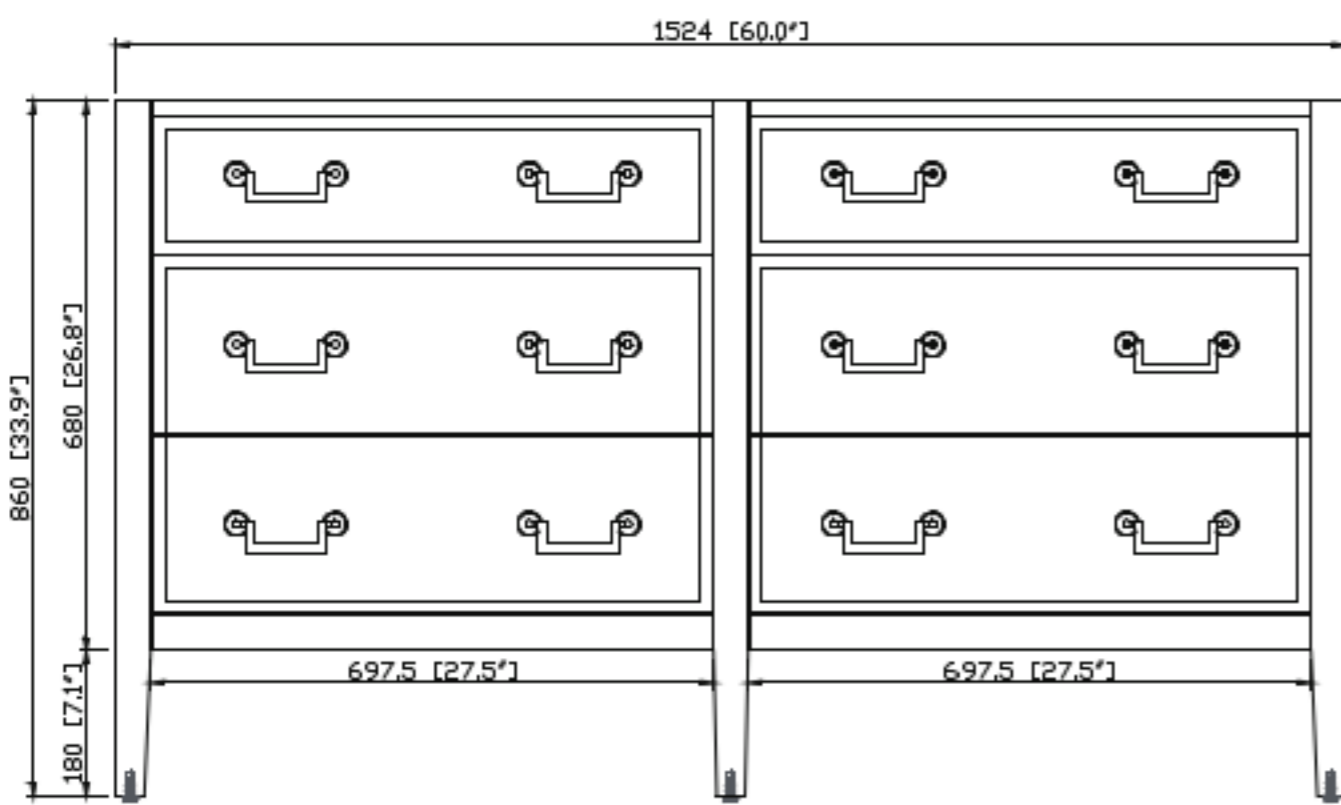

Avanity

DELANO-V60-TG
DELANO-V60-WT

Features

- Solid poplar frame and birch veneer plywood
- 2 flip down drawers
- 4 soft-close drawers
- Black bronze finish hardware
- Adjustable height levelers

Colors / Finishes

- Taupe Glaze
- White

Nominal Dimension

- 60W x 21.5D x 33.9H (inches)

Components

Mirror	14000-M24-TG	14000-M28-TG	
	14000-M24-WT	14000-M28-WT	
	14000-MC24-TG	14000-MC28-TG	
	14000-MC24-WT	14000-MC28-WT	
Vanity Top	SUT61BK-R	SUT61CW-R	SUT61GB-R
	SUT61BK	SUT61CW	SUT61GB
Sink	CUM20WT-R	CUM18WTX	CUM18LN

Product Diagrams

Front

Back

Side

Top