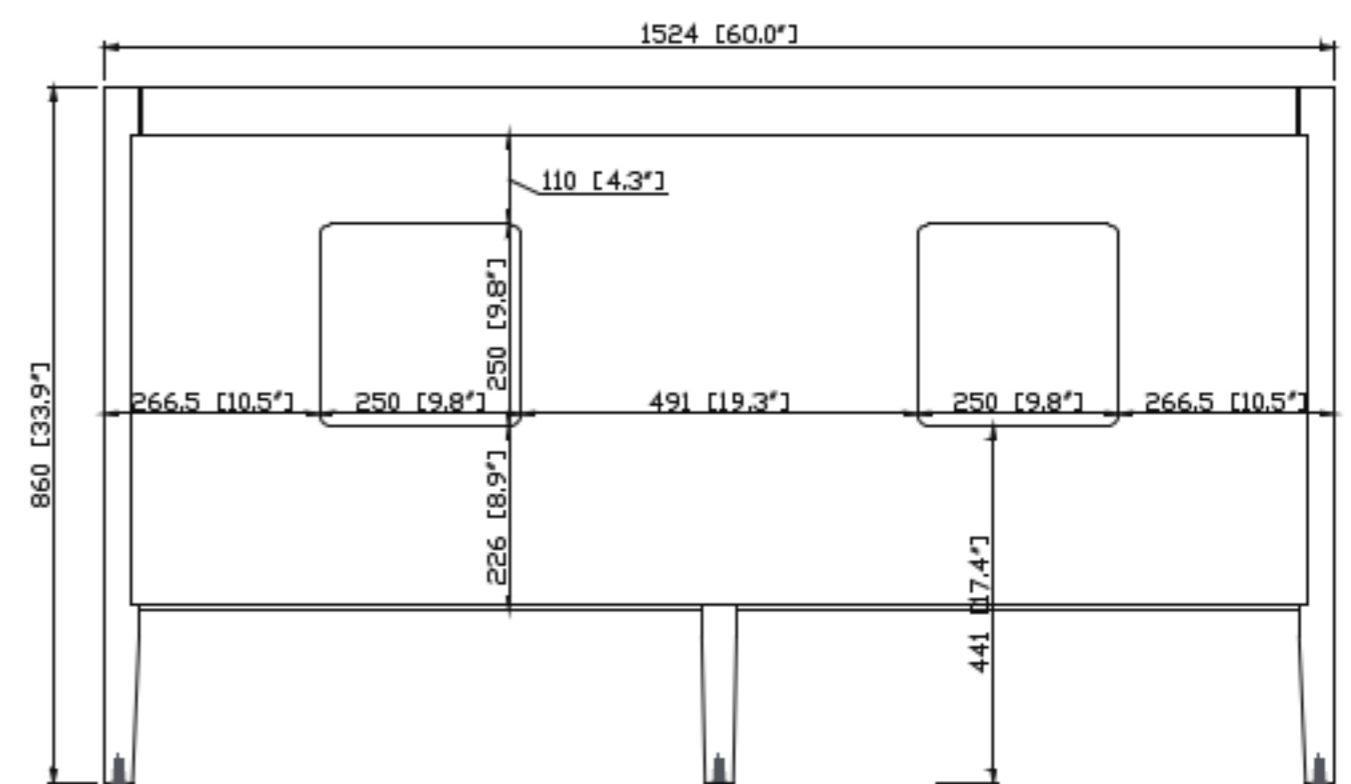

- Taupe Glaze
- White

Nominal Dimension

- 60W x 21.5D x 33.9H (inches)

Components

Mirror	14000-M24-TG	14000-M28-TG	
	14000-M24-WT	14000-M28-WT	
	14000-MC24-TG	14000-MC28-TG	
	14000-MC24-WT	14000-MC28-WT	
Vanity Top	SUT61BK-R	SUT61CW-R	SUT61GB-R
	SUT61BK	SUT61CW	SUT61GB
Sink	CUM20WT-R	CUM18WTX	CUM18LN

Product Diagrams

Front

Back

Side

Top