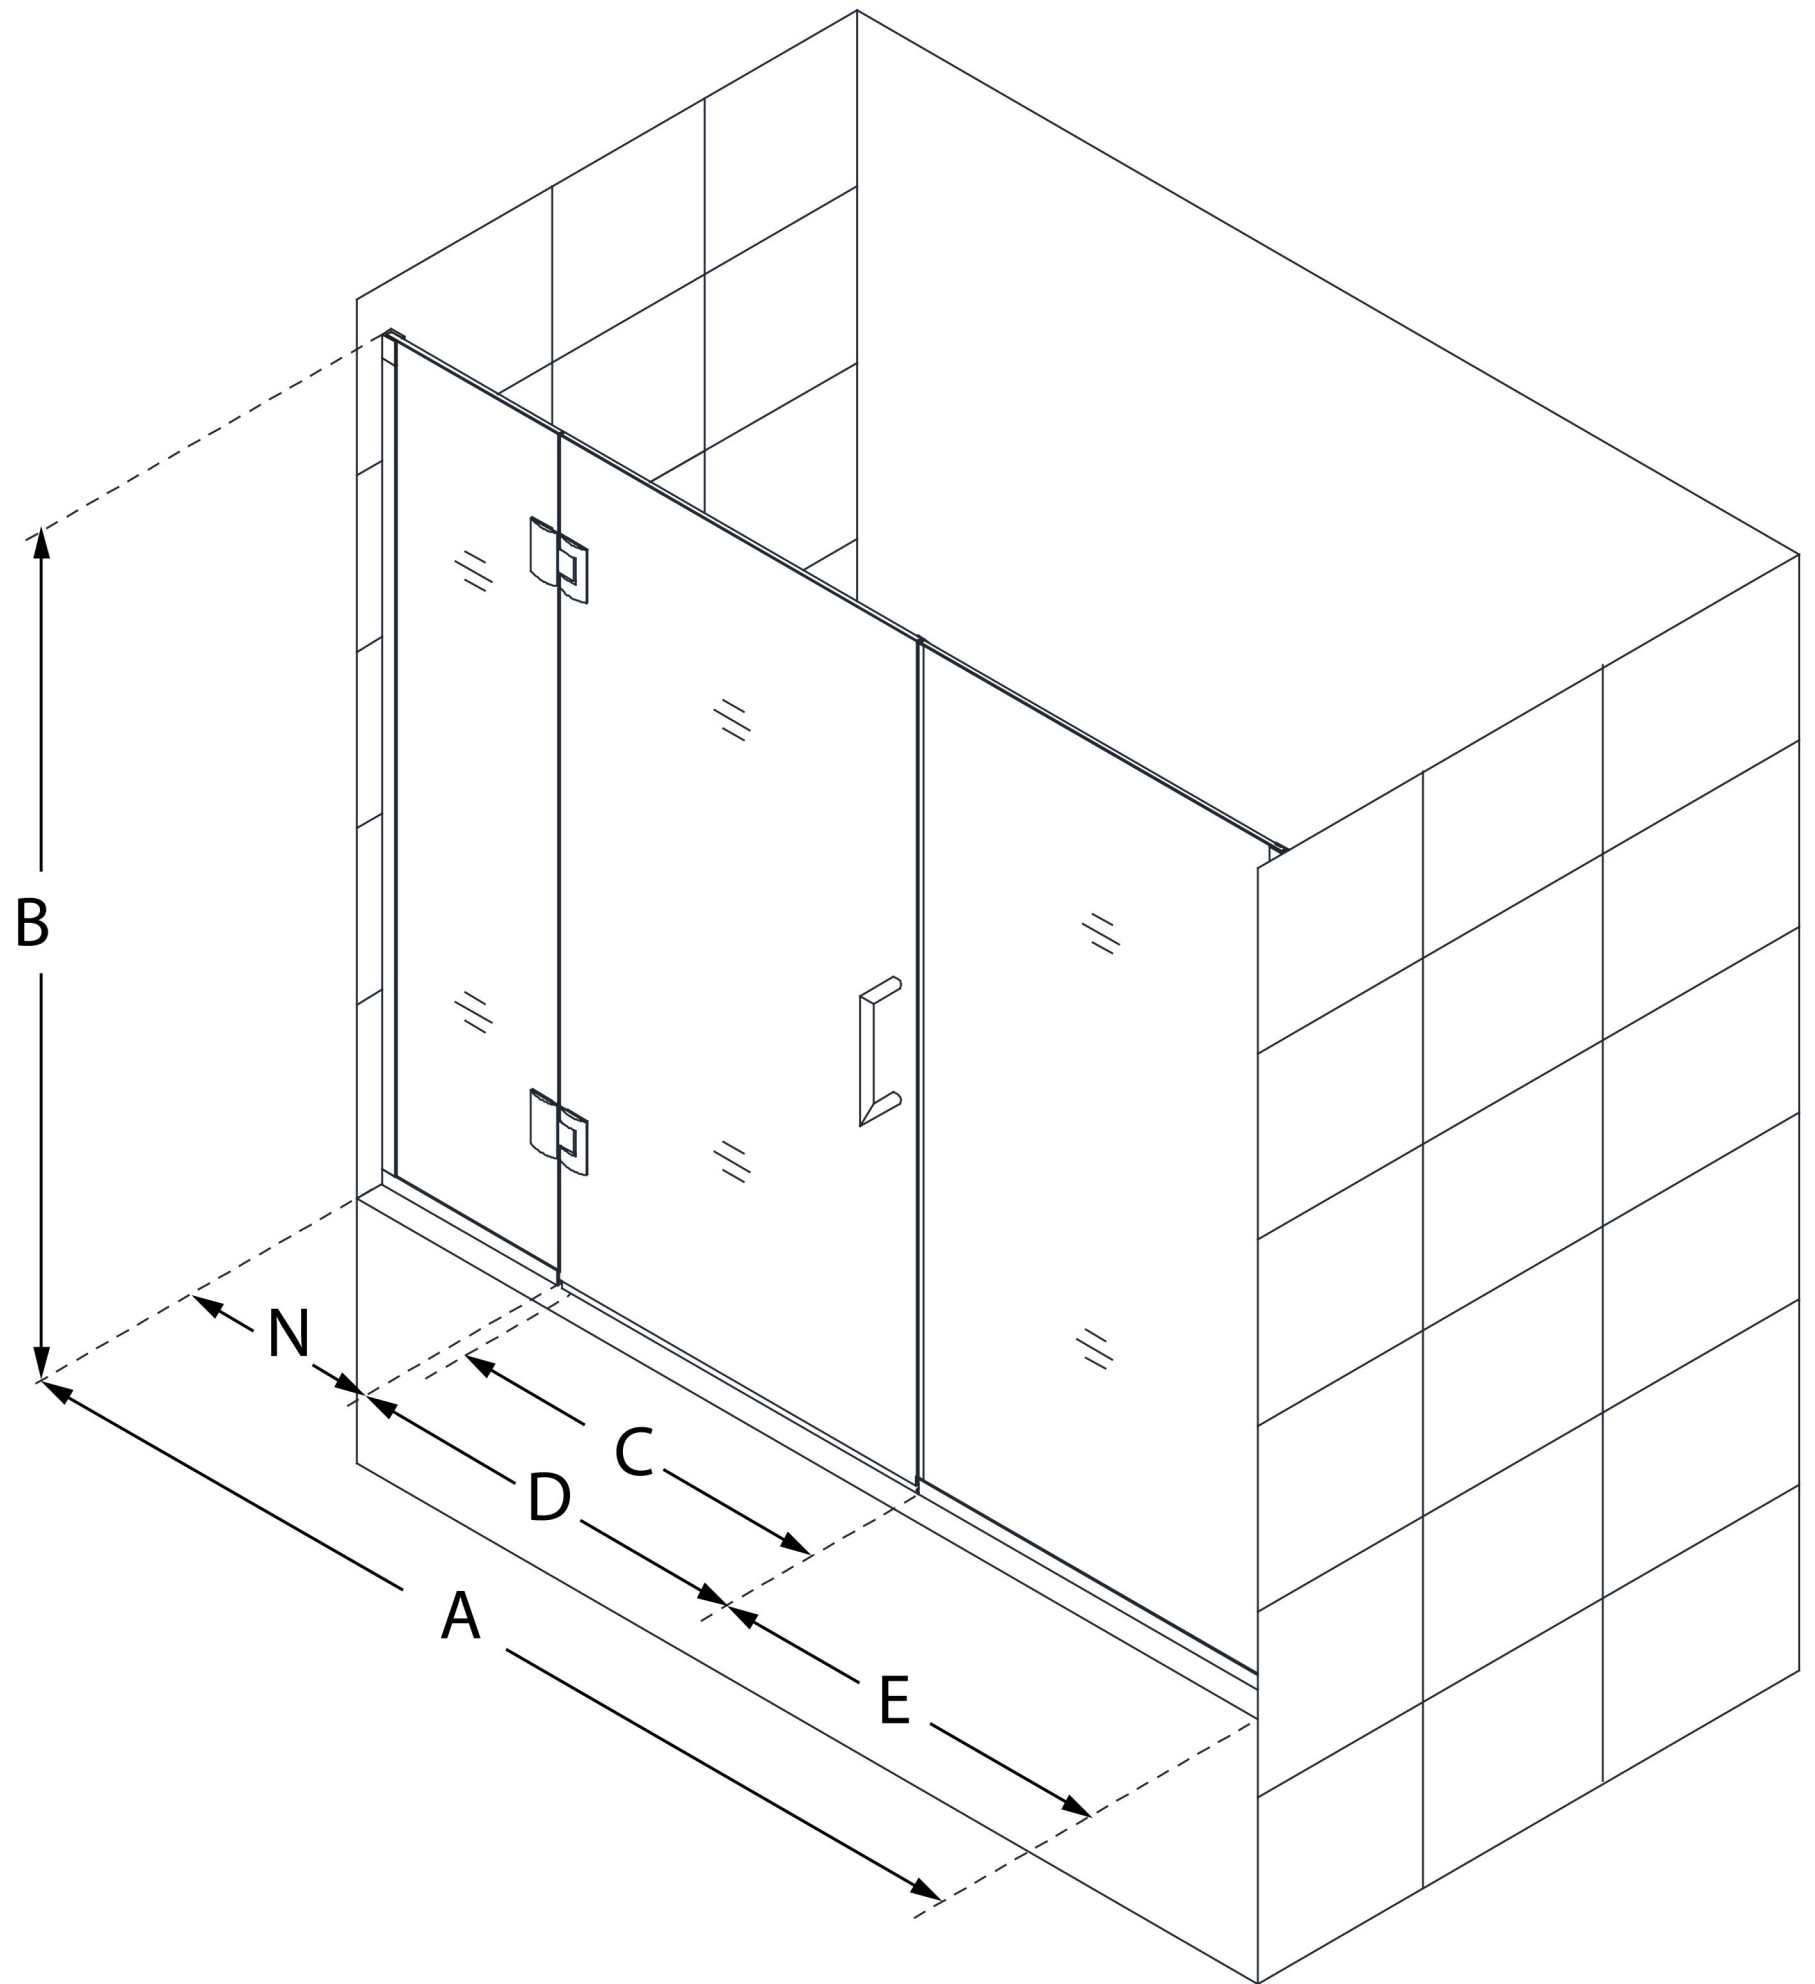

D58580

UNIDOOR-X

DreamLine Unidoor-X 58 in. W x 58 in. H Frameless Hinged Tub Door, Clear Glass

SWING DOOR

CONFIGURATION DIMENSIONS:

A: 58 in.

MODEL WIDTH

B: 58 in.

MODEL HEIGHT

C: 26 in.

ACCESS WIDTH

D: 27 in.

DOOR WIDTH

E: 24 in.

INLINE PANEL WIDTH

N: 7 in.

HINGE PANEL WIDTH

DreamLine reserves the right to update or modify the hardware or materials pictured without prior notice for the purpose of product improvement and customer satisfaction.