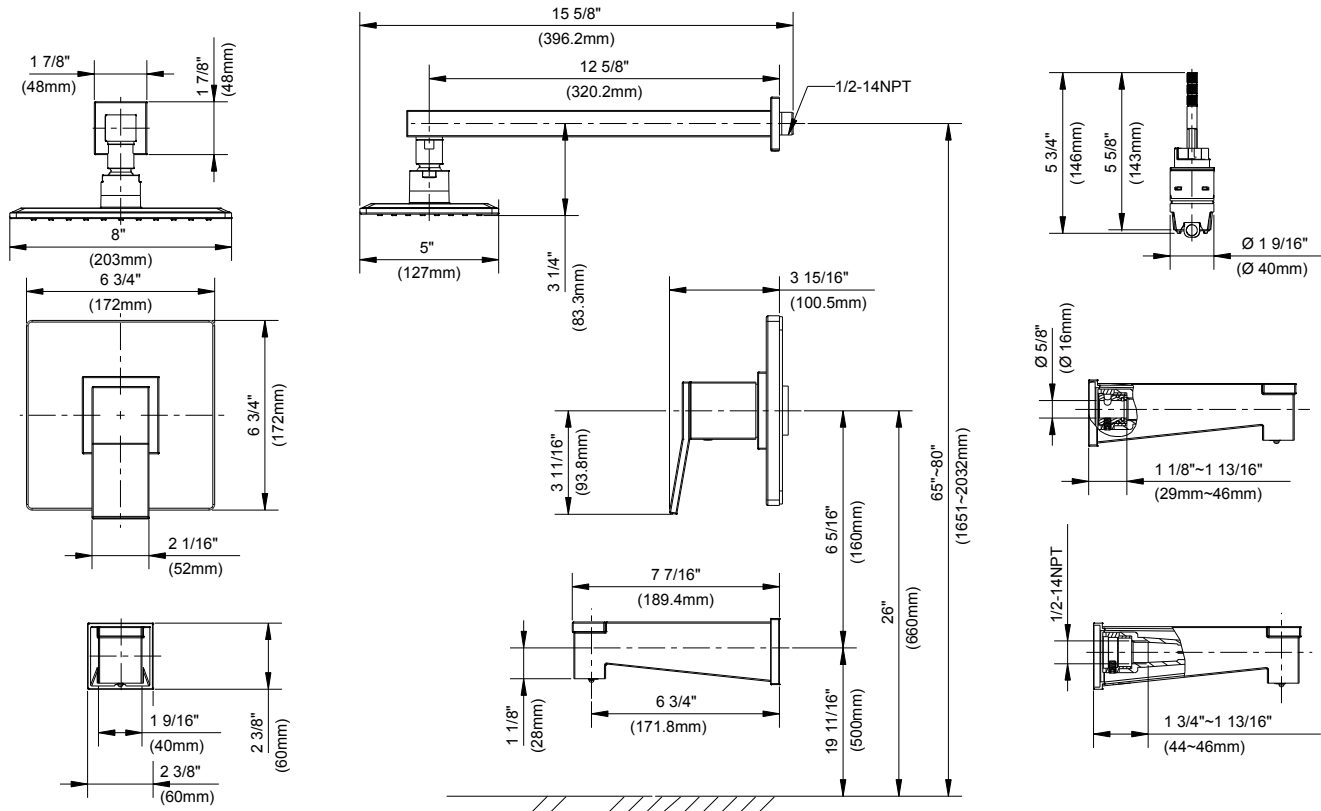

**SPECIFICATIONS**

**Features/Benefits**

- Diverter on Tub Spout (D501019TC Only)
- Requires Gerber Treysta<sup>™</sup> Rough-In, G00GS50 Series (Horizontal Inputs) or G00GS52 Series (Vertical Inputs), Sold Separately
- Includes Treysta<sup>™</sup> Ceramic Disc Pressure Balance Cartridge
- Includes Mono Chic<sup>®</sup> 5" x 8" Single Function Showerhead, D460066
- 1.75 gpm (6.6 L/min) Max Flow @ 80 psi
- 12 1/2" Metal Shower Arm
- Accommodates Back-to-Back Installation
- Finish-Matched Deep Wall Kit, D113001, Sold Separately
- Finish-Matched Shallow Wall Kit, GA663B11, Sold Separately

(Lever Handle)

**Flow Rate**

**Submittal Information:**

Name: \_\_\_\_\_  
Location: \_\_\_\_\_

Contractor: \_\_\_\_\_  
Contact #: \_\_\_\_\_