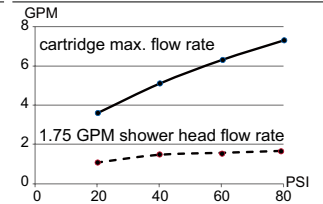

Flow Rate

Submittal Information:

Name: _____
Location: _____

Contractor: _____
Contact #: _____