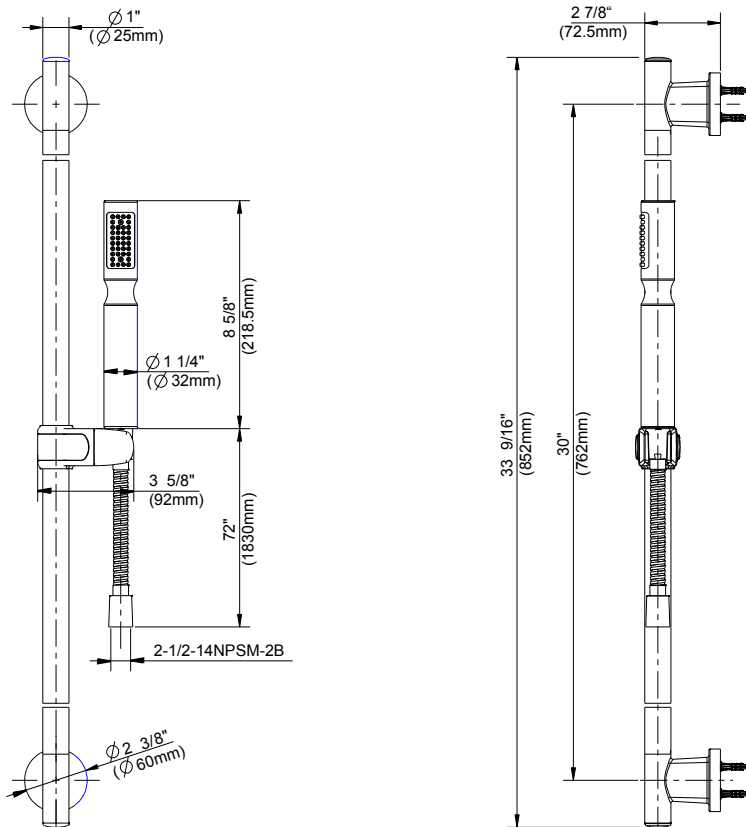

SPECIFICATIONS

Features/Benefits

- Showerstick™ Handshower
- With 30" Slide Bar
- 72" Metal Hose
- 1.75 gpm Maximum Flow Rate @ 80 psi

Available Color/Finishes

Color	Description

Chrome

Please see danze.com or current price list for available finishes. Finish is defined by additional suffix.

Standards & Certifications

Submittal Information:

Name: _____
Location: _____

Contractor: _____
Contact #: _____