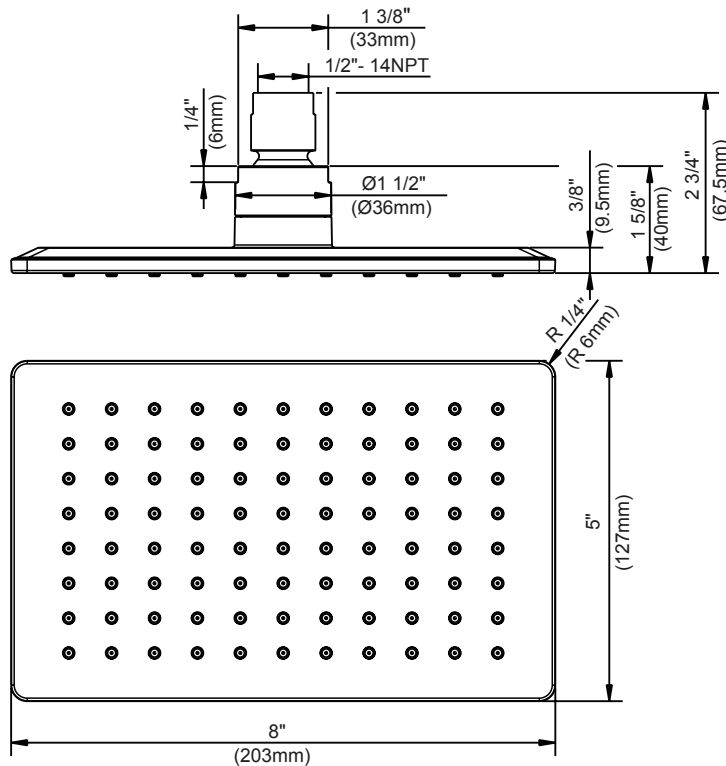

Submittal Information:

Job Name: _____
Contractor: _____

Location: _____
Contact #: _____