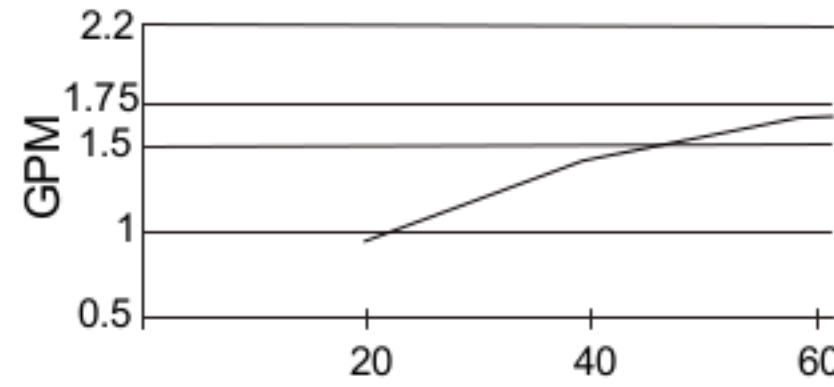

SPECIFICATIONS

PARMA™ CAFE SINGLE HANDLE PULL-DOWN KITCHEN FAUCET

Model

D454058

Description

- Ceramic disc cartridge
- 17 1/8" high swivel spout, 7 3/4" spout length
- 2 function spray/aerated stream
- SnapBack™ retraction system with Grip Lock™ weight
- 8" deck plate DA665051 sold separately for single hole mounting
- 1.75gpm (6.6L/min) maximum flow rate @60 psi

Flow Rate

Standards

NSF/ANSI 372 • NSF/ANSI 372

• ASME A112.18.1M/A112.18.1

• ADA Accessibility Guidelines for Buildings and Facilities - 309.4 Operation and Operable Parts

Finishes Available

- Chrome
- Other: Refer to Price List for additional finish