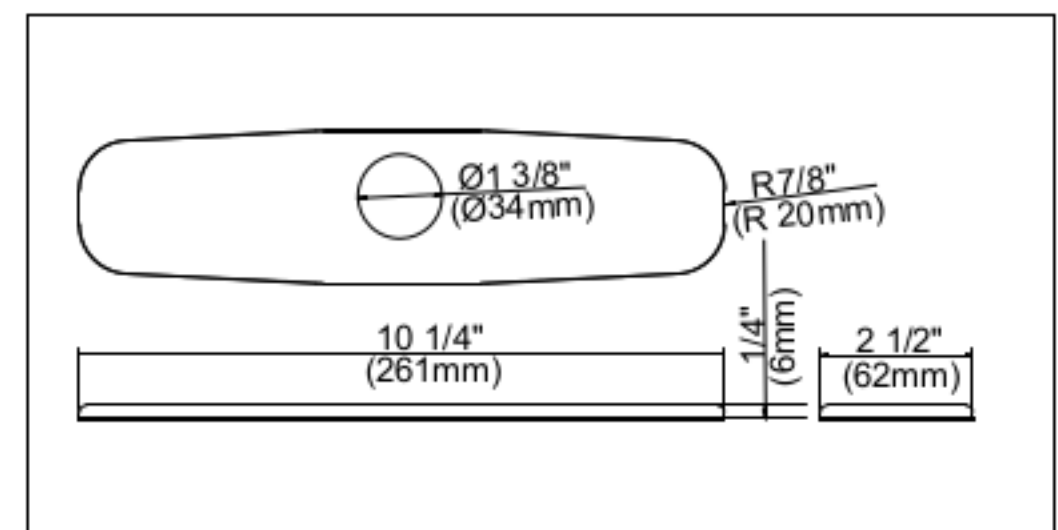

8" Deck Plate DA665051 Sold Separately