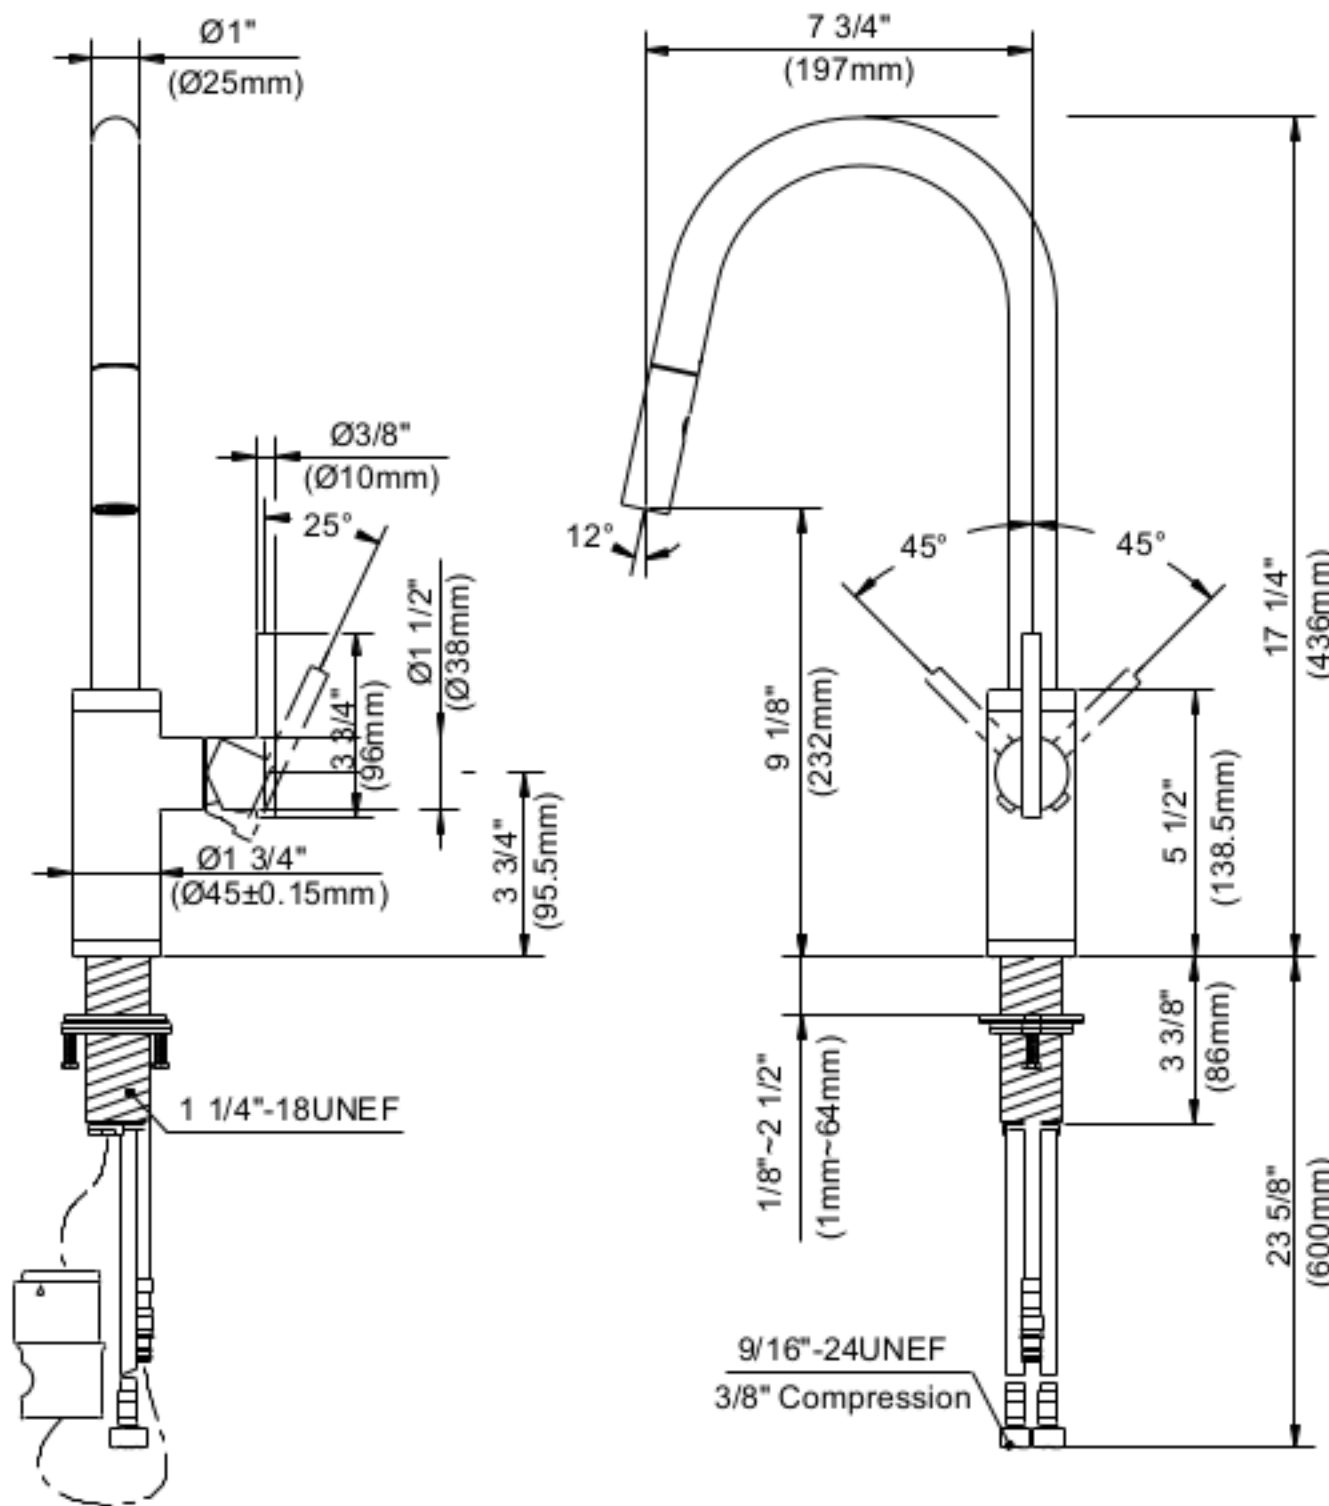

SPECIFICATIONS

PARMA™ CAFE SINGLE HANDLE PULL-DOWN KITCHEN FAUCET

Model

D454058

Description

- Ceramic disc cartridge
- 17 1/8" high swivel spout, 7 3/4" spout length
- 2 function spray/aerated stream
- SnapBack™ retraction system with Grip Lock™ weight
- 8" deck plate DA665051 sold separately for single hole mounting
- 1.75gpm (6.6L/min) maximum flow rate @60 psi

Flow Rate

Standards

NSF/ANSI 372 • NSF/ANSI 372

• ASME A112.18.1M/A112.18.1

• ADA Accessibility Guidelines for Buildings and Facilities - 309.4 Operation and Operable Parts

Finishes Available

- Chrome
- Other: Refer to Price List for additional finish

Warranty

Danze products are covered by a manufacturer's limited "lifetime" warranty for manufacturing defects.

8" Deck Plate DA665051 Sold Separately

Submittal Information:

Job Name: _____

Location: _____

Contractor: _____