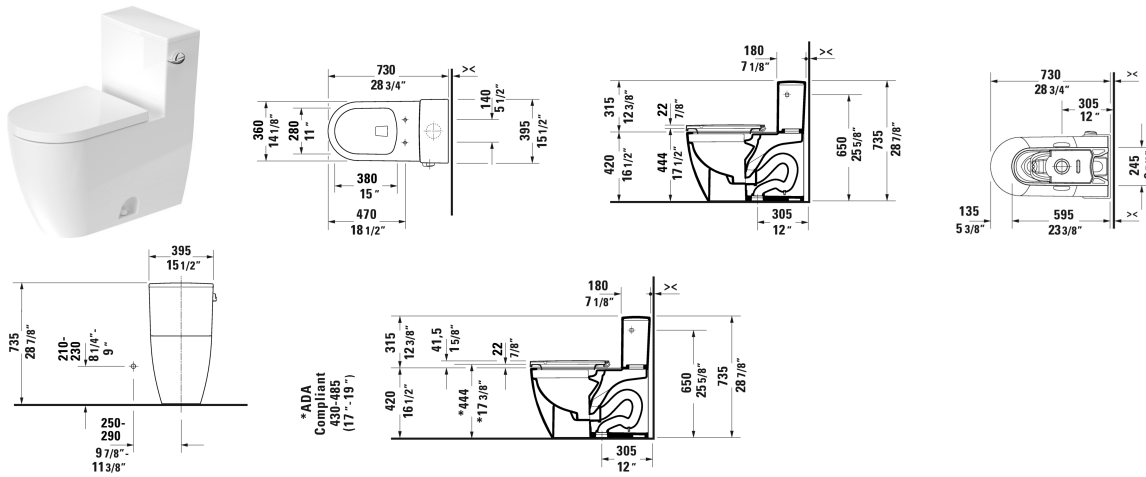

**ME by Starck Toilet kit # D4202100**

| < 14 1/8" Inch > |

Toilet kit	Dimension	Weight	Order number
One-Piece toilet & Toilet seat and cover, WaterSense® listed			
<b>Colors</b>			
00 White			
<b>Variant</b>			
	14 1/8" x 28 3/4" Inch	152.6 lb	D4202100
<b>Suitable products</b>			
Toilet seat and cover elongated, hinges stainless steel, removable, with slow close,			002029
One-Piece toilet Duravit Rimless® rimless, syphonic, 12" rough-in, vertical outlet, cUPC® listed*, WaterSense® listed, 14 1/8" x 28 3/4" Inch			218501

All drawings contain the necessary measurements which are subject to standard tolerances. They are stated in inch & mm and are non-binding. Exact measurements, in particular for customized installation scenarios, can only be taken from the finished ceramic piece.