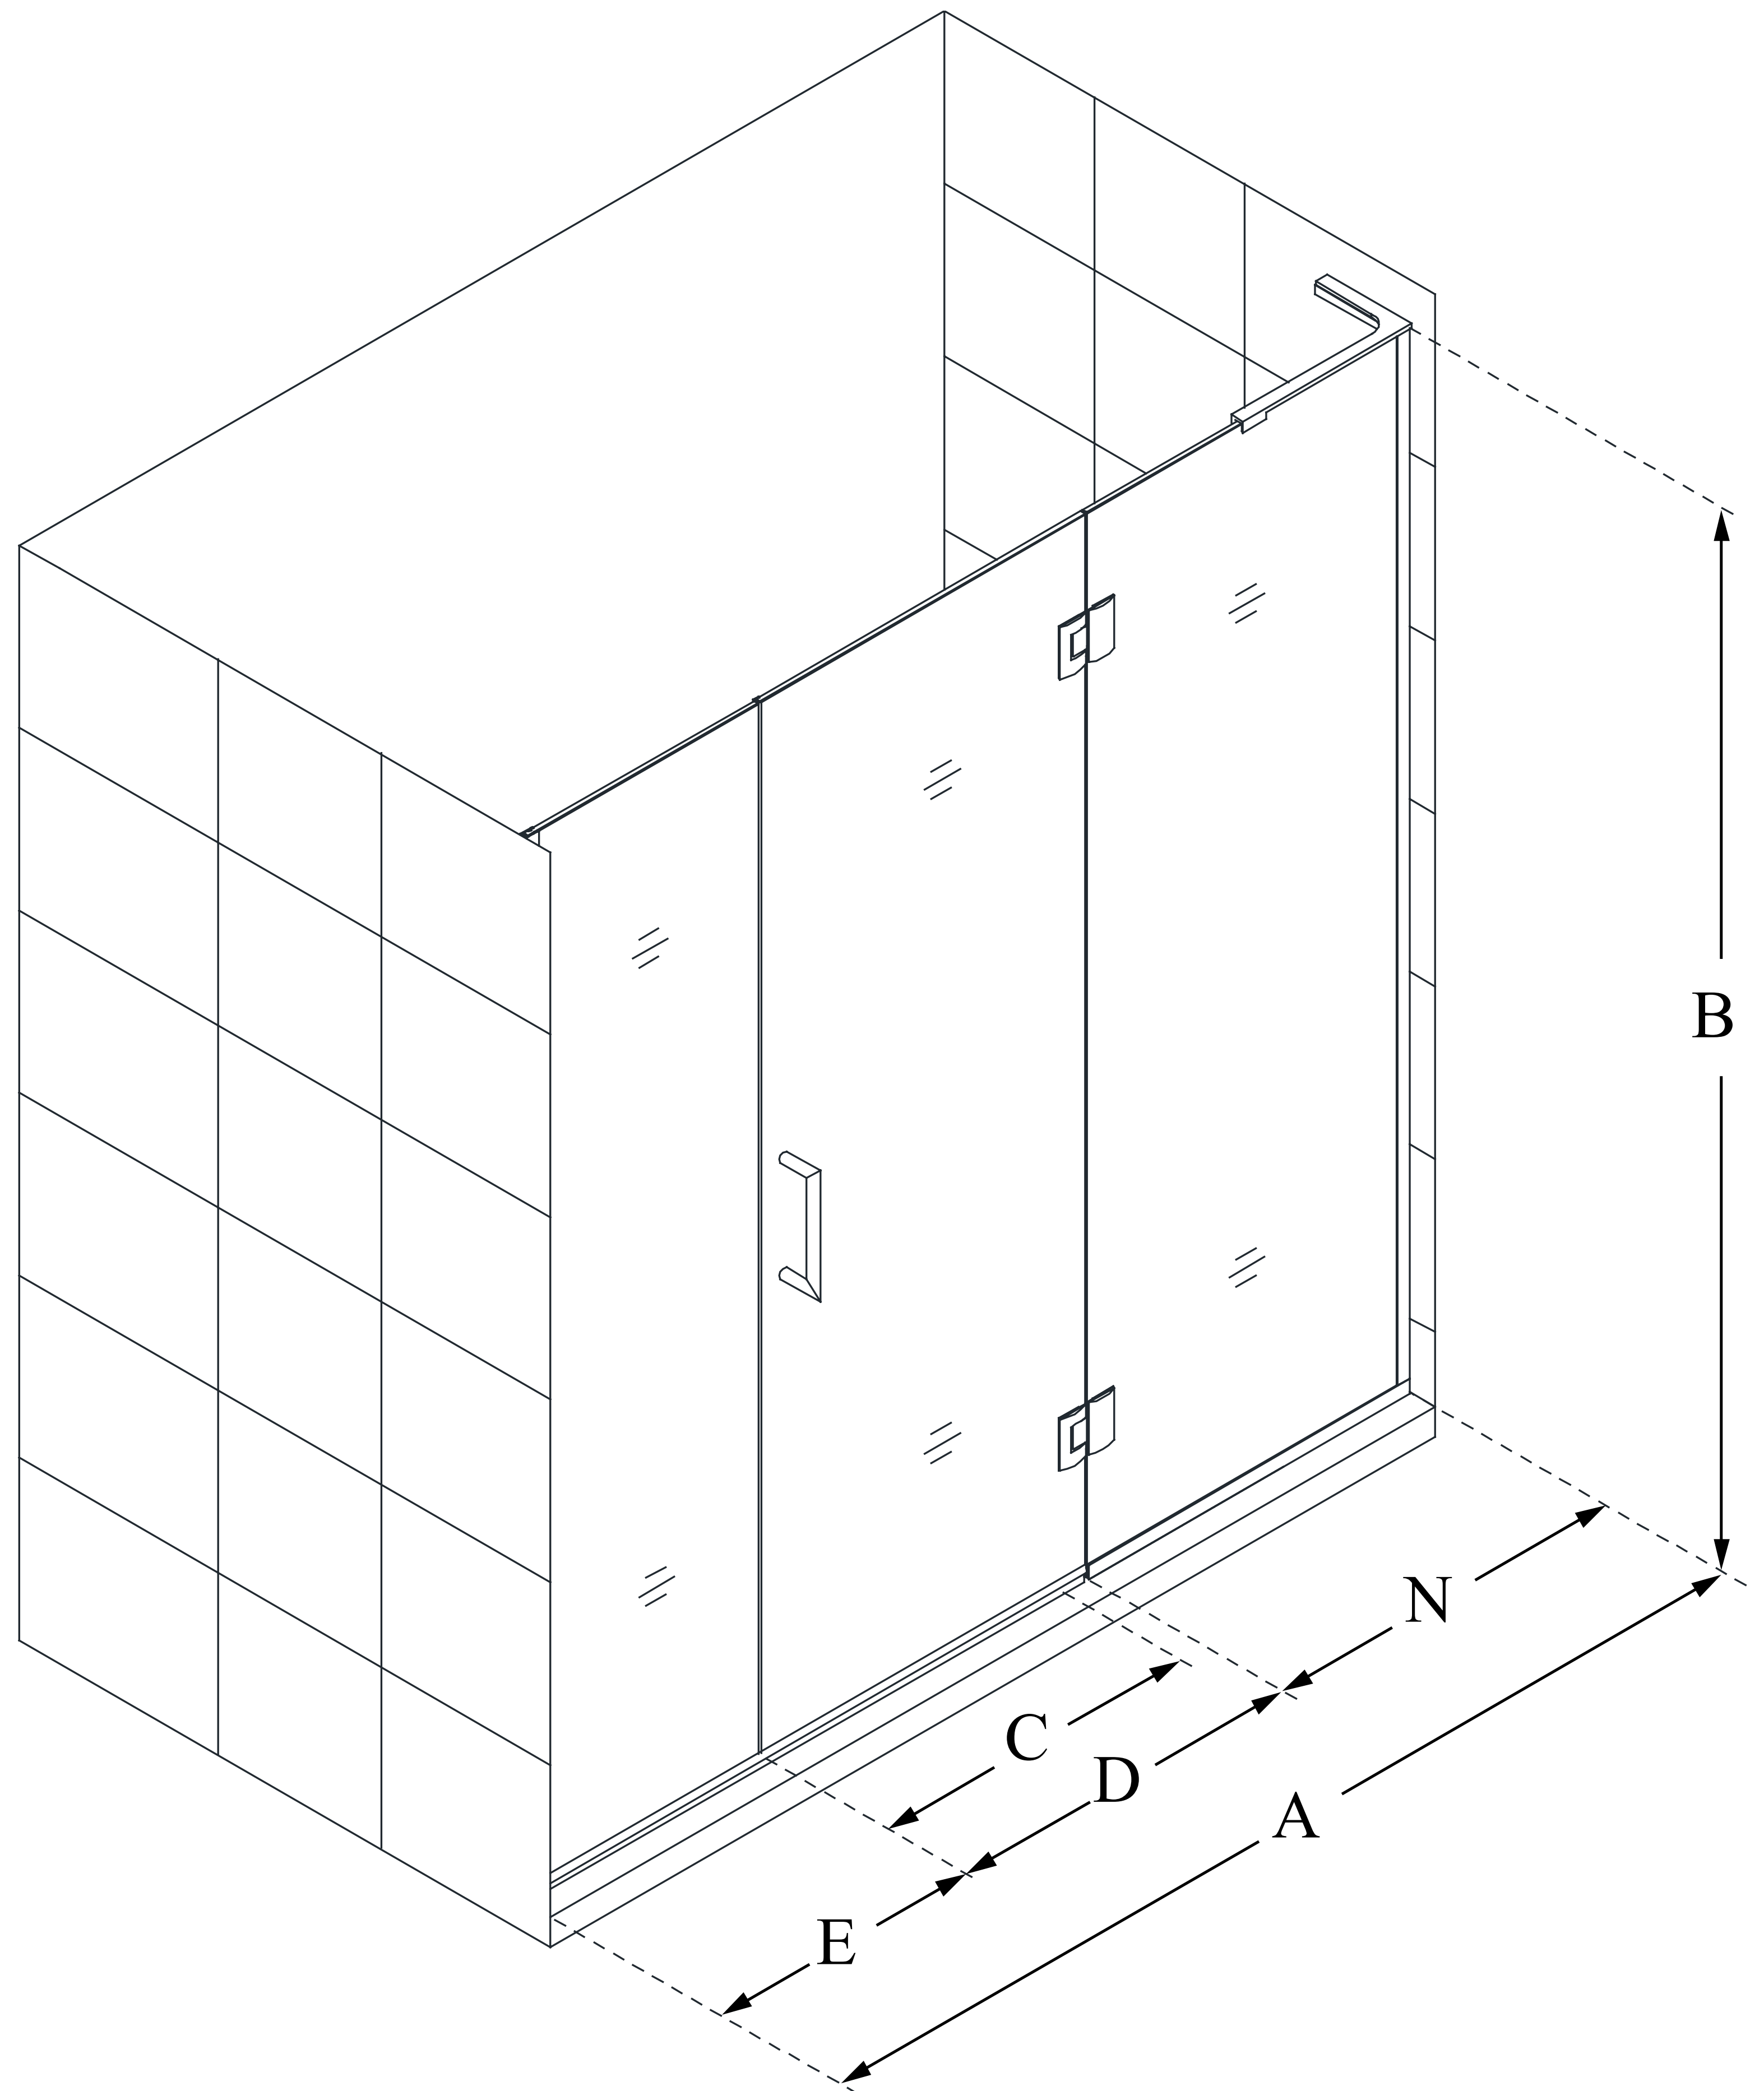

D33014572

UNIDOOR-X

DreamLine Unidoor-X 68 1/2-69 in. W x 72 in. H Frameless Hinged Shower Door, Clear Glass

SWING DOOR

CONFIGURATION DIMENSIONS:

A: 68 1/2 - 69 in.

MODEL WIDTH

B: 72 in.

MODEL HEIGHT

C: 29 in.

ACCESS WIDTH

D: 30 in.

DOOR WIDTH

E: 14 1/2 in.

INLINE PANEL WIDTH

N: 24 in.

HINGE PANEL WIDTH

DreamLine reserves the right to update or modify the hardware or materials pictured without prior notice for the purpose of product improvement and customer satisfaction.