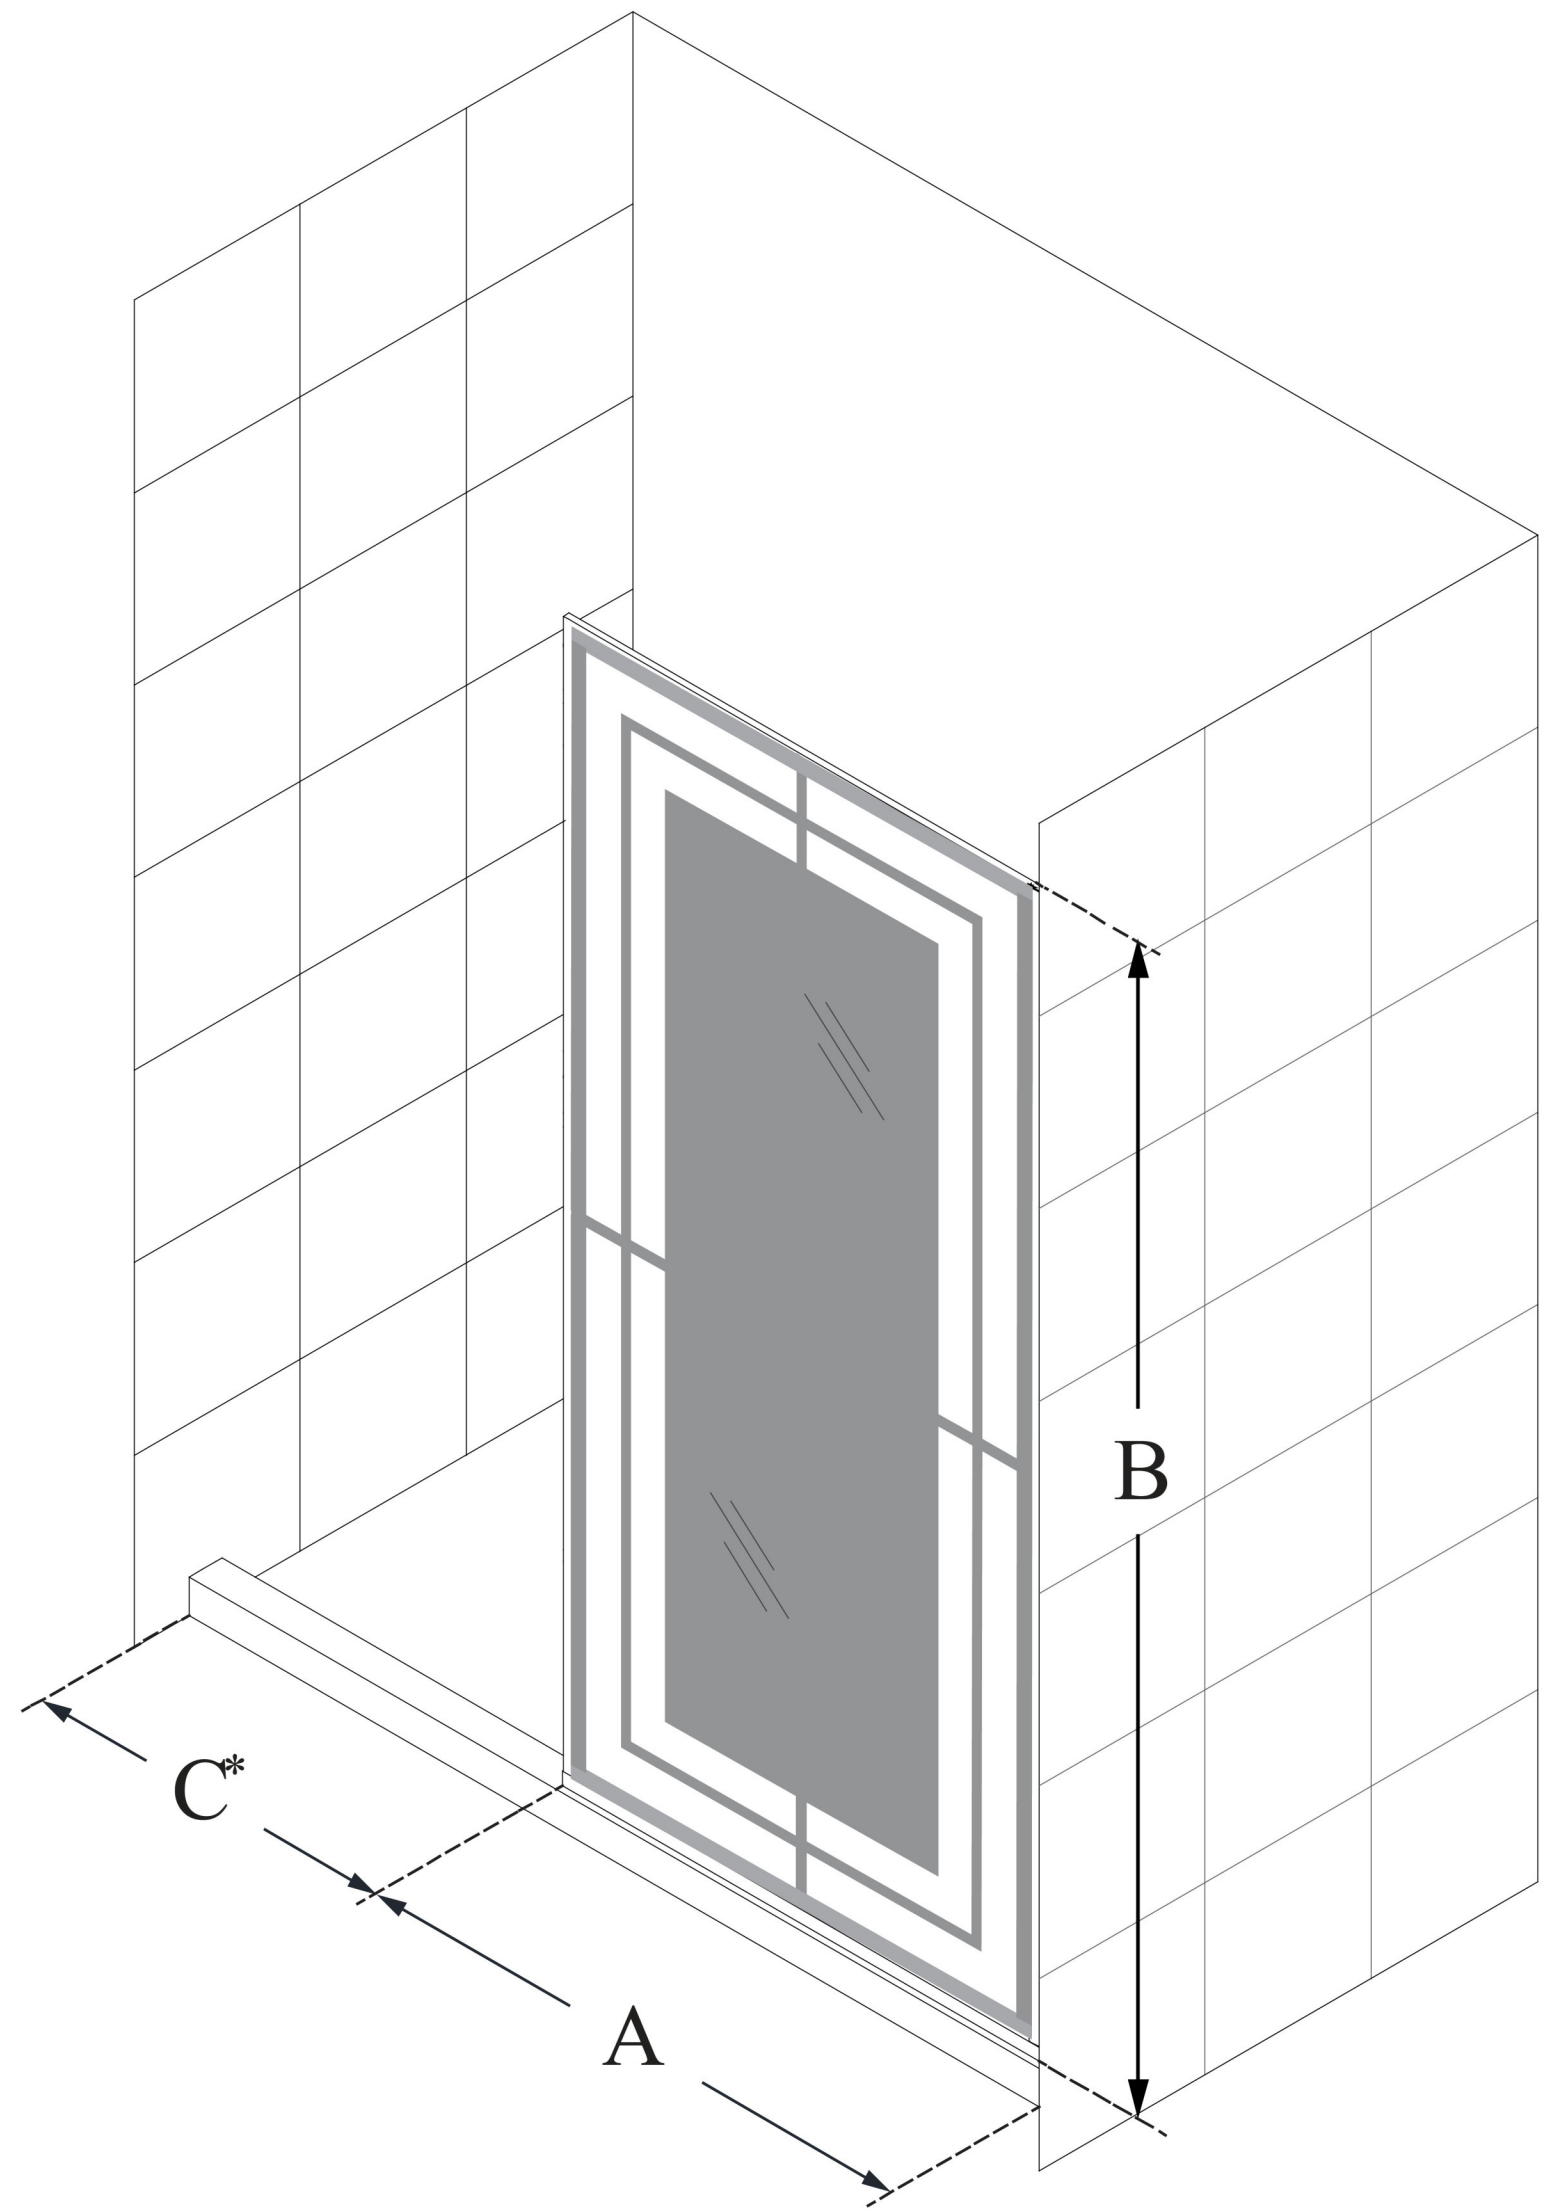

# PLATINUM LINEA

DreamLine Platinum Linea Mira  
34" W x 72" H Single Panel  
Frameless Shower Screen, Open  
Entry Design, MirrorMax Glass

**WALK-IN SHOWER**

## CONFIGURATION DIMENSIONS:

**A: 34"**

MODEL WIDTH

**B: 72"**

MODEL HEIGHT

**C: 22" min**

ACCESS WIDTH

**D: -**

DOOR WIDTH

**E: 34"**

INLINE PANEL WIDTH

DreamLine reserves the right to update or modify the hardware or materials pictured without prior notice for the purpose of product improvement and customer satisfaction.