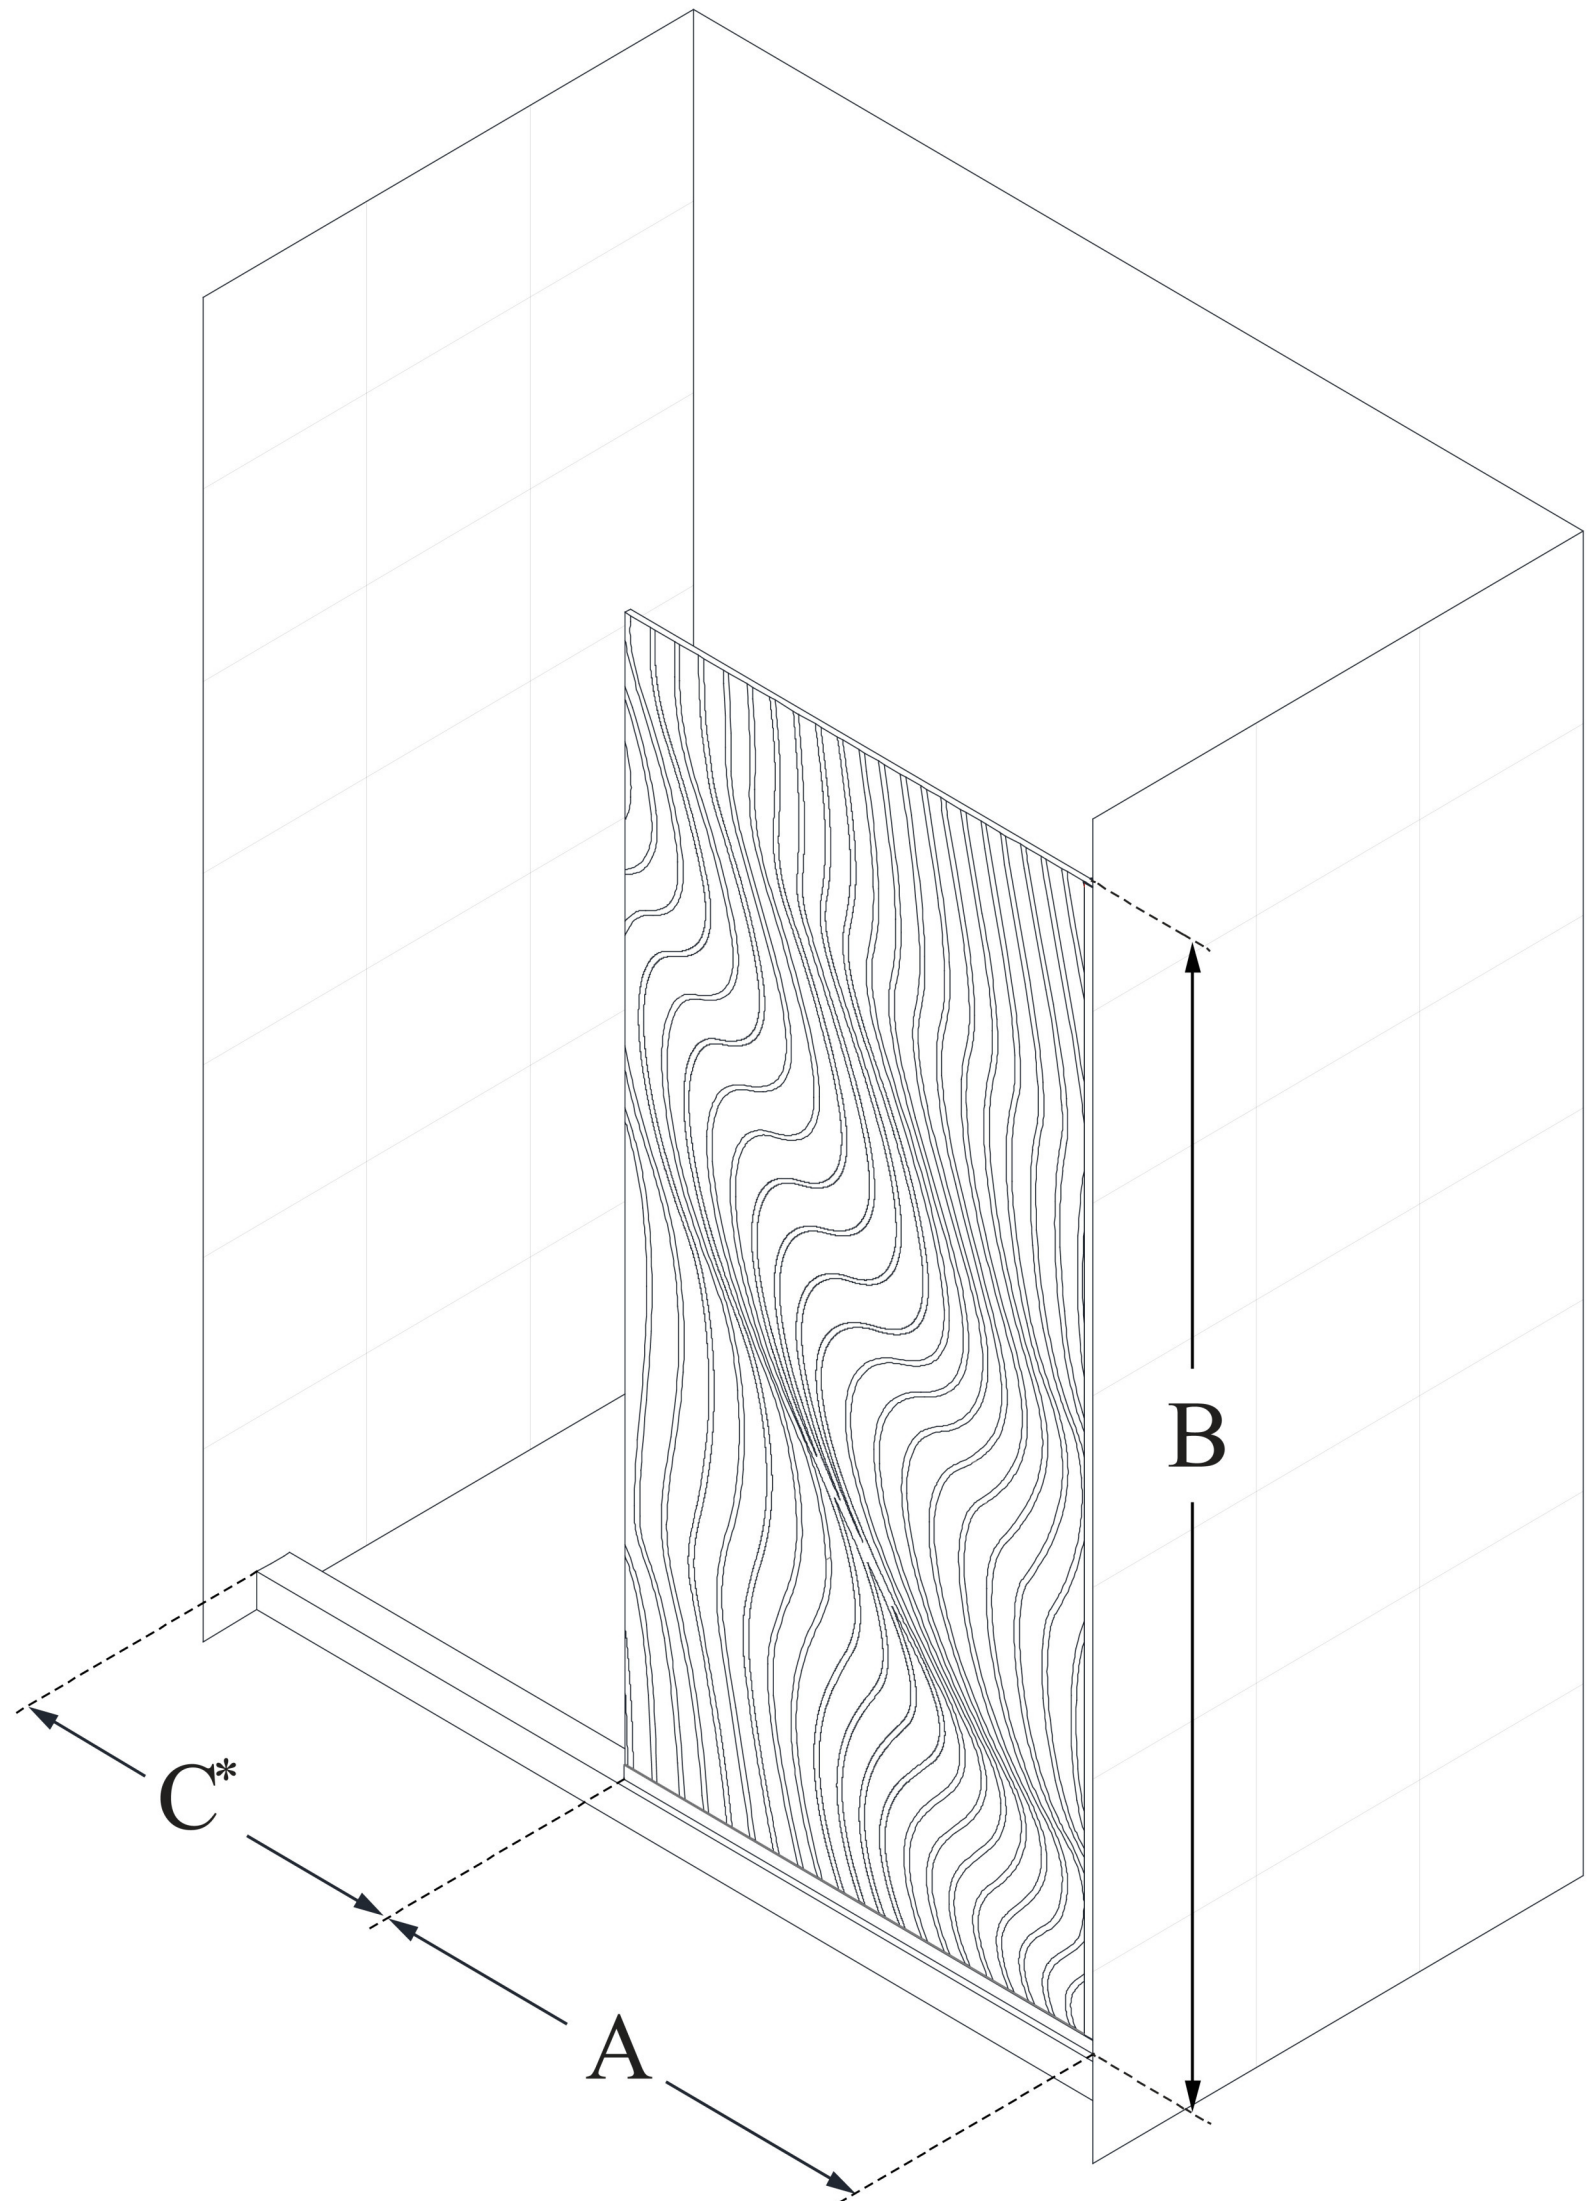

D3234721M11-08

PLATINUM LINEA

DreamLine Platinum Linea Surf
34 in. W x 72 in. H Single Panel
Frameless Shower Screen, Open
Entry Design, MirrorMax Glass

WALK-IN SHOWER

CONFIGURATION DIMENSIONS:

A: 34 in.

MODEL WIDTH

B: 72 in.

MODEL HEIGHT

C: 22 in. min (in a 60 in. opening)

ACCESS WIDTH

D: -

DOOR WIDTH

E: 34 in.

INLINE PANEL WIDTH